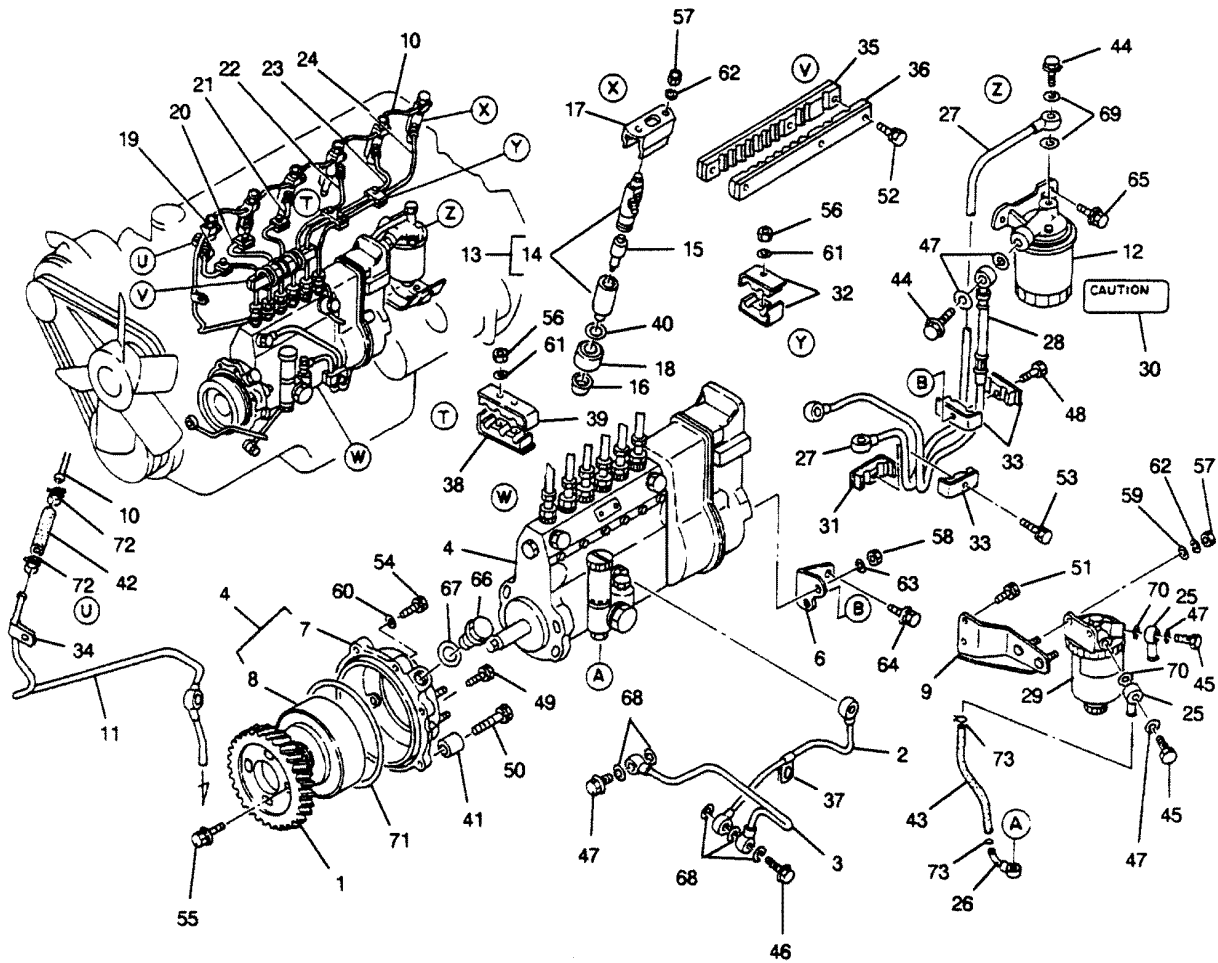

FUEL SYSTEM

FUEL SYSTEM

REF. NO.	PART NO.	SYM.	QTY.	DESCRIPTION
1	836131280		1	GEAR, PUMP DRIVE
2	837731321		1	PIPE, OIL
3	837731371		1	PIPE, OIL
4	830203521		1	PUMP ASSEMBLY, INJECTION
5	835601540		1	PUMP ASSEMBLY, FUEL FEED
6	833433770		1	BRACKET, PUMP
7	835011020		1	COVER, TIMER
8	226119999		1	FLANGE, COUPLING
9	830311200		1	BRACKET, SEPARATOR
10	830811790		1	PIPE, FUEL RETURN
11	830831150		1	PIPE, FUEL
12	833002010		1	BASE ASSEMBLY, FILTER
13	836001780		6	NOZZLE ASSEMBLY, INJECTOR
14	836201630		6	HOLDER ASSEMBLY, NOZZLE TIP (FOR INDIVIDUAL COMPONENTS SEE SEPERATE SECTION)
15	836401560		6	NOZZLE TIP ASSEMBLY
16	836611140		6	GASKET, NOZZLE
17	836651110		6	BRACKET, NOZZLE
18	836671070		6	RING, PACKING
19	837111980		1	PIPE, NOZZLE - #1
20	837121970		1	PIPE, NOZZLE - #2
21	837131920		1	PIPE, NOZZLE - #3
22	837141940		1	PIPE, NOZZLE - #4
23	837151910		1	PIPE, NOZZLE - #5
24	837161890		1	PIPE, NOZZLE - #6
25	837811620		2	PIPE, FUEL
26	837811981		1	PIPE, FUEL
27	837821161		1	PIPE, FUEL FEED
28	838064251		1	HOSE, FUEL
29	838031080		1	SEPARATOR ASSEMBLY (FOR INDIVIDUAL COMPONENTS SEE SEPARATE SECTION)
30	835818320		1	PLATE, CAUTION
31	839041900		1	CLIP
32	839041930		8	CLIP
33	839041940		3	CLIP
34	839042000		1	CLIP
35	839042190		1	CLIP
36	839042200		1	CLIP
37	839041170		1	CLIP
38	839042131		1	CLIP
39	839042141		1	CLIP
40	830111145		6	SHIM
41	830116199		1	SPACER
42	830231118		1	HOSE, FUEL

CONTINUED ON NEXT PAGE ➡