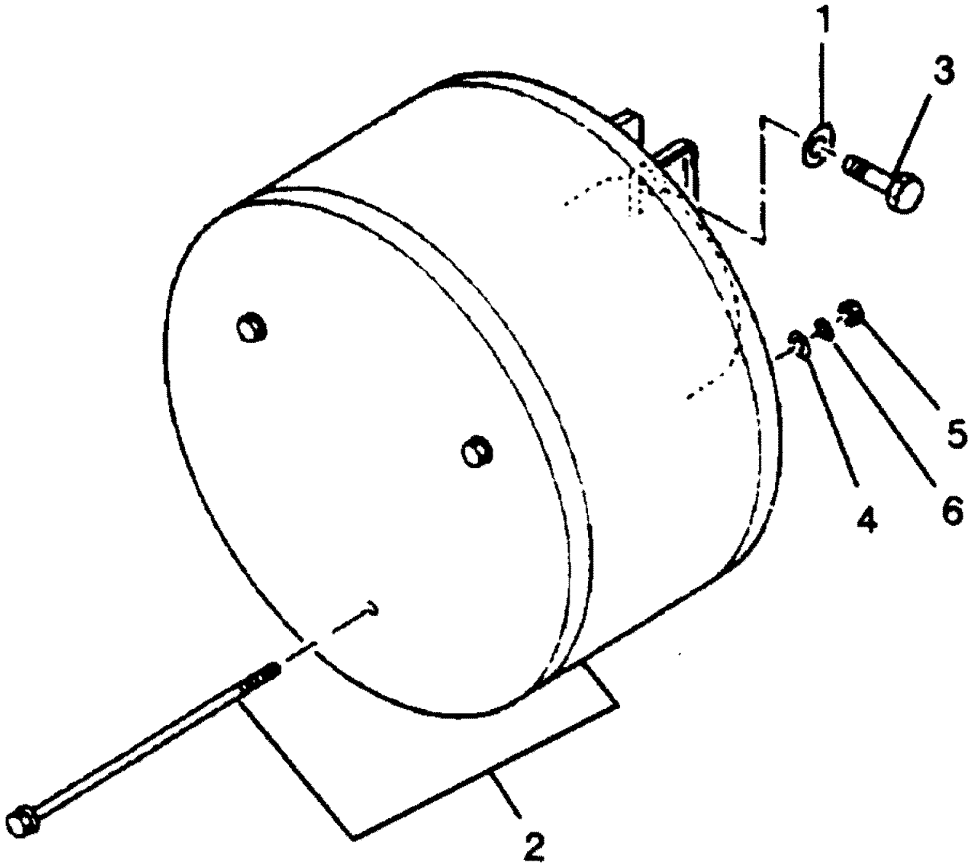

AIR CLEANER (P/N 177204320)

AIR CLEANER (P/N 177204320)

REF. NO.	PART NO.	SYM.	QTY.	DESCRIPTION
1	838008200		1	LOCKWASHER
2	838012660		2	ELEMENT, AIR CLEANER
3	833008450		1	BOLT
4	836006140		6	WASHER
5	830106050		3	NUT
6	838006150		3	LOCKWASHER