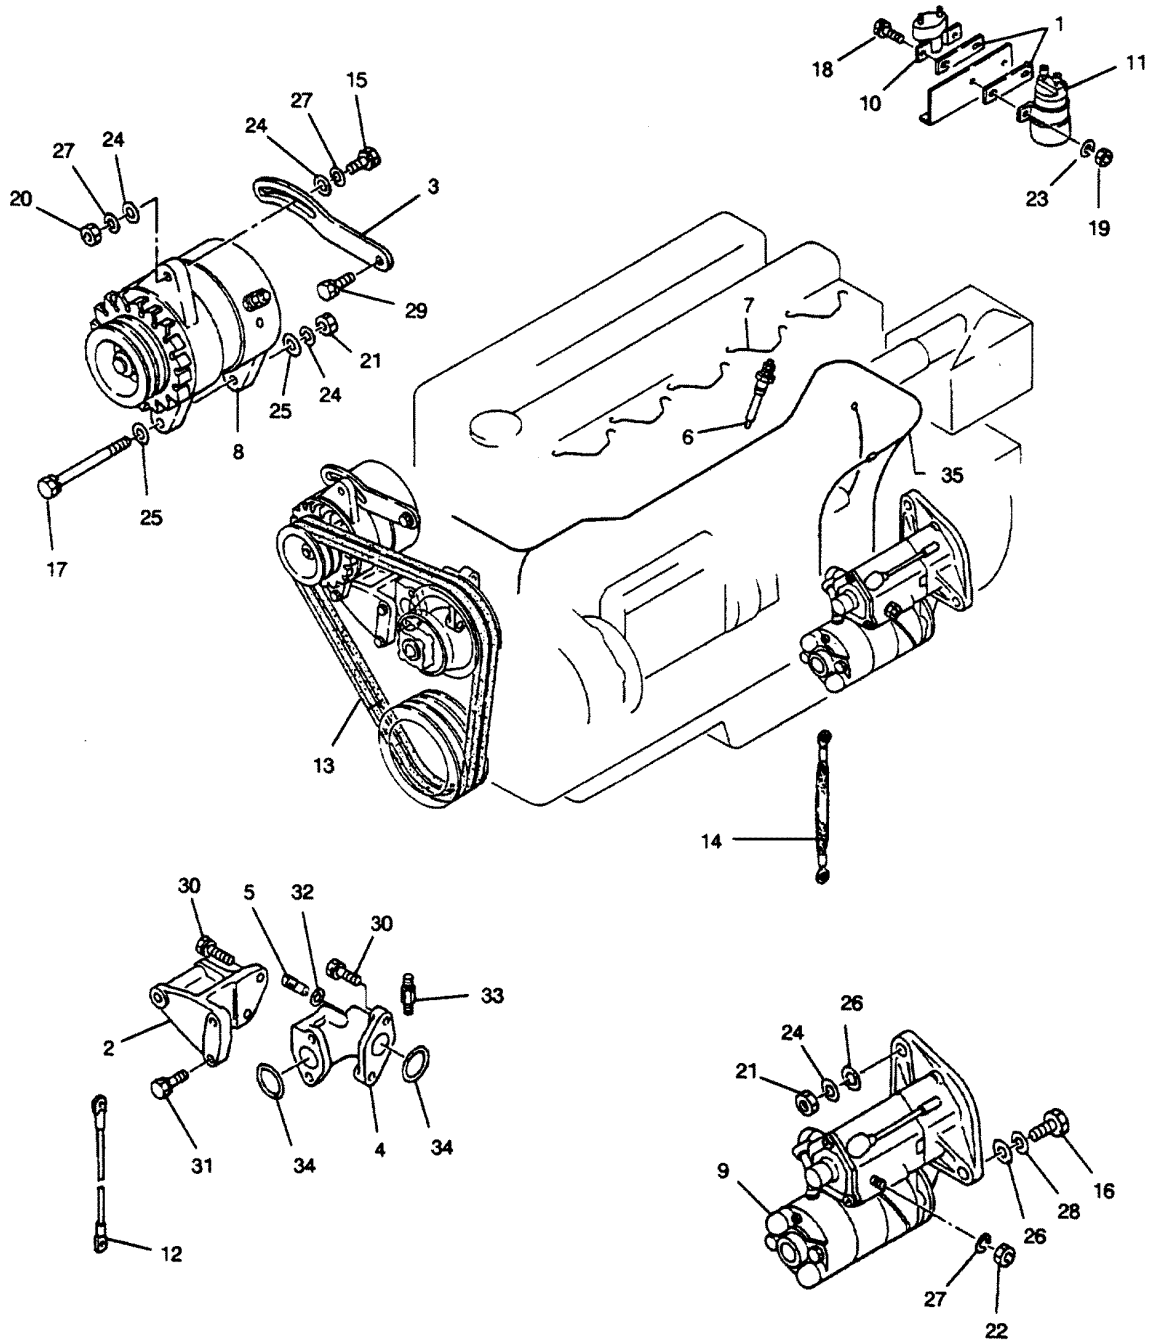

ELECTRICAL PARTS

ELECTRICAL PARTS

REF. NO.	PART NO.	SYM.	QTY.	DESCRIPTION
1	834551130		2	PLATE, MOUNTING
2	835112400		1	BRACKET, ALTERNATOR
3	835122051		1	BRACE, ALTERNATOR
4	830231190		1	PIPE, COOLANT
5	831811170		1	VALVE, COOLANT
6	831101160		6	GLOW PLUG
7	831121151		5	WIRE, GLOW PLUG GROUND
8	830401261		1	ALTERNATOR ASSEMBLY (FOR INDIVIDUAL COMPONENTS SEE SEPARATE SECTION)
9	831001960		1	STARTER ASSEMBLY (FOR INDIVIDUAL COMPONENTS SEE SEPARATE SECTION)
10	834101220		1	RELAY, STARTER
11	836201250		1	RELAY, GLOW PLUG
12	830642530		1	WIRE
13	830149235		1	BELT SET, ALTERNATOR
14	830803108		1	STRAP, GROUND
15	834999991		1	BOLT, ALTERNATOR ADJUST
16	831114450		1	BOLT, STARTER
17	831164401		1	BOLT, ALTERNATOR PIVOT
18	839106302		2	BOLT, RELAY
19	830106050		2	NUT, RELAY
20	830110080		1	NUT, ALTERNATOR
21	830114110		2	NUT, STARTER
22	830910141		1	NUT, TERMINAL
23	836006140		2	WASHER, FLAT
24	836010330		2	WASHER, FLAT
25	836014300		2	WASHER, FLAT
26	836014270		2	WASHER, FLAT
27	FI4290003		2	WASHER, LOCK
28	838014350		3	WASHER, LOCK
29	830110250		1	BOLT, BRACE
30	830110300		4	BOLT, BRACKET
31	831110901		2	BOLT, BRACKET
32	835113103		1	WASHER, SEALING
33	832715200		1	CONNECTOR, COOLING LINE
34	835144112		2	O-RING
35	F729456		AR	HARNESS, ENGINE WIRING - STBD
	F729455		AR	HARNESS, ENGINE WIRING - PORT