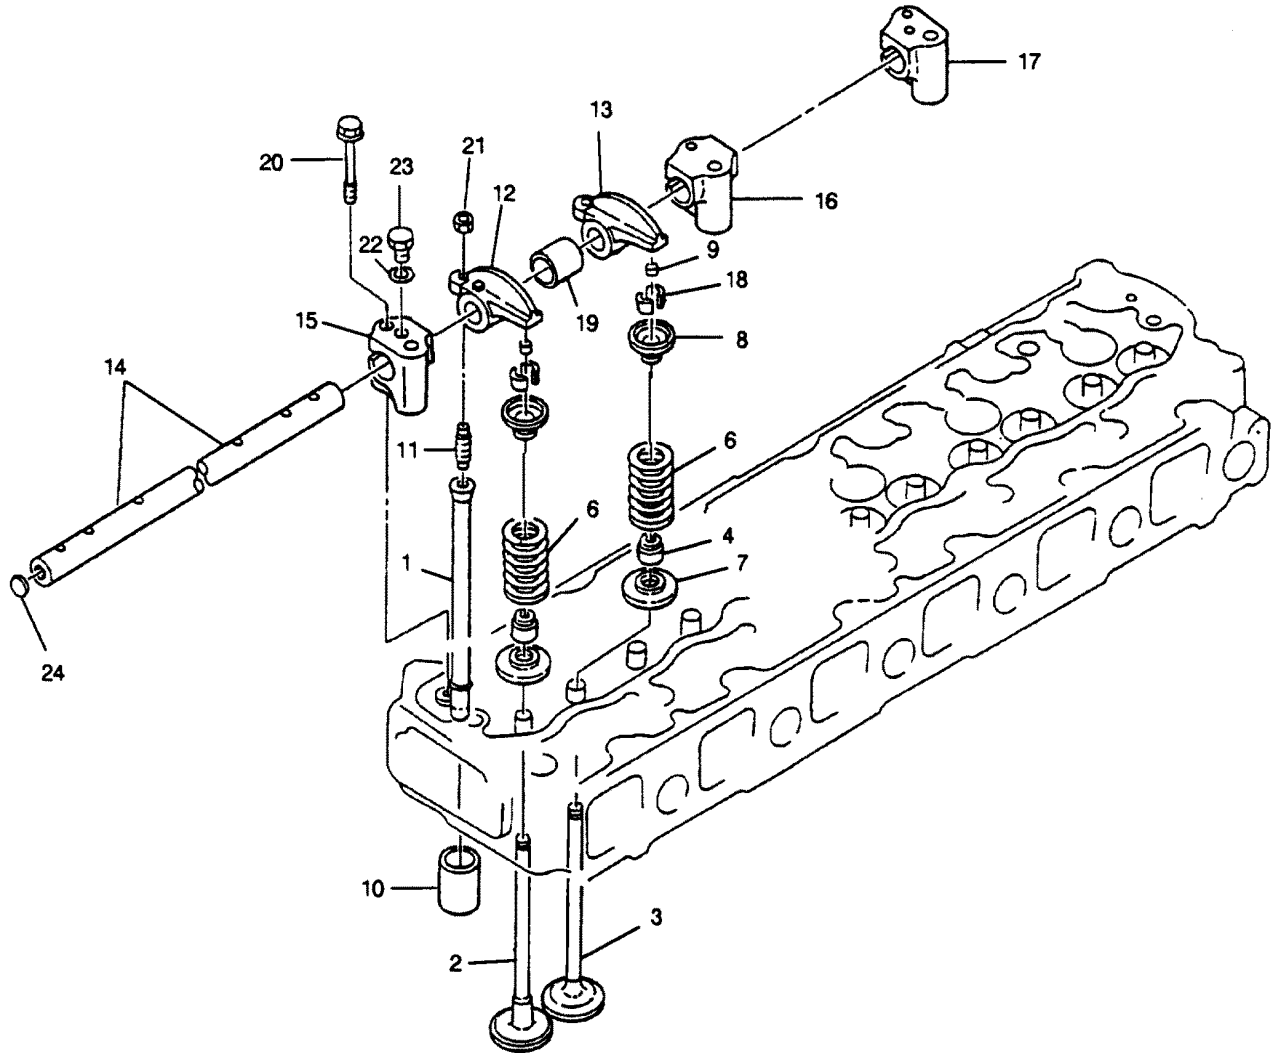

CAMSHAFT AND IDLER GEAR

CAMSHAFT AND IDLER GEAR

REF. NO.	PART NO.	SYM.	QTY.	DESCRIPTION
1	835011052		1	CAMSHAFT
2	835051280		1	GEAR ASSEMBLY, IDLER
3	835231290		1	GEAR, CAMSHAFT
4	835711040		1	PLATE, THRUST
5	835721090		1	PLATE, THRUST
6	835721100		1	PLATE, THRUST
7	835801240		1	SHAFT, IDLER GEAR
8	830124244		1	BOLT, IDLER GEAR
9	838108250		2	BOLT, PLATE
10	838114400		1	BOLT, CAMSHAFT GEAR
11	836214440		1	WASHER
12	830406100		2	PIN, SHAFT
13	833307200		1	KEY, CAMSHAFT GEAR
14	836750124		1	BUSHING, IDLER GEAR

VALVE TRAIN

VALVE TRAIN

REF. NO.	PART NO.	SYM.	QTY.	DESCRIPTION
1	837081160		12	PUSH ROD
2	837111521		6	VALVE, INTAKE
3	837151570		6	VALVE, EXHAUST
4	837191020		6	SEAL, VALVE - EXHAUST
5	837191190		6	SEAL, VALVE - INTAKE
6	837311312		12	SPRING, VALVE
7	837341210		12	SEAT, VALVE SPRING
8	837351260		12	RETAINER, VALVE SPRING
9	837391030		12	CAP, VALVE STEM
10	837511332		12	LIFTER, VALVE
11	837871161		12	SCREW, VALVE ADJUST
12	838111610		12	ARM, ROCKER - INTAKE
13	838111620		6	ARM, ROCKER - EXHAUST
14	839011200		1	SHAFT ASSY., ROCKER ARM
15	839511560		1	SUPPORT, ROCKER SHAFT
16	839511570		5	SUPPORT, ROCKER SHAFT
17	839511580		1	SUPPORT, ROCKER SHAFT
18	830126105		24	LOCK, SPRING RETAINER
19	830129174		6	COLLAR
20	839108601		7	BOLT, SUPPORT
21	831908113		12	NUT, ADJUST SCREW
22	838005130		2	LOCKWASHER
23	839105080		2	SCREW, SET
24	833012160		2	PLUG, EXPANSION