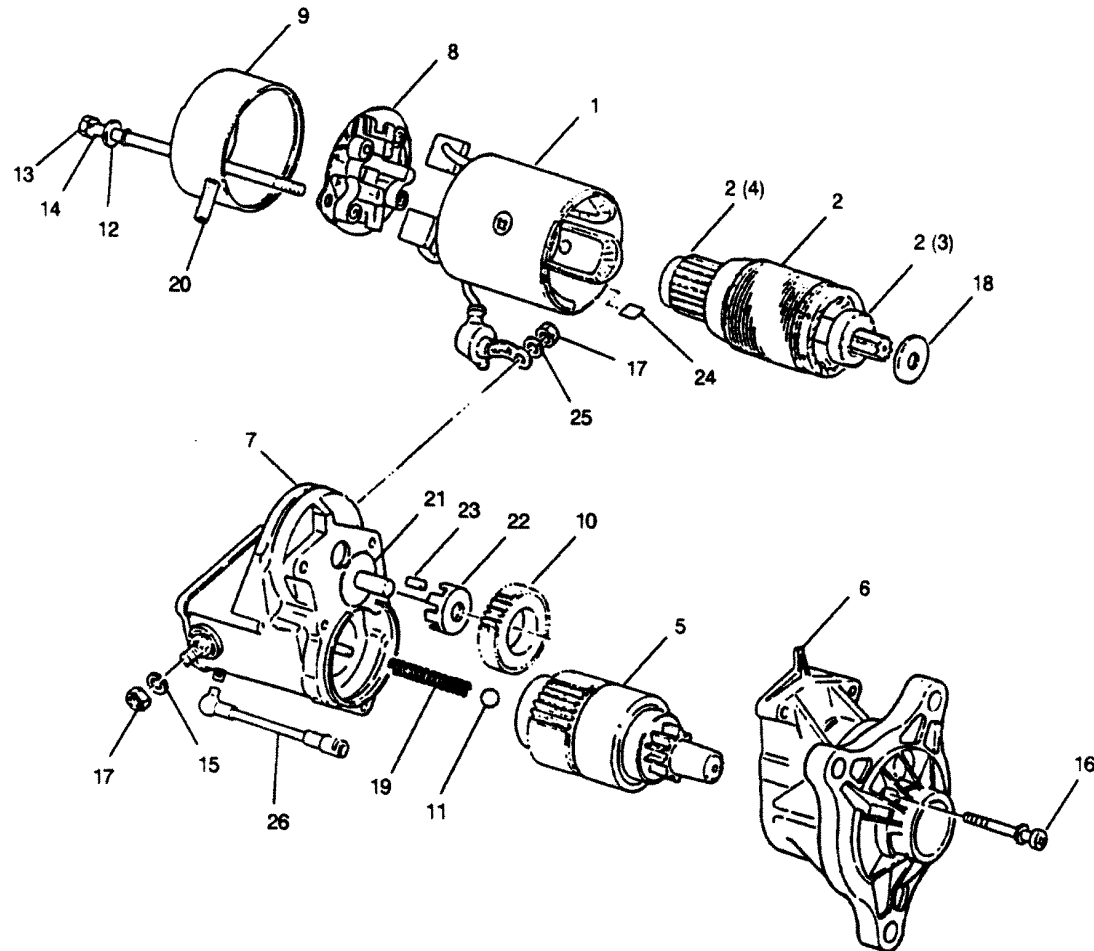

STARTER (P/N 281001960)

STARTER (P/N 281001960)

REF. NO.	PART NO.	SYM.	QTY.	DESCRIPTION
1	831201310		1	YOKE ASSEMBLY
2	831601380		1	ARMATURE ASSEMBLY
3	832521190		1	BEARING
4	832521200		1	BEARING
5	830111260		1	CLUTCH ASSEMBLY
6	831151530		1	HOUSING, DRIVE
7	831501780		1	SWITCH ASSEMBLY, MAGNETIC
8	831401220		1	HOLDER, BRUSH
9	831301320		1	FRAME
10	832501040		1	PINION GEAR
11	832621090		1	HOLDER
12	832191100		2	WASHER
13	831121590		2	BOLT, HOUSING
14	832191110		2	WASHER
15	832191120		1	WASHER
16	831122100		3	BOLT, HOUSING
17	831010060		2	NUT, TERMINAL
18	831371080		1	FELT, OIL
19	832361030		1	SPRING, SWITCH
20	831541090		1	BOOT, SWITCH
21	831681280		1	RING, RETAINING
22	831681290		1	RING, RETAINING
23	832261020		5	ROLLER, CLUTCH
24	832661280		1	PLATE
25	832191130		1	WASHER
26	831711040		1	LEADWIRE