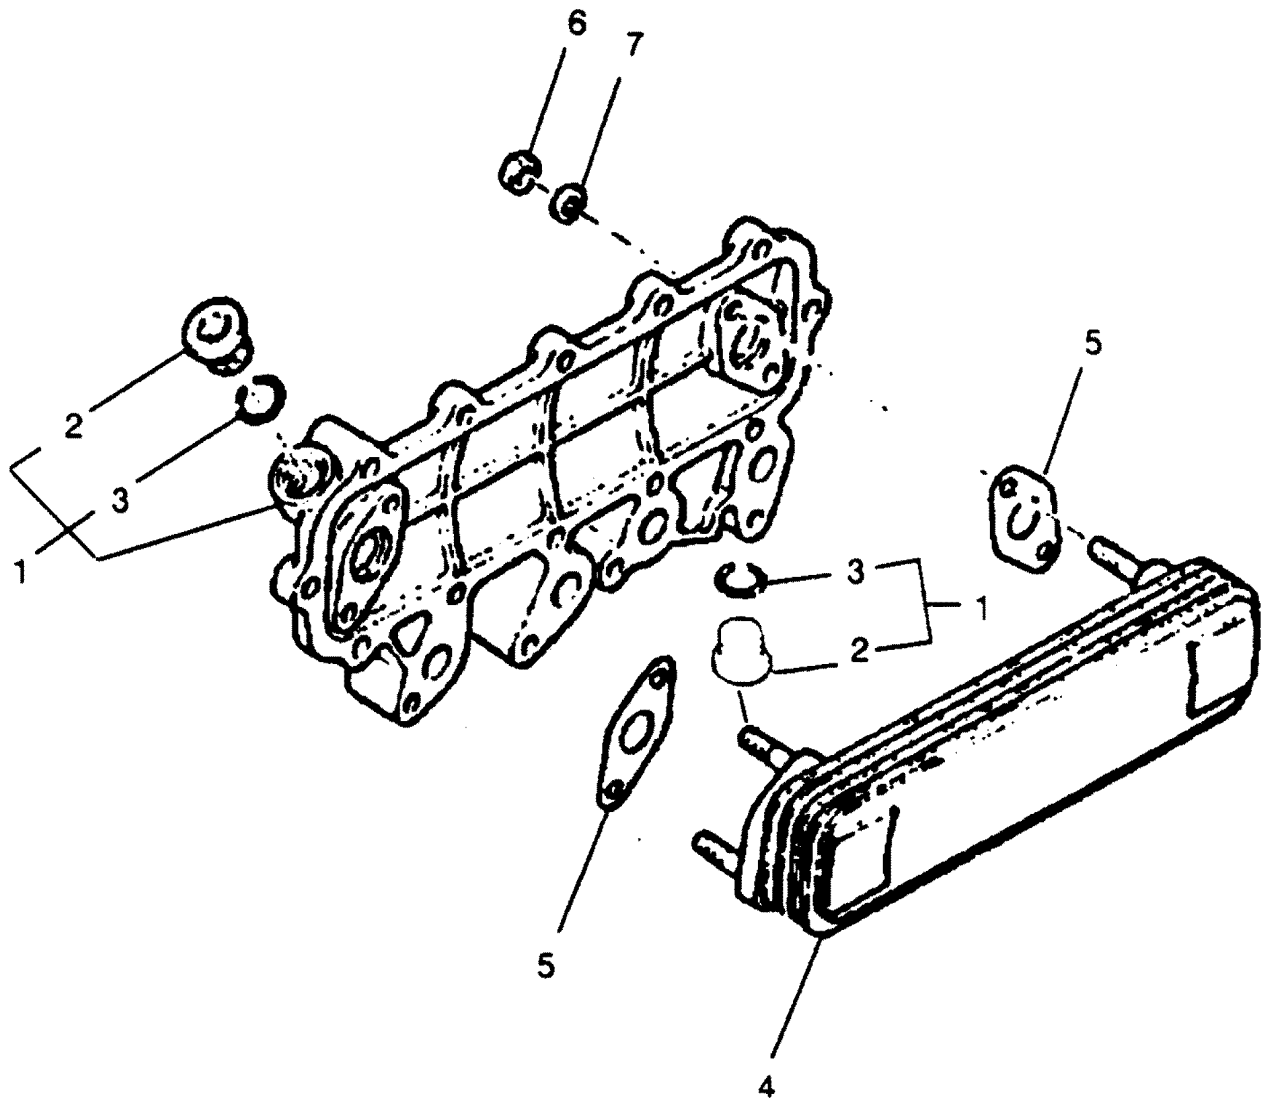

OIL COOLER

OIL COOLER

REF. NO.	PART NO.	SYM.	QTY.	DESCRIPTION
1	837011470		1	CASE, OIL COOLER
2	830920102		2	PLUG
3	835118111		2	O-RING, PLUG
4	837121530		1	ELEMENT, OIL COOLER
5	837171160		2	GASKET, ELEMENT
6	830908137		4	NUT
7	838008200		4	WASHER, LOCK