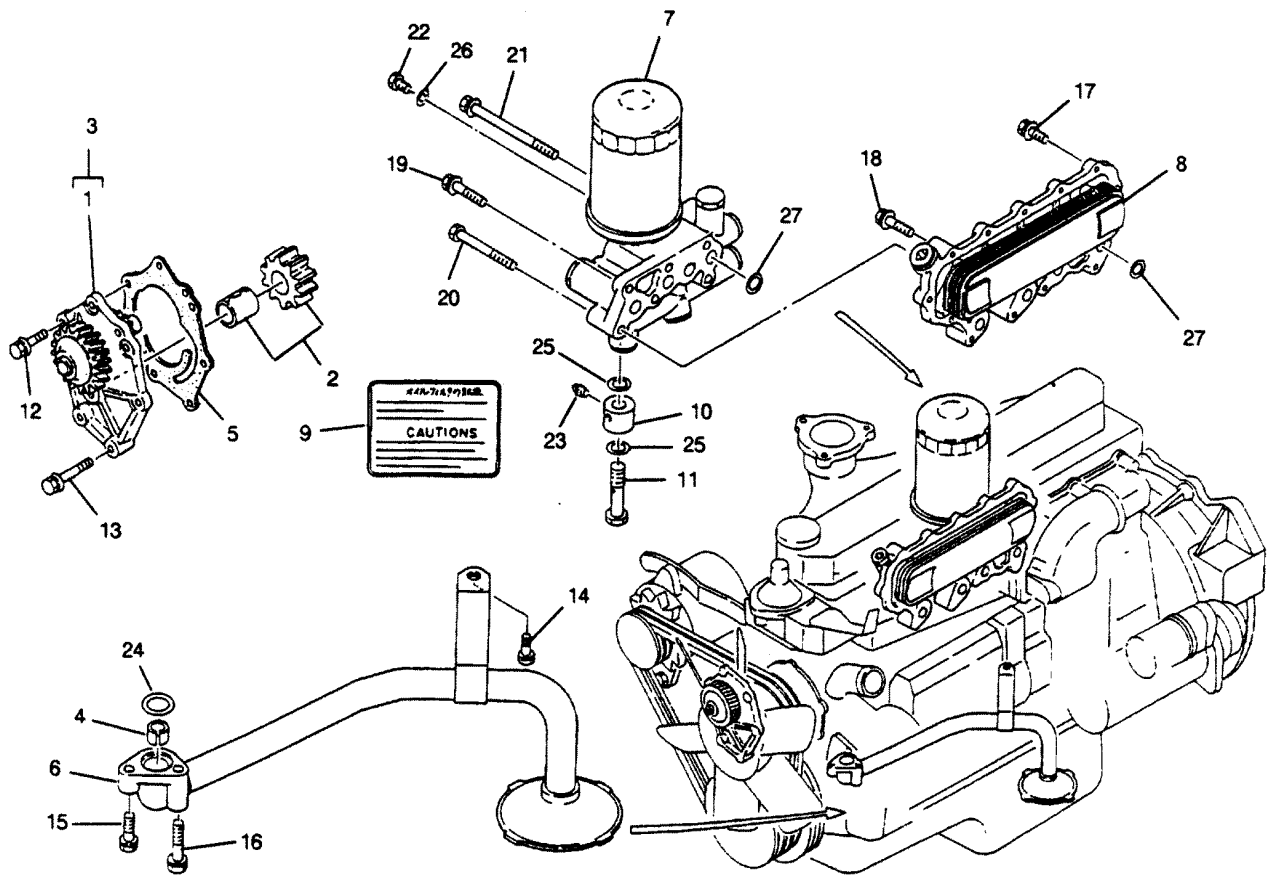

LUBRICATING SYSTEM

LUBRICATING SYSTEM

REF. NO.	PART NO.	SYM.	QTY.	DESCRIPTION
1	830121231		1	COVER ASSEMBLY, OIL PUMP
2	834999992		1	GEAR ASSEMBLY, OIL PUMP
3	831101541		1	PUMP ASSEMBLY, OIL
4	831141050		1	GUIDE, O-RING
5	831191121		1	GASKET, COVER
6	834011520		1	PICK-UP ASSEMBLY, OIL PUMP
7	836003490		1	BASE ASSEMBLY, OIL FILTER (SEE INDIVIDUAL SECTION FOR COMPONENTS)
8	837101810		1	COOLER ASSEMBLY, OIL (SEE INDIVIDUAL SECTION FOR COMPONENTS)
9	835818181		1	PLATE, CAUTION
10	830235130		1	CONNECTOR
11	831914237		1	BOLT, CONNECTOR
12	838108200		5	BOLT, COVER
13	838108350		2	BOLT, COVER
14	838108160		1	BOLT, PICK-UP BRACKET
15	838108300		1	BOLT, PICK-UP
16	838108500		1	BOLT, PICK-UP
17	839108401		8	BOLT, OIL COOLER
18	839108551		2	BOLT, OIL COOLER
19	839108752		1	BOLT, FILTER BASE
20	839108002		2	BOLT, FILTER BASE
21	839908157		3	BOLT, FILTER BASE
22	830410110		1	PLUG, FILTER BASE
23	832910115		3	PLUG, CONNECTOR
24	834402135		1	O-RING, PICK-UP
25	835914110		3	WASHER, SEALING
26	835910105		1	WASHER, SEALING
27	835119101		8	O-RING, OIL COOLER & BASE