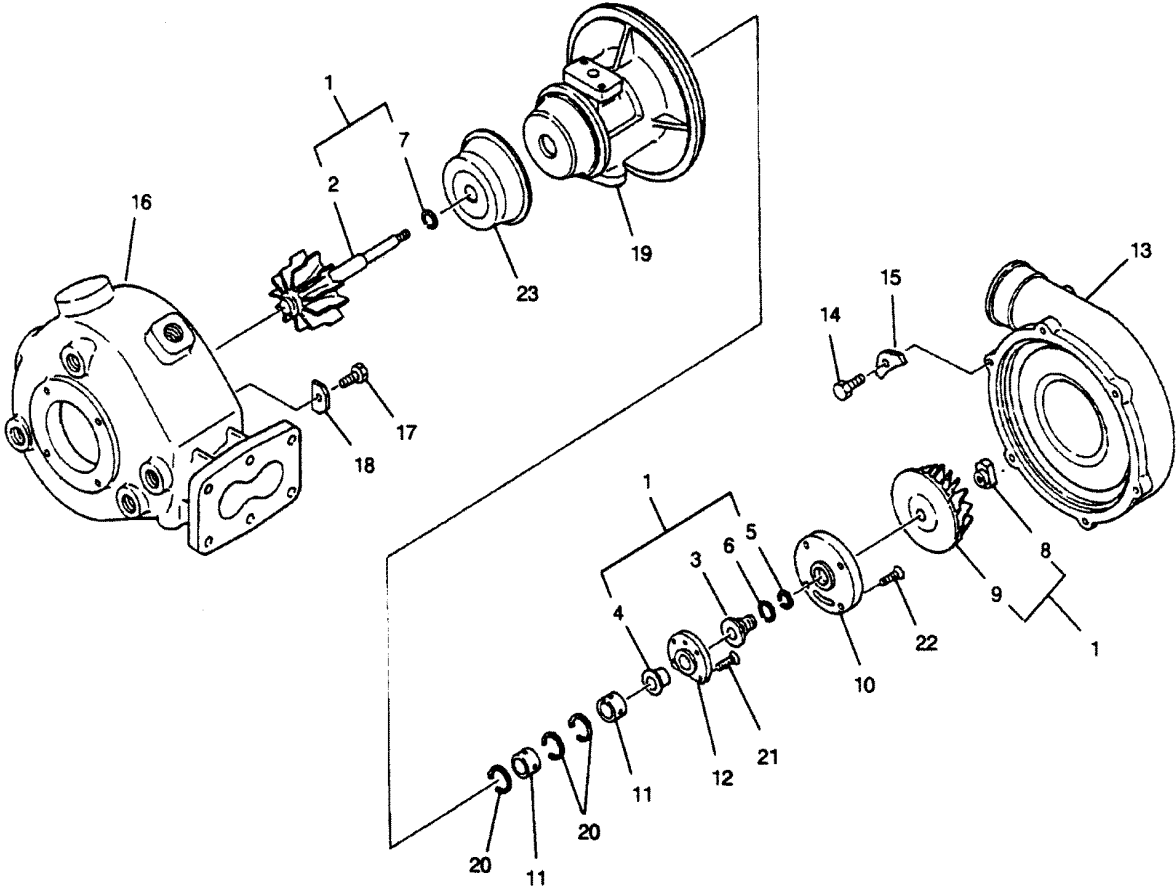

TURBOCHARGER (P/N 241002240)

TURBOCHARGER (P/N 241002240)

REF. NO.	PART NO.	SYM.	QTY.	DESCRIPTION
1	831501310		1	ROTOR ASSEMBLY
2	831151330		1	ROTOR, TURBINE
3	831161040		1	THROWER, OIL
4	831421070		1	SPACER, THRUST
5	831241190		1	SEAL, RING
6	831241180		1	SEAL, RING
7	831241170		1	SEAL, RING
8	831171140		1	NUT, LOCK
9	831181111		1	IMPELLER, BLOWER
10	831271130		1	PLATE, BACKING
11	831311110		2	BEARING
12	831431060		1	BEARING, INBOARD THRUST
13	831141140		1	CASE, BLOWER
14	831451280		6	BOLT, HOUSING
15	831231260		6	PLATE, RETAINER
16	831111430		1	CASE, TURBINE
17	831451190		6	BOLT
18	831231270		6	PLATE
19	831211250		1	CASE, BEARING
20	831321080		3	RING, NOZZLE
21	831361120		4	SCREW
22	831361170		4	SCREW
23	831411150		1	PROTECTOR, HEAT