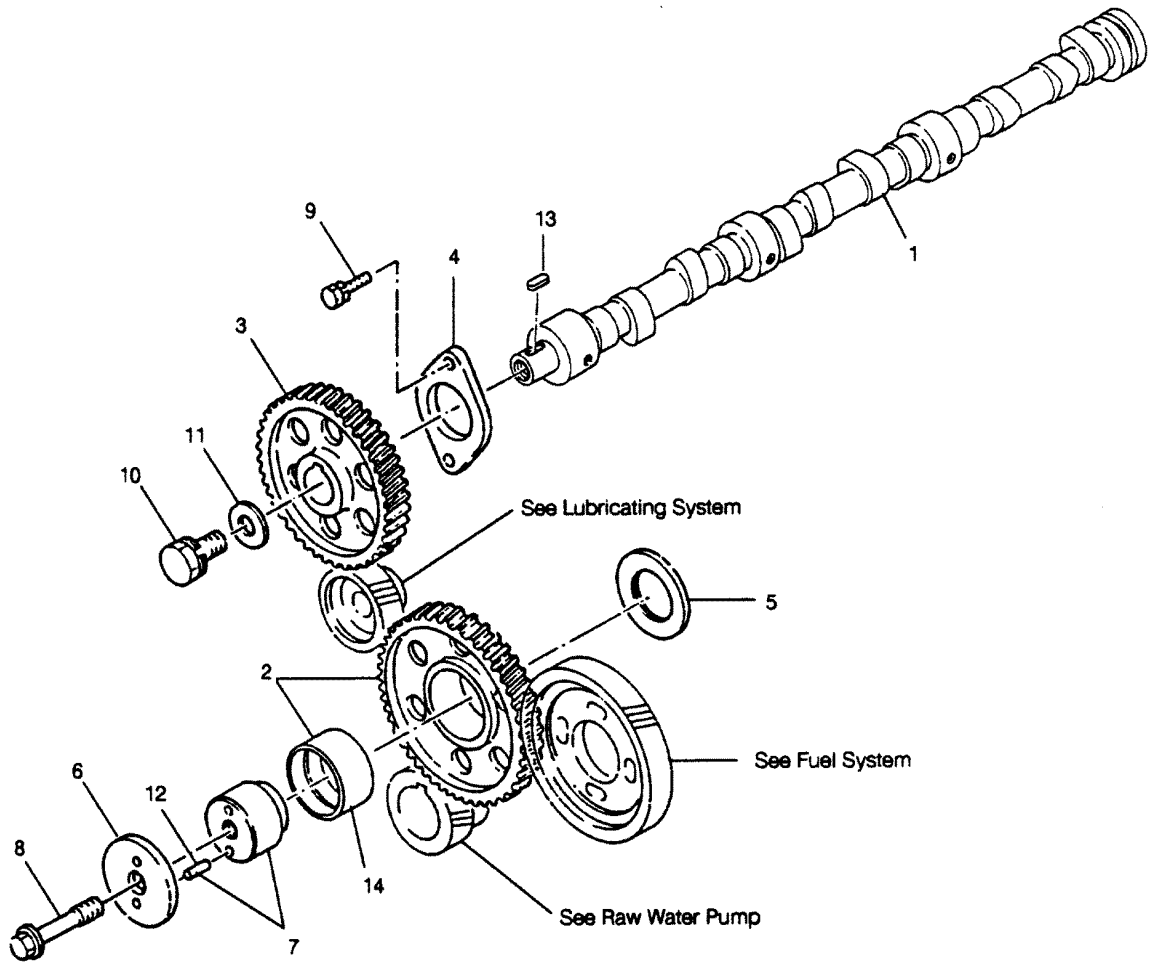

CAMSHAFT AND IDLER GEAR

CAMSHAFT AND IDLER GEAR

REF. NO.	PART NO.	SYM.	QTY.	DESCRIPTION
1	835011052		1	CAMSHAFT
2	835051280		1	GEAR ASSEMBLY, IDLER
3	835231290		1	GEAR, CAMSHAFT
4	835711040		1	PLATE, THRUST
5	835721090		1	PLATE, THRUST
6	835721100		1	PLATE, THRUST
7	835801240		1	SHAFT, IDLER GEAR
8	830124244		1	BOLT, IDLER GEAR
9	838108250		2	BOLT, PLATE
10	838114400		1	BOLT, CAMSHAFT GEAR
11	836214440		1	WASHER
12	830406100		2	PIN, SHAFT
13	833307200		1	KEY, CAMSHAFT GEAR
14	836750124		1	BUSHING, IDLER GEAR