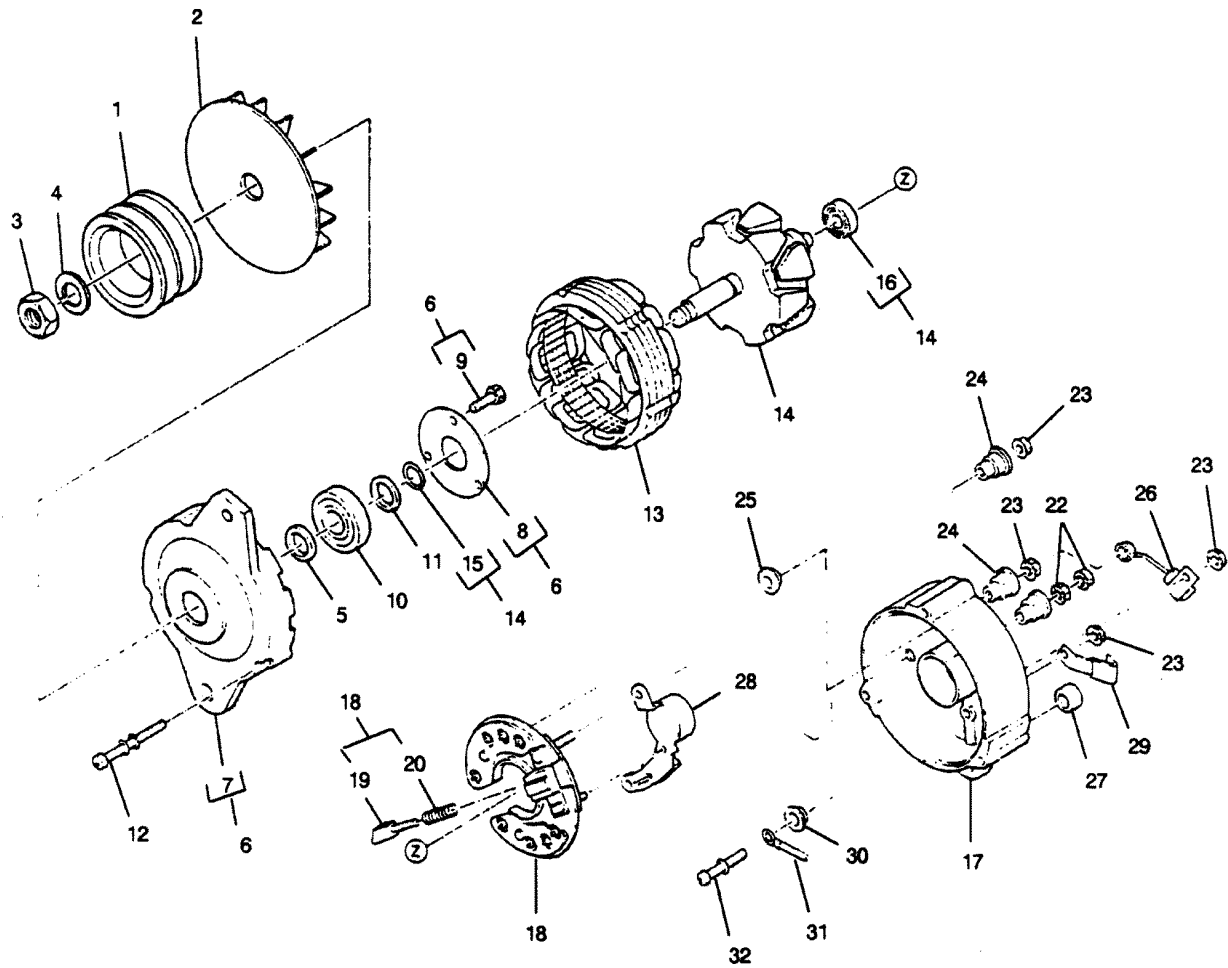

ALTERNATOR (P/N 270401261)

ALTERNATOR (P/N 270401261)

REF. NO.	PART NO.	SYM.	QTY.	DESCRIPTION
1	834311380		1	PULLEY, DRIVE
2	834411170		1	FAN, ALTERNATOR
3	831016080		1	NUT, PULLEY
4	839016480		1	WASHER, LOCK
5	834121140		1	COLLAR, SPACER
6	833101510		1	FRAME ASSEMBLY, END
7	833111450		1	FRAME, END
8	833121520		1	PLATE, RETAINER
9	833621090		3	BOLT, THROUGH
10	838120122		1	BEARING, BALL
11	834121150		1	COLLAR, SPACER
12	833171440		3	BOLT, THROUGH
13	834101600		1	STATOR ASSEMBLY
14	833301530		1	ROTOR ASSEMBLY
15	833331030		1	RING, SPACER
16	838112102		1	BEARING, ROTOR
17	833591810		1	FRAME, RECTIFIER
18	833561220		1	HOLDER & RECTIFIER
19	833711050		2	BRUSH
20	833761030		2	HOLDER, BRUSH
21	833871150		1	INSULATOR, TERMINAL
22	830106050		2	NUT, TERMINAL
23	830105040		4	NUT
24	833871160		2	INSULATOR, TERMINAL
25	833871170		1	INSULATOR, TERMINAL
26	833551180		1	CONDENSER
27	833511020		1	BUSHING, FRAME
28	837001520		1	REGULATOR ASSEMBLY
29	834451190		1	CLAMP
30	833781600		1	INSULATOR, TERMINAL
31	833651080		1	WIRE, LEAD
32	833641450		1	BOLT, TERMINAL