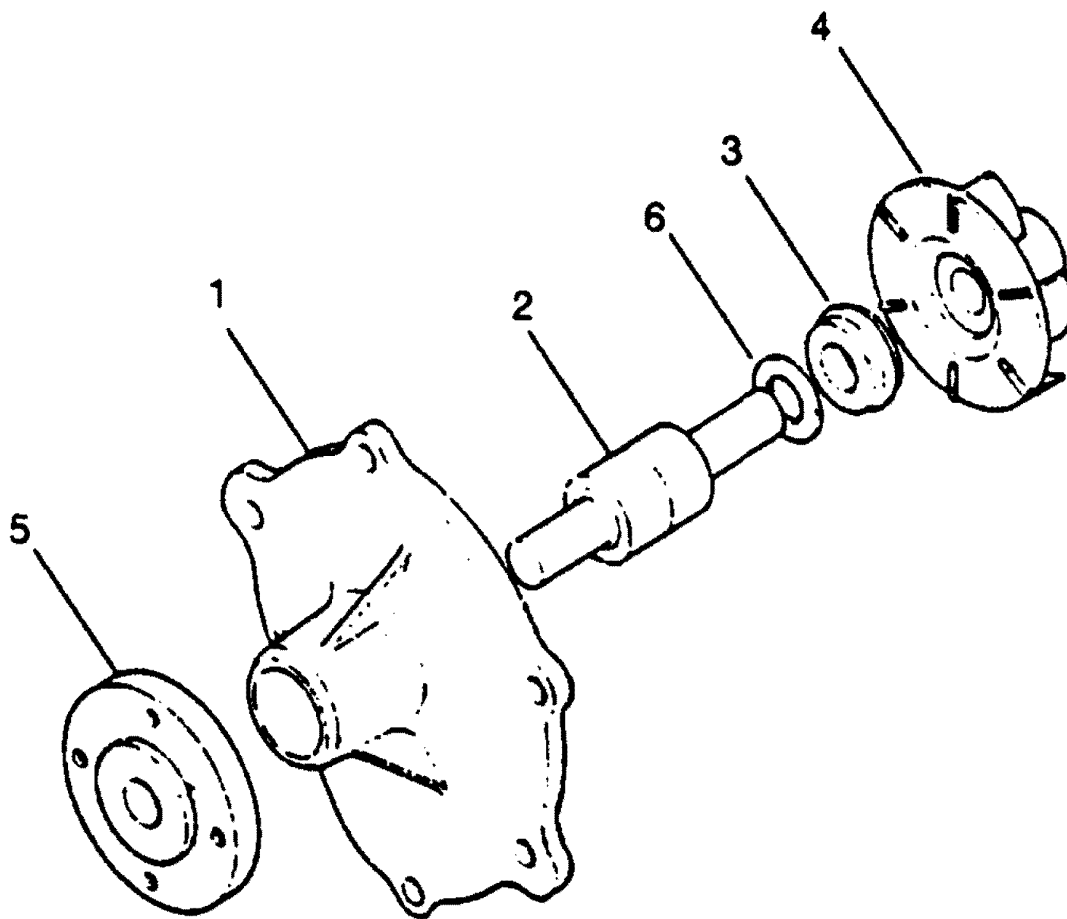

ENGINE COOLANT PUMP (P/N 161002531)

ENGINE COOLANT PUMP (P/N 161002531)

REF. NO.	PART NO.	SYM.	QTY.	DESCRIPTION
1	831111602		1	CASE, PUMP
2	831091160		1	SHAFT, IMPELLER
3	831041180		1	SEAL, SHAFT
4	831311340		1	IMPELLER
5	831711070		1	CENTER, PULLEY
6	831471030		1	SLINGER