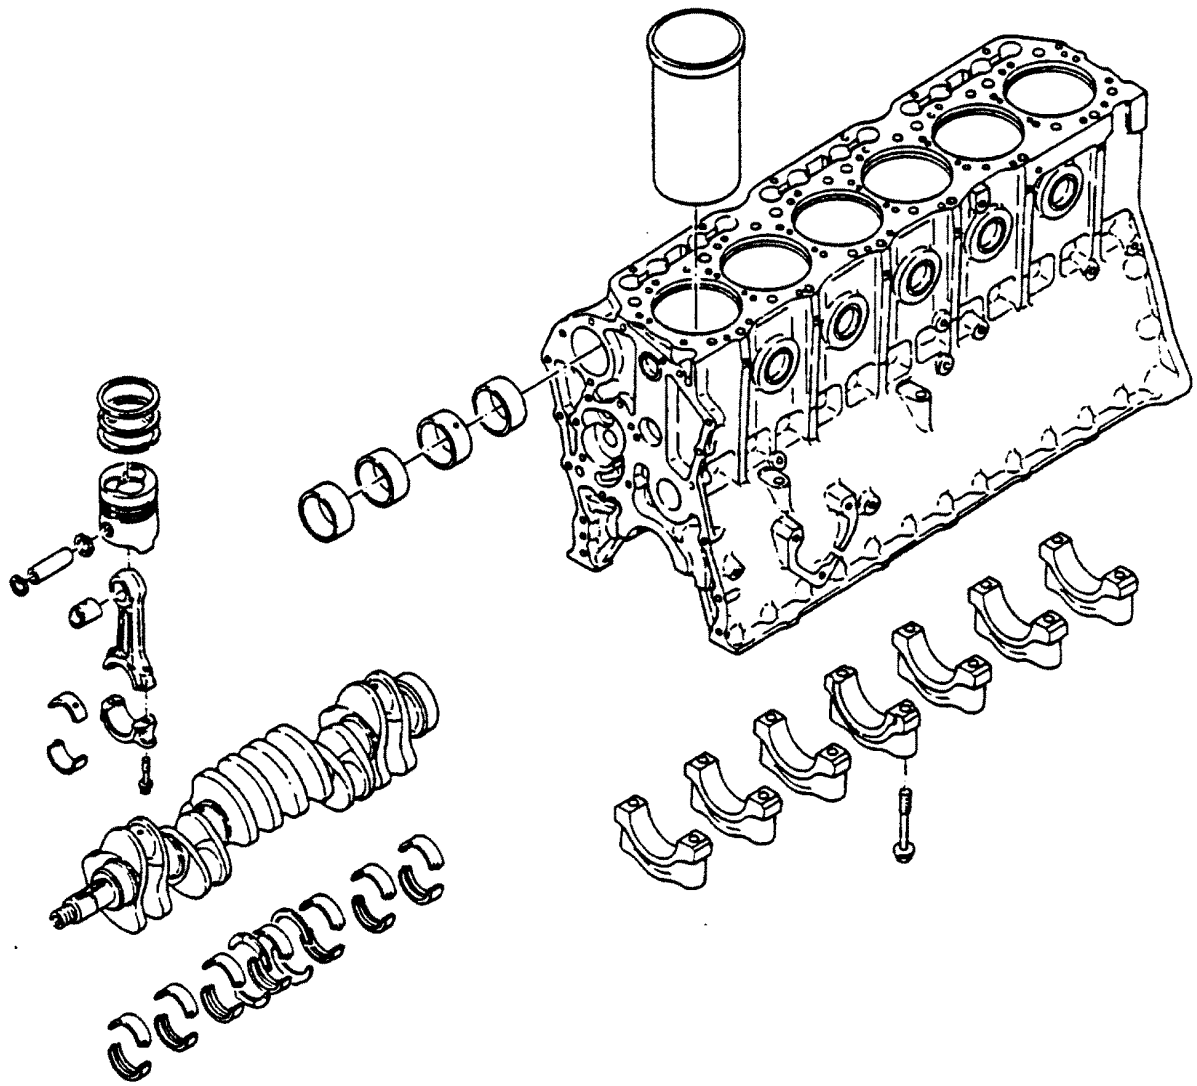

THIS PAGE INTENTIONALLY LEFT BLANK

PARTIAL ENGINE

PARTIAL ENGINE

REF. NO.	PART NO.	SYM.	QTY.	DESCRIPTION
-	830801191		1	ENGINE ASSY., PARTIAL

SHORT BLOCK

SHORT BLOCK

REF. NO.	PART NO.	SYM.	QTY.	DESCRIPTION
-	834004690		1	SHORT BLOCK ASSY

CYLINDER BLOCK

CYLINDER BLOCK

REF. NO.	PART NO.	SYM.	QTY.	DESCRIPTION
1	834105020		1	BLOCK ASSEMBLY, CYLINDER
2	834672220		6	LINER, CYLINDER - CODE W
-	834672230		AR	LINER, CYLINDER - CODE X
-	834672240		AR	LINER, CYLINDER - CODE Y
-	834672250		AR	LINER, CYLINDER - CODE Z
3	835211062		14	BOLT, BEARING CUP
4	838111180		1	BEARING, CAMSHAFT - #1
5	838211190		1	BEARING, CAMSHAFT - #2
6	838311130		1	BEARING, CAMSHAFT - #3
7	838411120		1	BEARING, CAMSHAFT - #4
8	831113220		1	PAN, OIL
9	831412550		1	GUIDE, OIL LEVEL GAUGE
10	832031040		1	HANGER, ENGINE
11	836401120		1	DRIVE ASSEMBLY - TACHOMETER
12	836941122		1	ADAPTER, TACHOMETER SENDER
13	831171100		1	BUSHING, OIL PUMP
14	833014760		1	GAGE, OIL LEVEL
15	834611630		1	HOSE, OIL REMOVAL
16	834921120		1	HOLDER, CLIP
17	831521650		1	BRACKET, EXHAUST MANIFOLD
18	839041140		1	CLIP, OIL TUBE
19	839042180		2	CLIP, GAGE GUIDE
20	830211159		1	FLANGE
21	831918169		1	BOLT, BANJO
22	838108200		2	BOLT, FLANGE
23	838108160		34	BOLT, OIL PAN
24	838108200		1	BOLT, CLIP
25	838108250		14	BOLT
26	838108400		1	BOLT, CLIP
27	839108201		2	BOLT, TACHOMETER DRIVE
28	830912118		2	BOLT, HANGER
29	830408240		2	PIN
30	830408160		2	PIN
31	830405100		1	PIN
32	830912103		2	PIN
33	834999987		2	PLUG
34	832917111		1	PLUG, OIL REMOVAL HOSE
35	833950103		7	PLUG, BLOCK
36	833936102		7	PLUG, BLOCK
37	833924103		1	PLUG, BLOCK

CONTINUED ON NEXT PAGE ➡

CYLINDER BLOCK

CYLINDER BLOCK

REF. NO.	PART NO.	SYM.	QTY.	DESCRIPTION
38	833917101		7	PLUG, BLOCK
39	833914101		2	PLUG, BLOCK
40	834400925		1	O-RING, GAGE GUIDE
41	835165103		1	O-RING, DRIVE ASSEMBLY
42	835918111		2	WASHER, SEALING