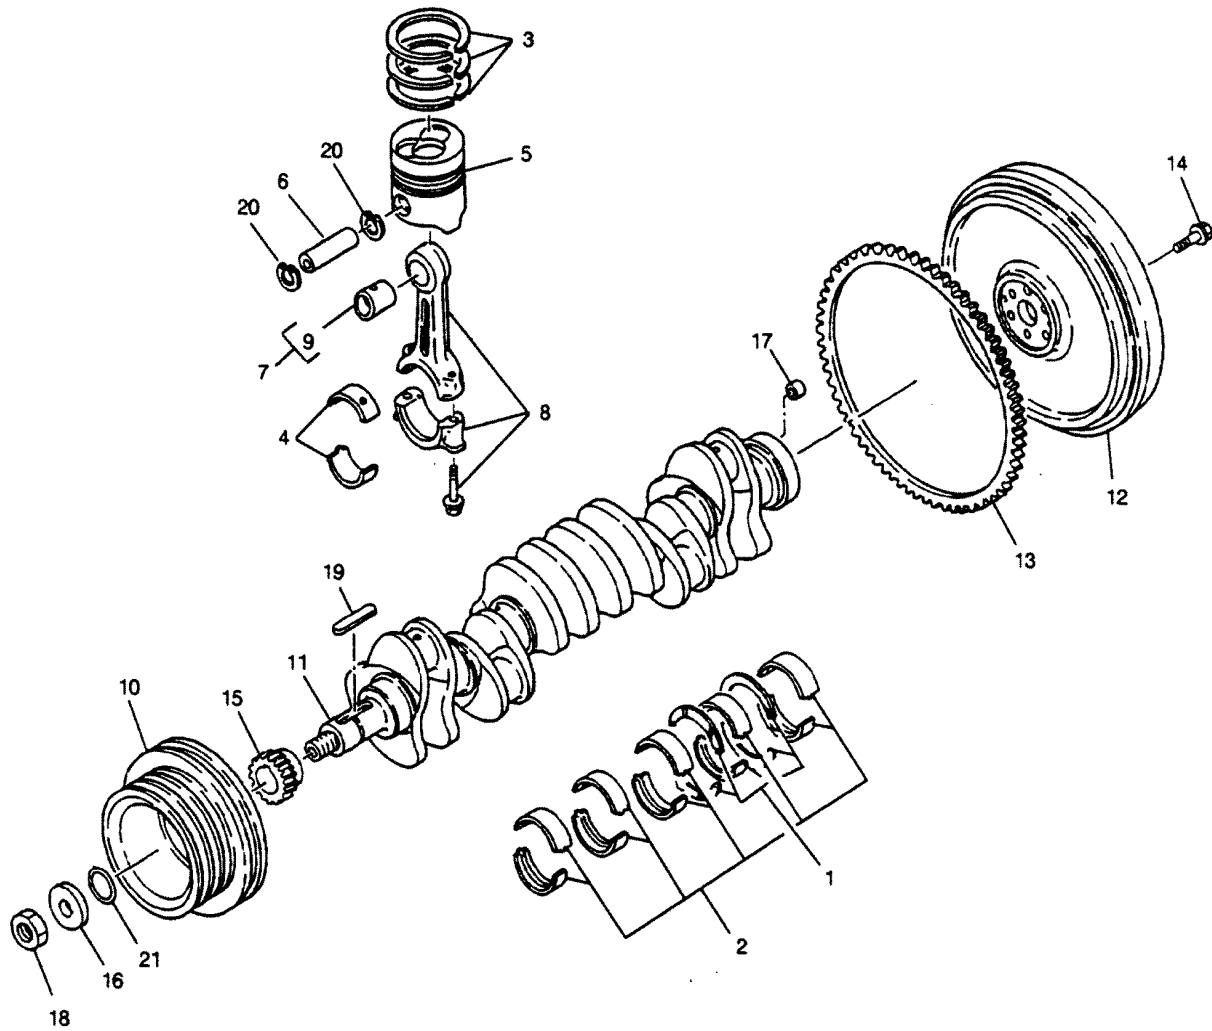

CRANKSHAFT AND PISTON ASSEMBLY

CRANKSHAFT AND PISTON ASSEMBLY

REF. NO.	PART NO.	SYM.	QTY.	DESCRIPTION
1	830111240		1	BEARING SET, THRUST (FOR ONE ENGINE)
2	837011770		1	BEARING SET, MAIN (FOR ONE ENGINE)
3	830112680		1	RING SET, PISTON (FOR ONE ENGINE)
4	832011570		1	BEARING SET, CONROD (FOR ONE ENGINE)
5	832161781		6	PISTON
6	832511300		6	PIN, PISTON
7	832601460		6	ROD ASSEMBLY, CONNECTING
8	832651371		12	BOLT, CONROD
9	832721290		6	BUSHING, CONROD REPAIR
10	834081260		1	PULLEY, CRANKSHAFT
11	834111751		1	CRANKSHAFT
12	834502492		1	FLYWHEEL ASSEMBLY
13	834531270		1	RING GEAR, FLYWHEEL
14	834551100		6	BOLT, FLYWHEEL
15	835211110		1	GEAR, CRANKSHAFT
16	830116148		1	SPACER
17	830129119		1	COLLAR
18	830927103		1	NUT, PULLEY
19	833910111		1	KEY, PULLEY
20	831937102		12	RING, PISTON PIN RETAINING
21	835141101		1	O-RING