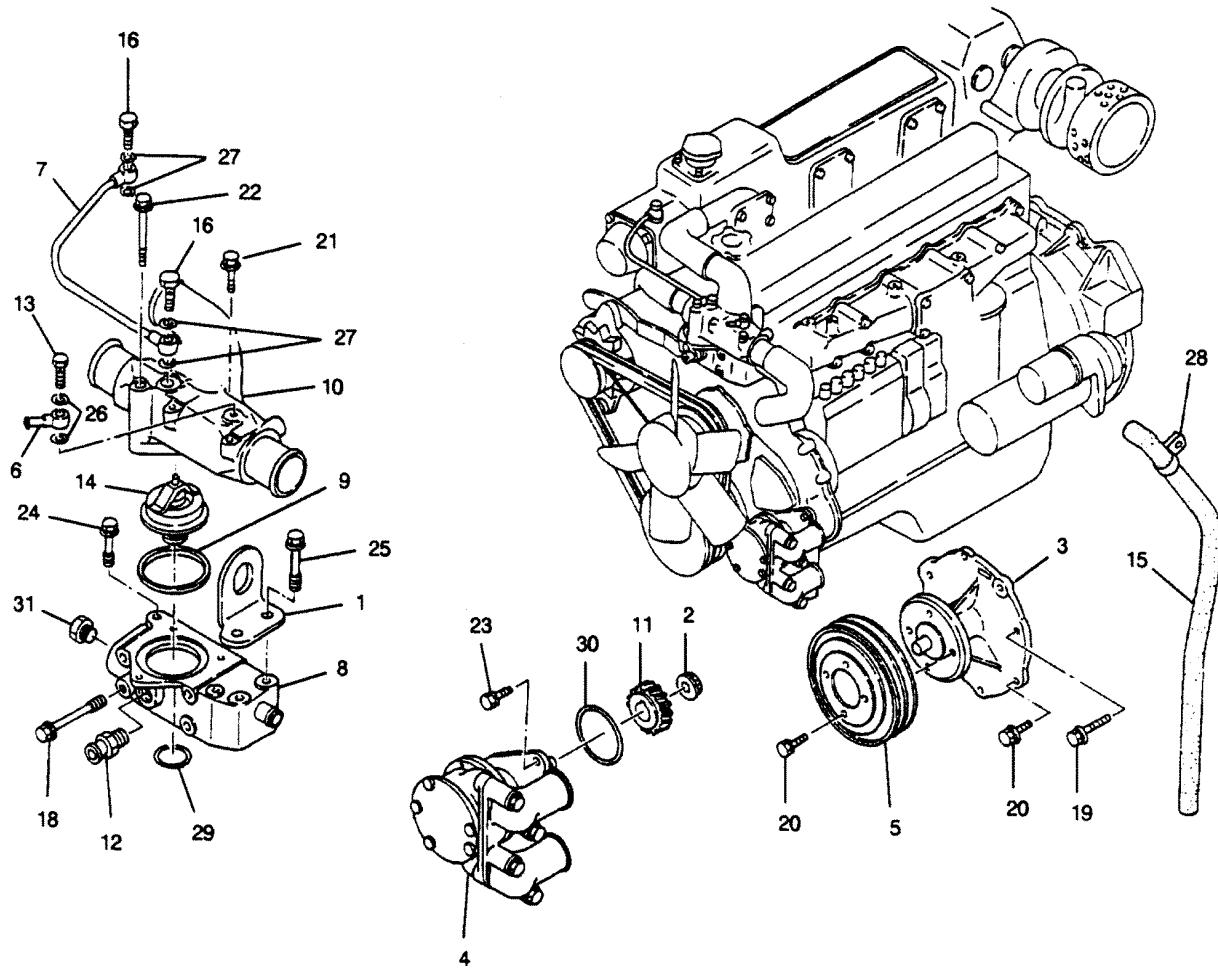

COOLING SYSTEM

COOLING SYSTEM

REF. NO.	PART NO.	SYM.	QTY.	DESCRIPTION
1	832811340		1	HANGER, ENGINE
2	832661090		1	NUT, GEAR
3	831002531		1	PUMP, COOLANT - CIRCULATING (FOR INDIVIDUAL COMPONENTS SEE SEPERATE SECTION)
4	831003010		1	PUMP, RAW WATER
NS	831311510		1	IMPELLER, RAW WATER PUMP
	831191410		1	GASKET, IMPELLER COVER
5	831732530		1	PULLEY, COOLANT PUMP
6	832681900		1	PIPE, COOLANT BY-PASS
7	832812360		1	PIPE, AIR ESCAPE
8	833011162		1	CASE, THERMOSTAT
9	833251280		1	GASKET, THERMOSTAT
10	833331621		1	MANIFOLD, COOLANT
11	833511110		1	GEAR, DRIVE
12	833211020		1	JOINT, WATER
13	830124303		1	BOLT, BANJO
14	830146177		1	THERMOSTAT
15	830236195		1	HOSE, CRANKCASE VENT
16	832912187		2	BOLT, BANJO
17	838108200		5	BOLT, CIRCULATING PUMP
18	838108850		4	BOLT, HOUSING
19	838108950		2	BOLT, CIRCULATING PUMP
20	839108201		4	BOLT, PULLEY
21	839108252		2	BOLT, MANIFOLD
22	839108851		1	BOLT, MANIFOLD
23	830110250		2	BOLT, RAW WATER PUMP
24	830110700		1	BOLT, HOUSING
25	831110801		2	BOLT, HOUSING
26	835420150		2	WASHER, SEALING
27	835912111		4	WASHER, SEALING
28	836926107		1	CLAMP
29	835131112		2	O-RING
30	835160104		1	O-RING
31	835526117		1	JOINT