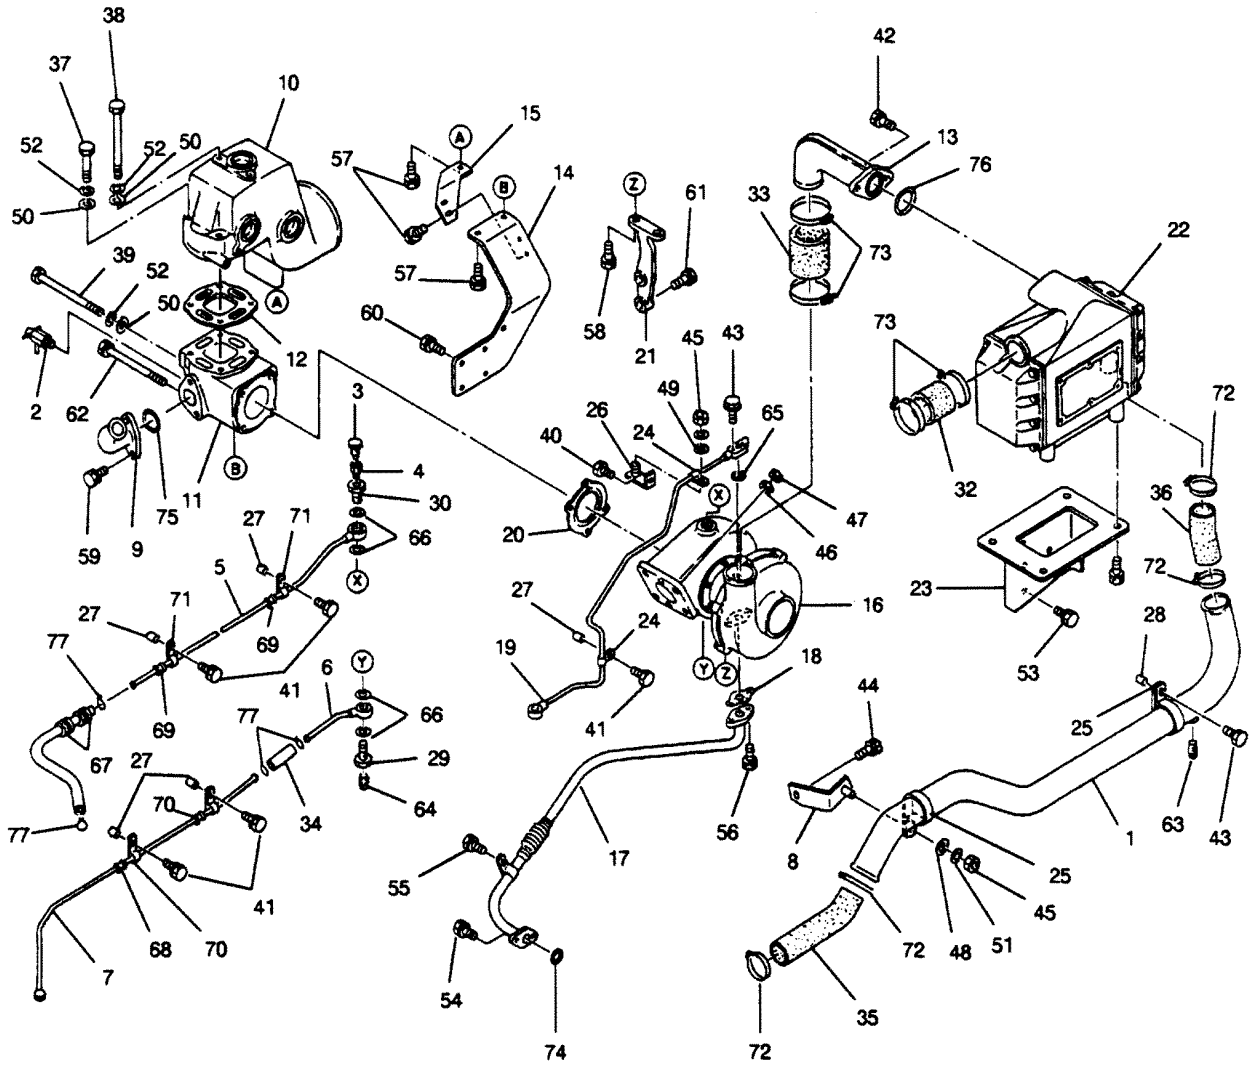

TURBOCHARGER SYSTEM

TURBOCHARGER SYSTEM

REF. NO.	PART NO.	SYM.	QTY.	DESCRIPTION
1	830231201		1	PIPE, RAW WATER
2	830511100		1	PETCOCK, WATER DRAIN
3	831851110		1	VENT SCREW, TURBO
4	831881020		1	SEAT, VENT SCREW
5	832682010		1	PIPE, COOLANT
6	832682020		1	PIPE, COOLANT
7	832682030		1	PIPE, COOLANT
8	832691140		1	BRACKET, PIPE
9	836911660		1	PIPE, COOLANT
10	830211111		1	RISER, EXHAUST
11	830211160		1	PIPE, EXHAUST
12	F734180		1	GASKET, RISER
13	831134130		1	PIPE, INTAKE
14	831521660		1	BRACKET, EXHAUST MANIFOLD
15	831521670		1	BRACKET, EXHAUST MANIFOLD
16	831002240		1	TURBOCHARGER ASSEMBLY (FOR INDIVIDUAL COMPONENTS SEE SEPARATE SECTION)
17	831071450		1	PIPE, OIL
18	831351070		1	GASKET, OIL PIPE
19	831711901		1	PIPE, OIL INLET
20	831791090		1	GASKET, TURBO
21	831911040		1	BRACKET, TURBO
22	833001280		1	INTERCOOLER ASSEMBLY (FOR INDIVIDUAL COMPONENTS SEE SEPARATE SECTION)
23	833021101		1	BRACKET, INTERCOOLER
24	839041380		2	CLIP
25	839042660		2	CLIP
26	839934720		1	HOLDER, CLIP
27	830116107		5	SPACER
28	830116221		1	SPACER
29	830124317		1	BOLT, BANJO
30	830124295		1	BOLT, BANJO
31	830154148		1	HOSE, COOLANT
32	830233363		1	HOSE, AIR
33	830233438		1	HOSE, AIR
34	830234114		1	HOSE, COOLANT
35	830234371		1	HOSE, RAW WATER
36	830234434		1	HOSE, RAW WATER
37	832910187		2	BOLT, RISER
38	832910195		2	BOLT, RISER
39	832910229		2	BOLT, PIPE
40	838108160		1	BOLT, BRACKET
41	838108200		5	BOLT
42	839108251		2	BOLT, PIPE

CONTINUED ON NEXT PAGE ➡