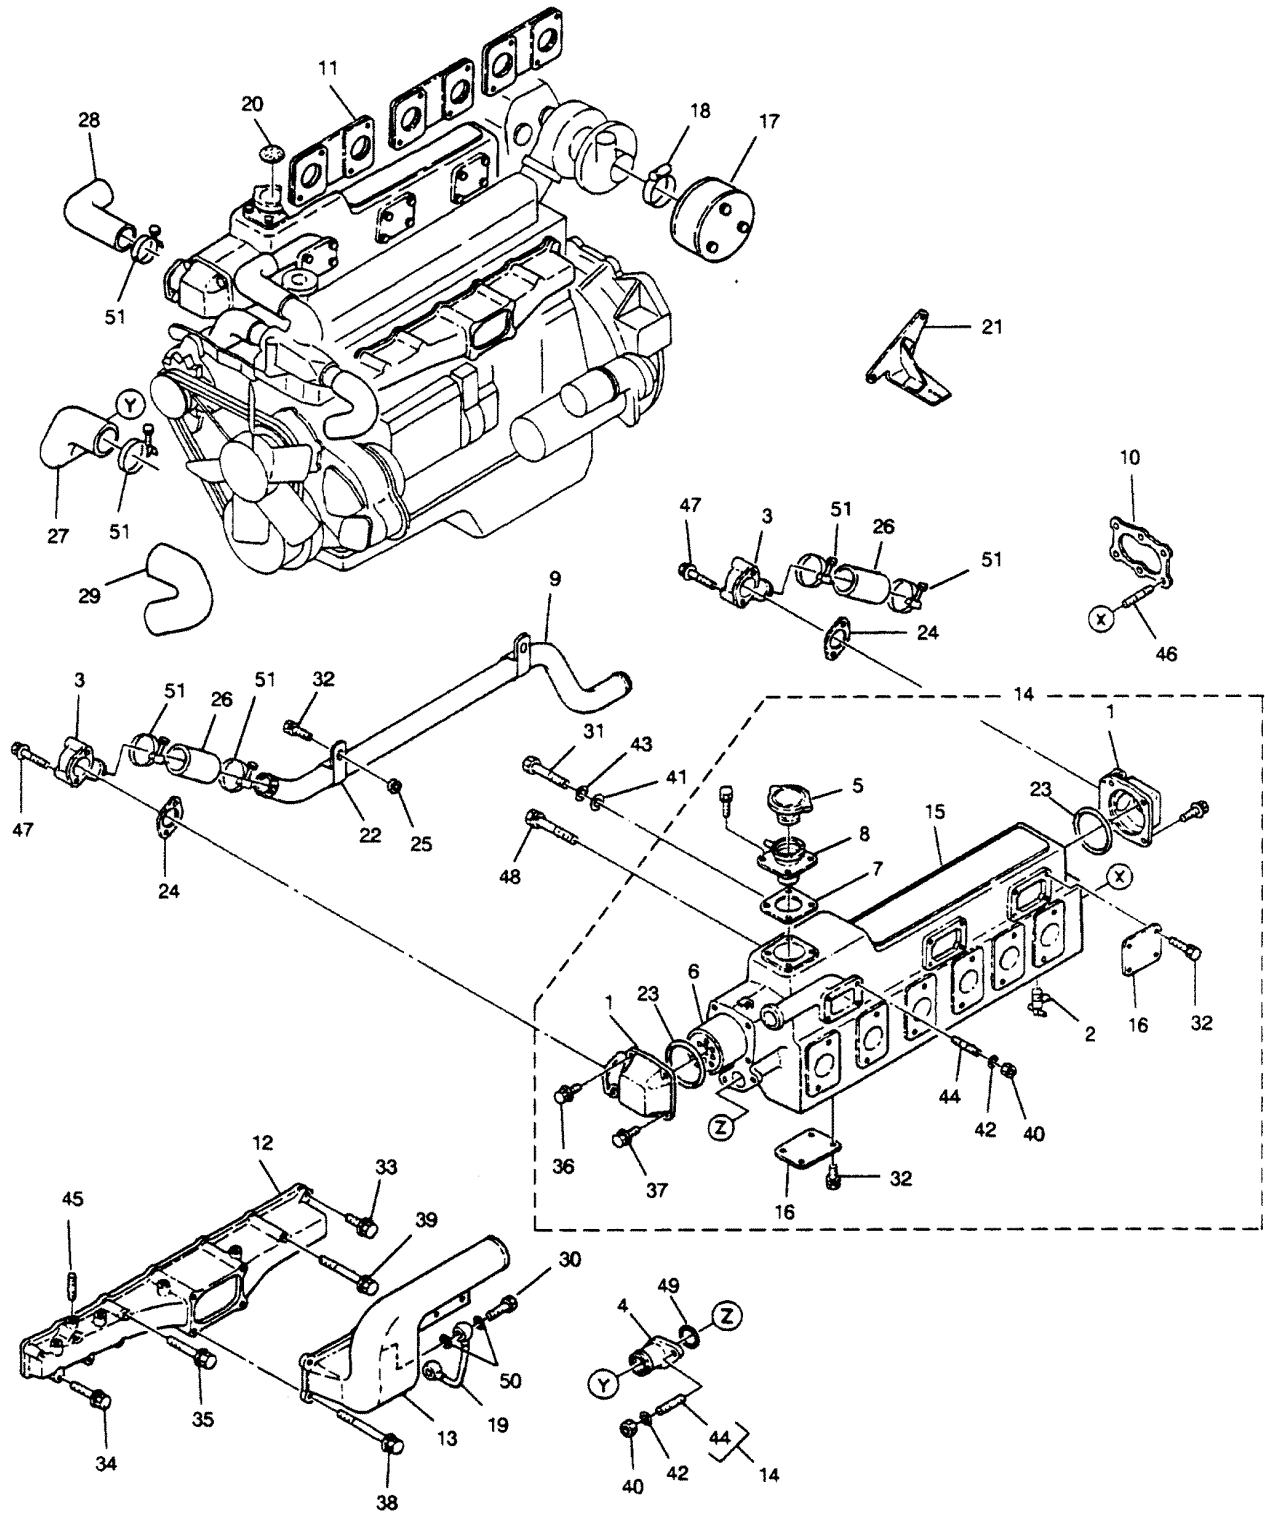

INTAKE AND EXHAUST SYSTEM

INTAKE AND EXHAUST SYSTEM

REF. NO.	PART NO.	SYM.	QTY.	DESCRIPTION
1	832651250		2	COVER, END - EXHAUST MANIFOLD
2	830511090		2	PETCOCK, WATER DRAIN
3	830873140		2	PIPE, COOLANT
4	831131620		1	PIPE, COOLANT
5	834011290		1	CAP, PRESSURE
6	834051080		1	ELEMENT, HEAT EXCHANGER
7	834131040		1	GASKET, SEAT
8	835851020		1	SEAT, CAP
9	836911670		1	PIPE, COOLANT
10	831041090		1	GASKET, EXHAUST
11	831041310		3	GASKET, MANIFOLD
12	831112890		1	MANIFOLD, INTAKE
13	831134120		1	PIPE, INTAKE
14	831401211		1	MANIFOLD ASSEMBLY, EXHAUST
15	831414001		1	MANIFOLD CASE, EXHAUST
16	831691150		6	PLATE, COVER
17	837204320		1	AIR CLEANER ASSEMBLY
18	837711360		1	CLAMP, AIR CLEANER
19	834611330		1	PIPE, BOOST COMPENSATOR
20	835614470		1	PLATE, CAUTION
21	831043840		1	BRACKET, THROTTLE CONTROL
22	839042660		2	CLIP
23	830115222		2	GASKET, END COVER
24	830115237		2	GASKET
25	830116107		2	SPACER, PIPE
26	830234133		2	HOSE, WATER
27	830234364		1	HOSE, WATER
28	830234365		1	HOSE, WATER
29	830234366		1	HOSE, WATER
30	832910189		1	BOLT, BANJO
31	832910229		6	BOLT, EXHAUST MANIFOLD
32	838108200		28	BOLT, PLATE
33	839108351		3	BOLT, INTAKE MANIFOLD
34	839108552		5	BOLT, INTAKE MANIFOLD
35	839108652		1	BOLT, INTAKE MANIFOLD
36	839108401		2	BOLT, END COVER
37	839108251		6	BOLT, END COVER
38	839908114		3	BOLT, INTAKE MANIFOLD
39	839908121		2	BOLT, INTAKE MANIFOLD
40	830108070		4	NUT
41	830610180		6	WASHER
42	838008200		4	LOCKWASHER
43	FI4290003		6	LOCKWASHER

CONTINUED ON NEXT PAGE ➡