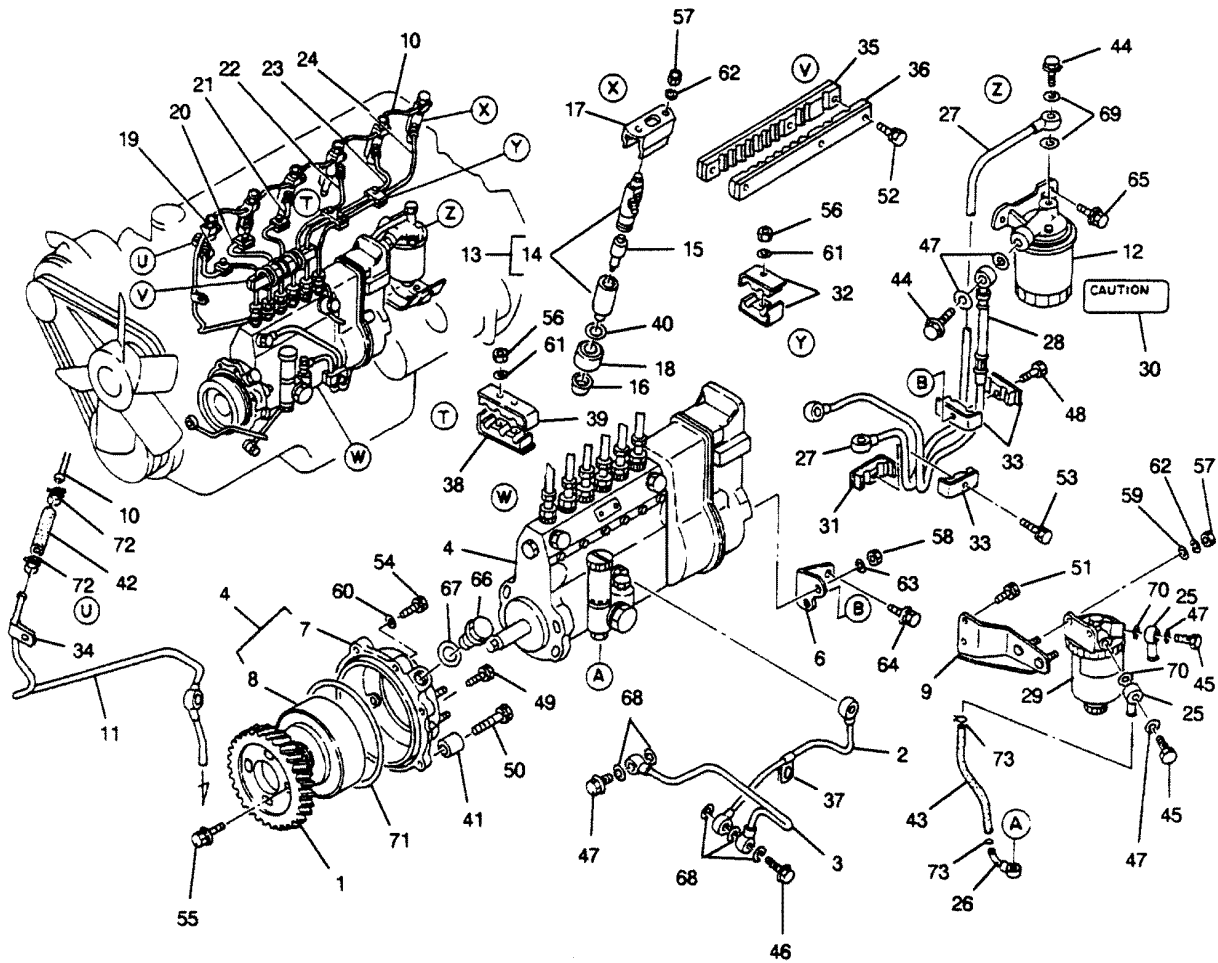

FUEL SYSTEM

FUEL SYSTEM

REF. NO.	PART NO.	SYM.	QTY.	DESCRIPTION
43	830562139		1	TUBE
44	831914184		2	BOLT, BANJO - FILTER
45	831913101		2	BOLT, BANJO - SEPARATOR
46	832910234		1	BOLT, BANJO
47	832910245		1	BOLT, BANJO
48	838106350		1	BOLT, CLIP
49	838108450		1	BOLT, COVER
50	838108600		1	BOLT, COVER
51	838108160		2	BOLT, BRACKET
52	838106300		3	BOLT, CLIP
53	839106253		1	BOLT, CLIP
54	839108351		1	BOLT, COVER
55	839908143		4	BOLT, GEAR
56	830106050		5	NUT, CLIP
57	830108070		14	NUT, NOZZLE BRACKET
58	830110080		1	NUT, BRACKET
59	836008180		2	WASHER, FLAT
60	836208220		1	WASHER, FLAT
61	838006150		5	WASHER, LOCK
62	838008200		14	WASHER, LOCK
63	FI4290003		1	WASHER, LOCK
64	830110250		1	BOLT, BRACKET
65	831110251		2	BOLT, FILTER BASE
66	831922102		1	PLUG, TIMING PORT
67	835422150		1	WASHER, PLUG
68	835910105		6	WASHER, SEALING
69	835914104		6	WASHER, SEALING
70	835913110		2	WASHER, SEALING
71	835101125		1	O-RING, COVER
72	835410105		2	CLAMP
73	835415104		2	CLAMP