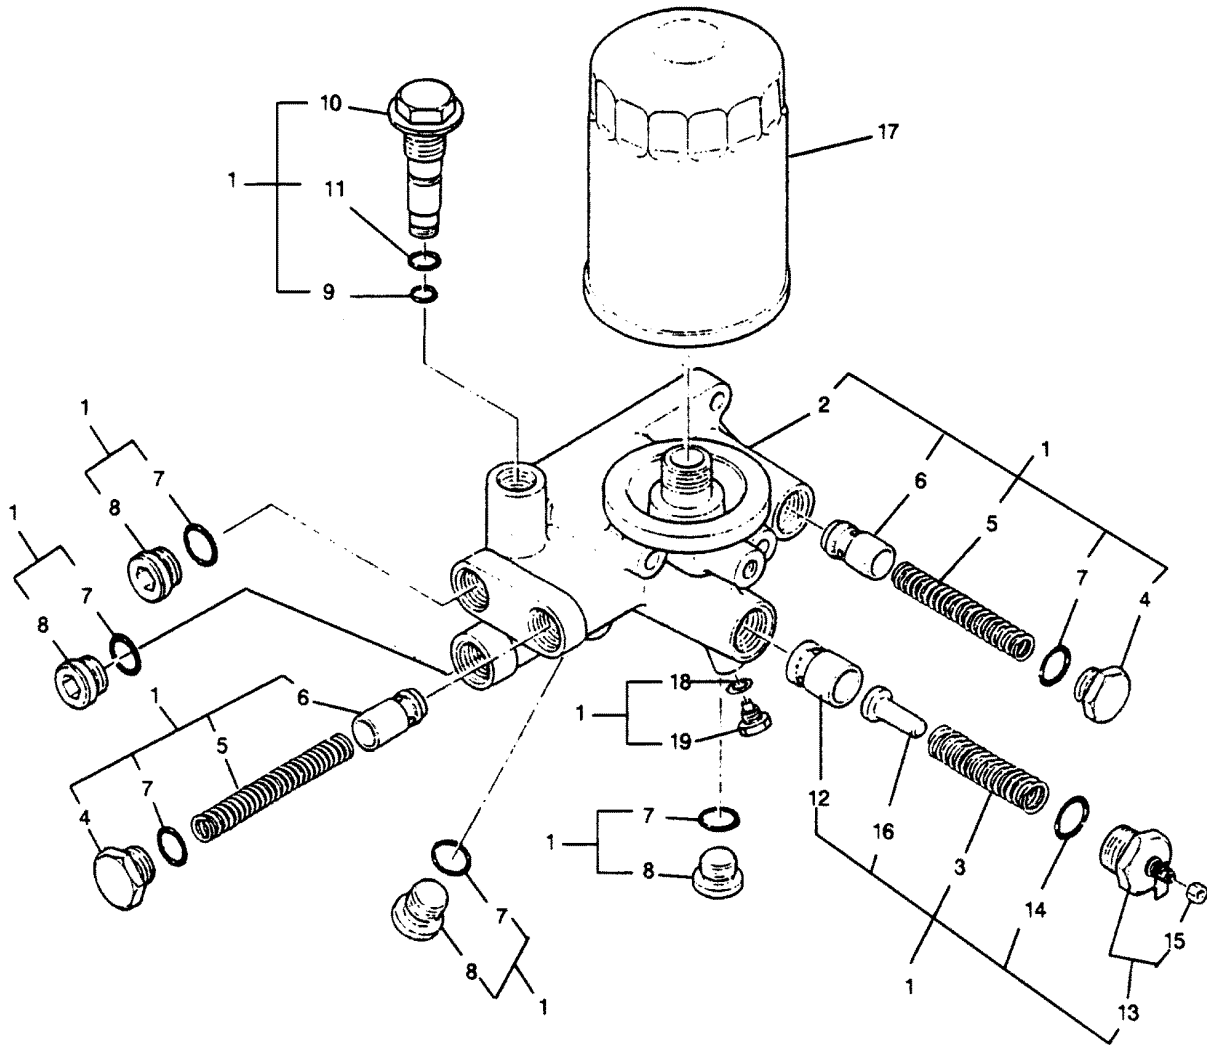

OIL FILTER BASE ASSEMBLY (P/N 156003490)

OIL FILTER BASE ASSEMBLY (P/N 156003490)

REF. NO.	PART NO.	SYM.	QTY.	DESCRIPTION
1	836202570		1	BASE ASSEMBLY, OIL FILTER
2	836122190		1	BASE, OIL FILTER
3	836611160		1	SPRING, SWITCH
4	837161050		2	PLUG, VALVE
5	836611250		2	SPRING, OIL VALVE
6	836241200		2	VALVE, PRESSURE
7	835118111		6	O-RING
8	830920102		4	PLUG
9	835110111		1	O-RING
10	836431140		1	PLUG
11	835112116		1	O-RING
12	836241040		1	VALVE, SAFETY
13	836601020		1	SWITCH, FILTER BY-PASS
14	835120107		1	O-RING
15	830004030		1	NUT, TERMINAL
16	836041020		1	VALVE, OIL
17	836071630		1	FILTER, OIL - SPIN-ON
18	835108101		1	O-RING
19	836431020		1	PLUG, FILTER DRAIN