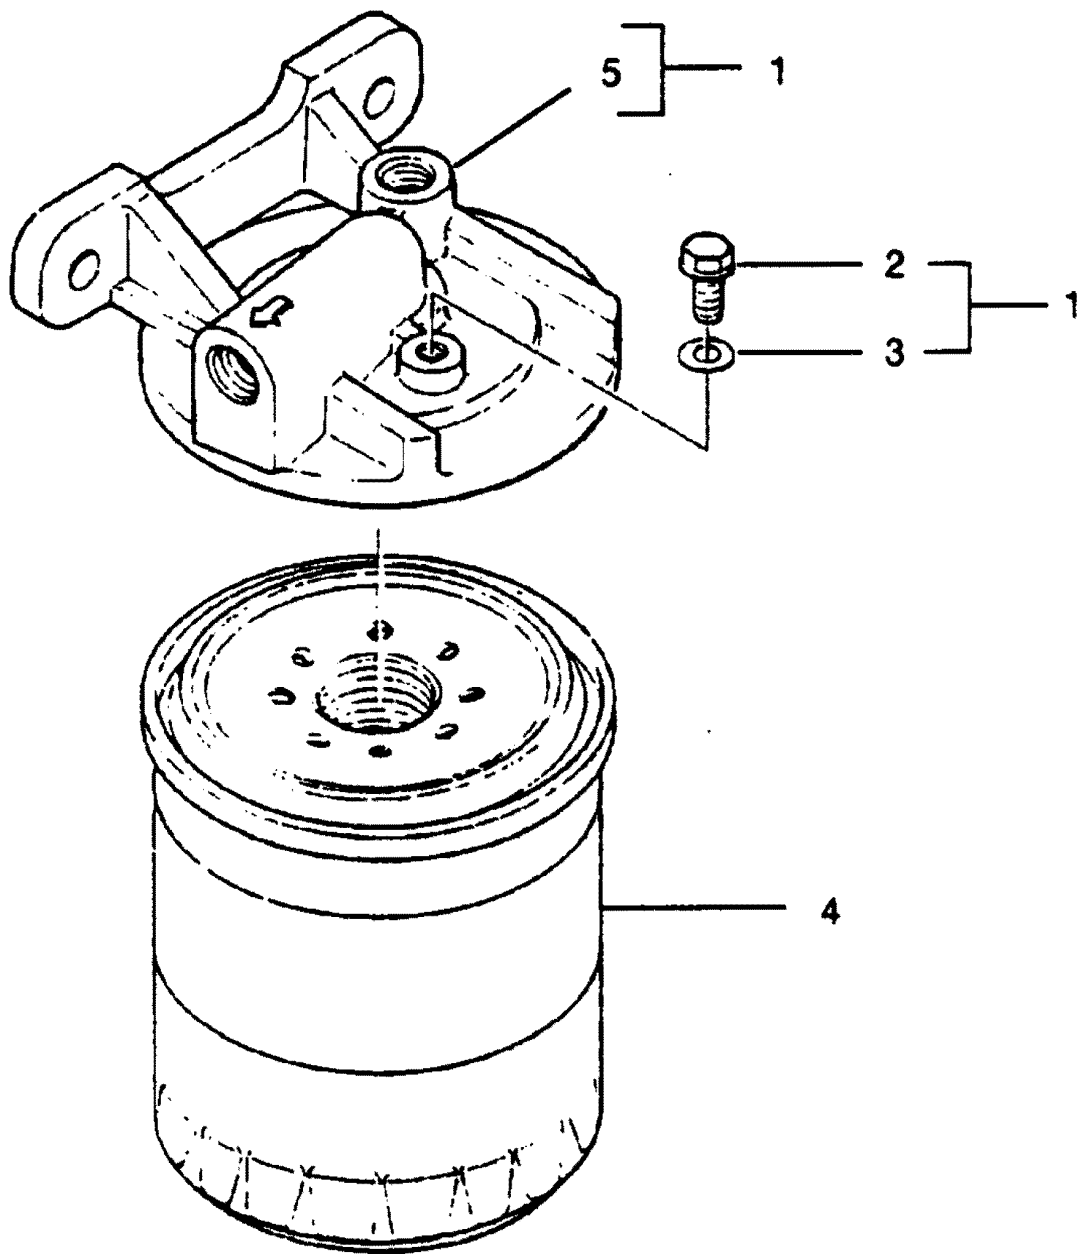

FUEL FILTER BASE ASSEMBLY (P/N 233002010)

FUEL FILTER BASE ASSEMBLY (P/N 233002010)

REF. NO.	PART NO.	SYM.	QTY.	DESCRIPTION
1	833101520		1	BASE ASSEMBLY, FILTER
2	833161210		1	PLUG, VENT
3	833641040		1	GASKET, PLUG
4	834011341		1	FILTER, FUEL - SPIN-ON
5	833111300		1	BASE, FILTER