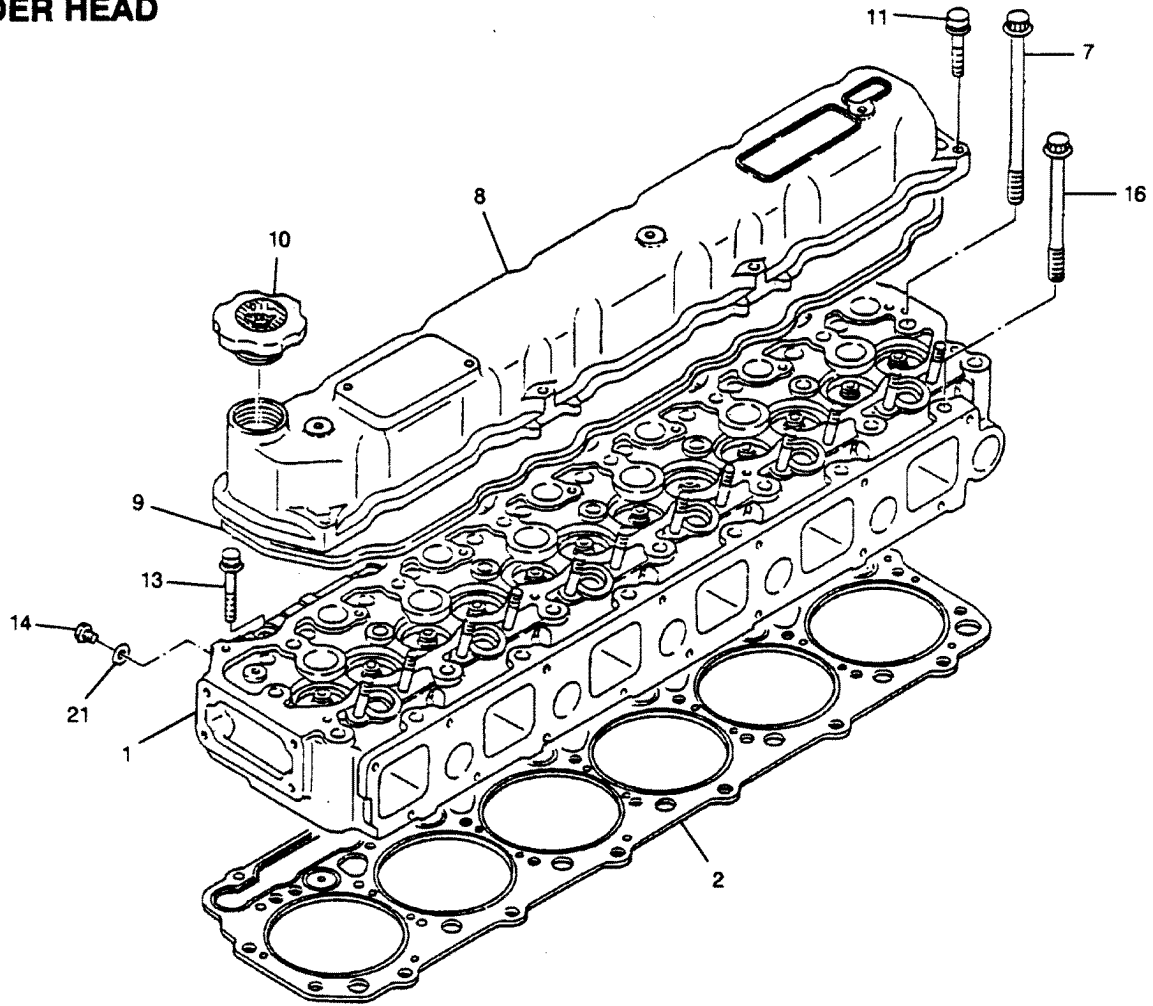

CYLINDER HEAD

IDER HEAD

12

CYLINDER HEAD

REF. NO.	PART NO.	SYM.	QTY.	DESCRIPTION
1	831103040		1	HEAD ASSEMBLY, CYLINDER
2	831151851		1	GASKET, CYLINDER HEAD
3	831221140		12	BUSHING, VALVE GUIDE REPAIR
4	831311210		6	SEAT, VALVE - INTAKE
5	831351320		6	SEAT, VALVE - EXHAUST
6	831851440		19	BOLT, CYLINDER HEAD
7	831851450		7	BOLT, CYLINDER HEAD
8	832112340		1	COVER, CYLINDER HEAD
9	832131560		1	GASKET, CYLINDER HEAD COVER
10	831081100		1	CAP, OIL FILLER
11	839108351		8	BOLT, CYLINDER HEAD COVER
12	831108750		12	STUD, NOZZLE HOLD DOWN
13	831110401		6	BOLT, CYLINDER HEAD
14	830912102		1	PLUG
15	833914101		6	PLUG, EXPANSION
16	833922107		6	PLUG, EXPANSION
17	833924103		6	PLUG, EXPANSION
18	833926102		6	PLUG, EXPANSION
19	833930105		6	PLUG, EXPANSION
20	833950103		1	PLUG, EXPANSION
21	835412100		1	WASHER, SEALING
22	830005080		1	BALL, STEEL