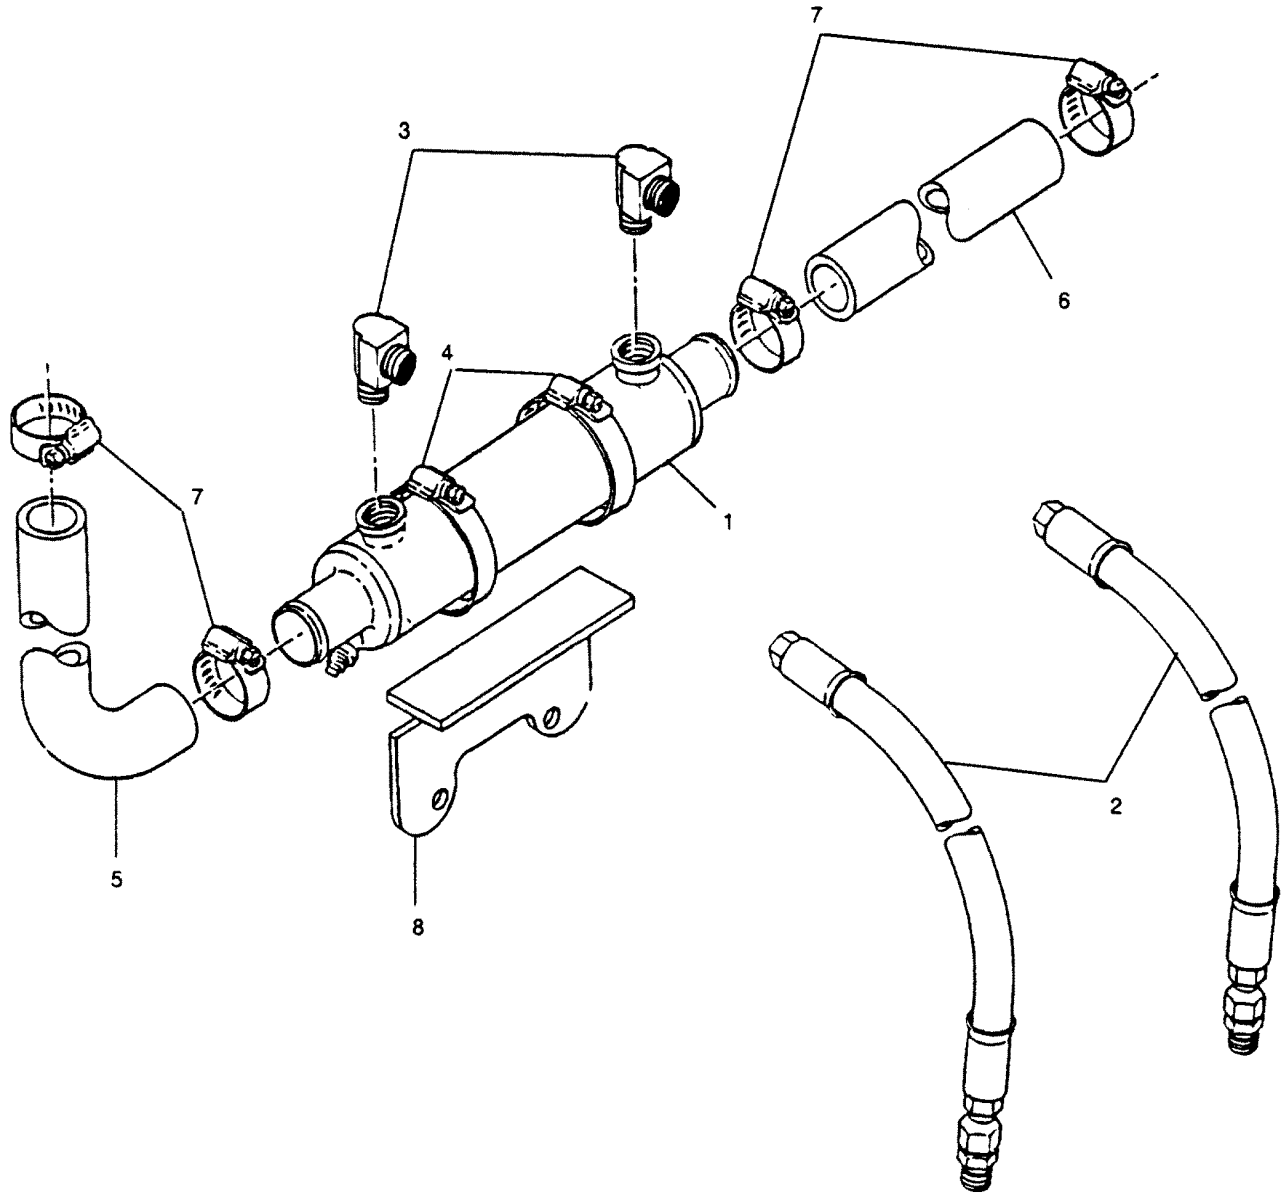

TRANSMISSION COOLER

TRANSMISSION COOLER

REF. NO.	PART NO.	SYM.	QTY.	DESCRIPTION
1	F728935		1	COOLER
2	F728770		2	HOSE, OIL
3	F700580		2	ELBOW, BRASS
4	F708307		2	CLAMP, COOLER
5	F728231		1	HOSE, WATER - 1-1/2 X 10,
6	F728232		1	HOSE, WATER - 1-1/2 X 12,
7	F700554		4	CLAMP, HOSE
8	F733520		1	BRACKET, OIL COOLER