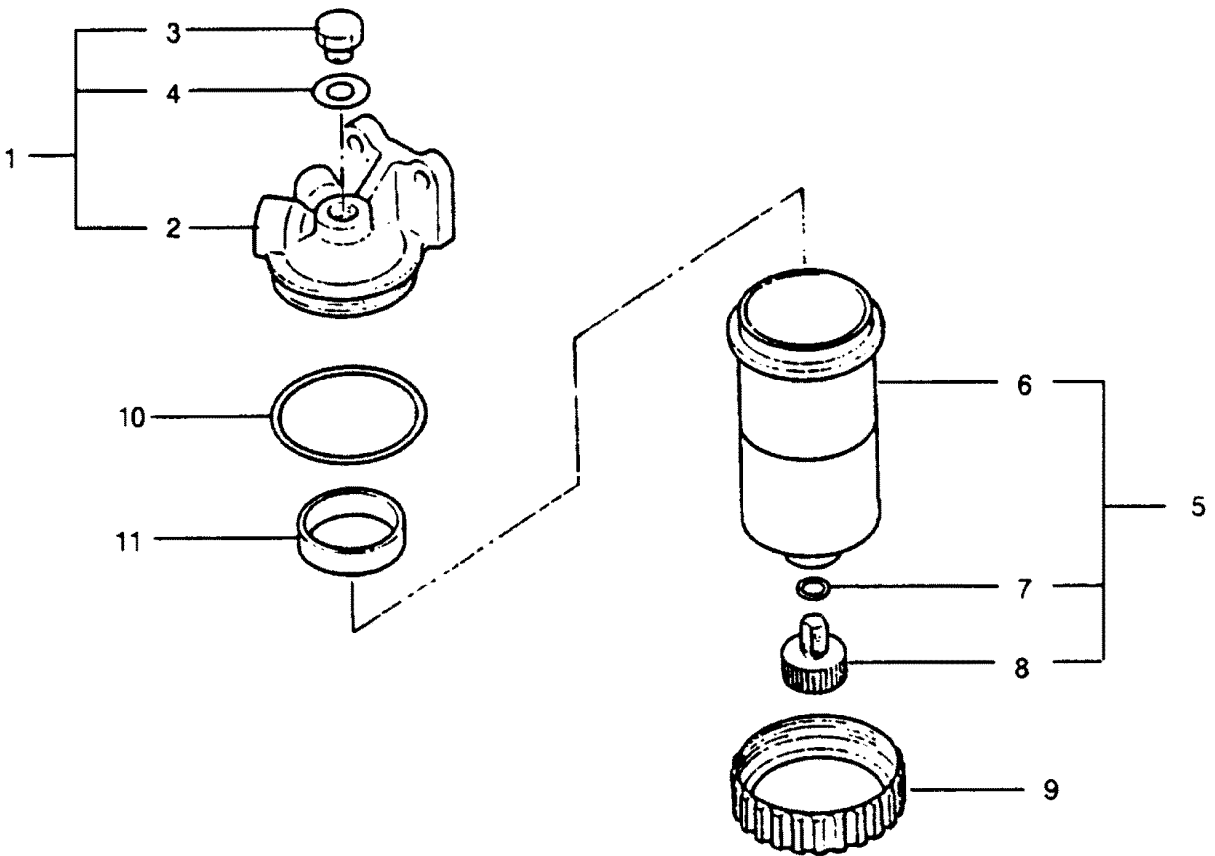

WATER SEPARATOR (P/N 448031080)

WATER SEPARATOR (P/N 448031080)

REF. NO.	PART NO.	SYM.	QTY.	DESCRIPTION
1	833601010		1	BASE ASSEMBLY, SEPARATOR
2	833611011		1	BASE, SEPARATOR
3	833161030		1	PLUG, VENT
4	833641010		1	GASKET, PLUG
5	833701010		1	BODY ASSEMBLY, SEPARATOR
6	833711010		1	BODY, SEPARATOR
7	835109103		1	O-RING
8	833221030		1	PLUG, DRAIN
9	833621020		1	RING, RETAINING
10	835159101		1	O-RING
11	833721010		1	FLOAT, INDICATOR