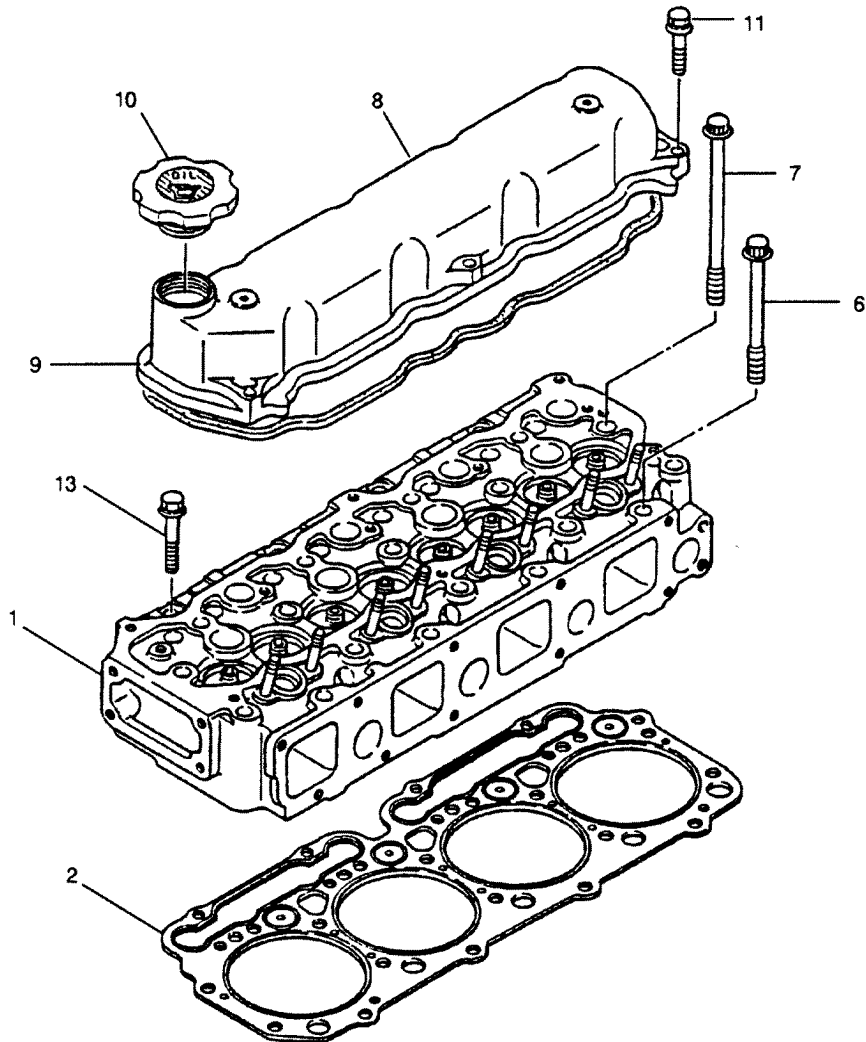

CYLINDER HEAD

CYLINDER HEAD

2

CYLINDER HEAD

REF. NO.	PART NO.	SYM.	QTY.	DESCRIPTION
1	831103400		1	CYLINDER HEAD - BARE
2	831151821		1	GASKET, CYLINDER HEAD
3	831221140		AR	BUSHING, VALVE GUIDE REPAIR
4	831311210		4	SEAT, VALVE - INTAKE
5	831351320		4	SEAT, VALVE - EXHAUST
6	831851440		13	BOLT, CYLINDER HEAD
7	831851450		5	BOLT, CYLINDER HEAD
8	832111940		1	COVER, CYLINDER HEAD
9	832131550		1	GASKET, CYLINDER HEAD COVER
10	831081100		1	CAP, OIL FILLER
11	839108351		6	BOLT, COVER
12	831108750		8	STUD, NOZZLE
13	831910128		4	BOLT
14	833914101		4	PLUG, CUP
15	833922107		4	PLUG, CUP
16	833924103		4	PLUG, CUP
17	833926102		4	PLUG, CUP
18	833930105		4	PLUG, CUP
19	833950103		1	PLUG, CUP
20	830005080		4	BALL