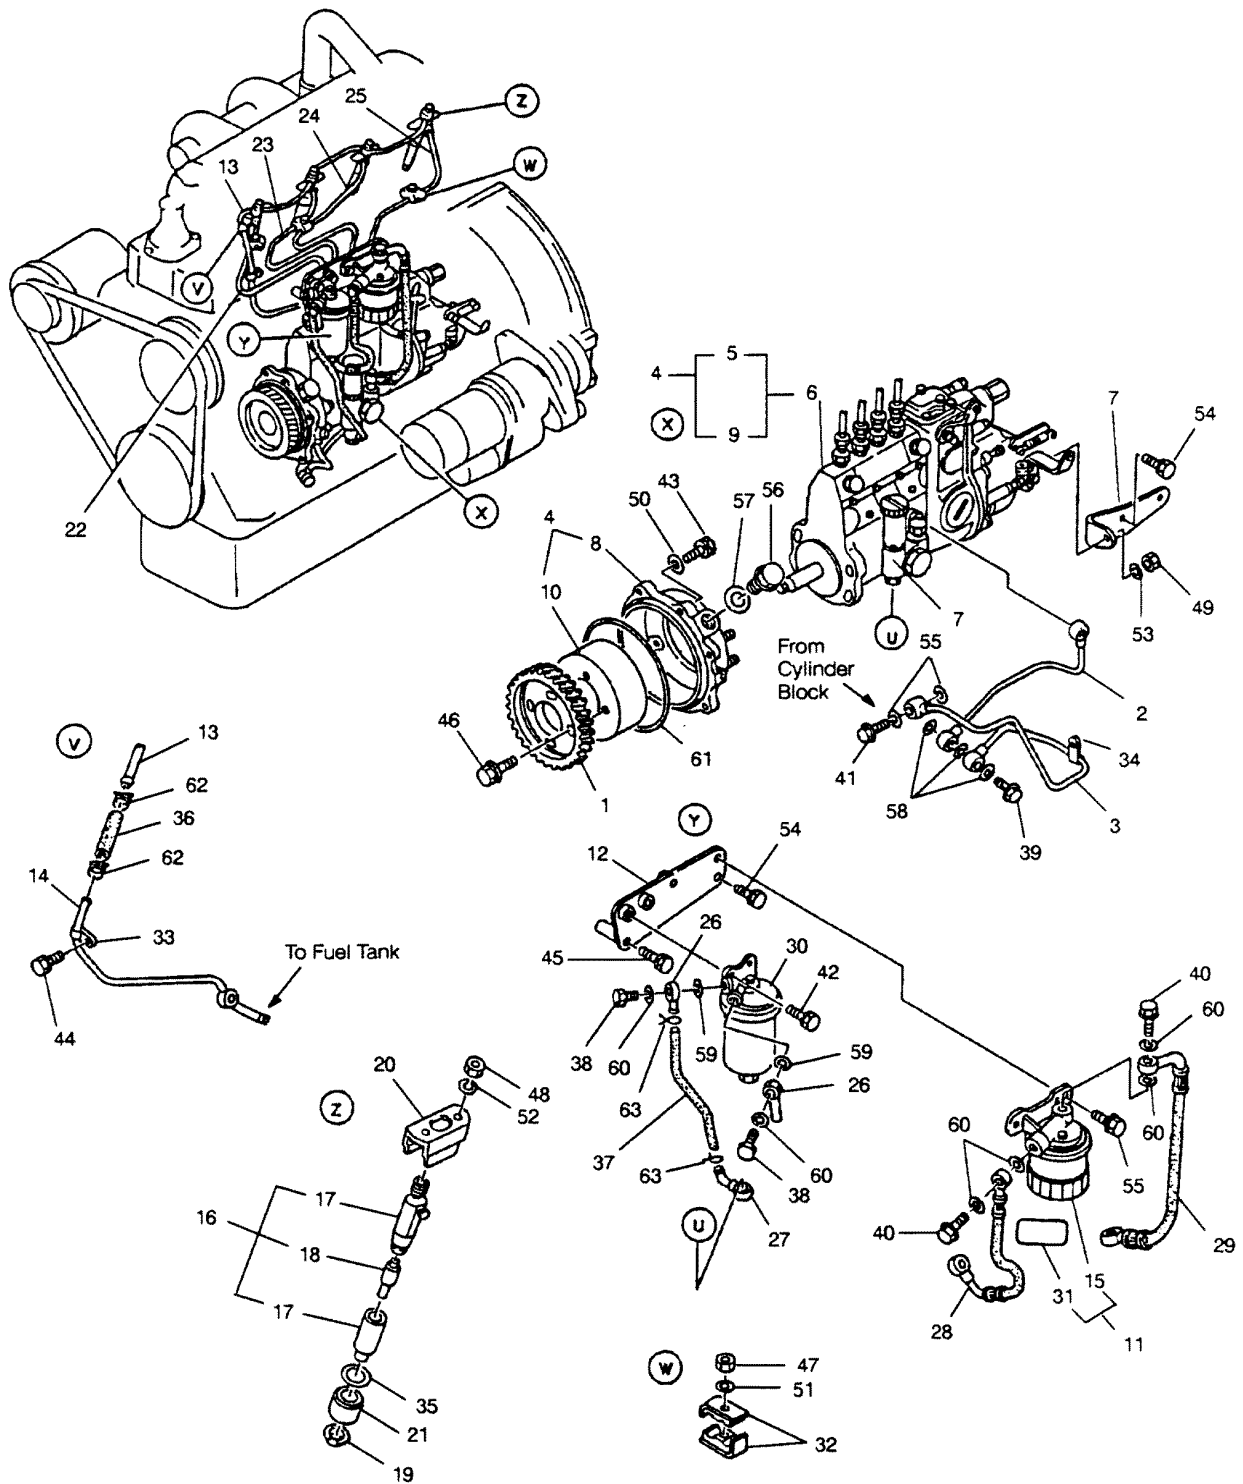

FUEL SYSTEM

FUEL SYSTEM

REF. NO.	PART NO.	SYM.	QTY.	DESCRIPTION
1	836131280		1	GEAR DRIVE
2	837731480		1	PIPE, OIL
3	837731371		1	PIPE, OIL
4	830202810		1	PUMP ASSEMBLY COMPLETE, INJECTION
7	833432060		1	BRACKET, PUMP
8	835011020		1	COVER, TIMER
9	835601630		1	PUMP ASSEMBLY, FUEL FEED
10	836111630		1	FLANGE, COUPLING
11	830101183		1	BASE ASSEMBLY, FUEL FILTER
12	830311210		1	BRACKET
13	830812020		1	PIPE, FUEL RETURN
14	830831331		1	PIPE, FUEL FEED
15	833001812		1	BASE & FILTER ASSEMBLY, FUEL
16	836001780		4	NOZZLE & HOLDER SET
17	836201630		4	HOLDER, INJECTION NOZZLE (FOR INDIVIDUAL COMPONENTS SEE SEPARATE SECTION)
18	836401560		4	NOZZLE, INJECTOR
19	836611140		4	GASKET, NOZZLE - COPPER
20	836651110		4	ADAPTER, NOZZLE
21	836671070		4	RING, PACKING - RUBBER
22	837111610		1	PIPE, INJECTOR - #1
23	837121600		1	PIPE, INJECTOR - #2
24	837131540		1	PIPE, INJECTOR - #3
25	837141570		1	PIPE, INJECTOR - #4
26	837811620		2	PIPE, FUEL
27	837811981		1	PIPE, FUEL
28	838061610		1	HOSE, FUEL
29	838063030		1	HOSE, FUEL
30	838031080		1	SEPARATOR ASSEMBLY, WATER (FOR INDIVIDUAL COMPONENTS SEE SEPARATE SECTION)
31	835816020		1	PLATE, CAUTION
32	839041930		6	CLIP, PIPE
33	839042230		1	CLIP, PIPE
34	839041170		1	CLIP, PIPE
35	830111145		4	SHIM, NOZZLE
36	830231118		1	HOSE, FUEL
37	830562139		1	TUBE
38	831913101		2	BOLT, BANJO
39	832910189		1	BOLT, BANJO
40	832914137		2	BOLT, BANJO
41	832910235		1	BOLT, BANJO
42	839108301		2	BOLT
43	839108351		3	BOLT
44	839108451		1	BOLT

CONTINUED ON NEXT PAGE ➡