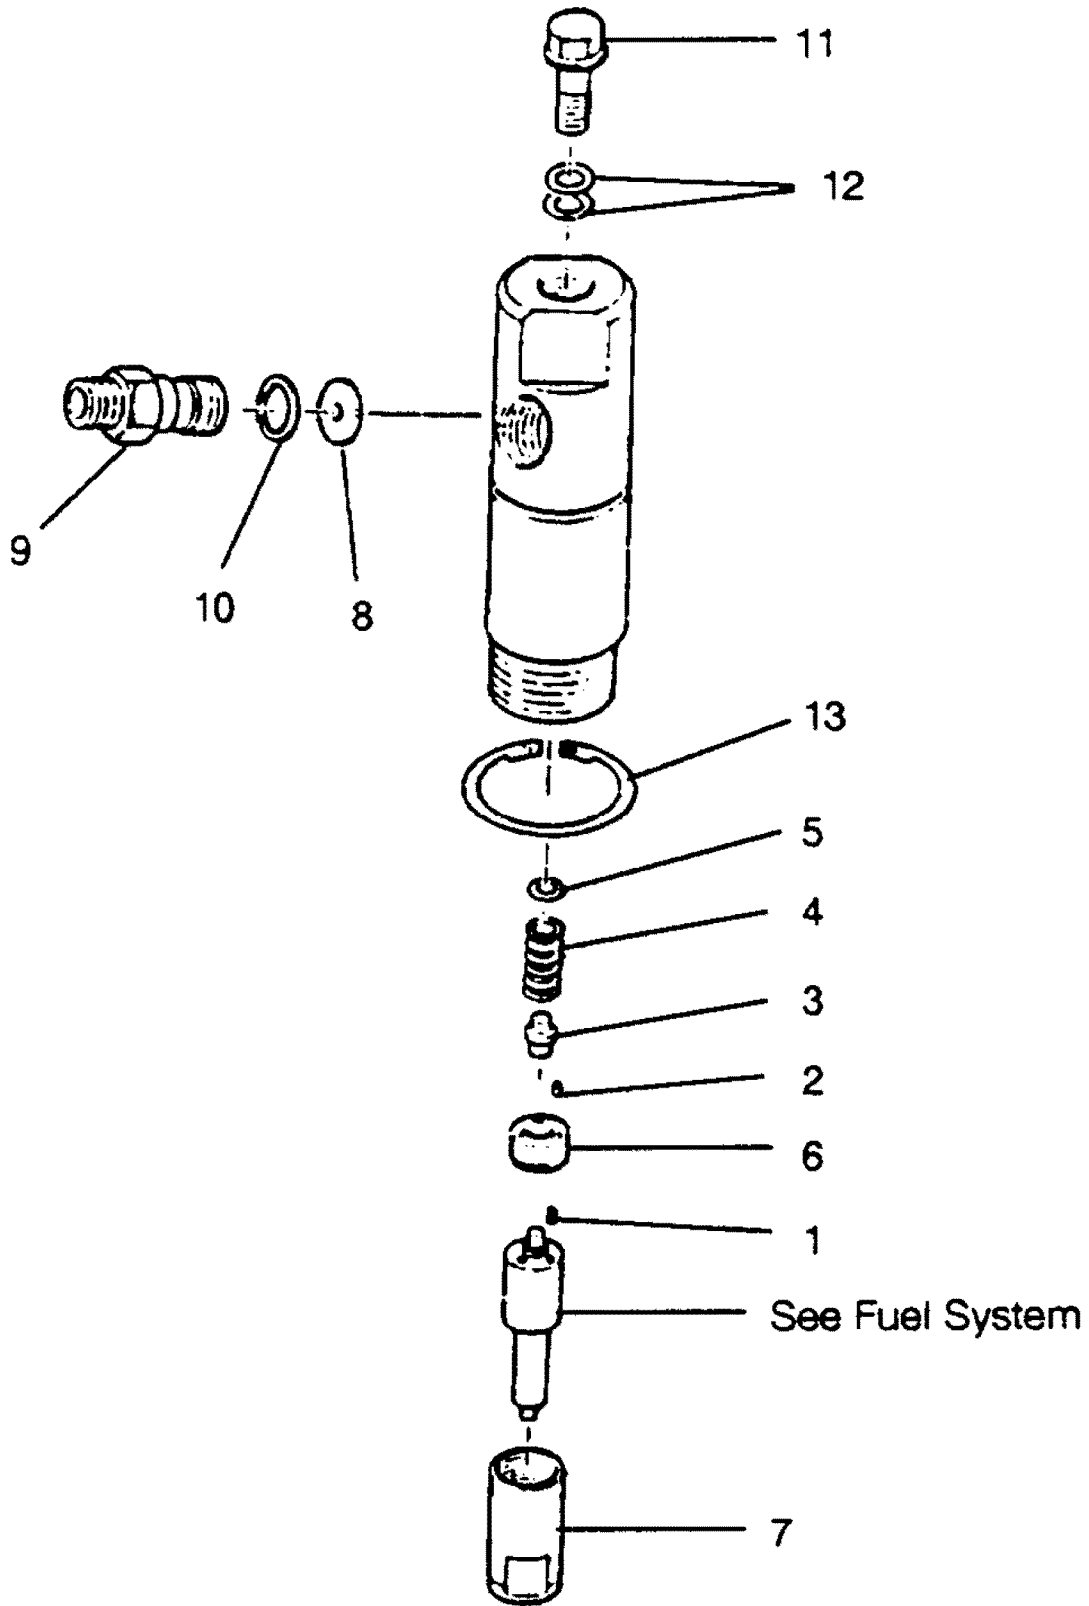

## INJECTOR NOZZLE (P/N 236201630)

REF. NO.	PART NO.	SYM.	QTY.	DESCRIPTION
1	836221070		2	PIN, DOWEL
2	836221080		1	PIN, DOWEL
3	836161190		1	PIN, NOZZLE
4	836151180		1	SPRING
6	836171560		1	DISTANCE PIECE
7	836221230		1	NUT, NOZZLE
8	836211080		1	GASKET
9	836111221		1	CONNECTOR, INLET
10	836671090		1	RING, PACKING
11	838311410		1	BOLT, BANJO
12	838431870		2	GASKET
13	838831080		1	RING, RETAINER