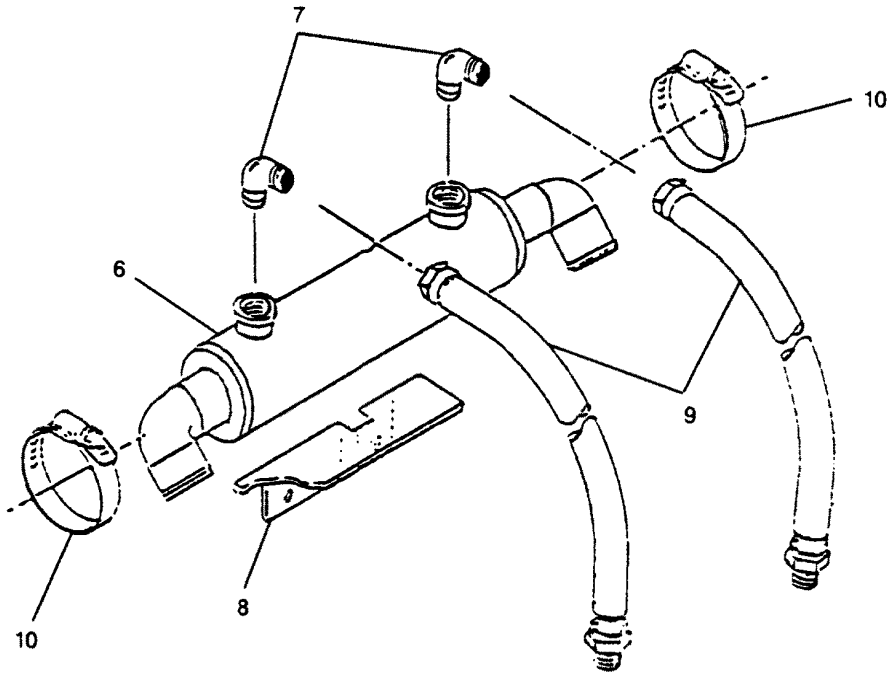

HURTH TRANSMISSION AND COOLER

HURTH TRANSMISSION AND COOLER

REF. NO.	PART NO.	SYM.	QTY.	DESCRIPTION
1	F708028		1	TRANSMISSION, HURTH HSW630A-2.0:1
2	35-815419		1	FILTER KIT, TRANSMISSION
3	F2319		4	SCREW, TRANS. MOUNTING
4	F8153		6	WASHER, LOCK
5	F8165		6	WASHER, FLAT
6	F728935		1	COOLER, TRANSMISSION
7	F700580		2	ELBOW, OIL LINE
8	F733520		1	BRACKET, COOLER
9	F733770		2	HOSE ASSY., TRANS. OIL
10	F700944		2	CLAMP, OIL COOLER
11	F733155		2	STUD, TRANS. MOUNTING
12	F7066		2	NUT, TRANS. MTG. STUD
NS	F728520		1	BRACKET, SHIFT CABLE
	F2414		2	SCREW, SHIFT BRACKET
	F2205		2	WASHER, LOCK-SHIFT BRKT. SCREW
	F708821		1	KIT, SHIFT & THROTTLE CABLE END