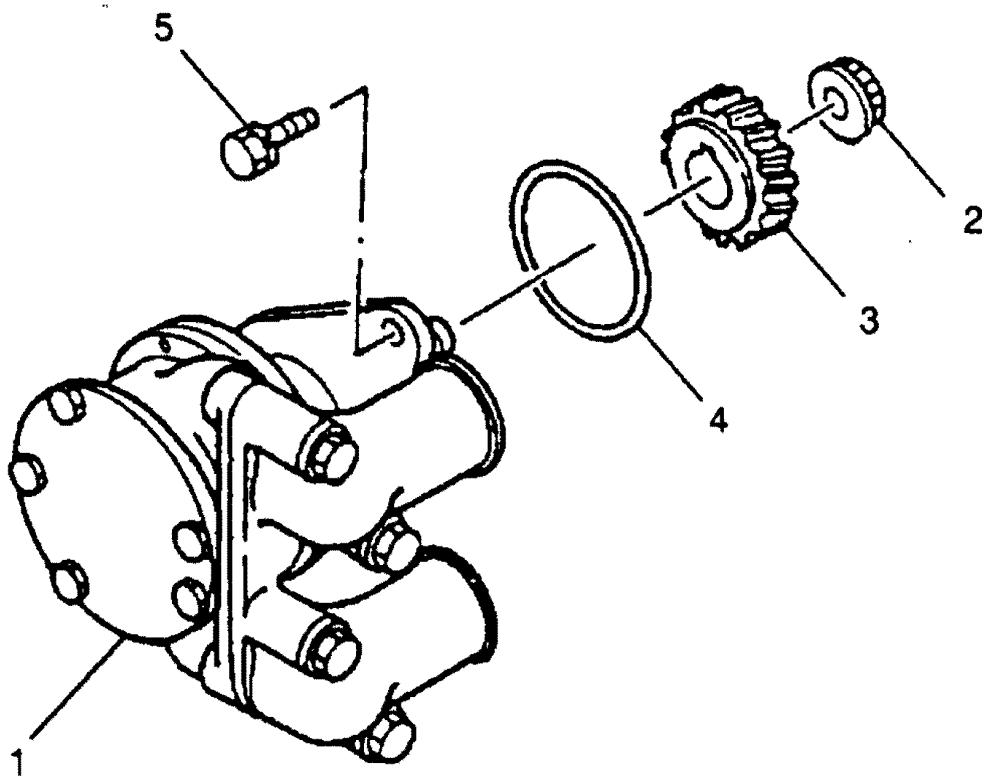

RAW WATER PUMP (P/N 161003010)

RAW WATER PUMP (P/N 161003010)

REF. NO.	PART NO.	SYM.	QTY.	DESCRIPTION
1	831003010		1	PUMP ASSEMBLY, COMPLETE
2	832661090		1	NUT, GEAR
3	833511110		1	GEAR, DRIVE
4	835160104		1	O-RING
5	830110250		2	BOLT
NS	831311510		1	IMPELLER, PUMP
	831191410		1	GASKET, END COVER