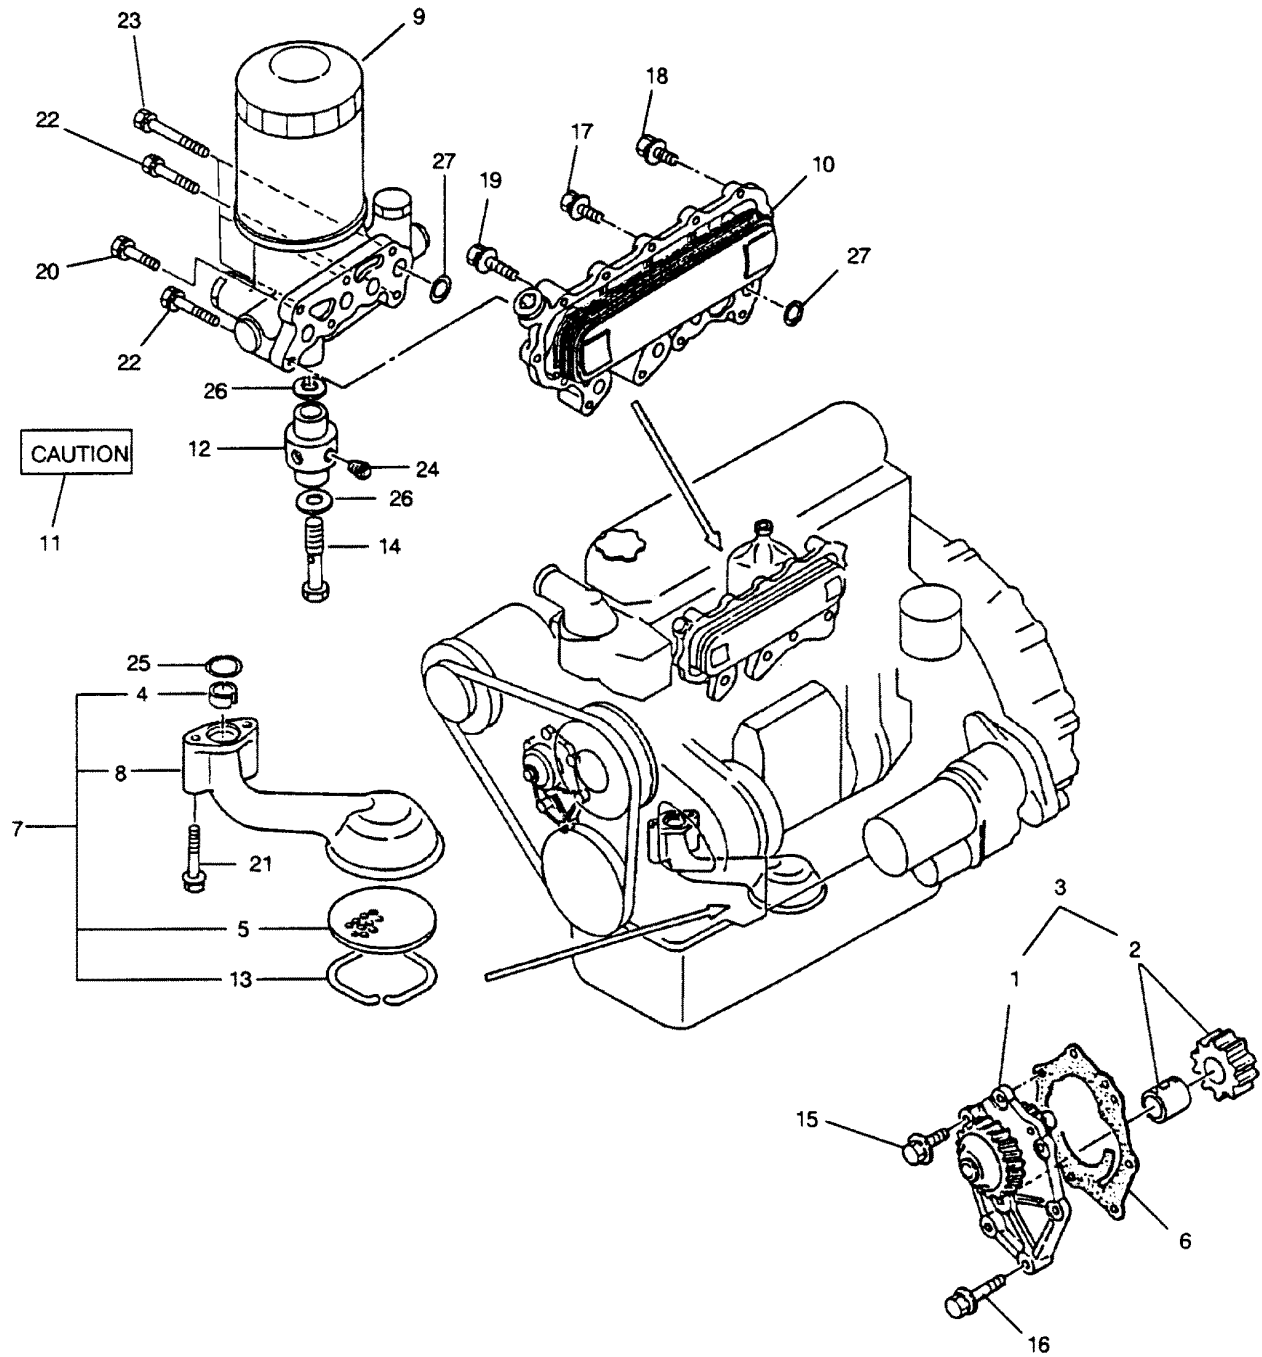

LUBRICATING SYSTEM

LUBRICATING SYSTEM

REF. NO.	PART NO.	SYM.	QTY.	DESCRIPTION
1	830121221		1	COVER, OIL PUMP
2	831071250		1	COVER ASSEMBLY, OIL PUMP
3	831101521		1	PUMP ASSEMBLY, OIL
4	831141050		1	GUIDE, O-RING
5	831161071		1	SCREEN, STRAINER
6	831191121		1	GASKET, OIL PUMP
7	831401390		1	STRAINER ASSEMBLY
8	831411230		1	STRAINER
9	836003490		1	BASE ASSEMBLY, OIL FILTER (FOR INDIVIDUAL COMPONENTS, SEE SEPARATE SECTION)
10	837101680		1	COOLER ASSEMBLY, OIL (FOR INDIVIDUAL COMPONENTS SEE SEPARATE SECTION)
11	835818181		1	PLATE, CAUTION
12	830235130		1	CONNECTOR, PIPE
13	830875111		1	RING, RETAINING
14	831914237		1	BOLT, BANJO
15	838108200		5	BOLT, OIL PUMP
16	838108350		2	BOLT, OIL PUMP
17	838208300		3	BOLT, OIL COOLER
18	839108251		5	BOLT
19	839108401		2	BOLT
20	839108602		1	BOLT
21	839108651		2	BOLT, STRAINER
22	919108852		2	BOLT
23	839908115		3	BOLT
24	832910115		3	PLUG
25	834402135		1	O-RING, STRAINER
26	835914110		3	WASHER, SEALING
27	835119101		8	O-RING