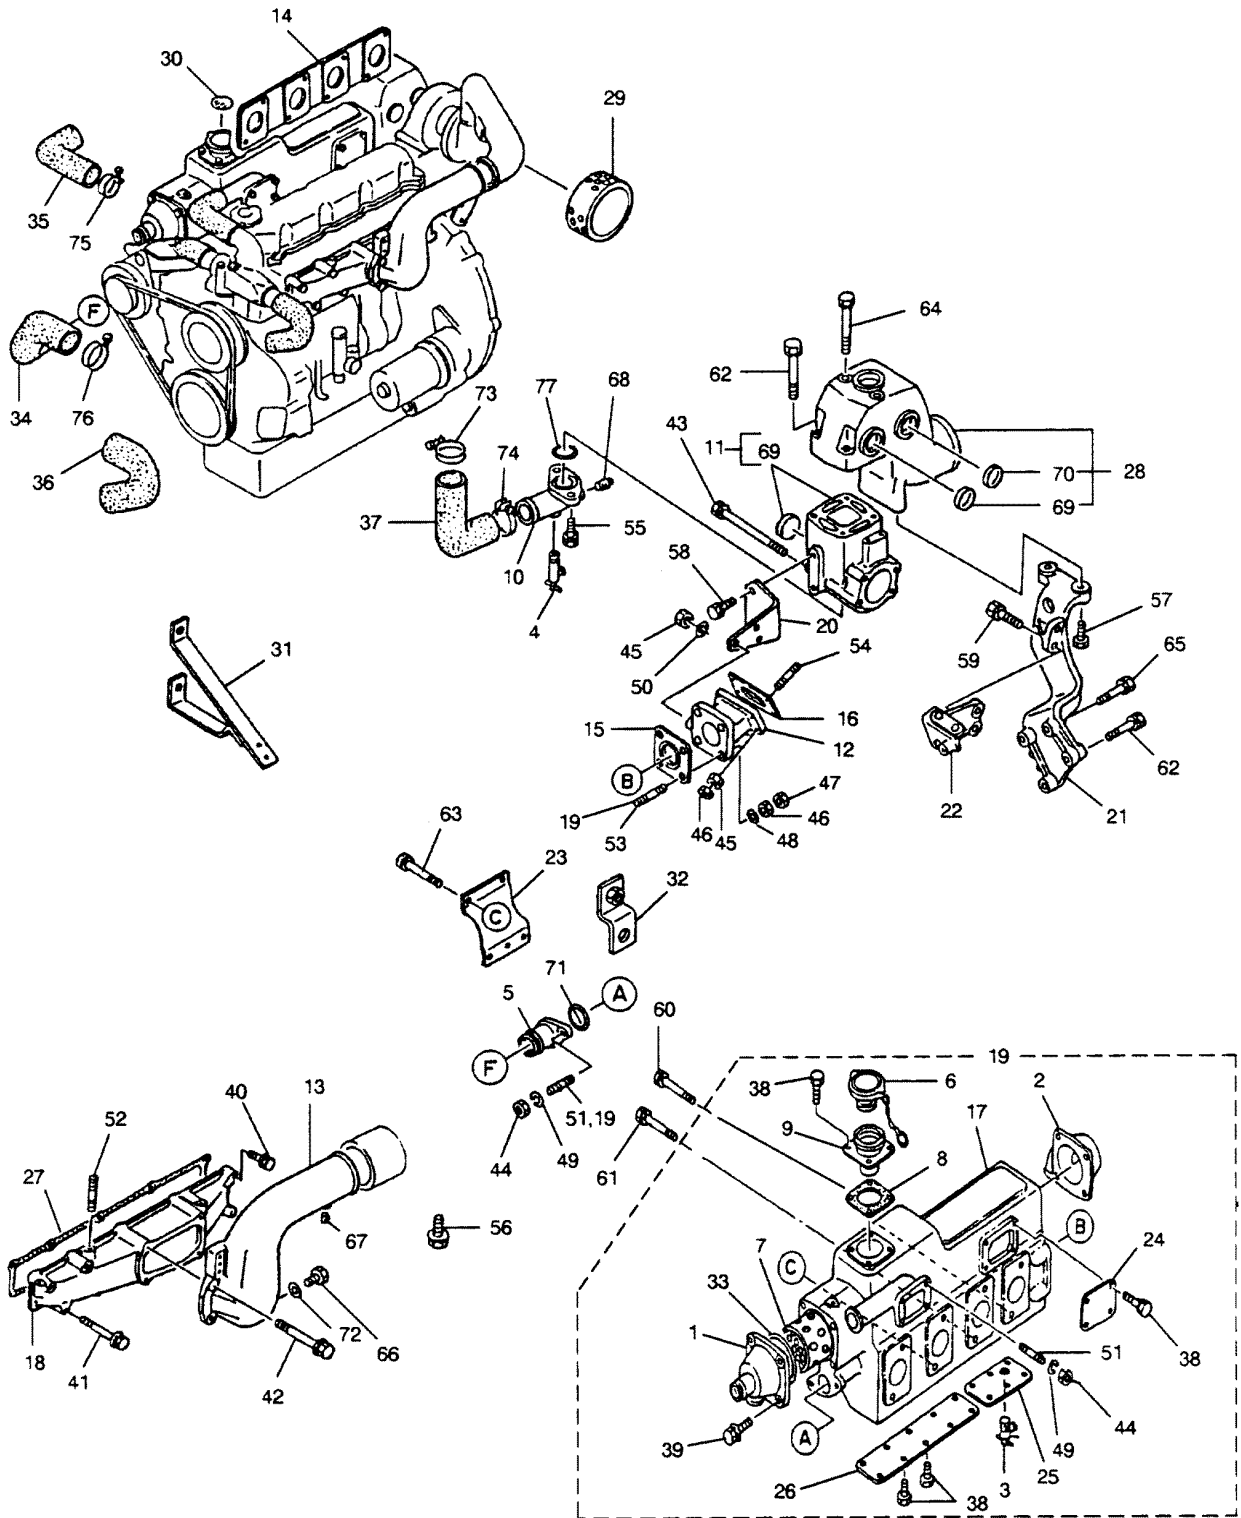

INTAKE AND EXHAUST SYSTEM

INTAKE AND EXHAUST SYSTEM

REF. NO.	PART NO.	SYM.	QTY.	DESCRIPTION
1	832071120		1	COVER, END
2	832071150		1	COVER, END
3	830511090		1	PETCOCK, COOLANT
4	830511100		1	PETCOCK, WATER
5	831131620		1	PIPE, COOLANT
6	834011290		1	CAP, PRESSURE
7	834051020		1	ELEMENT, HEAT EXCHANGER
8	834131040		1	GASKET, SEAT
9	835851020		1	SEAT, FILLER
10	836911170		1	PIPE, COOLANT
11	830211121		1	PIPE, ADAPTER - EXHAUST
12	830211091		1	PIPE, TURBO
13	830313131		1	PIPE, INTAKE
14	831041122		1	GASKET, EXHAUST MANIFOLD
15	831041250		1	GASKET
16	831041210		1	GASKET, TURBO
17	831051020		1	MANIFOLD CASE, EXHAUST
18	831112871		1	MANIFOLD, INTAKE
19	831401100		1	MANIFOLD ASSEMBLY, EXHAUST
20	831521530		1	BRACKET, MANIFOLD
21	831521480		1	BRACKET, MANIFOLD
22	831521420		1	BRACKET, MANIFOLD
23	831521362		1	BRACKET, MANIFOLD
24	831691150		2	PLATE, MANIFOLD
25	831691170		1	PLATE, MANIFOLD
26	831691180		1	PLATE, MANIFOLD
27	831711401		1	GASKET, MANIFOLD
28	834401931		1	RISER, EXHAUST
29	837203360		1	AIR CLEANER ASSEMBLY (FOR INDIVIDUAL COMPONENTS SEE SEPARATE SECTION)
30	835614470		1	PLATE, CAUTION
31	831043092		1	BRACKET, THROTTLE
32	839932830		1	HOLDER, CLIP
33	830115222		2	GASKET, END CAP
34	830234364		1	HOSE, COOLANT
35	830234365		1	HOSE, COOLANT
36	830234366		1	HOSE, COOLANT
37	830234378		1	HOSE, WATER
38	838108200		26	BOLT
39	839088252		8	BOLT, END COVER
40	839108402		2	BOLT, MANIFOLD
41	839108552		4	BOLT, MANIFOLD
42	839108952		4	BOLT, PIPE

CONTINUED ON NEXT PAGE ➡