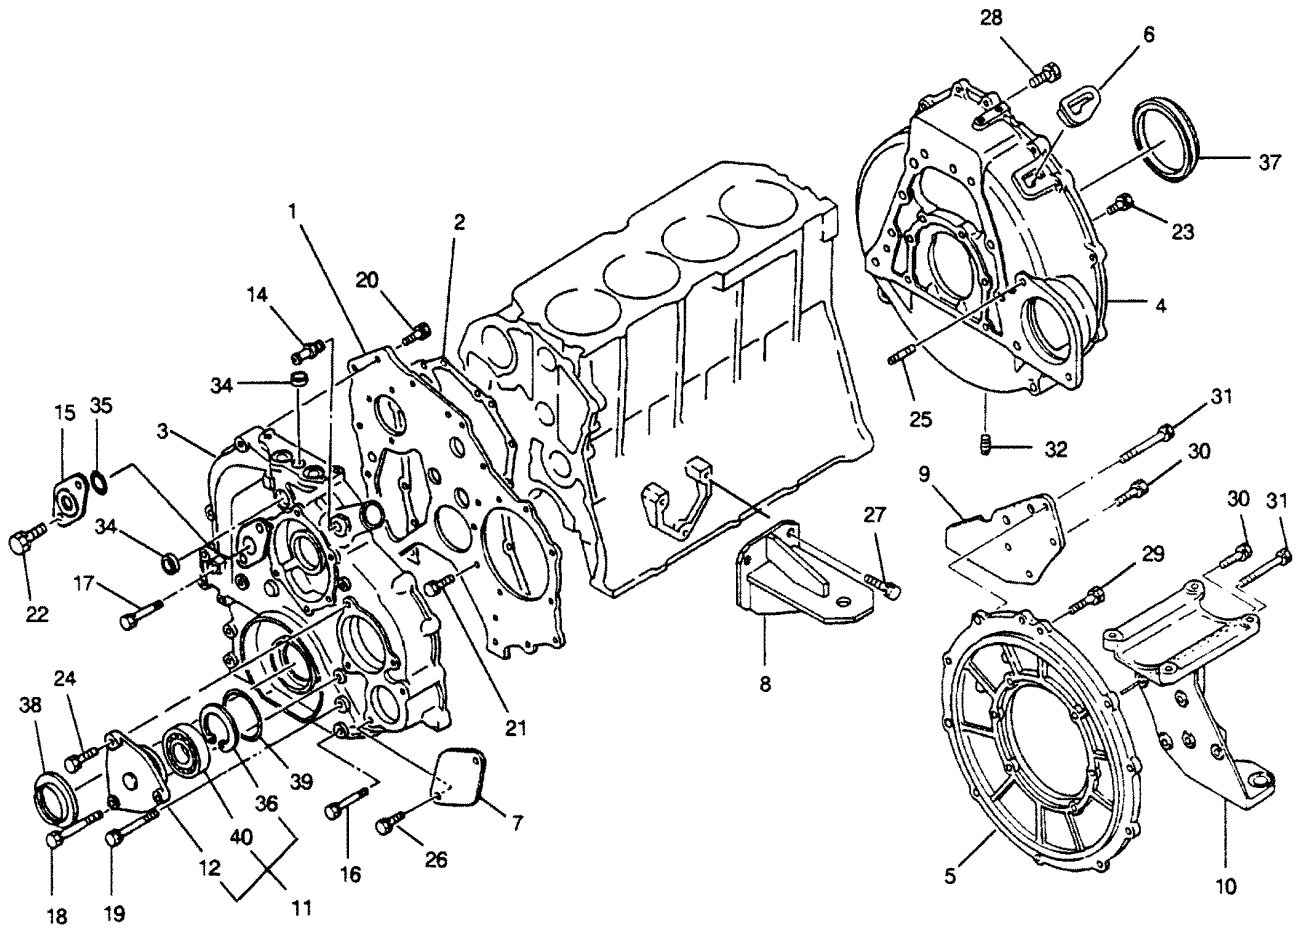

TIMING COVER AND FLYWHEEL HOUSING

REF. NO.	PART NO.	SYM.	QTY.	DESCRIPTION
1	833111330		1	PLATE, TIMING COVER
2	833121101		1	GASKET, PLATE
3	833223120		1	COVER, TIMING GEAR
4	833512842		1	HOUSING, FLYWHEEL - FRONT
5	833513481		1	HOUSING, FLYWHEEL - REAR
6	833611250		1	COVER, INSPECTION
7	834991060		1	PLATE, SEAL
8	833011341		2	BRACKET, ENGINE MTG. - FRONT
9	833031332		1	BRACKET, ENGINE MTG. - RIGHT REAR
10	833251530		1	BRACKET, ENGINE MTG. - LEFT REAR
11	836901101		1	CASE ASSY., BEARING HOLDER
12	834999983		1	CASE, BEARING HOLDER
13	833911330		1	POINTER, TIMING
14	833011050		1	PIPE, COOLANT
15	830211235		1	FLANGE
16	838108650		5	BOLT, COVER
17	838108850		3	BOLT, COVER
18	838108900		2	BOLT, COVER
19	838108750		1	BOLT, COVER
20	838108200		4	BOLT, COVER
21	838108160		4	BOLT, PLATE
22	839108202		2	BOLT, FLANGE
23	839108351		6	BOLT, HOUSING
24	839108252		3	BOLT, CASE
25	835114350		1	STUD, STARTER
26	830110250		2	BOLT, PLATE
27	830210300		6	BOLT, BRACKET
28	831114402		8	BOLT, HOUSING
29	831110401		6	BOLT, HOUSING
30	831210301		4	BOLT, BRACKET
31	831910118		4	BOLT, BRACKET
32	832210080		1	PLUG HOUSING
33	833922105		1	PLUG, CUP
34	833932102		1	PLUG, CUP
35	834402135		1	O-RING
36	831372250		1	RING, RETAINING
37	832800109		1	SEAL, OIL
38	832858104		1	SEAL, OIL
39	835181102		1	O-RING

CONTINUED ON NEXT PAGE ➡

TIMING COVER AND FLYWHEEL HOUSING