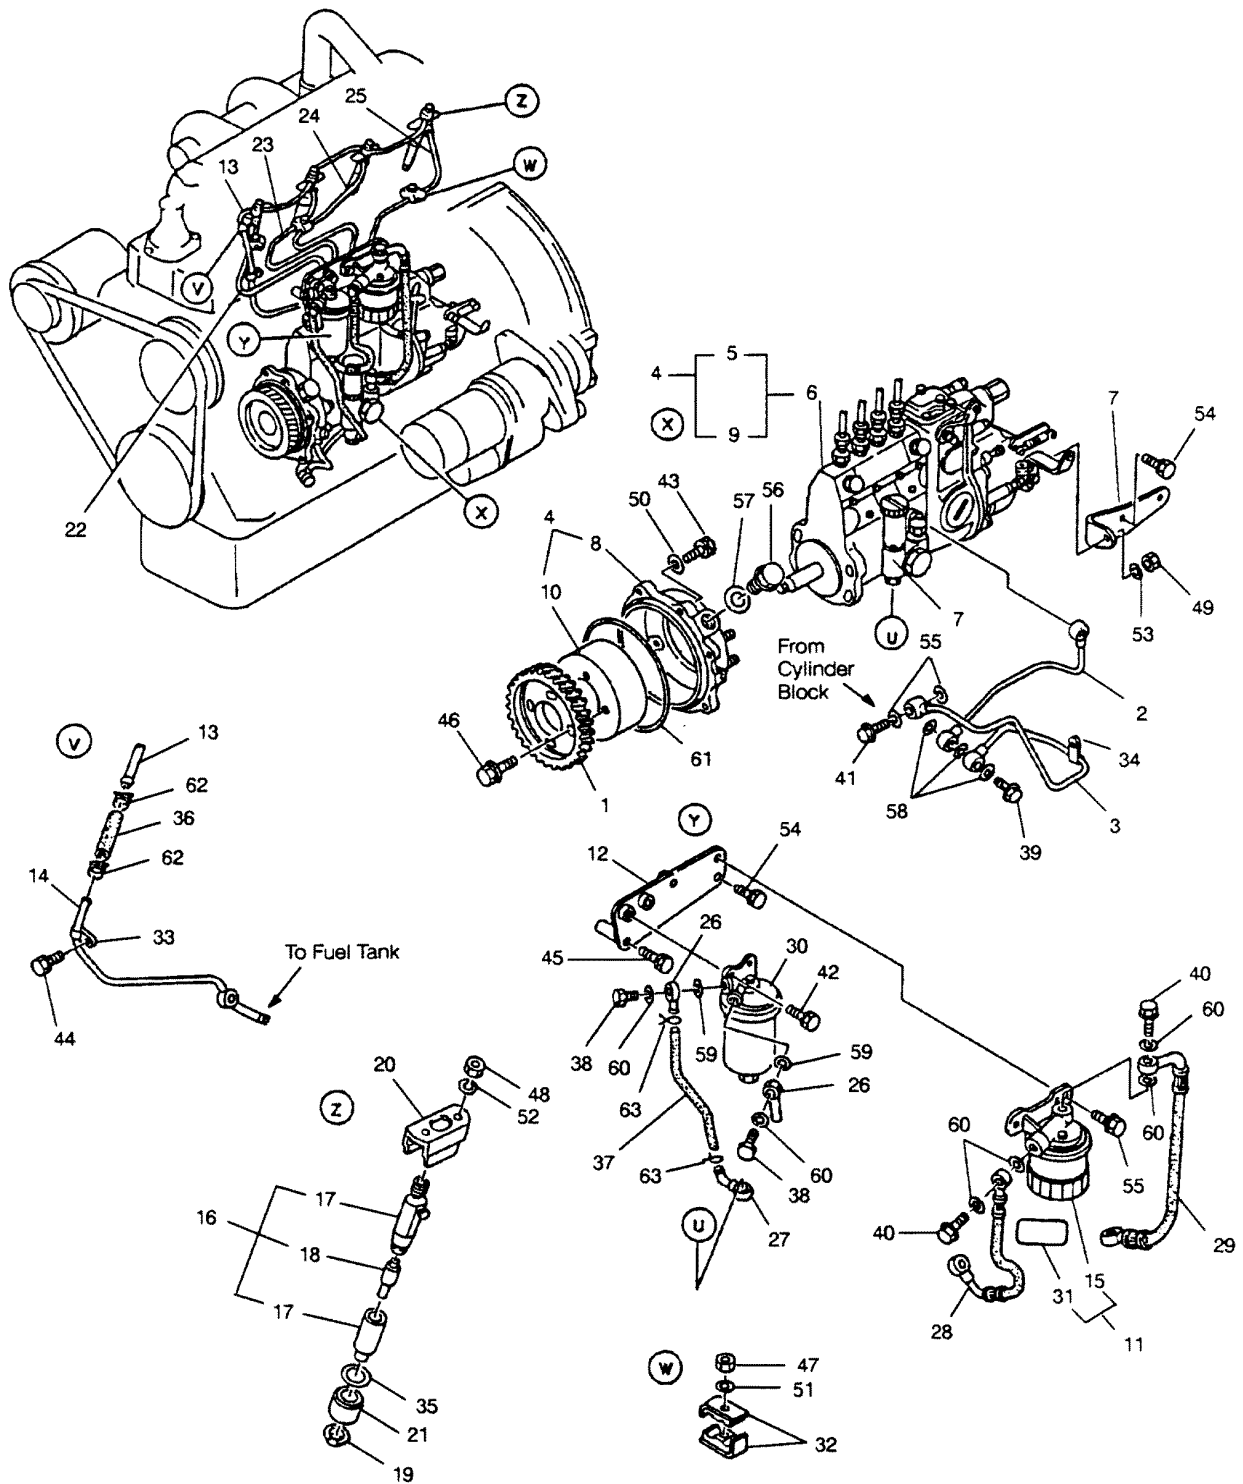

FUEL SYSTEM

FUEL SYSTEM

REF. NO.	PART NO.	SYM.	QTY.	DESCRIPTION
45	839908113		1	BOLT
46	839908143		4	BOLT
47	830106050		3	NUT
48	830108070		8	NUT
49	830110080		1	NUT
50	836208220		1	WASHER, FLAT
51	838006150		3	WASHER, LOCK
52	838008200		8	WASHER, LOCK
53	838010250		1	WASHER, LOCK
54	830110250		3	BOLT
55	831110351		2	BOLT
56	831922102		1	PLUG
57	835422150		1	WASHER, SEALING
58	835910105		5	WASHER, SEALING
59	835913110		2	WASHER, SEALING
60	835914104		6	WASHER, SEALING
61	835101125		1	O-RING
62	835410105		2	CLIP
63	835415104		2	CLIP