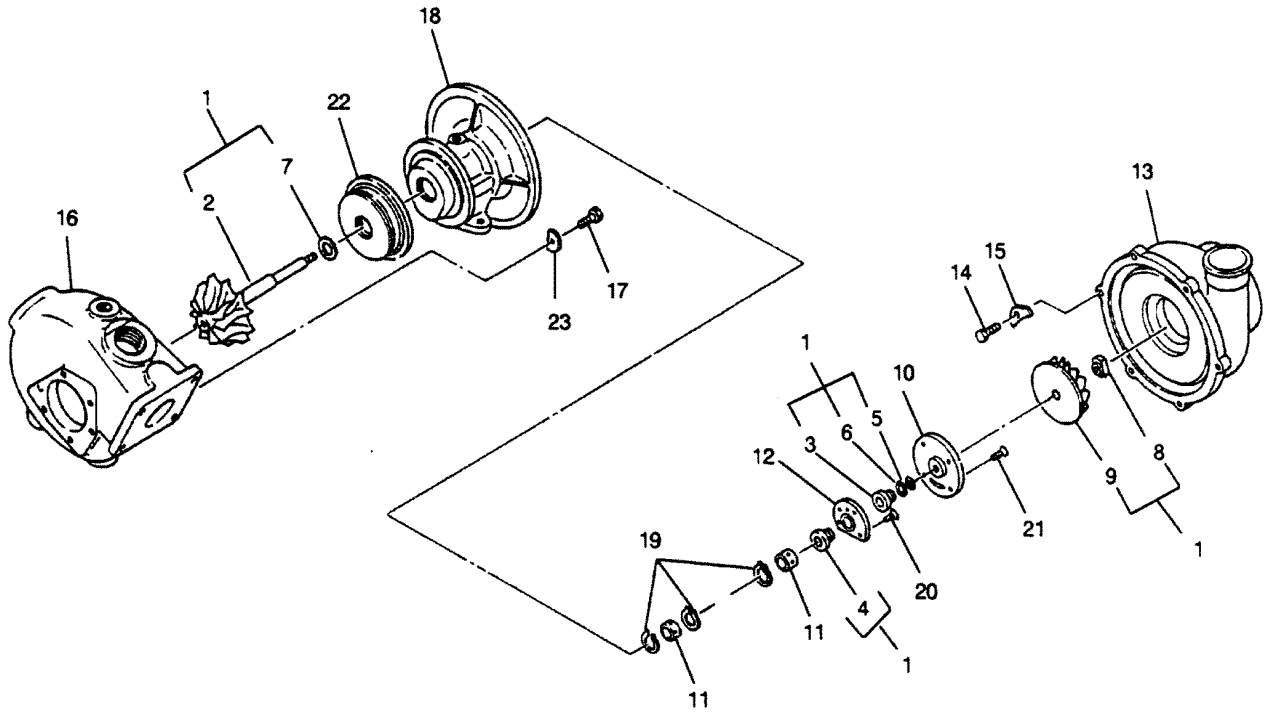

TURBOCHARGER (P/N 241001350)

TURBOCHARGER (P/N 241001350)

REF. NO.	PART NO.	SYM.	QTY.	DESCRIPTION
1	831501140		1	ROTOR ASSEMBLY
2	831151320		1	ROTOR
3	831161080		1	THROWER, OIL
4	831221080		1	BUSHING
5	831241200		1	SEAL, RING
6	831241190		1	SEAL, RING
7	831241270		1	SEAL, RING
8	831171250		1	NUT
9	831181200		1	IMPELLER, BLOWER
10	831271160		1	PLATE, BACK
11	831311160		2	BEARING
12	831431140		1	BEARING, THRUST
13	831141130		1	CASE, BLOWER
14	831451240		6	BOLT
15	831231220		6	PLATE
16	831111440		1	CASE, TURBINE
17	831451190		6	BOLT
18	831211260		1	CASE, BEARING
19	831321110		3	RING, NOZZLE
20	831361120		4	SCREW
21	831361130		3	SCREW
22	831411140		1	PROTECTOR, HEAT
23	831231270		6	PLATE