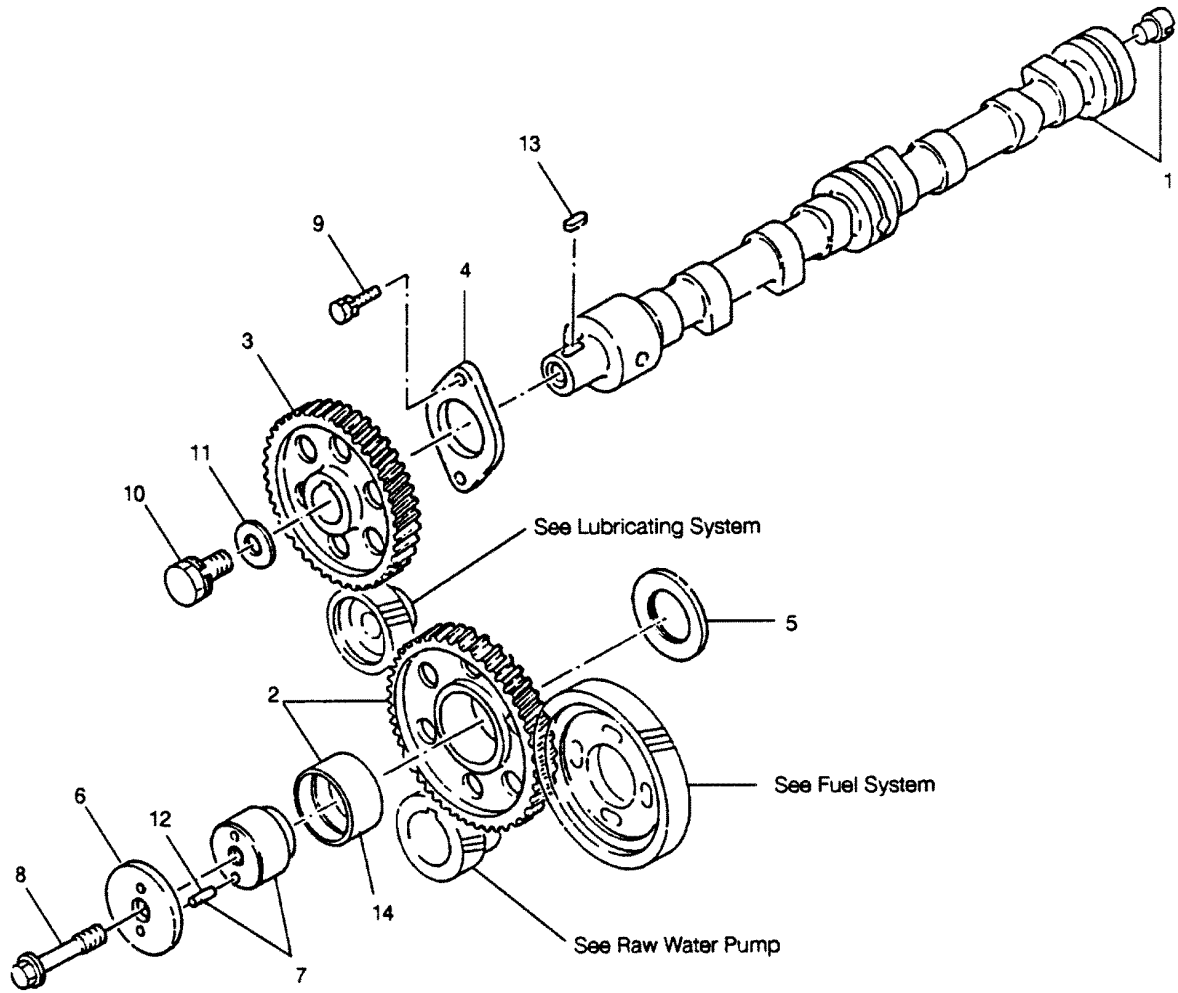

CAMSHAFT AND IDLER GEAR

CAMSHAFT AND IDLER GEAR

REF. NO.	PART NO.	SYM.	QTY.	DESCRIPTION
1	835011042		1	CAMSHAFT ASSEMBLY
2	835051280		1	GEAR, IDLER
3	835231290		1	GEAR, CAMSHAFT
4	835711040		1	PLATE, CAMSHAFT THRUST
5	835721090		1	PLATE, IDLER GEAR THRUST
6	835721100		1	PLATE, IDLER GEAR
7	835801240		1	SHAFTASSY., IDLER GEAR
8	830124244		1	BOLT, IDLER GEAR
9	838108250		2	BOLT, THRUST PLATE
10	838114400		1	BOLT, GEAR
11	836214440		1	WASHER, FLAT
12	830406100		2	PIN
13	833307200		1	KEY, GEAR
14	836750124		1	BUSHING