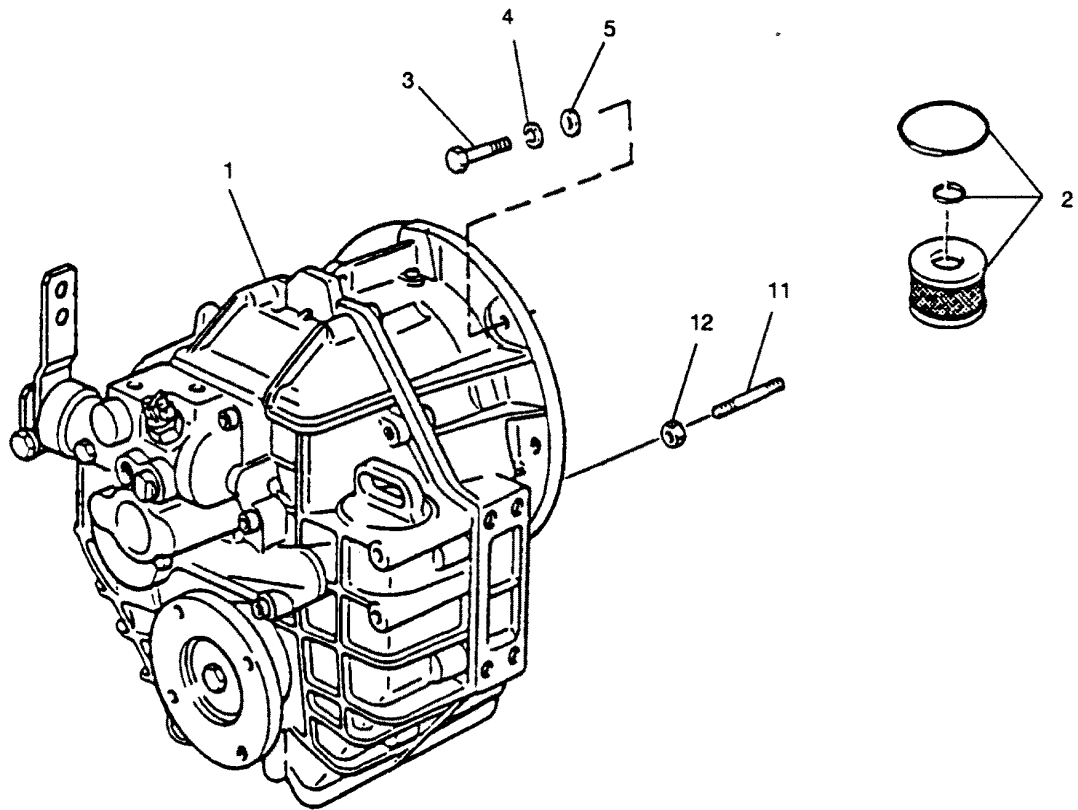

HURTH TRANSMISSION AND COOLER

HURTH TRANSMISSION AND COOLER

REF. NO.	PART NO.	SYM.	QTY.	DESCRIPTION
1	F708028		1	TRANSMISSION, HURTH HSW630A-2.0:1
2	35-815419		1	FILTER KIT, TRANSMISSION
3	F2319		4	SCREW, TRANS. MOUNTING
4	F8153		6	WASHER, LOCK
5	F8165		6	WASHER, FLAT
6	F728935		1	COOLER, TRANSMISSION
7	F700580		2	ELBOW, OIL LINE
8	F733520		1	BRACKET, COOLER
9	F733770		2	HOSE ASSY., TRANS. OIL
10	F700944		2	CLAMP, OIL COOLER
11	F733155		2	STUD, TRANS. MOUNTING
12	F7066		2	NUT, TRANS. MTG. STUD
NS	F728520		1	BRACKET, SHIFT CABLE
	F2414		2	SCREW, SHIFT BRACKET
	F2205		2	WASHER, LOCK-SHIFT BRKT. SCREW
	F708821		1	KIT, SHIFT & THROTTLE CABLE END