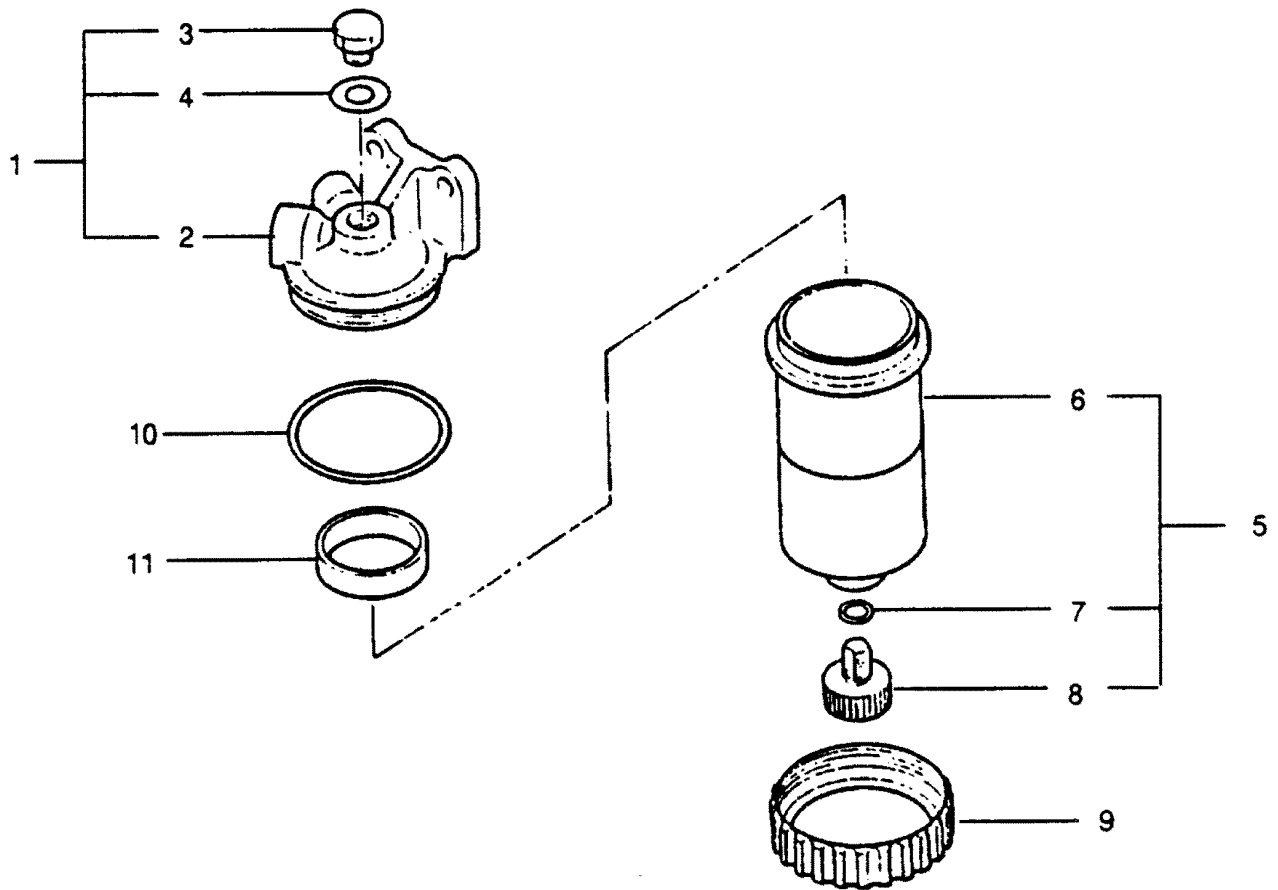

WATER SEPARATOR (P/N 448031080)

WATER SEPARATOR (P/N 448031080)

REF. NO.	PART NO.	SYM.	QTY.	DESCRIPTION
1	833601010		1	COVER ASSEMBLY
2	833611011		1	COVER
3	833161030		1	PLUG, VENT
4	833641010		1	GASKET, PLUG
5	833701010		1	BODY ASSEMBLY
6	833711010		1	BODY
7	835109103		1	O-RING
8	833221030		1	PLUG, DRAIN
9	833621020		1	RING, RETAINER
10	835159101		1	O-RING
11	833721010		1	FLOAT