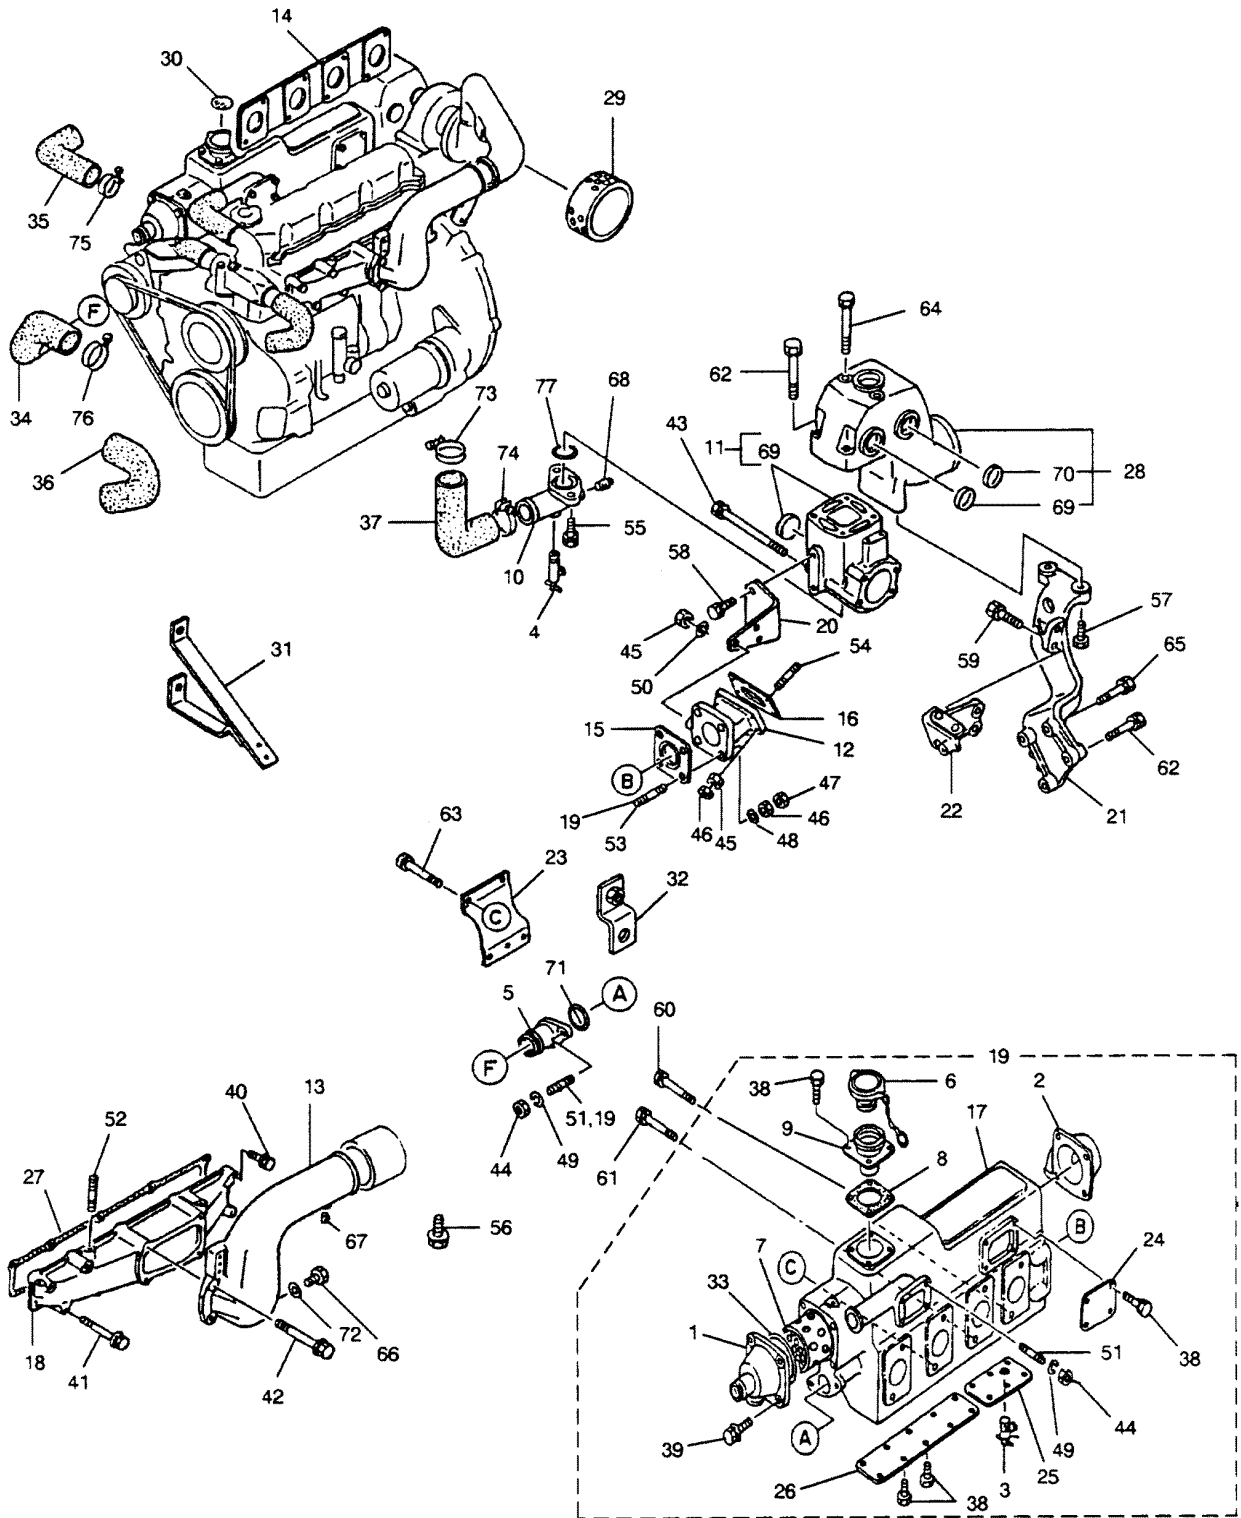

INTAKE AND EXHAUST SYSTEM

INTAKE AND EXHAUST SYSTEM

REF. NO.	PART NO.	SYM.	QTY.	DESCRIPTION
43	839908121		4	BOLT
44	830108070		4	NUT
45	830910142		7	NUT, TURBO
46	830910141		4	NUT, JAM
47	830910142		4	NUT, JAM
48	836010220		4	WASHER, FLAT
49	838008200		2	WASHER, LOCK
50	838010250		3	WASHER, LOCK
51	830108160		6	STUD
52	831906106		2	STUD
53	836910122		3	STUD
54	836910124		3	STUD
55	830110250		2	BOLT
56	831110252		2	BOLT, BRACKET
57	831110402		2	BOLT, BRACKET
58	831110202		2	BOLT, BRACKET
59	831210351		2	BOLT, BRACKET
60	831910105		2	BOLT, MANIFOLD
61	831910112		4	BOLT, MANIFOLD
62	831910118		4	BOLT
63	831910119		2	BOLT, BRACKET
64	831910132		2	BOLT, RISER
65	831912113		2	BOLT, BRACKET
66	830410110		1	PLUG
67	832217120		1	PLUG
68	832910115		1	PLUG
69	833930105		2	PLUG, CUP
70	833940104		3	PLUG, CUP
71	834404535		1	O-RING
72	835910105		1	WASHER, SEALING
73	836504220		1	CLAMP
74	836505020		1	CLAMP
75	836505220		2	CLAMP
76	836505520		4	CLAMP
77	835135102		1	O-RING
NS	831041150		1	GASKET, EXHAUST RISER