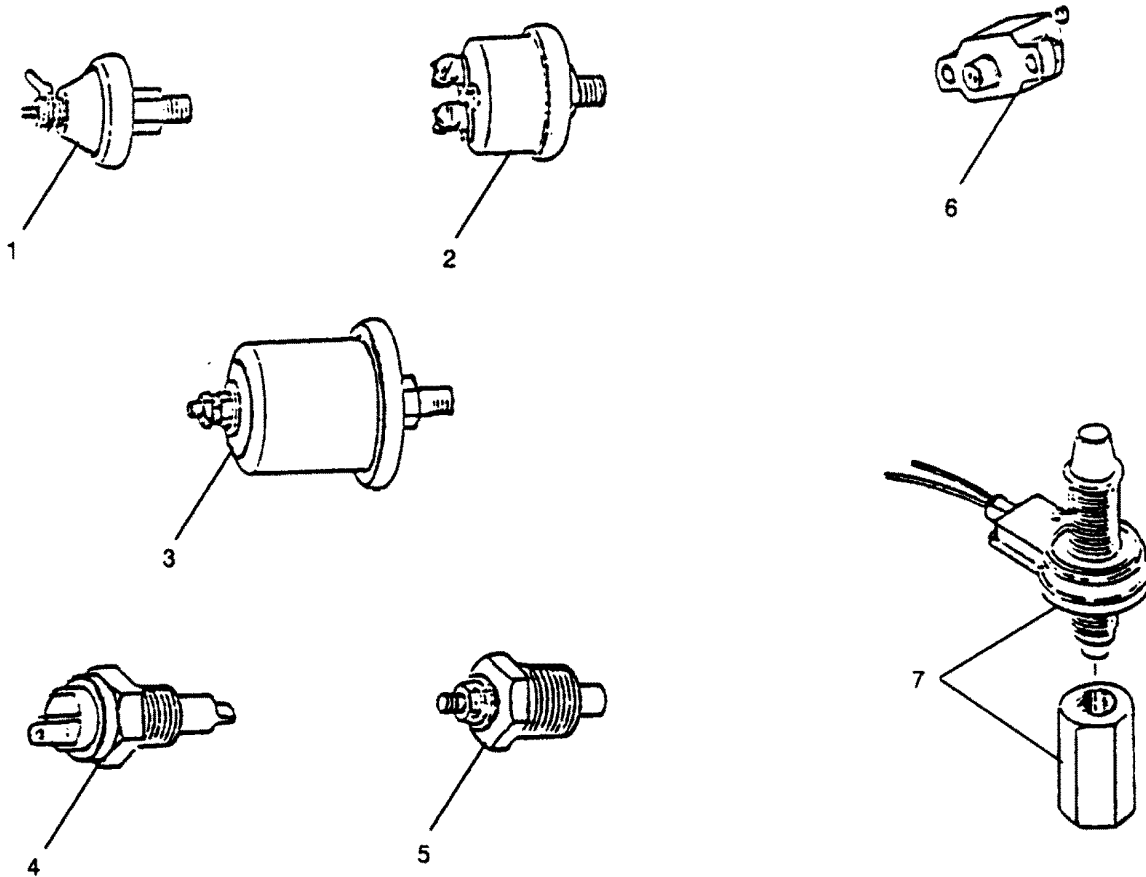

ELECTRICAL SWITCHES AND SENDERS

ELECTRICAL SWITCHES AND SENDERS

REF. NO.	PART NO.	SYM.	QTY.	DESCRIPTION
1	F700602		1	SWITCH, OIL PRESSURE ALARM
2	F708433		1	SWITCH, OIL PRESSURE - CIRCUIT INTERRUPT
3	F708432		1	SENDER, OIL PRESSURE - DUAL
4	F700935		1	SWITCH, ALARM - COOLANT TEMPERATURE
5	F733431		1	SENDER, COOLANT TEMPERATURE
6	F639460		1	CIRCUIT BREAKER, 40 AMP
7	F733458		1	SENDER, TACHOMETER - W/DRIVE PIN