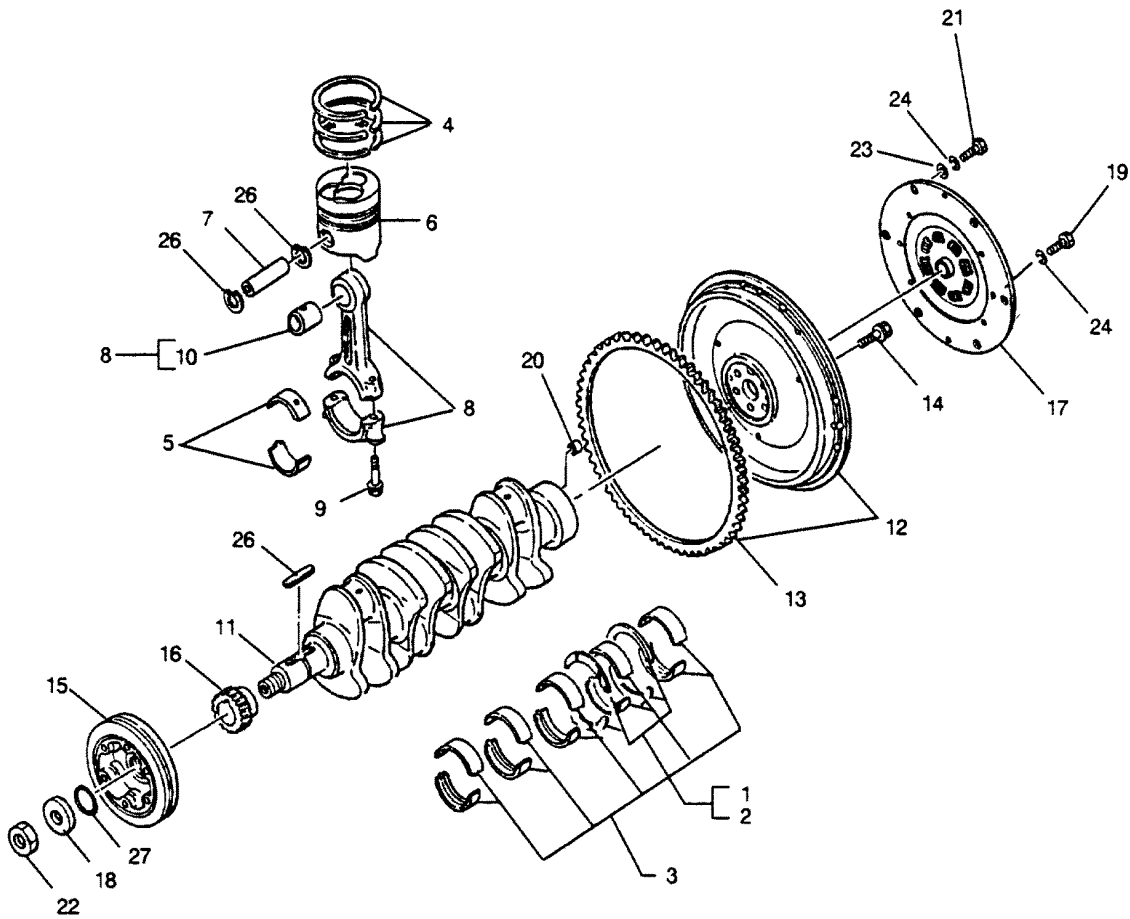

CRANKSHAFT AND PISTON ASSEMBLY

CRANKSHAFT AND PISTON ASSEMBLY

REF. NO.	PART NO.	SYM.	QTY.	DESCRIPTION
1	830111240		1	BEARING SET, THRUST - STD
2	830121250		AR	BEARING SET, THRUST - .25MM O/S
3	837011730		1	BEARING SET, CRANKSHAFT - STD
-	837031620		AR	BEARING SET, CRANKSHAFT - .25MM U/S
-	837041650		AR	BEARING SET, CRANKSHAFT - .50MM U/S
-	837051620		AR	BEARING SET, CRANKSHAFT - .75MM U/S
-	837061650		AR	BEARING SET, CRANKSHAFT - 1.0MM U/S
4	830112550		1	RING SET, STD. (FOR ONE ENGINE)
5	832011540		1	BEARING SET, STD. (FOR ONE ENGINE)
-	832031550		AR	BEARING SET, .25MM U/S
-	832041520		AR	BEARING SET, .50MM U/S
-	832051510		AR	BEARING SET, .75MM U/S
-	832061500		AR	BEARING SET, 1.0MM U/S
6	832161781		4	PISTON
7	832511300		4	PIN, PISTON
8	832601460		4	ROD ASSEMBLY, CONNECTING
9	832651371		8	BOLT, ROD CAP
10	832721290		AR	BUSHING, ROD - REPAIR
11	834111681		1	CRANKSHAFT
12	834501563		1	FLYWHEEL ASSEMBLY
13	834531270		1	GEAR, RING
14	834551100		6	BOLT, FLYWHEEL
15	834702161		1	PULLEY, CRANKSHAFT
16	835211110		1	GEAR, CRANKSHAFT
17	F733938		1	PLATE, DRIVE
18	830116148		1	SPACER
19	832210301		8	BOLT, PLATE
20	830129119		1	COLLAR
21	832910241		6	BOLT, PLATE
22	830927102		1	NUT, CRANKSHAFT
23	836010180		6	WASHER, FLAT
24	FI4290003		6	WASHER, LOCK
25	833910111		1	KEY, DRIVE GEAR
26	831937102		8	RING, RETAINING
27	835141101		1	O-RING, CRANKSHAFT