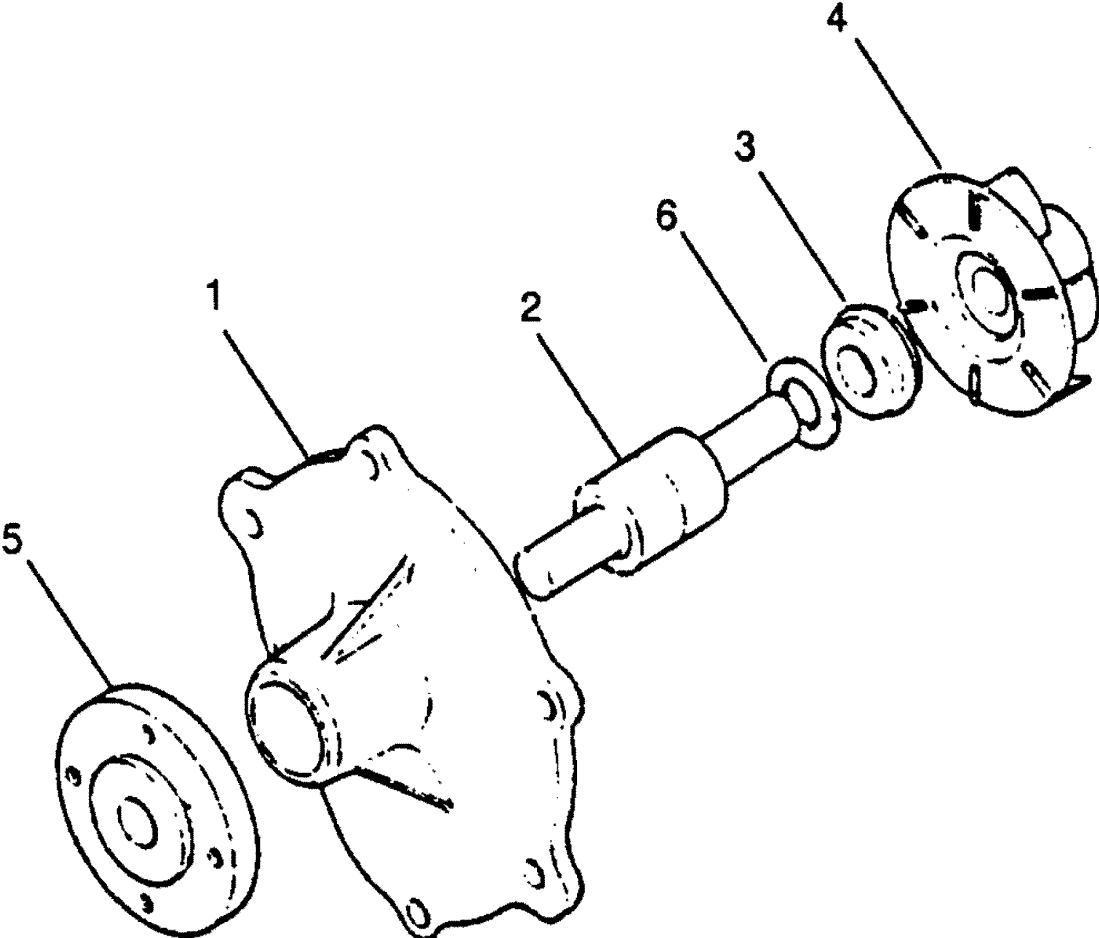

COOLANT PUMP (P/N 161002342)

COOLANT PUMP (P/N 161002342)

REF. NO.	PART NO.	SYM.	QTY.	DESCRIPTION
1	831111592		1	CASE
2	831091101		1	SHAFT
3	831041180		1	SEAL
4	831311340		1	VANE
5	831711021		1	CENTER, PULLEY
6	831471020		1	SLINGER