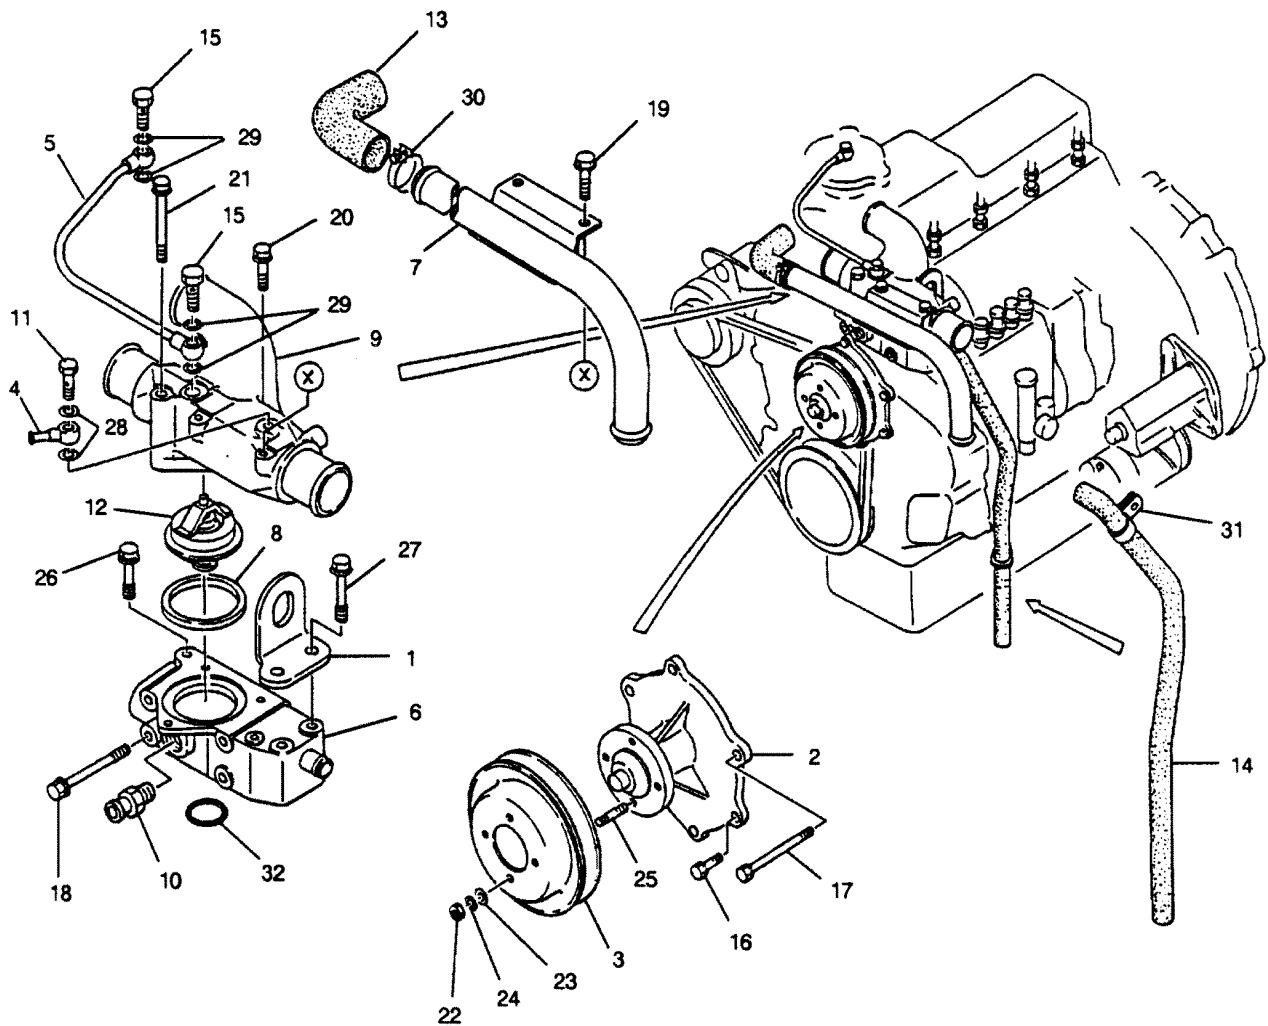

COOLING SYSTEM

COOLING SYSTEM

REF. NO.	PART NO.	SYM.	QTY.	DESCRIPTION
1	832811340		1	HANGER, ENGINE
2	831002342		1	PUMP, COOLANT
3	831732110		1	PULLEY, PUMP
4	832681900		1	PIPE, BANJO
5	832812190		1	PIPE
6	833011162		1	CASE, THERMOSTAT
7	833032341		1	MANIFOLD, COOLANT
8	833251280		1	GASKET, THERMOSTAT
9	833331621		1	MANIFOLD, COOLANT
10	833211020		1	JOINT
11	830124303		1	BOLT, BANJO
12	830146177		1	THERMOSTAT
13	830234376		1	HOSE, COOLANT
14	830236195		1	HOSE, CRANKCASE VENT
15	832912187		2	BOLT, BANJO
16	838108200		4	BOLT
17	838108950		2	BOLT
18	838108850		4	BOLT
19	839108161		2	BOLT
20	839108252		2	BOLT
21	839108851		1	BOLT
22	830106050		4	NUT
23	836006140		4	WASHER, FLAT
24	838006150		4	WASHER, LOCK
25	831106120		4	STUD
26	830110700		4	BOLT
27	831110801		2	BOLT
28	835420150		2	WASHER, SEALING
29	835912111		4	WASHER, SEALING
30	836504220		2	CLAMP
31	836926107		1	CLAMP
32	835131112		2	O-RING