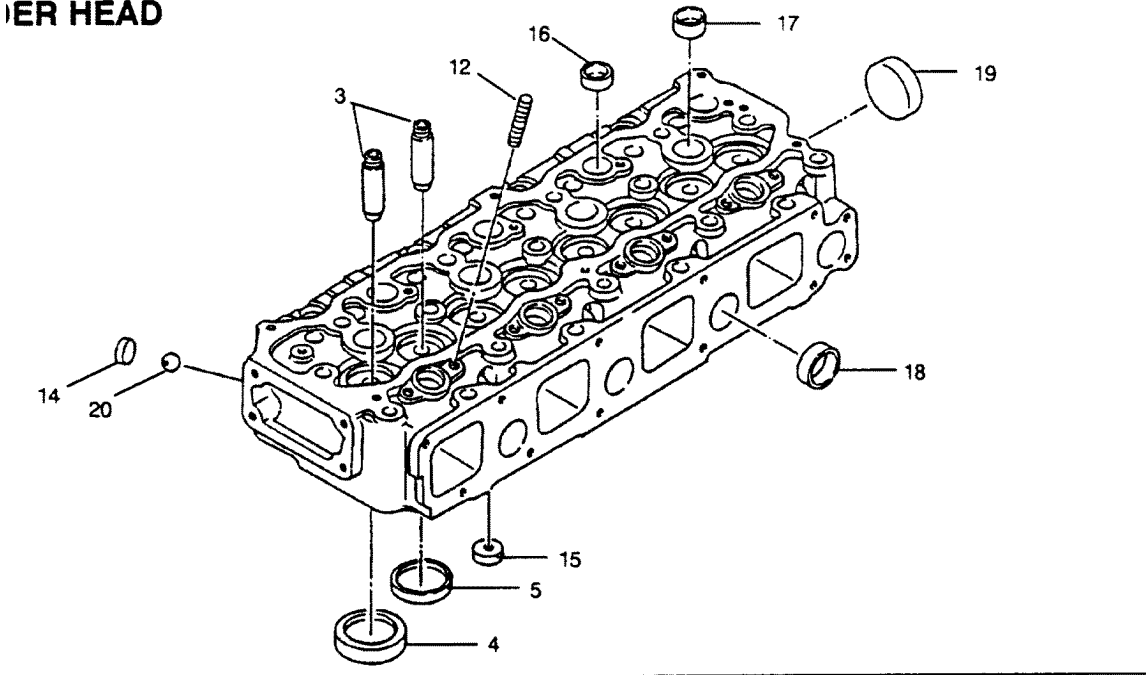

CYLINDER HEAD

CYLINDER HEAD

2

CYLINDER HEAD

REF. NO.	PART NO.	SYM.	QTY.	DESCRIPTION
1	831103400		1	CYLINDER HEAD - BARE
2	831151821		1	GASKET, CYLINDER HEAD
3	831221140		AR	BUSHING, VALVE GUIDE REPAIR
4	831311210		4	SEAT, VALVE - INTAKE
5	831351320		4	SEAT, VALVE - EXHAUST
6	831851440		13	BOLT, CYLINDER HEAD
7	831851450		5	BOLT, CYLINDER HEAD
8	832111940		1	COVER, CYLINDER HEAD
9	832131550		1	GASKET, CYLINDER HEAD COVER
10	831081100		1	CAP, OIL FILLER
11	839108351		6	BOLT, COVER
12	831108750		8	STUD, NOZZLE
13	831910128		4	BOLT
14	833914101		4	PLUG, CUP
15	833922107		4	PLUG, CUP
16	833924103		4	PLUG, CUP
17	833926102		4	PLUG, CUP
18	833930105		4	PLUG, CUP
19	833950103		1	PLUG, CUP
20	830005080		4	BALL