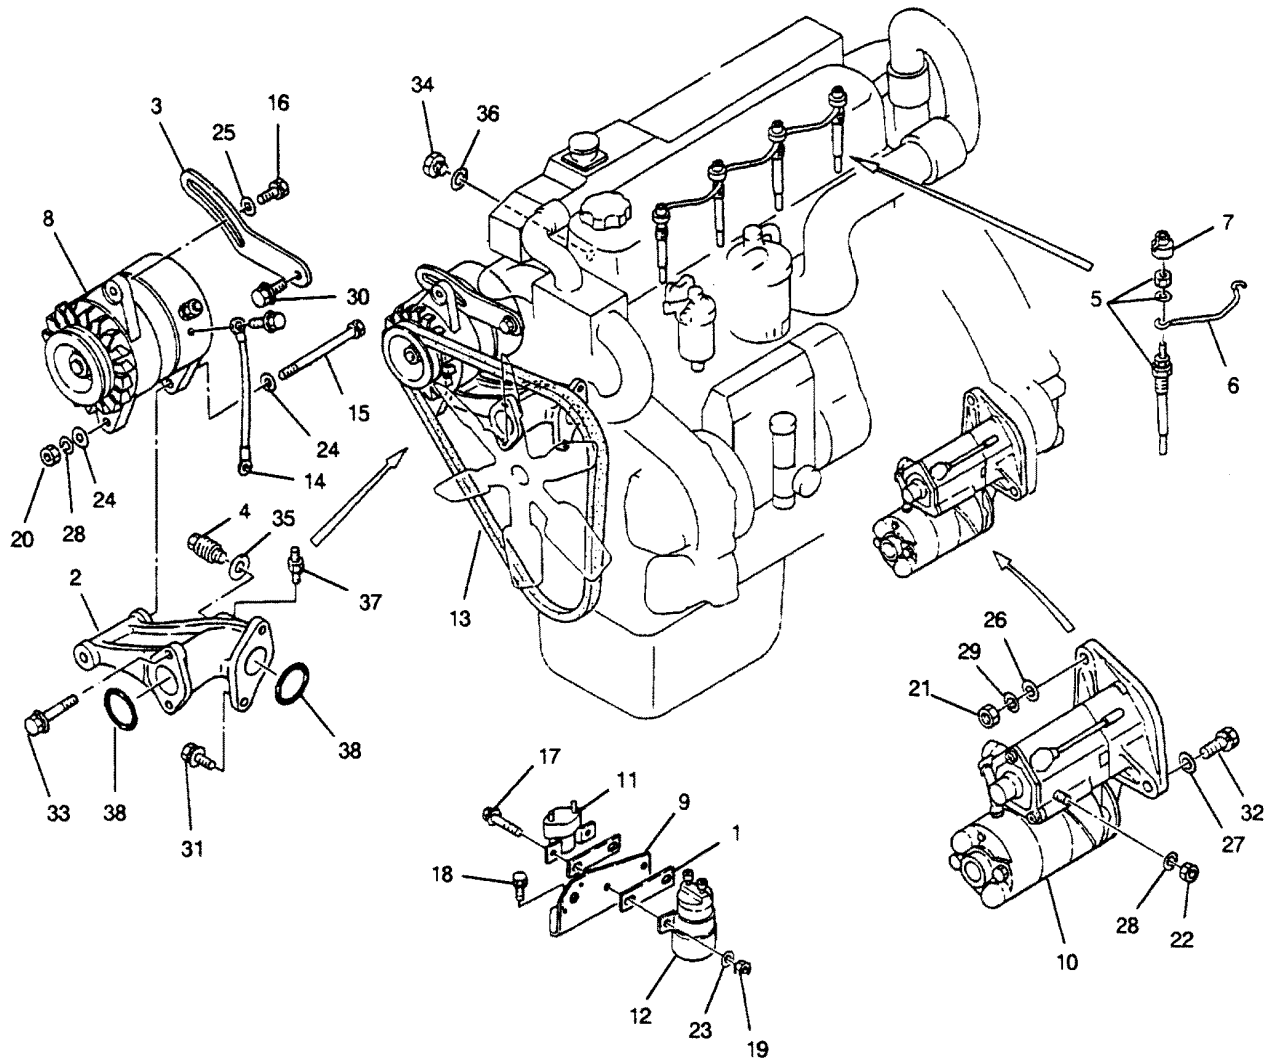

ELECTRICAL PARTS

ELECTRICAL PARTS

REF. NO.	PART NO.	SYM.	QTY.	DESCRIPTION
1	834551130		2	PLATE
2	835081530		1	BRACKET, ALTERNATOR
3	835122000		1	BRACE, ALTERNATOR
4	831811170		1	VALVE, COOLANT
5	831101160		4	GLOW PLUG ASSEMBLY
6	831121151		3	WIRE, GROUND
7	831131050		4	INSULATOR, GLOW PLUG
8	830401300		1	ALTERNATOR ASSEMBLY
9	836911330		1	BRACKET
10	831001561		1	STARTER ASSEMBLY
11	834101220		1	RELAY, STARTER
12	836201250		1	RELAY, GLOW PLUG
13	830149105		1	BELT, ALTERNATOR
14	830803105		1	STRAP, GROUND
15	831910115		1	BOLT, ALTERNATOR PIVOT
16	838110300		1	BOLT, ADJUST
17	839106202		2	BOLT
18	839108202		2	BOLT
19	830106050		2	NUT
20	830110080		1	NUT
21	830114110		1	NUT
22	830910141		1	NUT
23	836006140		2	WASHER, FLAT
24	836010180		2	WASHER, FLAT
25	836010330		1	WASHER, FLAT
26	836014270		1	WASHER, FLAT
27	836212270		1	WASHER, FLAT
28	838010250		2	WASHER, LOCK
29	838014350		1	WASHER, LOCK
30	830112200		1	BOLT
31	830110300		2	BOLT
32	830912119		1	BOLT
33	831110701		2	BOLT
34	830912102		1	PLUG
35	835113103		1	O-RING
36	835412100		1	WASHER, SEALING
37	832715200		1	CONNECTOR
38	835144112		1	O-RING
NS	F733459		1	HARNESS, ENGINE WIRING PORT
	F733460		1	HARNESS, ENGINE WIRING STARBOARD