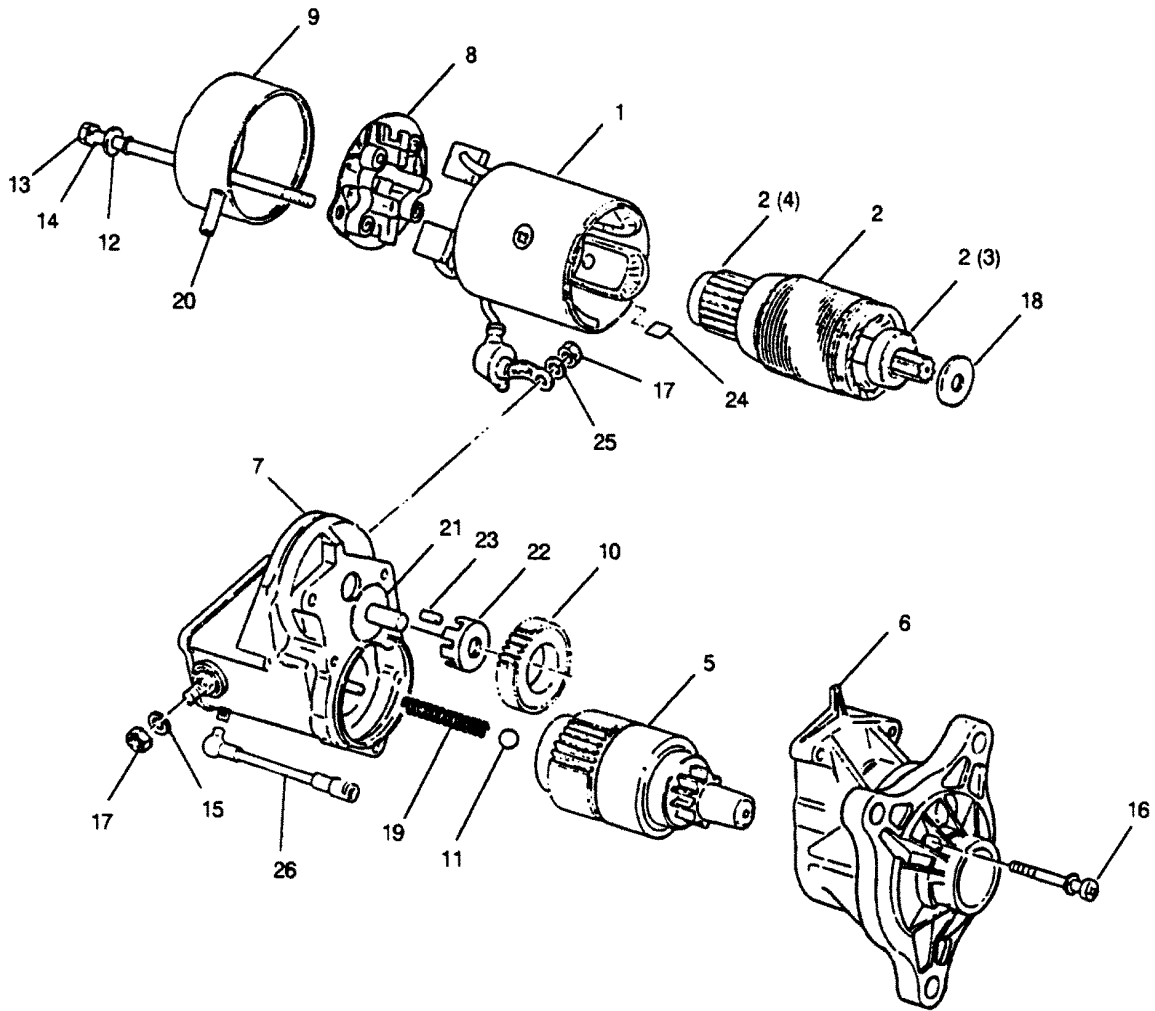

STARTER (P/N 281001561)

STARTER (P/N 281001561)

REF. NO.	PART NO.	SYM.	QTY.	DESCRIPTION
1	831201310		1	YOKE ASSEMBLY
2	831601380		1	ARMATURE ASSEMBLY
3	832521190		1	BEARING
4	832521200		1	BEARING
5	830111260		1	CLUTCH, STARTER DRIVE
6	831151530		1	HOUSING
7	831501640		1	SOLENOID, STARTER
8	831401220		1	HOLDER, BRUSH
9	831301320		1	FRAME ASSEMBLY
10	832501040		1	PINION
11	832621090		1	HOLDER
12	832191100		2	WASHER
13	831121590		2	BOLT, HOUSING
14	832191110		5	WASHER
15	832191120		1	WASHER
16	831121600		3	BOLT, HOUSING
17	831010060		2	NUT
18	831371080		1	FELT, OIL
19	832361030		1	SPRING, SOLENOID
20	831541090		1	BOOT, SOLENOID
21	831681280		1	RING, RETAINER
22	831681290		1	RING, RETAINER
23	832261020		5	ROLLER, CLUTCH
24	832661280		1	PLATE
25	832191130		1	WASHER
26	831391160		1	LEADWIRE
NS	F733936		1	BOOT, INSULATING