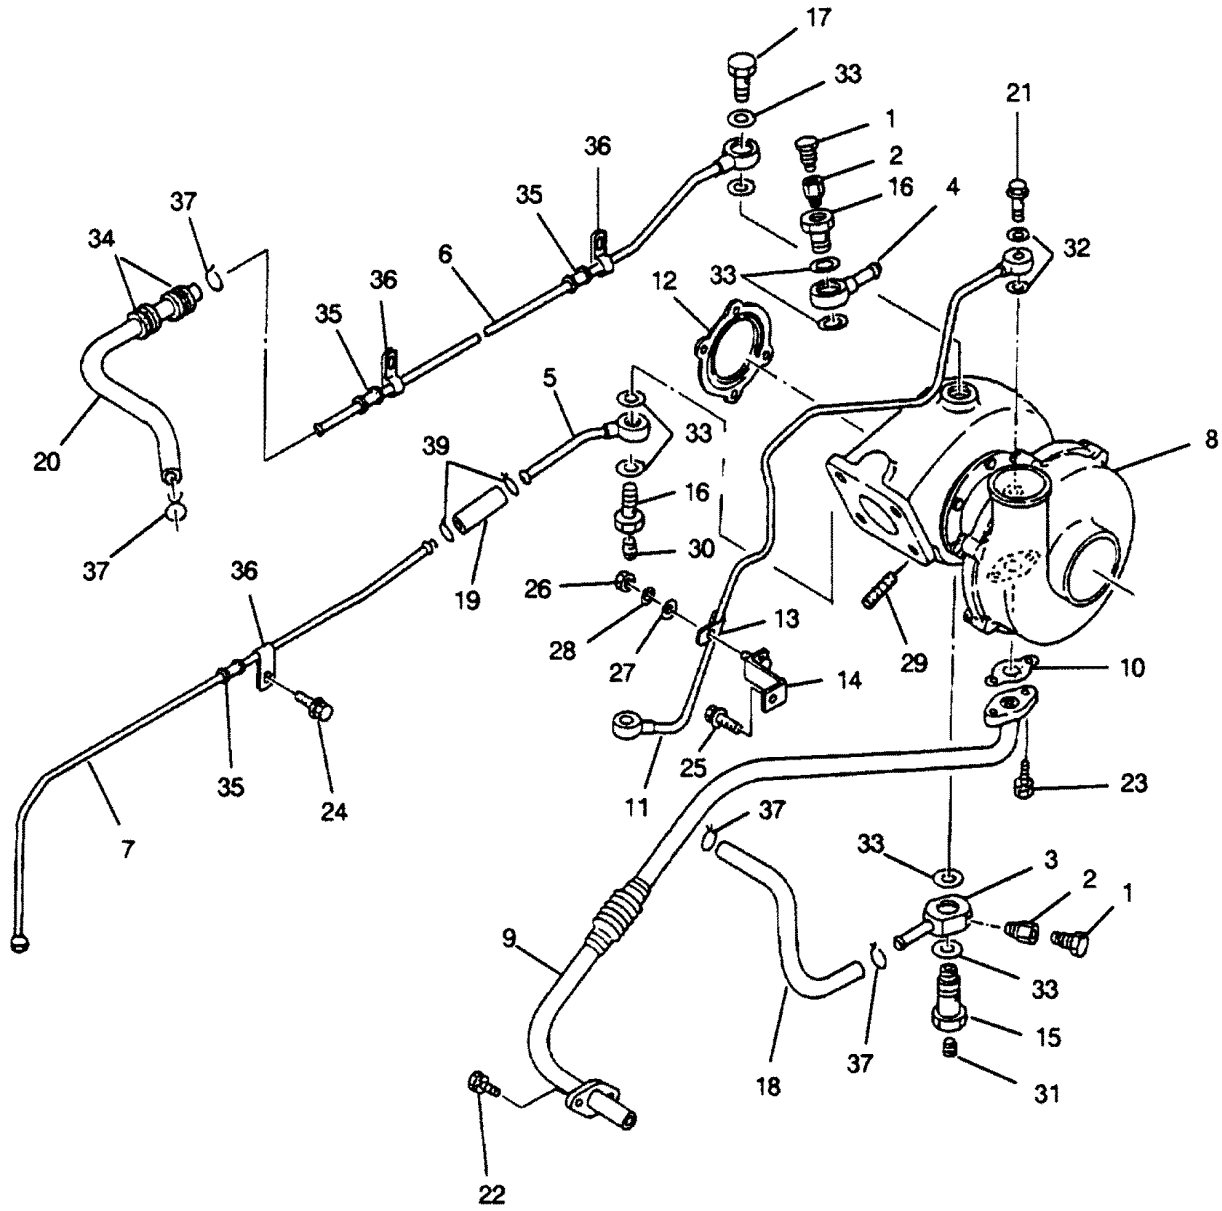

TURBOCHARGER SYSTEM

TURBOCHARGER SYSTEM

REF. NO.	PART NO.	SYM.	QTY.	DESCRIPTION
1	831851110		2	BODY, VENT VALVE
2	831881020		2	SEAT, VALVE
3	832681960		1	PIPE, COOLANT
4	832681900		1	PIPE, COOLANT
5	832681990		1	PIPE, COOLANT
6	832682000		1	PIPE, COOLANT
7	832681890		1	PIPE, COOLANT
8	241001350		1	TURBOCHARGER ASSEMBLY
9	831071231		1	PIPE, OIL OUTLET
10	831351080		1	GASKET
11	831711830		1	PIPE, OIL INLET
12	831791170		1	GASKET, TURBO
13	839041290		1	CLIP
14	839932650		1	HOLDER, CLIP
15	830124344		1	BOLT, BANJO
16	830124329		1	BOLT, BANJO
17	830124303		1	BOLT, BANJO
18	830154248		1	HOSE, COOLANT
19	830154134		1	HOSE, JOINER
20	830154148		1	HOSE, COOLANT
21	832910261		1	BOLT, BANJO
22	838108200		2	BOLT
23	839106202		2	BOLT
24	839108162		1	BOLT
25	839108301		1	BOLT
26	830108070		1	NUT
27	836008180		1	WASHER, FLAT
28	838008200		1	WASHER, LOCK
29	831108250		1	STUD, TURBO
30	832610050		1	PLUG
31	832613060		1	PLUG
32	835410100		2	WASHER, SEALING
33	835420150		8	WASHER, SEALING
34	837225161		2	GROMMET
35	837915107		3	GROMMET
36	836920111		3	CLAMP
37	835424102		6	CLAMP