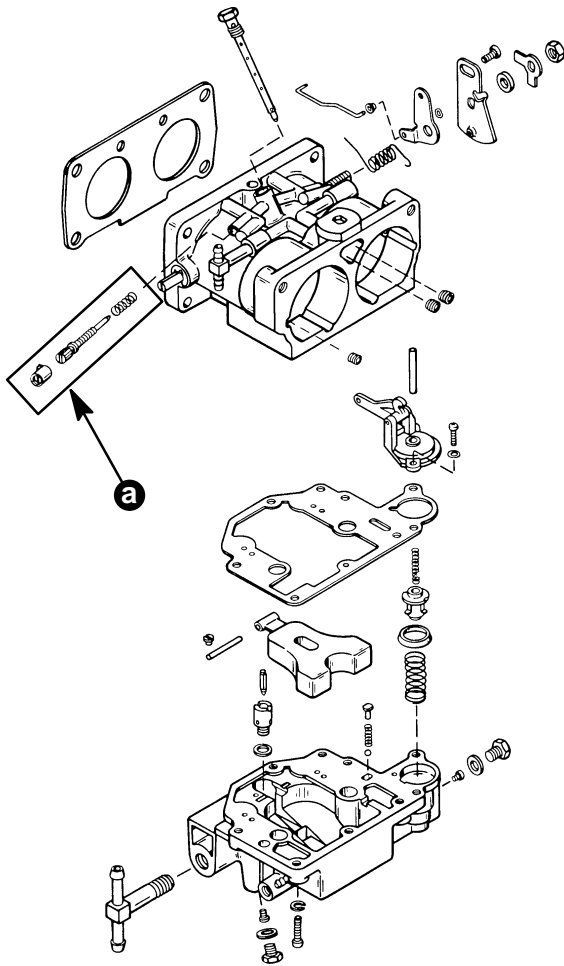

WMH Carburetor Kit P/N 810750--1 – 135 thru 200

**Mercury and Mariner
1990 and 1991 – 135 thru 200
810750--1 Carburetor Repair Kit**

Previous carburetor repair kit P/N 810750 has been superseded to a new kit P/N 810750--1. In addition to the parts that were in the previous kit, the new kit also contains the components listed:

Qty.	2	Idle Mixture Screw
Qty.	2	Idle Mixture Screw Spring
Qty.	2	Limiter Cap (P/N 810779)

This new kit can be used to rebuild all WMH carburetors with an accelerator pump.

a - Parts Added to Kit