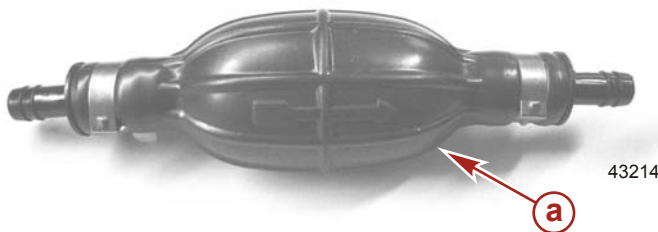

Circulate to: ☐ Sales Manager   ☐ Accounting   ☒ Service Manager   ☒ Technician   ☒ Parts Manager

Fuel Primer Bulb Assembly

Models Affected

Models Covered	Serial Number
Mercury/Mariner/Force All versions except Verado	All
75-115 EFI	1B366823 and below

Situation

Mercury Marine has released a new fuel primer bulb assembly which is more resistant to fuels containing alcohol and to kinking associated with some rigging applications. If you receive any customer complaints from using the 13330K06 or 13330Q06 primer bulb, replace with the new bulb.

Part Interchangeability

- P/N 13330K07 supersedes 13330K06
- P/N 13330Q07 supersedes 13330Q06

Part Identification

Old primer bulb
a - 13330Q06 or 13330K06

The new primer bulb can be identified by the small dot just above the flow directional arrow as shown in the following picture.