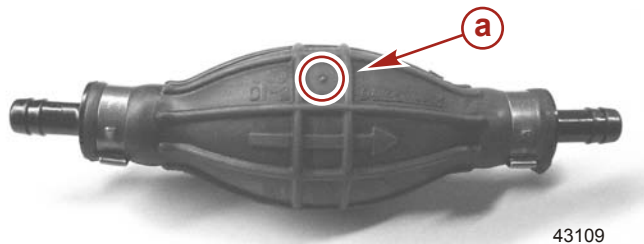

New primer bulb
a - 13330Q07 or 13330K07

THE INFORMATION IN THIS DOCUMENT IS CONFIDENTIAL AND PROTECTED BY COPYRIGHT AND IS THE PROPERTY OF MERCURY MARINE.

This document is provided for the sole and exclusive use of the original recipient as prescribed by Mercury Marine and may not be distributed or copied, digitally or otherwise, without the prior written consent of Mercury Marine.