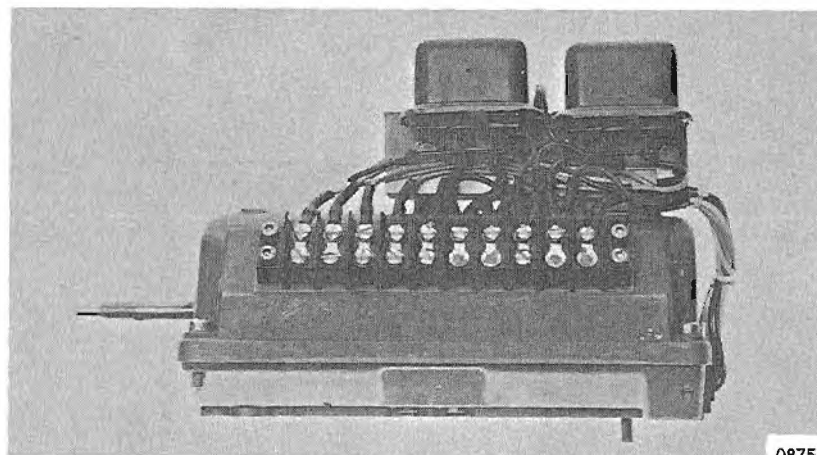

NUMBER: 85-18

CIRCULATE TO:
SERVICE MANAGER
PARTS MANAGER
MECHANICS
"Place in a Service
Bulletin Binder"

MERCURISER 215E SHIFT ACTUATORS

Mercury Marine is undertaking a program to offer rebuilt 215E shift actuators. (Figures 1 and 2)

Figure 1. Old Style Actuator, 54240A4

Figure 2. New Style Actuator, 54240A7

We need to obtain old units (cores) in order to get this program started. If you have any inoperative actuators which are in reasonably good condition, we would like to purchase these units from you. Payment will range from \$25.00 to \$50.00, depending upon the condition of the actuator. This will be determined after they have been returned to our facility.