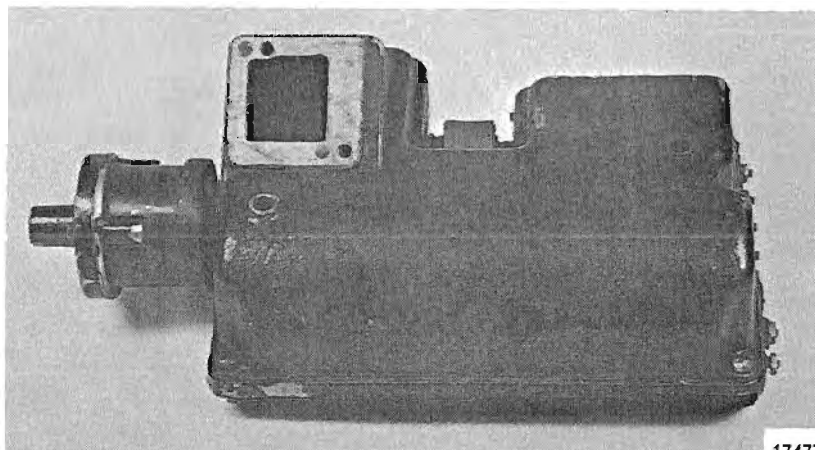

NUMBER: 85-18

CIRCULATE TO:
SERVICE MANAGER
PARTS MANAGER
MECHANICS
"Place in a Service
Bulletin Binder"

MERCURISER 215E SHIFT ACTUATORS

Mercury Marine is undertaking a program to offer rebuilt 215E shift actuators. (Figures 1 and 2)

Figure 1. Old Style Actuator, 54240A4

Figure 2. New Style Actuator, 54240A7

We need to obtain old units (cores) in order to get this program started. If you have any inoperative actuators which are in reasonably good condition, we would like to purchase these units from you. Payment will range from \$25.00 to \$50.00, depending upon the condition of the actuator. This will be determined after they have been returned to our facility.