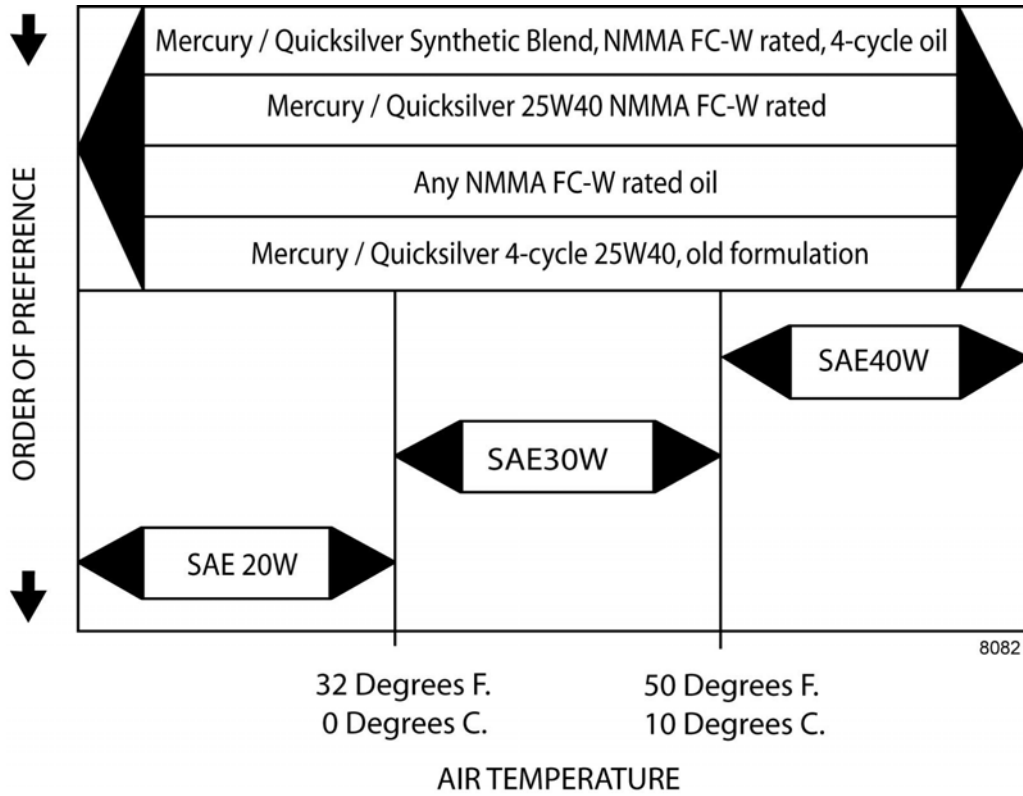

The Chart below is a guide to engine oil selection.

THE INFORMATION IN THIS DOCUMENT IS CONFIDENTIAL AND PROTECTED BY COPYRIGHT AND IS THE PROPERTY OF MERCURY MARINE.

This document is provided for the sole and exclusive use of the original recipient as prescribed by Mercury Marine and may not be distributed or copied, digitally or otherwise, without the prior written consent of Mercury Marine.