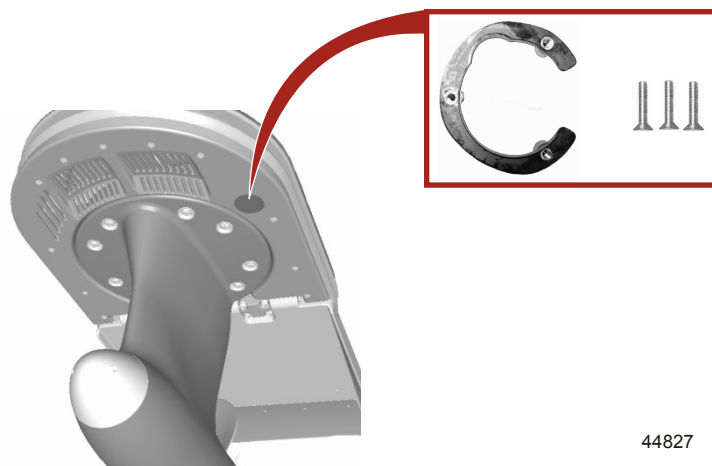

Service Bulletin

Bulletin No. 2010-72
CMD 2010-12

Circulate to: Sales Manager Accounting Service Manager Technician Parts Manager

Improved Fasteners for MerCathode Anode on Zeus Pod Drives Models Affected

Model	Serial Number Range
Zeus Pod drives	0M957858–0M964861

Situation

The screws used to attach the MerCathode anode to the seawater inlet cover on some Zeus drives may have corroded and do not retain the anode properly.

Correction

Cummins MerCruiser Diesel (CMD) has released a MerCathode Anode Backing Plate Kit to correct this situation. The kit contains detailed instructions on reattaching the anode with the provided titanium screws.

Parts List

Description	Part Number
MerCathode Anode Backing Plate Kit	8M8025265

Warranty

Cummins MerCruiser Diesel will credit the dealer for the cost of parts and labor to make the repair of corroded attaching screws during the warranty period. Submit a warranty claim through your normal warranty processing channel, listing: