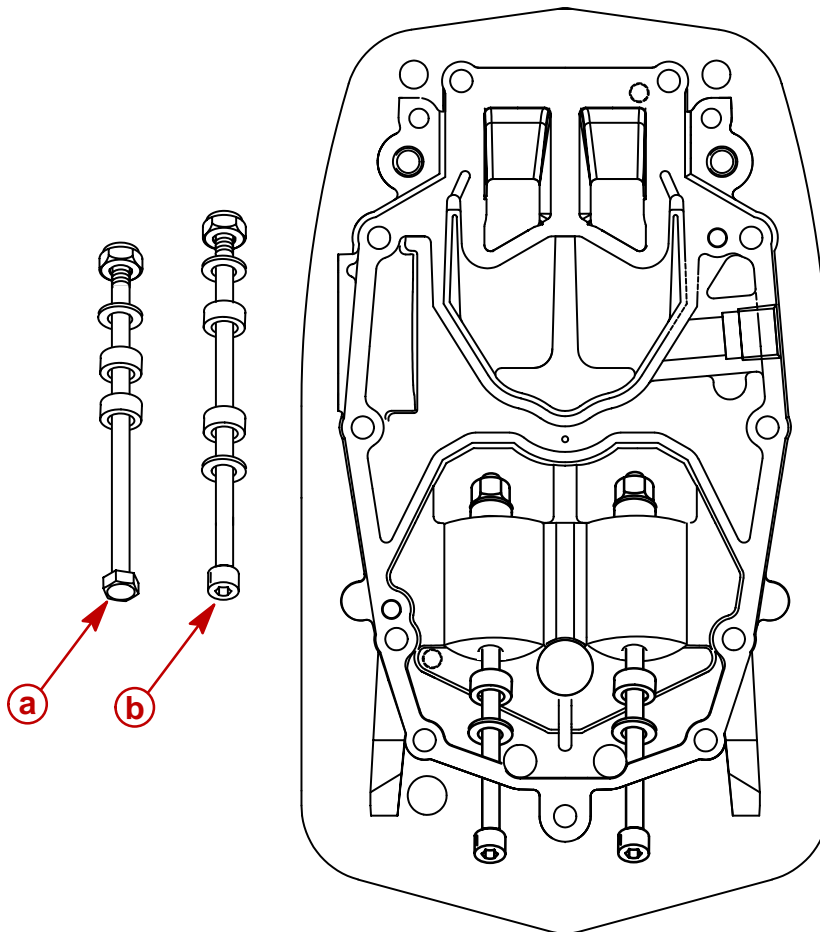

WARRANTY INFORMATION SERVICE INFORMATION

Exhaust Adaptor Plate Change On 300 Pro Max

Models Affected

All Mercury Hi-Performance 300 Pro Max 1999-1/2 Model Year Engines
Serial number **0G857894 and up**.

Parts Information

Exhaust adaptor plate P/N 840192T3 supercedes die cast plate P/N 832935A8.

Exhaust Adapter Features:

- One Piece Design
- Integrated Solid Mounts

- a** - Bolts (10-816386) Used On Standard Mid Sections - Three Ram Trim System
b - Bolts (10-849581-1) Used On Offshore Mid Sections - Single Ram Trim System