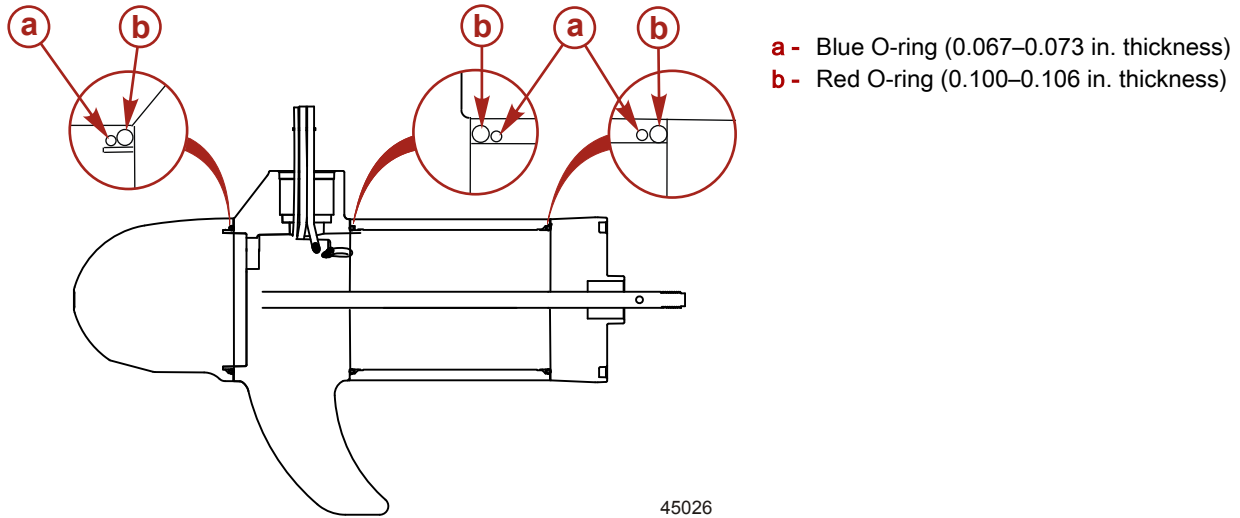

Wireless Lower Units with Additional O-Rings

IMPORTANT: If, upon disassembly of a wireless lower unit, it is determined that there are no blue O-rings used in conjunction with red O-rings, do not install blue O-rings. It has been previously determined that the existing O-rings are providing the sealing protection required.

Parts Required

O-Ring Part Number	Description
MR21702T	Blue O-ring
MBV21701T	Red O-ring

THE INFORMATION IN THIS DOCUMENT IS CONFIDENTIAL AND PROTECTED BY COPYRIGHT AND IS THE PROPERTY OF MERCURY MARINE.

This document is provided for the sole and exclusive use of the original recipient as prescribed by Mercury Marine and may not be distributed or copied, digitally or otherwise, without the prior written consent of Mercury Marine.