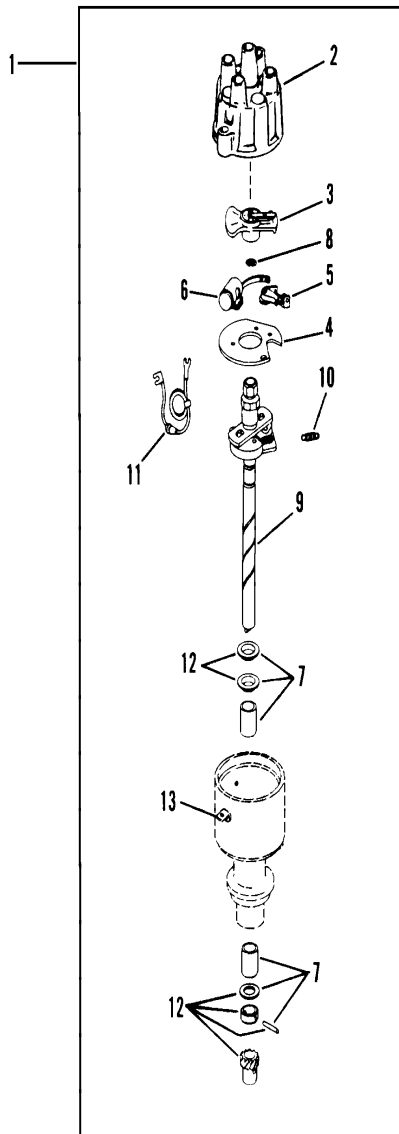

TO: PARTS MANAGER
SERVICE MANAGER

No. 95-5

Prestolite Distributors Parts

Models

MCM 120, 140, 2.5L, 3.0L (1989 & older), 160, 165, 470, 485, 488, 165, 170, 180, 190, 3.7L, 3.7LX

NOTE: This does not apply to 1990 and newer 3.0L and 3.0LX models.

Ref	Description	GM 4 Cyl. P/N	Mercury Marine 4 Cyl. P/N
1	Distributor	19514 1	19514A 2
2	Cap	810827	810827
3	Rotor	392-9767	392-9767
4	Plate Assembly	810836	810836
5	Points	392-6325	392-6325
6	Condenser	392-6324	392-6324
7	Brg & Parts Kit	810824	NSS
8	Cam Retainer	810826	NSS
9	Shaft Assembly	Not Sold Separately	
10	Spring Set	Not Sold Separately	
11	Primary Wire	810829	810829
12	Gear & Parts Kit	810828	NSS
13	Cap Bracket Kit	810825	810825

Ref	Description	GM 6 Cyl. P/N
1	Distributor	811192
2	Cap	392-9086
3	Rotor	392-9089
4	Plate Assembly	810836
5	Points	392-6325
6	Condenser	392-6324
7	Brg & Parts Kit	810824
8	Cam Retainer	810826
9	Shaft Assembly	NSS
10	Spring Set	NSS
11	Primary Wire	810829
12	Gear & Parts Kit	810828
13	Cap Bracket Kit	810825