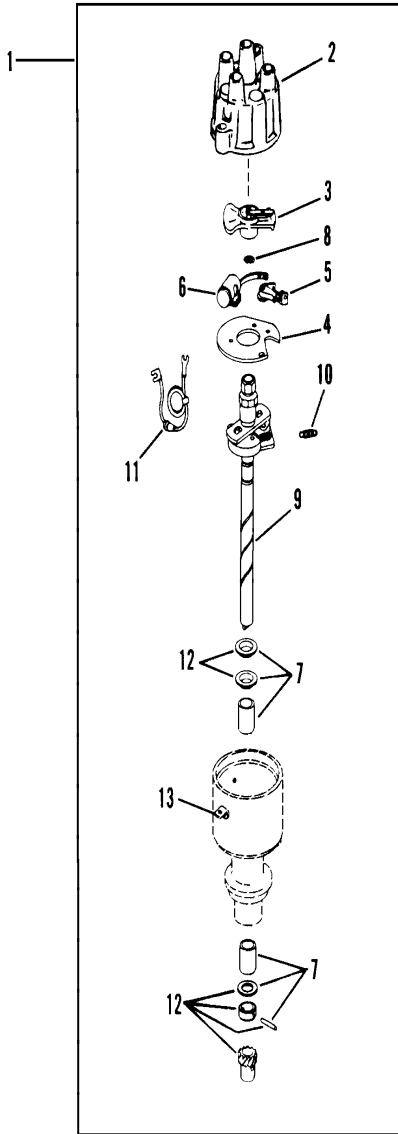

TO: PARTS MANAGER
SERVICE MANAGER

No. 95-5

Prestolite Distributors Parts

Models

MCM 120, 140, 2.5L, 3.0L (1989 & older), 160, 165, 470, 485, 488, 165, 170, 180, 190, 3.7L, 3.7LX

NOTE: This does not apply to 1990 and newer 3.0L and 3.0LX models.

Ref	Description	GM 4 Cyl. P/N	Mercury Marine 4 Cyl. P/N
1	Distributor	19514 1	19514A 2
2	Cap	810827	810827
3	Rotor	392-9767	392-9767
4	Plate Assembly	810836	810836
5	Points	392-6325	392-6325
6	Condenser	392-6324	392-6324
7	Brg & Parts Kit	810824	NSS
8	Cam Retainer	810826	NSS
9	Shaft Assembly	Not Sold Separately	
10	Spring Set	Not Sold Separately	
11	Primary Wire	810829	810829
12	Gear & Parts Kit	810828	NSS
13	Cap Bracket Kit	810825	810825

Ref	Description	GM 6 Cyl. P/N
1	Distributor	811192
2	Cap	392-9086
3	Rotor	392-9089
4	Plate Assembly	810836
5	Points	392-6325
6	Condenser	392-6324
7	Brg & Parts Kit	810824
8	Cam Retainer	810826
9	Shaft Assembly	NSS
10	Spring Set	NSS
11	Primary Wire	810829
12	Gear & Parts Kit	810828
13	Cap Bracket Kit	810825