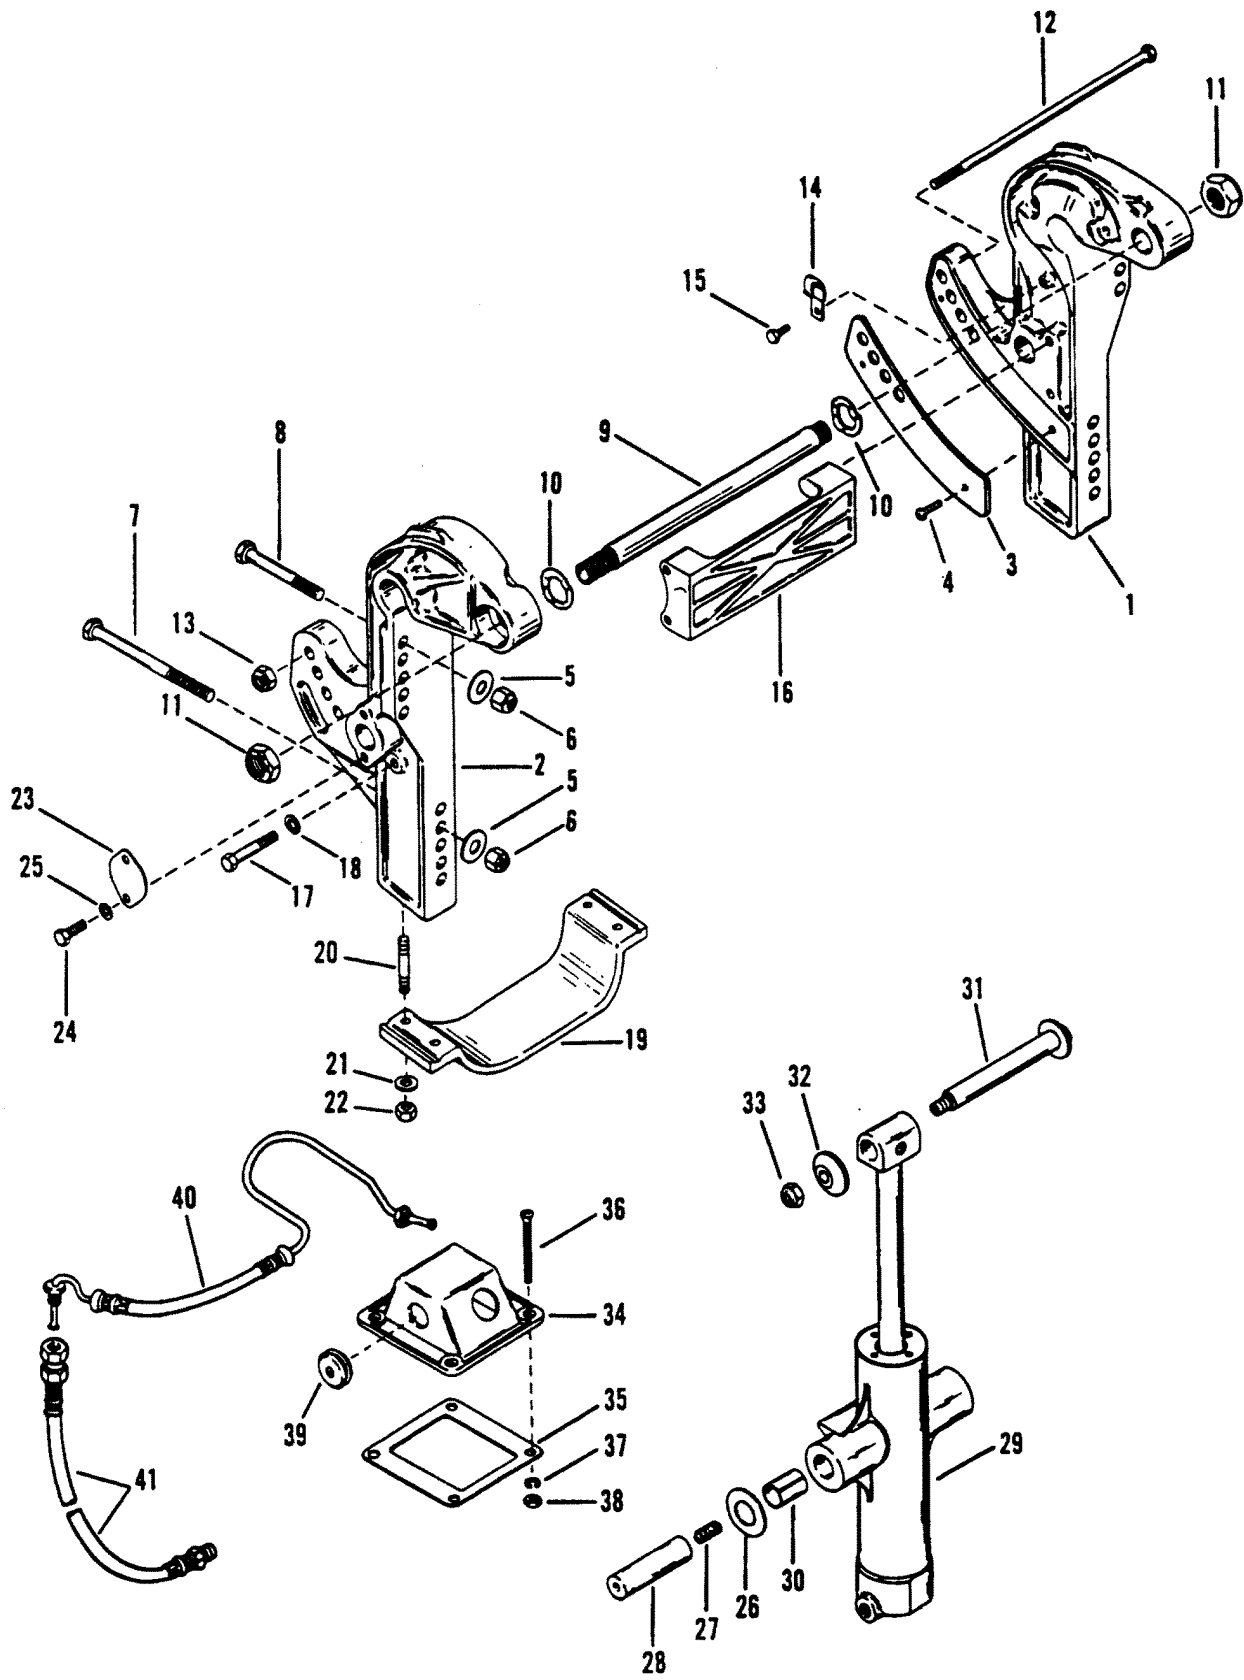

TRANSOM BRACKETS

TRANSOM BRACKETS

REF. NO.	PART NO.	SYM.	QTY.	DESCRIPTION
1	1494-847800A1		1	TRANSOM BRACKET (PORT) BLACK
2	1495-847801A1		1	TRANSOM BRACKET (STARBOARD) BLACK
1	1494-847800A2		1	TRANSOM BRACKET (PORT) GRAY
2	1495-847801A2		1	TRANSOM BRACKET (STARBOARD) GRAY
3	847798A1		1	WEAR PAD KIT
4	10-86843		4	SCREW
5	12-28421		4	WASHER
6	11-91962		4	NUT
7	10-67755--2		2	SCREW (6-1/2")
8	10-67755--1		2	SCREW (4-1/2")
9	99170A2		1	TILT TUBE
10	13-88750		2	WAVE WASHER
11	11-826164		1	NUT (7/8-14)
	11-826135		1	NUT (1"-14)
12	10-87180		1	BOLT
13	11-20220		1	NUT
14	54-88512		4	J-CLAMP
	54-75275		2	CLAMP
15	10-88829		6	SCREW
16	85035T		1	SPACER BLACK
	85035T6		1	SPACER GRAY
17	10-70732		4	SCREW
18	12-29245		4	WASHER
19	89949A1		1	PLATE ASSEMBLY
20	16-54343		4	STUD
21	12-847539		4	WASHER
22	11-35814		4	NUT
23	85026T		2	PLATE
24	10-28636		4	SCREW
25	12-29245		4	WASHER
26	12-85022		2	WASHER
27	24-30316		2	SPRING
28	17-85020		2	PIVOT PIN
29	79610A21		1	TRIM CYLINDER BLACK SHORT
	79610A22		1	TRIM CYLINDER GRAY SHORT
	79610A17		1	TRIM CYLINDER BLACK LONG
	79610A18		1	TRIM CYLINDER GRAY LONG
30	23-847724		2	BUSHING
31	822075--2		1	TRIM PIN
32	822076		1	RETAINER, TRIM PIN
33	11-20220		1	NUT
34	87871		1	COVER
35	27-87775		1	GASKET

CONTINUED ON NEXT PAGE ➡