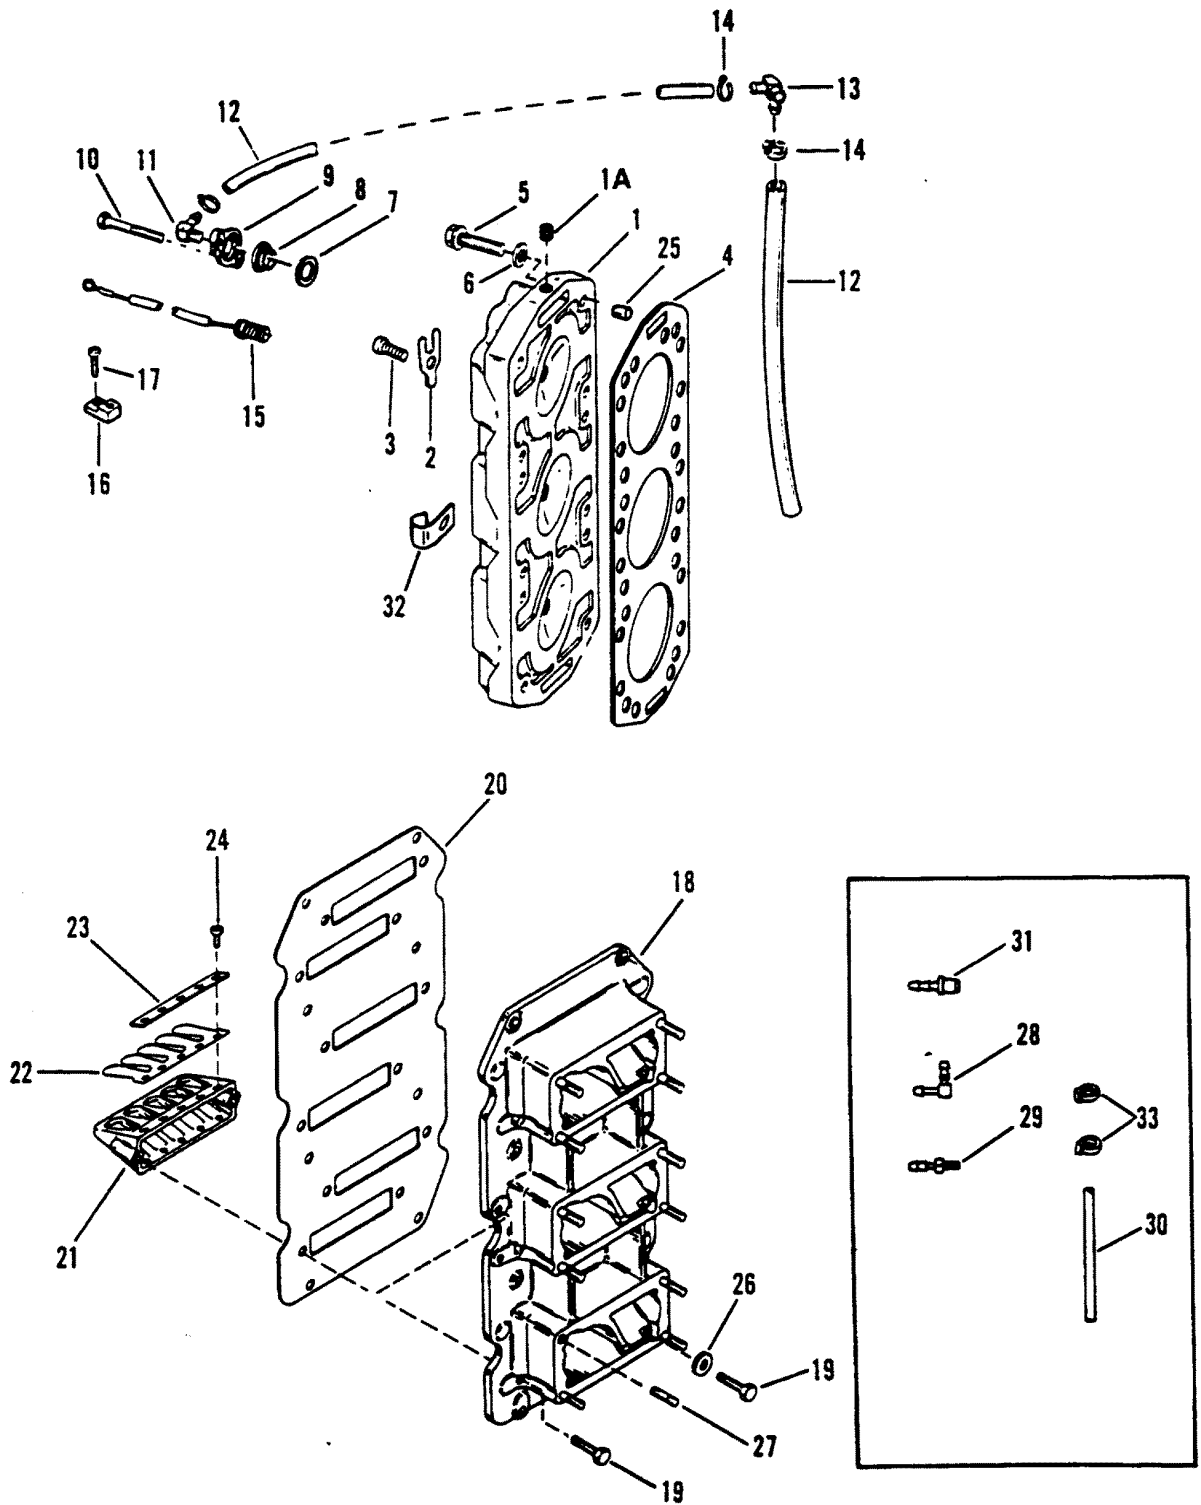

REED BLOCK AND CYLINDER HEAD

REED BLOCK AND CYLINDER HEAD

REF. NO.	PART NO.	SYM.	QTY.	DESCRIPTION
1	18789A3		2	CYLINDER HEAD
1A	22-32802		2	PIPE PLUG
2	13715--1		1	RETAINER
3	10-88743		1	SCREW
4	27-814658--1		2	GASKET
5	10-98534		24	SCREW (2-1/3")
6	12-822838		24	WASHER
7	12-47533--1		2	WASHER, SUBSTITUTE FOR THERMOSTAT
8	27-62386		2	GASKET
9	90390A1		2	COVER
10	10-37562		4	SCREW (1")
11	22-68727		1	ELBOW (STARBOARD)
12	32-77457--2		1	HOSE
13	22-68728		1	FITTING (PORT)
14	54-816311		AR	STA-STRAP
15	97465		1	TEMPERATURE SENDER
16	45915		2	TERMINAL BLOCK
17	10-48409		2	SCREW (5/8")
	10-62568		2	SCREW (3/8")
18	817084		1	REED BLOCK HOUSING
19	10-76630		20	SCREW (1")
20	27-813859		1	GASKET
21	87692--2		6	REED BLOCK
22	34-815242A3		6	REED ASSEMBLY
23	90391--1		12	REED CLAMP
24	10-823588		84	SCREW
25	17-63779		4	DOWEL PIN
26	12-39143		20	WASHER
27	16-27037		12	STUD
28	22-15133		6	ELBOW (PRESS IN)
29	22-56759		5	FITTING (PRESS IN)
30	32-66285-70		1	HOSE (YELLOW)
	32-99130122		1	HOSE BLACK
31	21-42623		1	CHECK VALVE (PRESS-IN - 11/16" LONG)
	21-42698		7	CHECK VALVE (PRESS IN - 13/16" LONG)
32	54-78945--1		1	J-CLAMP
33	56762		AR	STA-STRAP
-	27-814658A4		-	ENGINE GASKET SET
-	61-847716A3		-	POWERHEAD