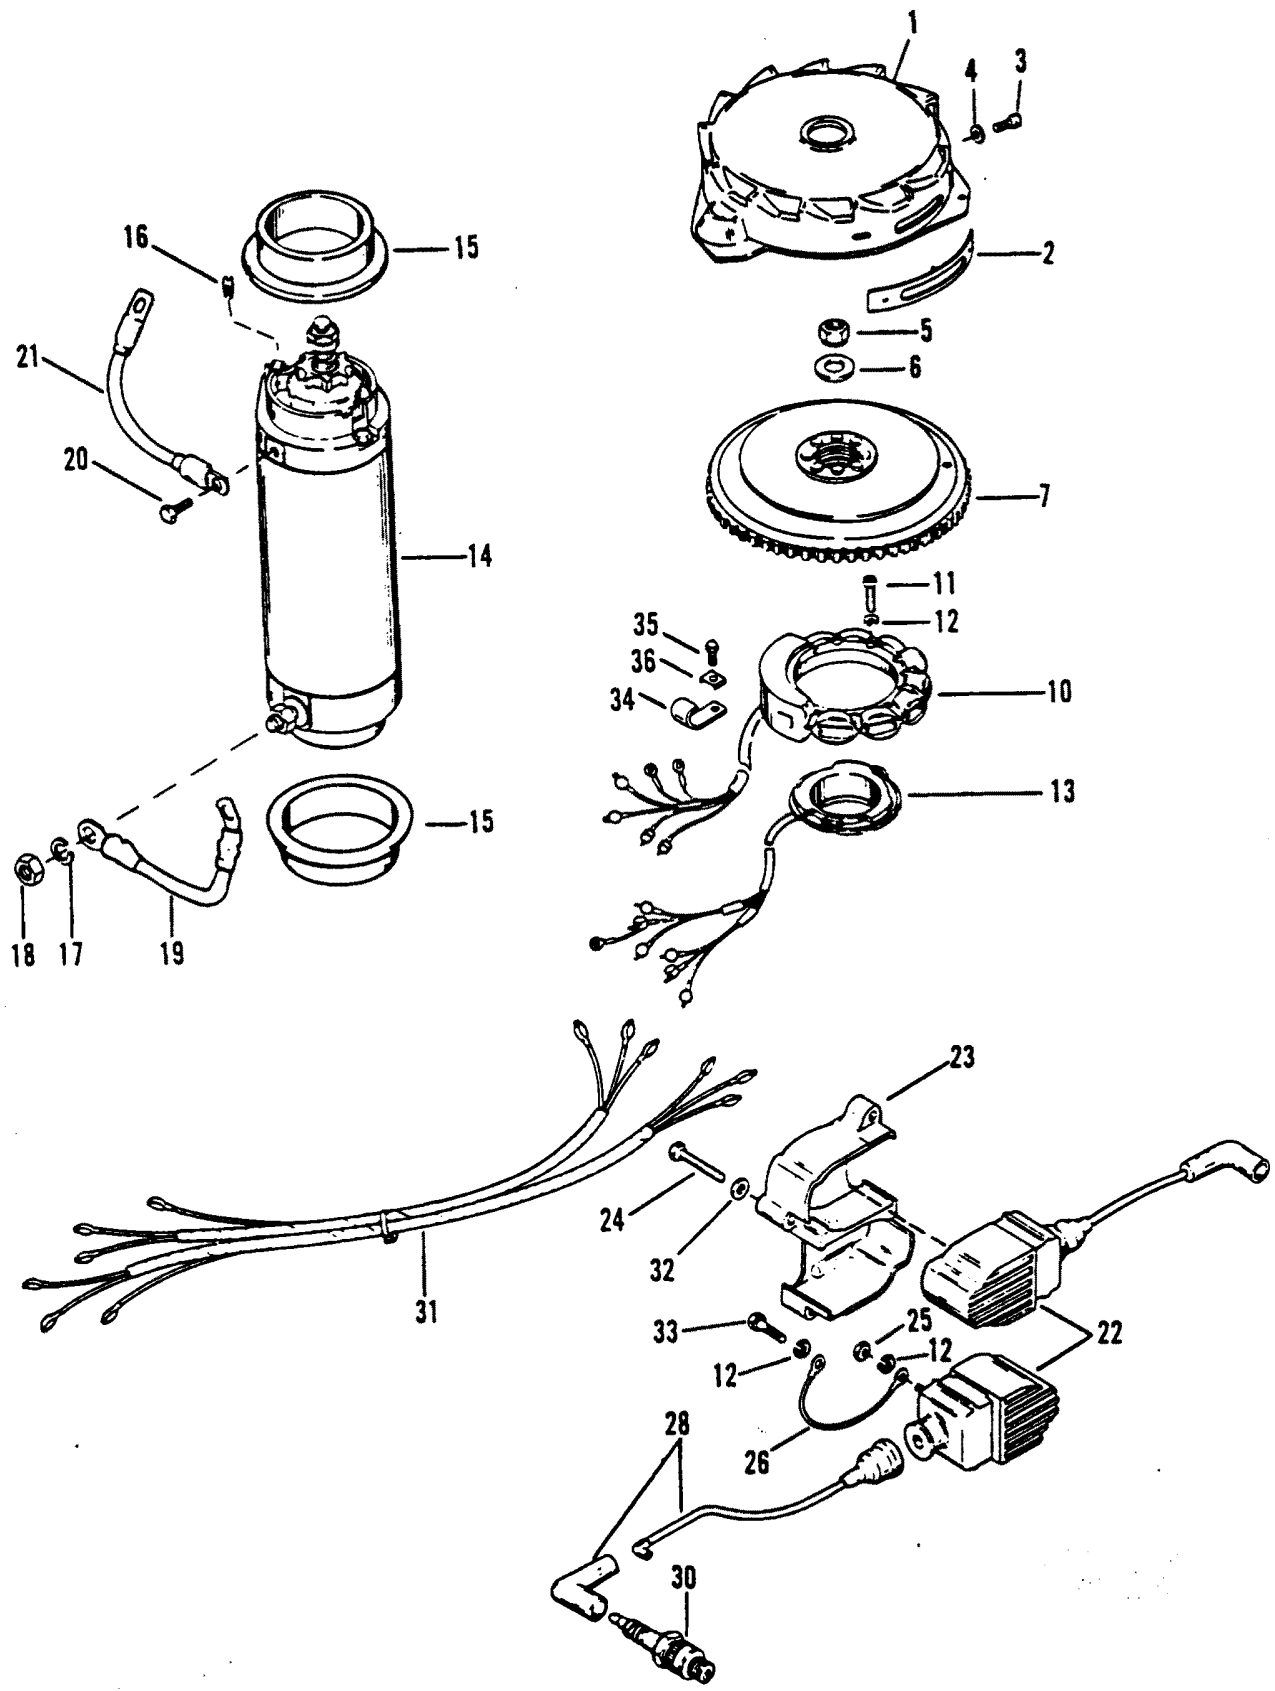

CONTINUED ON NEXT PAGE ➡

COWLS

COWLS

REF. NO.	PART NO.	SYM.	QTY.	DESCRIPTION
31	821877--1		1	BRACKET
32	821878		1	BRACKET
33	10-821933		2	SCREW
34	12-847539		4	WASHER
35	22-821881		1	PIPE PLUG
36	10-818146		1	SCREW
37	12-847541		1	WASHER
38	11-71852		1	NUT
39	12-74758		1	WASHER
40	821879--1		1	PIN
41	848015A1		1	COWL SUPPORT
42	848126A1		1	TORSION CLIP
43	88238A4		1	CABLE
44	10-821579		4	SCREW

FLYWHEEL, STARTER MOTOR AND IGNITION COILS

FLYWHEEL, STARTER MOTOR AND IGNITION COILS

REF. NO.	PART NO.	SYM.	QTY.	DESCRIPTION
1	79918A1		1	FLYWHEEL COVER
2	79022		1	TIMING MARKER
3	10-37572		2	SCREW
4	12-72761		2	WASHER
5	11-52901		1	NUT
6	12-68229		1	WASHER
7	249-6080A42		1	FLYWHEEL
10	398-5454A36		1	STATOR
11	10-90028		6	SCREW
12	13-26996		24	LOCKWASHER
13	96455A11		1	TRIGGER PLATE
14	50-79472		1	STARTER MOTOR
15	56703		2	COLLAR
16	68042		2	RUBBER STOP
17	13-26992		1	LOCKWASHER
18	11-20890		1	NUT
19	84-93389A5		1	WIRE (YELLOW)
20	10-69035		1	SCREW
21	84-93388A1		1	WIRE (BLACK)
22	339-7370A19		6	IGNITION COIL
23	79743		3	COVER
24	10-88447		12	SCREW (1-5/8")
25	11-45076		12	NUT
26	84-88807A6		6	GROUND STRAP BLACK
28	84-815358A1		1	HIGH TENSION CABLE
30	33-97180		6	SPARK PLUG (NGK #BUHW)
31	84-69738A7		1	HARNESS ASSEMBLY (#2,4 & 6)
	84-69739A2		1	HARNESS ASSEMBLY (#1,3 & 5)
32	12-89302		12	WASHER
33	10-68513		6	SCREW
34	54-23567		1	J-CLAMP
35	10-69079		1	SCREW
36	69205		1	C-WASHER