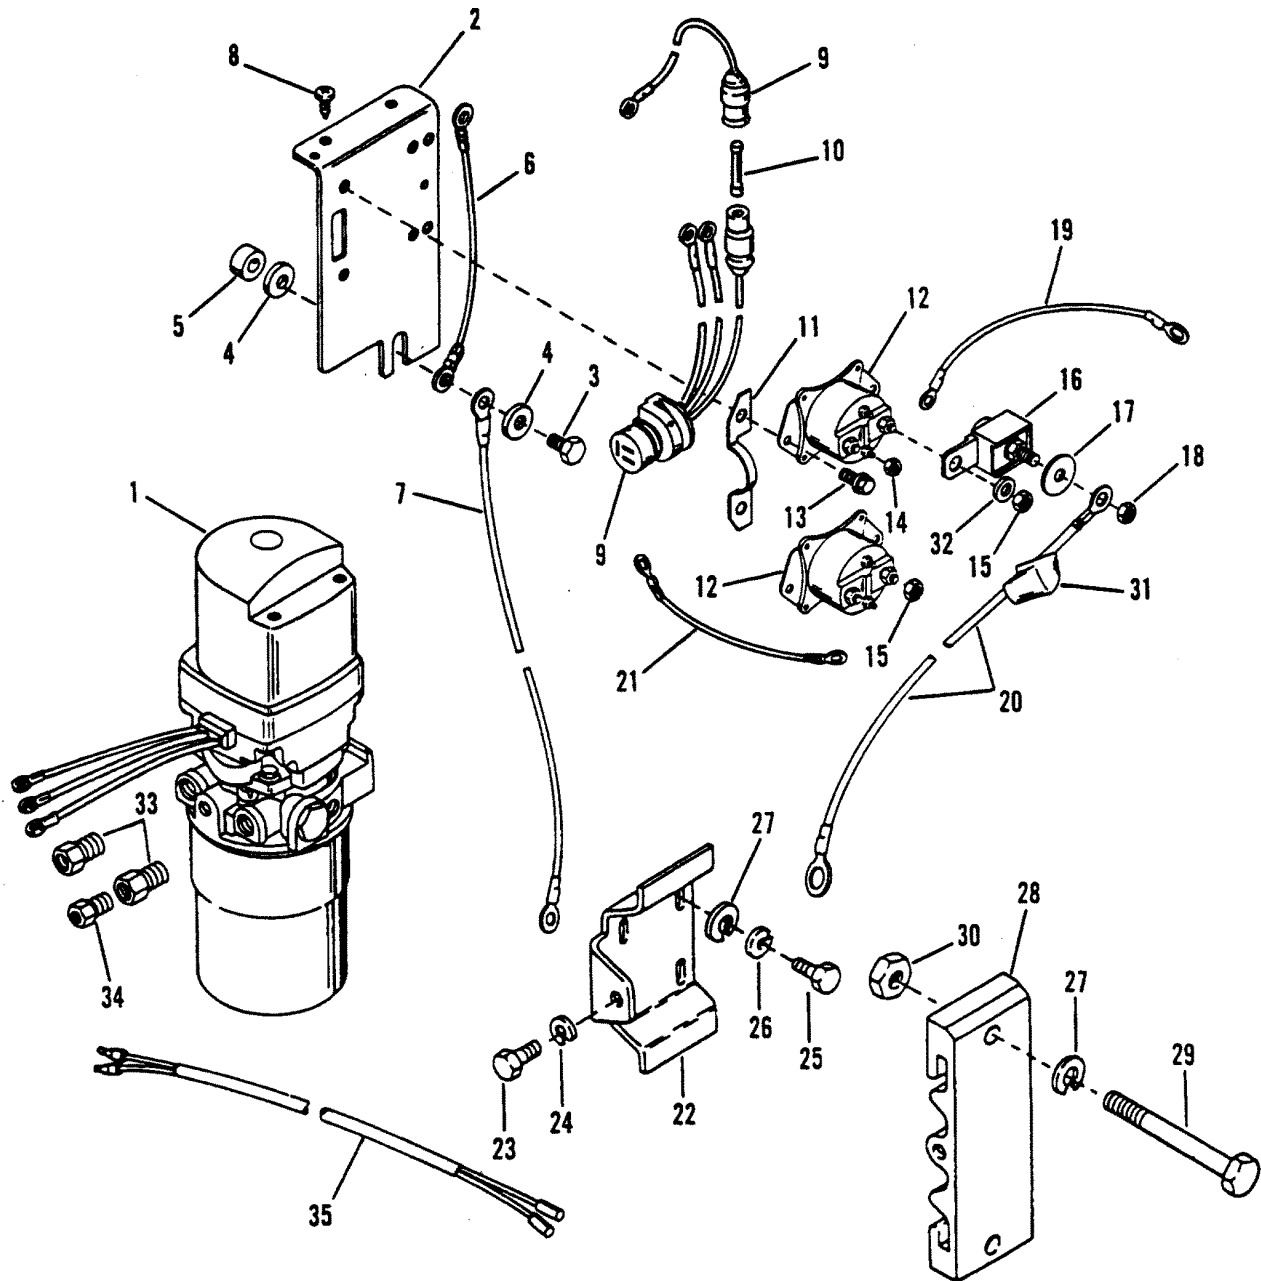

HYDRAULIC PUMP AND MOUNTING BRACKETS

HYDRAULIC PUMP AND MOUNTING BRACKETS

REF. NO.	PART NO.	SYM.	QTY.	DESCRIPTION
-	846859A4		1	HYDRAULIC PUMP (COMPLETE)
1	818161A4		1	HYDRAULIC PUMP ASSEMBLY
2	818567		1	BRACKET
3	10-38837		1	SCREW (1")
4	12-57792		2	WASHER
5	23-34948		1	SPACER
6	84-65999A12		1	CABLE
7	84-79138A9		1	BATTERY CABLE (NEGATIVE)
8	10-92051		2	SCREW
9	84-79147A5		1	HARNESS ASSEMBLY
10	88-79091		1	FUSE (20 AMP)
11	88075		1	RETAINER
12	89-68258A4		2	SOLENOID
13	10-41508		4	SCREW (3/8")
14	11-20110		4	NUT (#10-32)
15	11-26484		4	NUT (5/16-18)
16	88-79023A10		1	FUSE (110 AMP)
17	12-96457		1	WASHER
18	11-21825		1	NUT
19	84-65999A11		1	CABLE
20	84-79139A12		1	BATTERY CABLE (RED-POSITIVE)
21	84-79139A26		1	WIRE (RED)
22	87760		1	MOUNTING PLATE
23	10-39349		1	SCREW (3/4")
24	13-26993		1	LOCKWASHER
25	10-90271		2	SCREW (5/8")
26	13-58643		2	LOCKWASHER
27	12-45175		4	LOCKWASHER
28	87762		1	BRACKET
29	10-63826		2	BOLT (2-1/2")
30	11-68411		2	NUT
31	46265		4	BOOT
32	12-22753		4	WASHER
33	22-77366		2	CONNECTOR
34	22-818200		1	FITTING
35	84-65017A14		1	TILT HARNESS