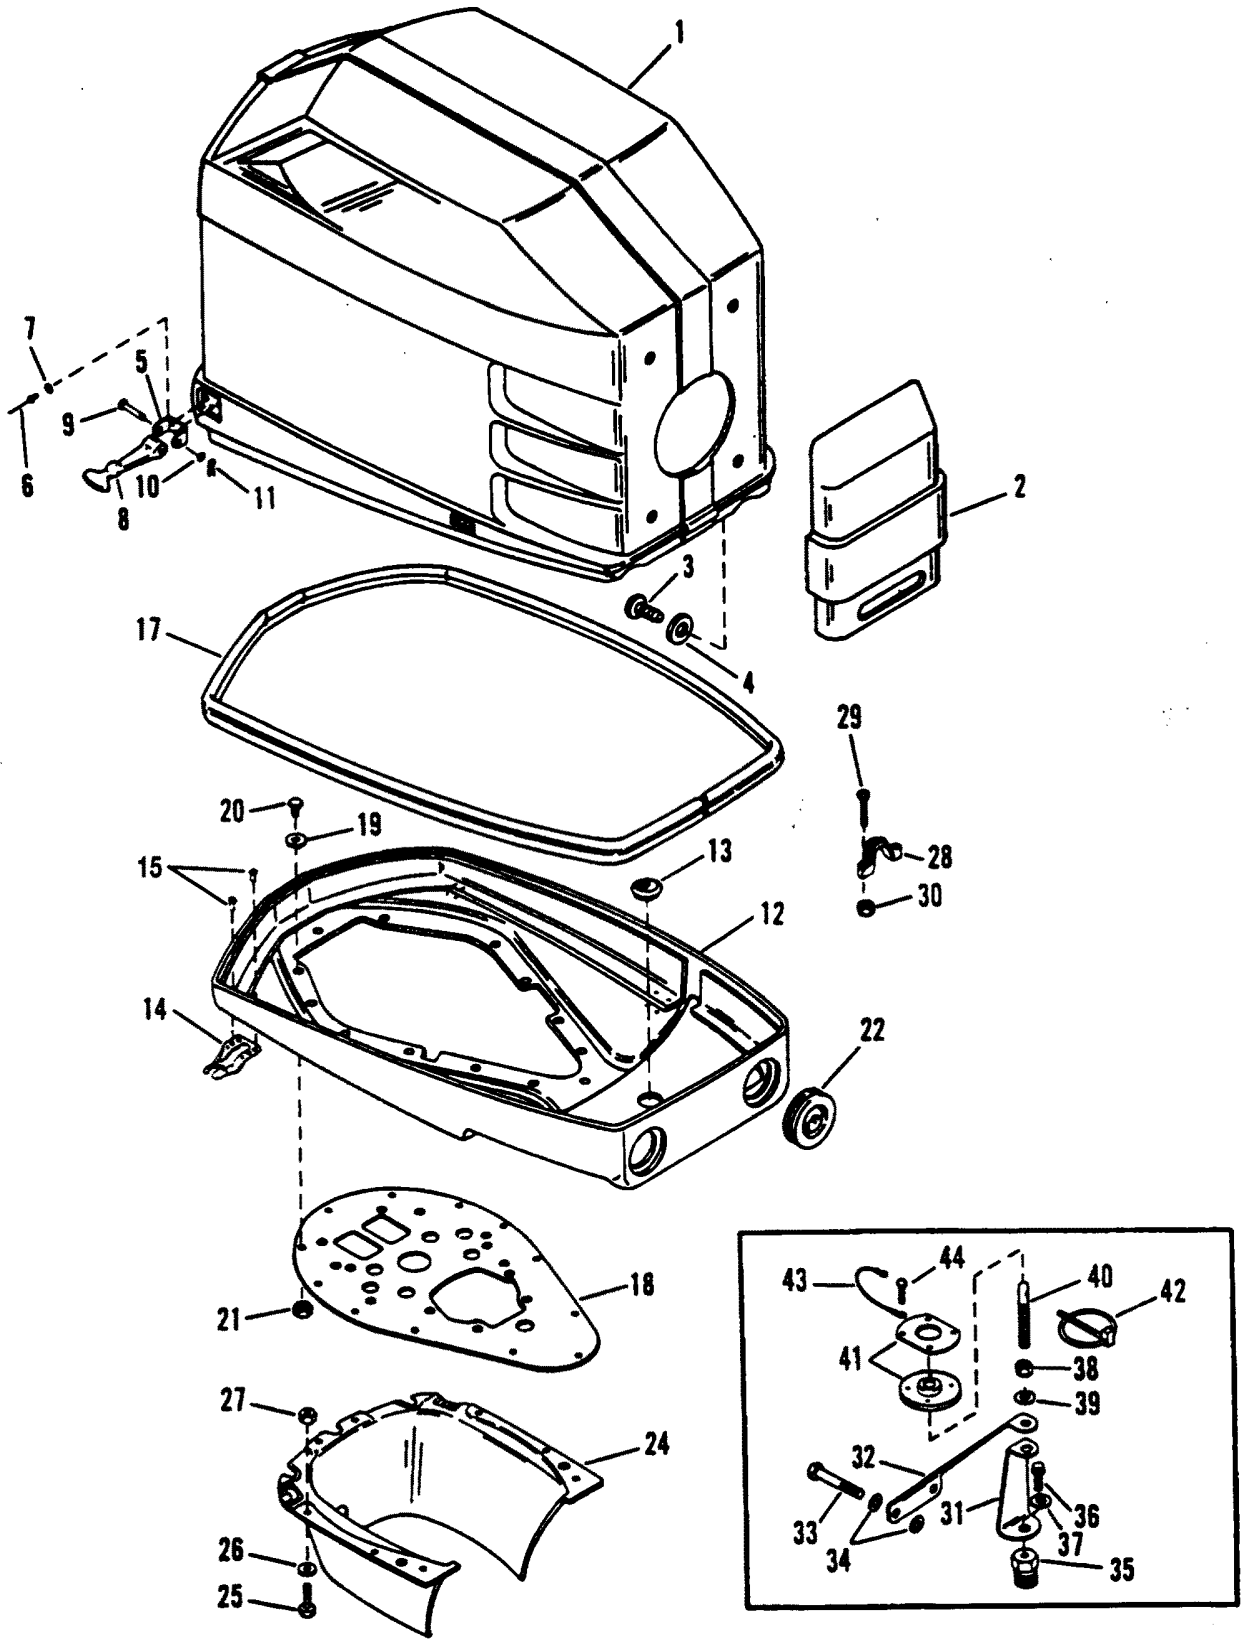

COWLS

COWLS

REF. NO.	PART NO.	SYM.	QTY.	DESCRIPTION
1	4006-817704A24		1	TOP COWL BLACK
	4006-817704A25		1	TOP COWL GRAY
2	817706A3		1	FRONT COVER BLACK
	817706A4		1	FRONT COVER GRAY
3	10-69570		4	SCREW
4	12-22887		4	WASHER
5	71602		4	YOKE BLACK
	71602--1		4	YOKE GRAY
6	17-816771		12	RIVET
7	12-847883		12	WASHER
8	817708		4	HOLD DOWN
9	17-58712		4	CLEVIS PIN
10	12-847883		4	WASHER
11	18-21071		4	COTTER PIN
-	37-817660A91		1	DECAL SET BLACK
-	37-818263A91		1	DECAL SET GRAY
-	37-818956A1		1	DECAL SET, FRONT COVER BLACK
-	37-818267A1		1	DECAL SET, FRONT COVER GRAY
12	4007-848164A5		1	BOTTOM PAN BLACK
	4007-848164A6		1	BOTTOM PAN GRAY
13	19-815784		2	CAP PLUG
14	13734		4	RETAINER BLACK
	13734--1		4	RETAINER GRAY
15	17-848172		16	RIVET (POP OPEN)
17	817712--1		1	SEAL
18	822188--1		1	PLATE
19	12-29245		13	WASHER
20	10-38601		13	SCREW
21	11-35045		13	NUT
-	848165		2	BRACE
22	25-817713--1		2	GROMMET (CIRCULAR)
	25-817713--3		2	GROMMET (OVAL)
24	4016-847893A2		1	SKIRT BLACK SHORT
	4016-847893A3		1	SKIRT GRAY SHORT
	4016-847893A4		1	SKIRT BLACK LONG
	4016-847893A5		1	SKIRT GRAY LONG
25	10-69028		8	SCREW (1/4-28 X 3/4")
26	12-35462		16	WASHER
27	11-35045		8	NUT
28	88621		1	RETAINER
29	10-69020		2	SCREW
30	11-29488		2	NUT
-	821877A2		1	COWL SUPPORT KIT

CONTINUED ON NEXT PAGE ➡

COWLS

COWLS

REF. NO.	PART NO.	SYM.	QTY.	DESCRIPTION
31	821877--1		1	BRACKET
32	821878		1	BRACKET
33	10-821933		2	SCREW
34	12-847539		4	WASHER
35	22-821881		1	PIPE PLUG
36	10-818146		1	SCREW
37	12-847541		1	WASHER
38	11-71852		1	NUT
39	12-74758		1	WASHER
40	821879--1		1	PIN
41	848015A1		1	COWL SUPPORT
42	848126A1		1	TORSION CLIP
43	88238A4		1	CABLE
44	10-821579		4	SCREW