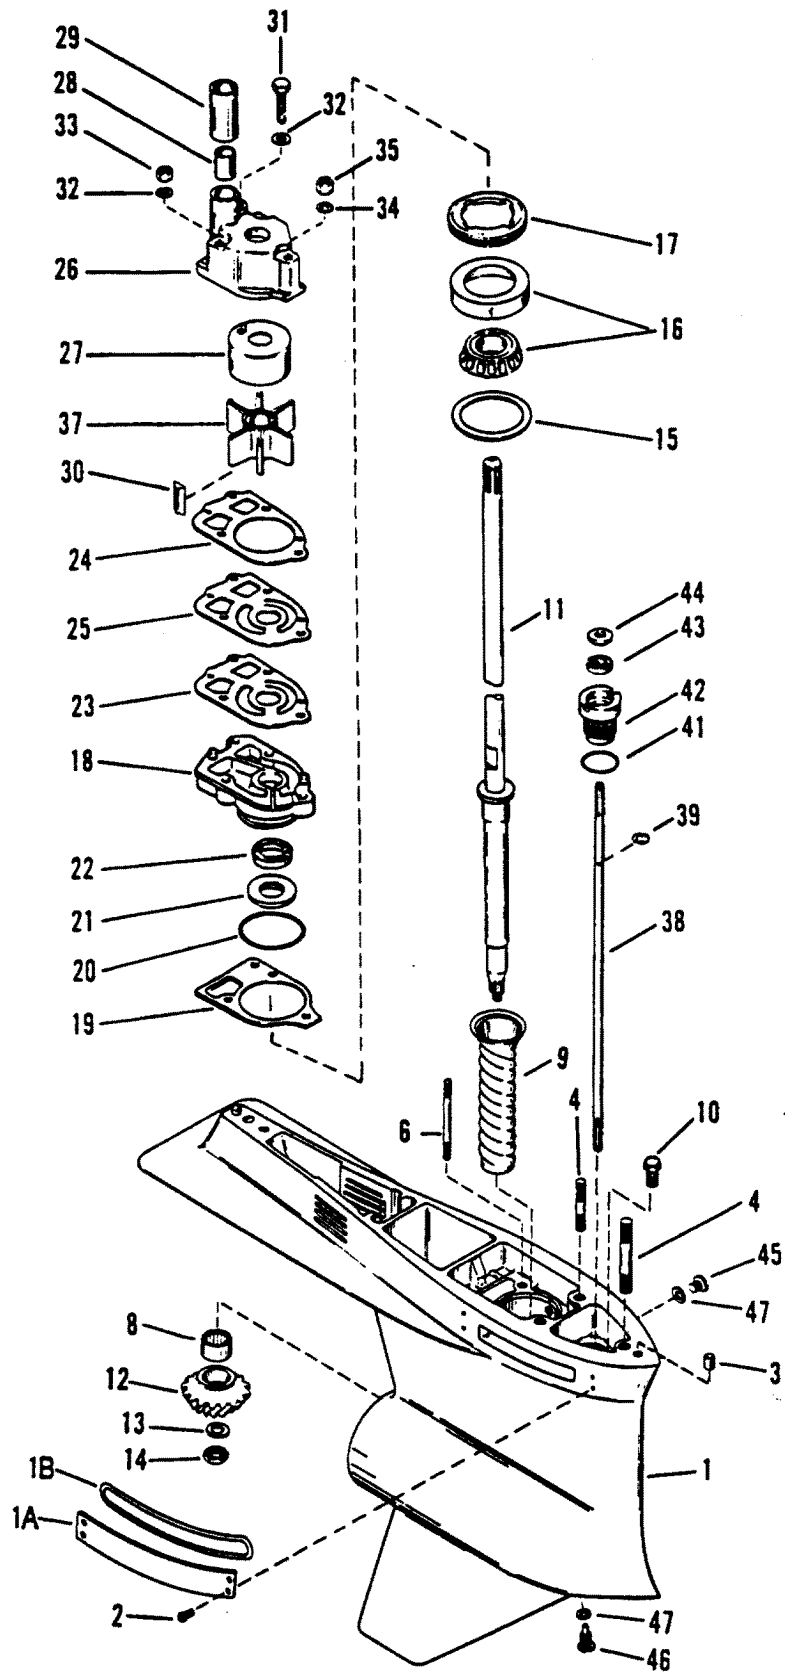

GEAR HOUSING (DRIVESHAFT)(LHR)

LHR

GEAR HOUSING (DRIVESHAFT)(LHR)

REF. NO.	PART NO.	SYM.	QTY.	DESCRIPTION
-	1685-847903A15		1	GEAR HOUSING (SHORT) BLACK
-	1685-847903A17		1	GEAR HOUSING (LONG) BLACK
-	1685-847903A21		1	GEAR HOUSING (SHORT) GRAY
-	1685-847903A23		1	GEAR HOUSING (LONG) GRAY
1	1685-847903A27		1	GEAR HOUSING (BASIC) BLACK
	1685-847903A28		1	GEAR HOUSING (BASIC) GRAY
1A	847950--1		2	COVER BLACK
	847950--2		2	COVER GRAY
1B	25-34776		2	O-RING
2	10-815904		12	SCREW
3	17-43044		2	DOWEL PIN
4	16-56295		3	STUD (7/16 X 2-11/16")(SHORT)
	16-78638		1	STUD (7/16 X 3-1/8") (LONG)
	16-57920--1		2	STUD (7/16 X 2-1/16") (LONG)
6	16-56297		1	STUD, WATER PUMP HSG. (5/16 X 3-3/8")
	16-69501		2	STUD, WATER PUMP HSG. (5/16 X 3-1/4")
8	31-42647A1		1	ROLLER BEARING
9	23-43998		1	SLEEVE
10	22-847949		1	PIPE PLUG
11	45-44000--8		1	DRIVE SHAFT (SHORT)
	45-44000--6		1	DRIVE SHAFT (LONG)
12	N.S.S.		1	PINION GEAR (PART OF 43-15845A2)
13	12-92721		1	WASHER
14	11-35921		1	NUT
15	15-42637A1		AR	SHIM ASSEMBLY
16	31-36387A1		1	ROLLER BEARING
17	824519		1	RETAINER
18	46-44292A3		1	WATER PUMP BASE ASSEMBLY
19	27-42631--1		1	GASKET
20	25-90011		1	O-RING
21	26-89238		1	OIL SEAL
22	26-16977		1	OIL SEAL
23	27-18051		1	GASKET (LOWER)
24	27-85609--1		1	GASKET (UPPER)
25	32435		1	FACE PLATE
-	1685-847903A15		1	GEAR HOUSING (SHORT) BLACK
-	1685-847903A17		1	GEAR HOUSING (LONG) BLACK
-	1685-847903A21		1	GEAR HOUSING (SHORT) GRAY
-	1685-847903A23		1	GEAR HOUSING (LONG) GRAY
1	1685-847903A27		1	GEAR HOUSING (BASIC) BLACK
	1685-847903A28		1	GEAR HOUSING (BASIC) GRAY
26	46-847710A1		1	WATER PUMP BODY ASSEMBLY
27	48752		1	INSERT

CONTINUED ON NEXT PAGE ➡