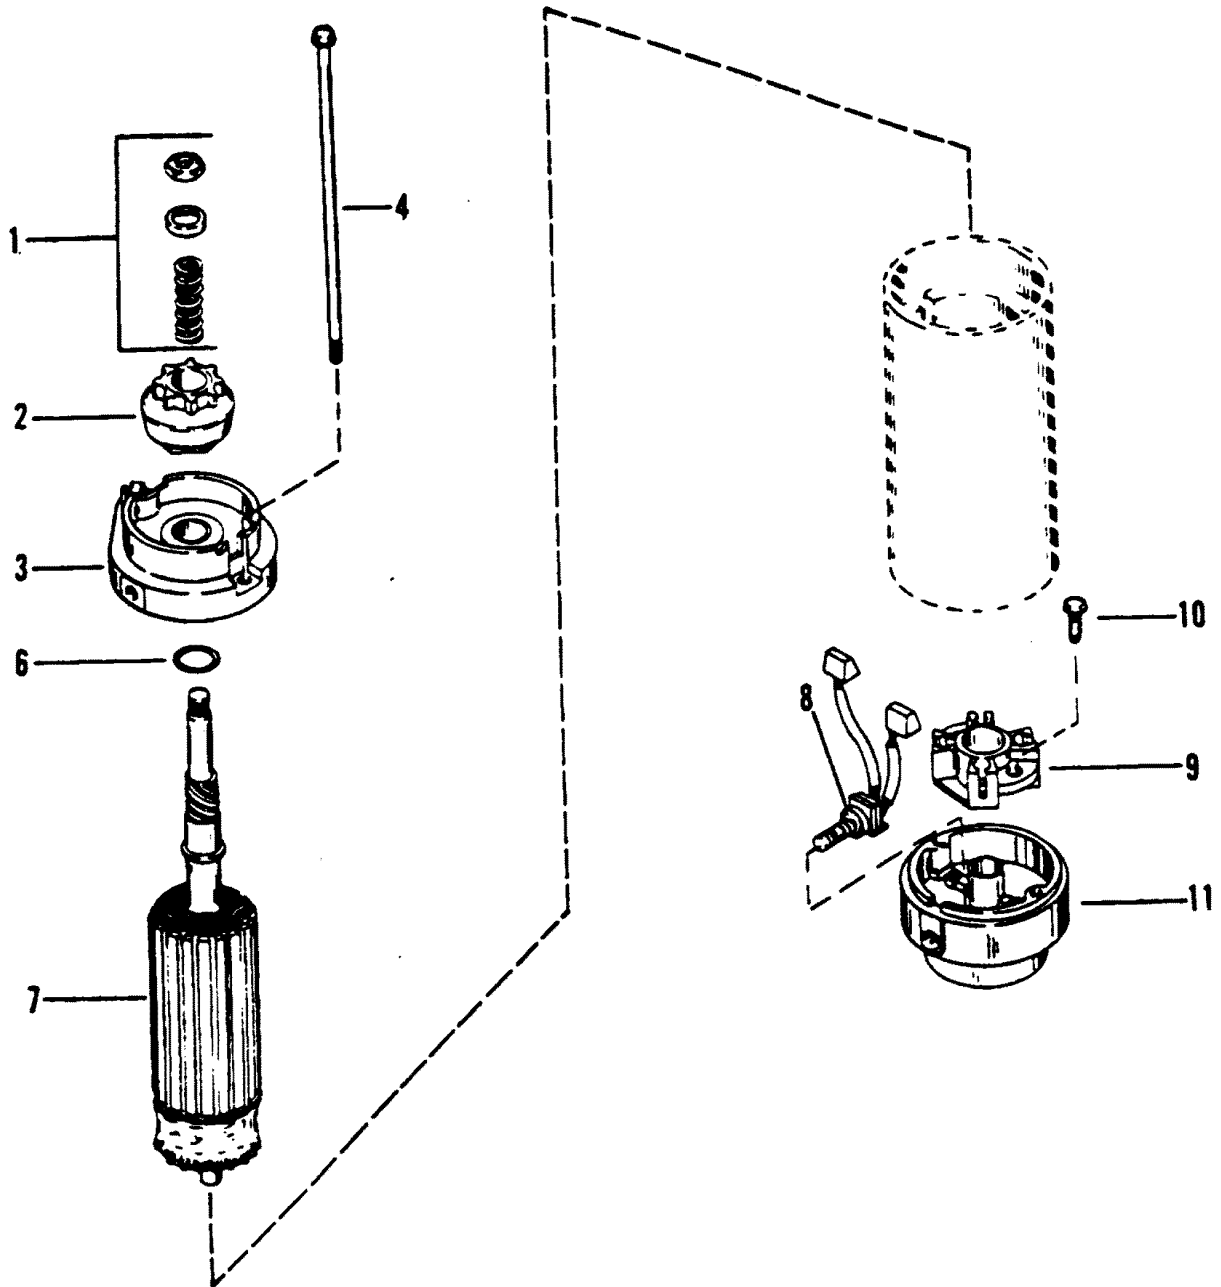

STARTER MOTOR ASSEMBLY

STARTER MOTOR ASSEMBLY

REF. NO.	PART NO.	SYM.	QTY.	DESCRIPTION
-	50-79472		1	STARTER MOTOR ASSEMBLY
1	90645		1	DRIVE KIT
2	75661		1	DRIVE
3	75660		1	DRIVE END PLATE
4	10-74968		2	THRU BOLT
6	N.S.S.		1	WASHER (AMERICAN BOSCH #WA3122)
7	79216		1	ARMATURE
8	75384		1	BRUSH SET
9	61787		2	BRUSH HOLDER
10	N.S.S.		2	SCREW(AMER. BOSCH #02441-22-SC-30SM)
11	15386		1	END CAP