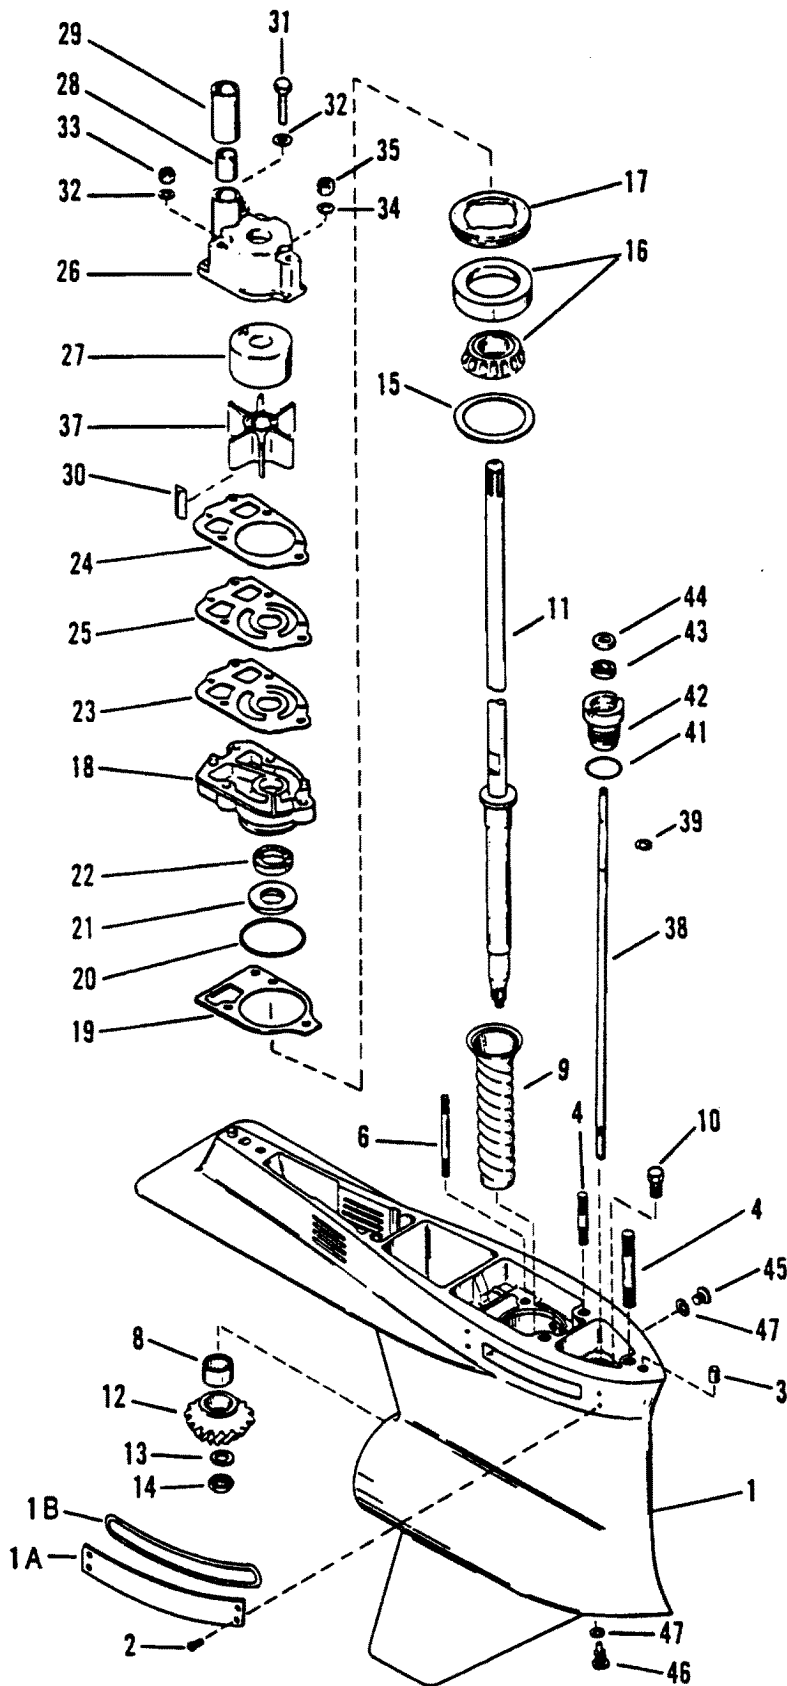

GEAR HOUSING (DRIVESHAFT)(RHR)

RHR

GEAR HOUSING (DRIVESHAFT)(RHR)

REF. NO.	PART NO.	SYM.	QTY.	DESCRIPTION
-	1685-847902A3		1	GEAR HOUSING (SHORT) BLACK
-	1685-847902A5		1	GEAR HOUSING (LONG) BLACK
-	1685-847902A9		1	GEAR HOUSING (SHORT) GRAY
-	1685-847902A11		1	GEAR HOUSING (LONG) GRAY
1	1685-847902A15		1	GEAR HOUSING (BASIC) BLACK
	1685-847902A16		1	GEAR HOUSING (BASIC) GRAY
1A	847950--1		2	COVER BLACK
	847950--2		2	COVER GRAY
1B	25-34776		2	O-RING
2	10-815904		12	SCREW
3	17-43044		2	DOWEL PIN
4	16-56295		3	STUD (7/16 X 2-11/16")(SHORT)
	16-78638		1	STUD (7/16 X 3-1/8") LONG
	16-57920--1		2	STUD (7/16 X 2-1/16") LONG
6	16-56297		1	STUD, WATER PUMP HSG. (5/16 X 3-3/8")
	16-69501		2	STUD, WATER PUMP HSG. (5/16 X 3-1/4")
8	31-42647A1		1	ROLLER BEARING
9	23-43998		1	SLEEVE
10	22-847949		1	PIPE PLUG
11	45-44000--8		1	DRIVE SHAFT (SHORT)
	45-44000--6		1	DRIVE SHAFT (LONG)
12	N.S.S.		1	GEAR (PART OF 43-13742A2)
13	12-92721		1	WASHER
14	11-35921		1	NUT
15	15-42637A1		AR	SHIM ASSEMBLY
16	31-36387A1		1	ROLLER BEARING
17	824519		1	RETAINER
-	1685-847902A3		1	GEAR HOUSING (SHORT) BLACK
-	1685-847902A5		1	GEAR HOUSING (LONG) BLACK
-	1685-847902A9		1	GEAR HOUSING (SHORT) GRAY
-	1685-847902A11		1	GEAR HOUSING (LONG) GRAY
1	1685-847902A15		1	GEAR HOUSING (BASIC) BLACK
	1685-847902A16		1	GEAR HOUSING (BASIC) GRAY
18	46-44292A3		1	WATER PUMP BASE ASSEMBLY
19	27-42631--1		1	GASKET
20	25-90011		1	O-RING
21	26-89238		1	OIL SEAL
22	26-16977		1	OIL SEAL
23	27-18051		1	GASKET (LOWER)
24	27-85609--1		1	GASKET (UPPER)
25	32435		1	FACE PLATE
26	46-847710A1		1	WATER PUMP BODY ASSEMBLY
27	48752		1	INSERT

CONTINUED ON NEXT PAGE ➡