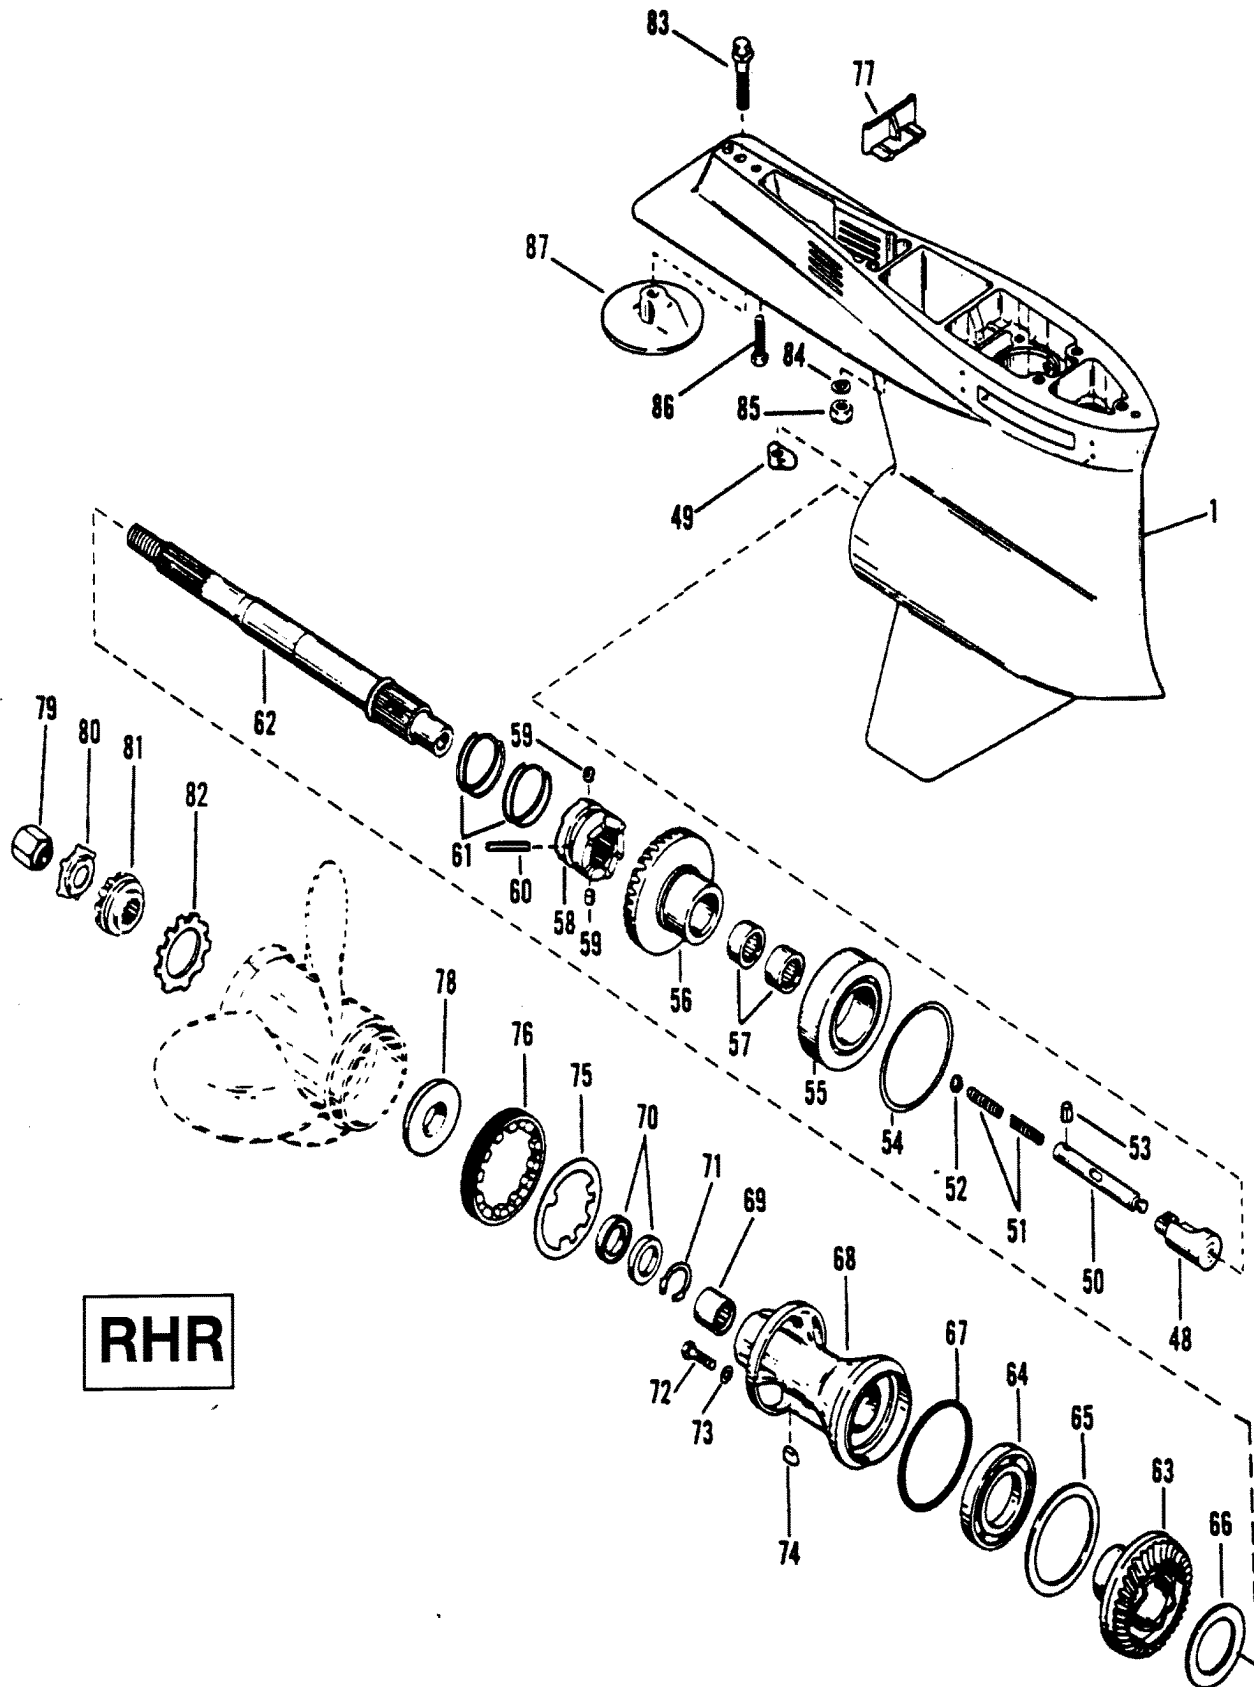

GEAR HOUSING (PROPELLER SHAFT)(RHR)

GEAR HOUSING (PROPELLER SHAFT)(RHR)

REF. NO.	PART NO.	SYM.	QTY.	DESCRIPTION
-	1685-847902A3		1	GEAR HOUSING (SHORT) BLACK
-	1685-847902A5		1	GEAR HOUSING (LONG) BLACK
-	1685-847902A9		1	GEAR HOUSING (SHORT) GRAY
-	1685-847902A11		1	GEAR HOUSING (LONG) GRAY
1	1685-847902A15		1	GEAR HOUSING (BASIC) BLACK
	1685-847902A16		1	GEAR HOUSING (BASIC) GRAY
48	89594A1		1	CAM FOLLOWER
49	78956		1	SHIFT CAM
50	79911--1		1	ROD
51	24-79910		2	SPRING
52	12-78910		2	WASHER
53	17-78906		1	PIN
54	15-47397A1		AR	SHIM
55	31-78172A1		1	TAPERED ROLLER BEARING
56	43-13742A2		1	FORWARD GEAR SET (INCLUDES REVERSE GEAR)
57	31-54928--1		1	ROLLER BEARING
58	52-42672		1	RATCHET
59	17-78909		2	DETENT PIN
60	17-42671		1	CROSS PIN
61	24-78962		2	SPRING
62	44-822820F1		1	PROPELLER SHAFT
63	43-822824A1		1	REVERSE GEAR
64	30-88957A1		1	BALL BEARING
65	68100--1		1	THRUST RING
66	23-822823		1	THRUST RING
67	25-31534		1	O-RING
68	847610A1		1	BEARING CARRIER
69	31-817072		1	ROLLER BEARING
70	26-815565		2	OIL SEAL
71	53-817071		1	SNAP RING
72	22-67892		1	DRAIN SCREW
73	12-19183		1	SEALING WASHER
74	28-30281		1	KEY
75	14-79447		1	TAB WASHER
76	15840--1		1	COVER
77	67891		1	FILLER BLOCK
78	13171--1		1	THRUST HUB
79	11-52707A1		1	PROPELLER NUT
80	14-816629		1	TAB WASHER
81	12-31211A2		1	WASHER
82	13-42351--1		1	LOCKWASHER
83	10-41350		1	SCREW (SHORT)
	10-66024		1	SCREW (LONG)

CONTINUED ON NEXT PAGE ➡