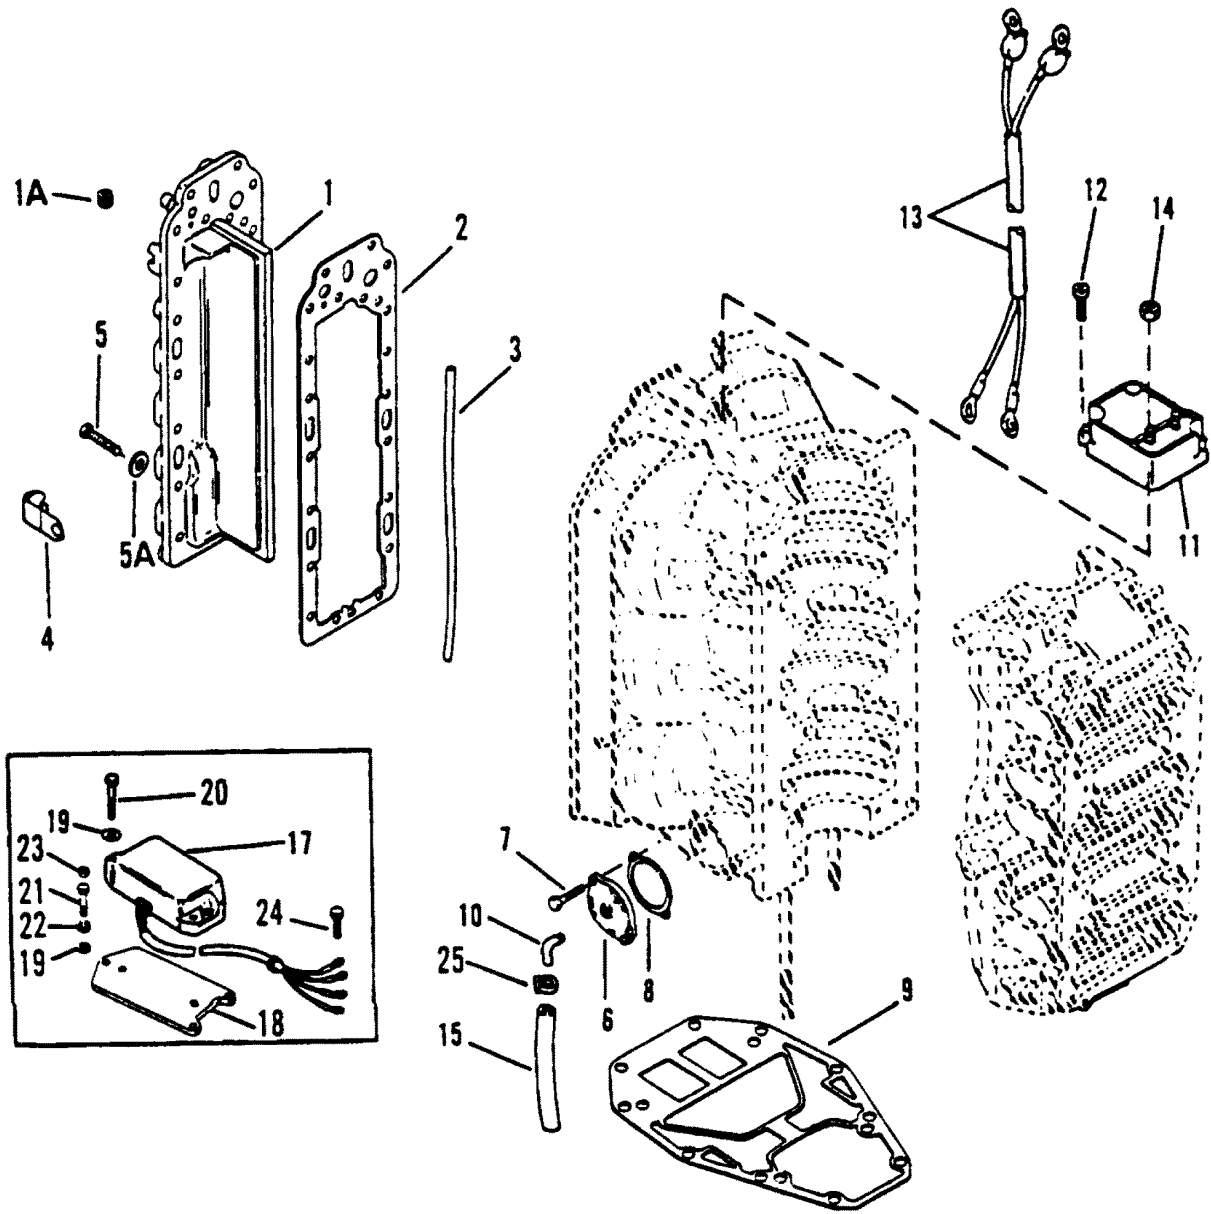

EXHAUST PLATE

EXHAUST PLATE

REF. NO.	PART NO.	SYM.	QTY.	DESCRIPTION
1	815552A1		1Y	DIVIDER PLATE
1A	22-32802		1Y	PIPE PLUG
2	27-847525--1		1Y	GASKET
3	26-814754		1Y	SEAL
4	54-814634		2Y	J-CLAMP (LARGE)
	54-64235--2		1Y	J-CLAMP (SMALL)
5	10-847538		18Y	SCREW (1-1/2")
	10-847568		2Y	SCREW (1")
5A	12-847526		20Y	WASHER
6	99193		1Y	COVER
7	10-28782		2Y	SCREW
8	27-88907--2		1Y	GASKET
9	27-823142		2Y	GASKET
10	22-68727		1Y	FITTING
11	88825A7		1	VOLTAGE REGULATOR
12	10-48409		2	SCREW
13	84-13397A1		1	HARNES ASSEMBLY
14	11-45076		2	NUT
15	32-77457--2		1	HOSE
16	54-816311		1	STA-STRAP
17	86926A4		1	SPEED LIMITER
18	815541		1	PLATE
19	12-72761		4	WASHER
20	10-69020		2	SCREW (10-32 X 7/8")
21	10-32228		3	SCREW (10-32 X 5/8")
22	13-26996		3	LOCKWASHER
23	11-45812		2	NUT
24	10-42813		1	SCREW (10-32 X 3/8")
-	27-814658A4		-	ENGINE GASKET SET
-	61-847716A3		-	POWERHEAD