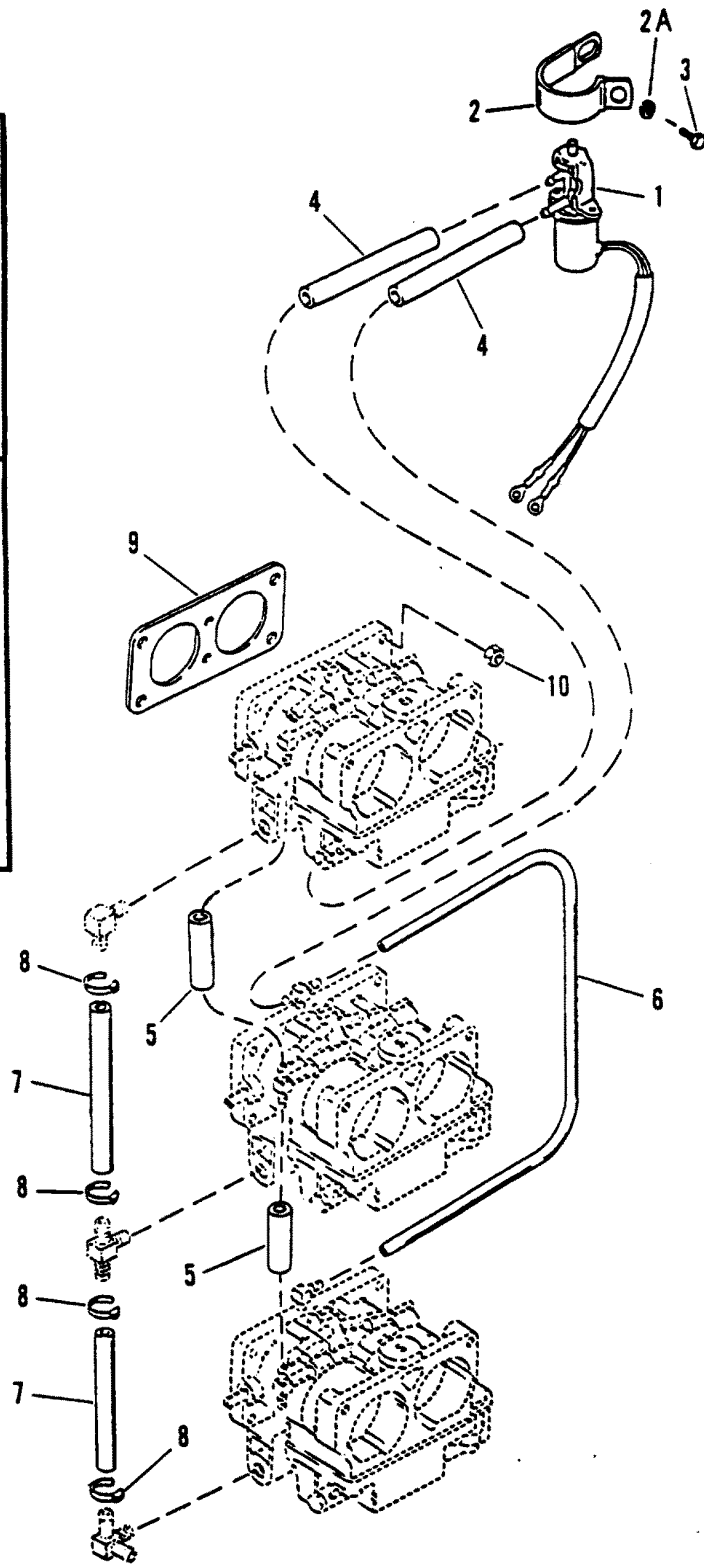

THROTTLE LEVER AND SHIFT SHAFT

THROTTLE LEVER AND SHIFT SHAFT

REF. NO.	PART NO.	SYM.	QTY.	DESCRIPTION
1	74897		1	PIVOT
2	62459		1	BALL JOINT
3	11-68219		1	NUT
4	76035		1	LINK ROD
5	11-45812		1	NUT
6	41094A3		1	SPARK ADVANCE LEVER
7	10-64022		1	SCREW
8	11-64015		1	NUT
9	26852		1	CAP
10	10-13627		1	SCREW (1-1/4")
11	11-68219		1	NUT
12	48039		1	CAP
13	41095		1	THROTTLE CONTROL LEVER
14	10-818165		1	SCREW (1-3/4")
15	23-55164		1	BUSHING
16	23-55171		1	BUSHING
17	24-68784		1	SPRING
18	12-46765		1	WASHER
19	10-64022		1	SCREW (2-1/8")
20	11-64015		1	NUT
21	26852		1	CAP
22	39483		1	LATCH
23	10-69026		1	SCREW (1/4-28 X 7/8")
24	24-20099		1	SPRING
25	11-35045		1	NUT
26	814929		1	THROTTLE CONTROL ROD
27	14638		1	BARREL
28	815539T		1	THROTTLE CAM
29	16-20353		1	STUD
30	23-93248--1		1	SWIVEL BUSHING
31	11-35045		1	NUT
32	10-28782		3	SCREW
33	814283A2		1	ANCHOR BRACKET
34	98889		1	LATCH
37	16-18101		2	STUD
38	12-73288		2	WASHER
39	11-18102		2	NUT
-	61-847716A3		-	POWERHEAD
40	39519		1	CAP
41	37896		1	GUIDE BLOCK
42	24-20099		1	SPRING
43	67073A1		1	LINK ROD
44	52100		1	WEAR PLATE

CONTINUED ON NEXT PAGE ➡

THROTTLE LEVER AND SHIFT SHAFT

THROTTLE LEVER AND SHIFT SHAFT

REF. NO.	PART NO.	SYM.	QTY.	DESCRIPTION
45	38279		1	LATCH
46	12-69056		1	WASHER
47	11-35045		1	NUT
48	79932A15		1	SHIFT SHAFT (SHORT)
	79932A11		1	SHIFT SHAFT (LONG)
49	13-29720		1	WAVE WASHER
50	23-26600		1	BUSHING
51	12-35462		1	WASHER
52	11-35045		1	NUT
53	23-27132		1	BUSHING
54	12-29245		3	WASHER

FUEL LINES

FUEL LINES

REF. NO.	PART NO.	SYM.	QTY.	DESCRIPTION
1	42859A2		1	SOLENOID VALVE
2	54-63300--1		1	CLAMP
2A	13-26992		1	LOCKWASHER
3	10-73286		1	SCREW
4	32-99126-88		2	FUEL LINE
5	32-99128-78		2	FUEL LINE
6	32-99130122		1	FUEL LINE
7	32-77457--2		2	FUEL LINE
8	54-816311		AR	STA-STRAP
9	27-67751--1		3	GASKET
10	11-20184		12	NUT
11	35-818700		1	FUEL FILTER
12	54-815504104		2	CLAMP
17	32-77457--2		1	HOSE
18	18018A1		1	FUEL PUMP KIT
19	22-70834		2	BAYONET
-	27-814658A4		-	GASKET SET