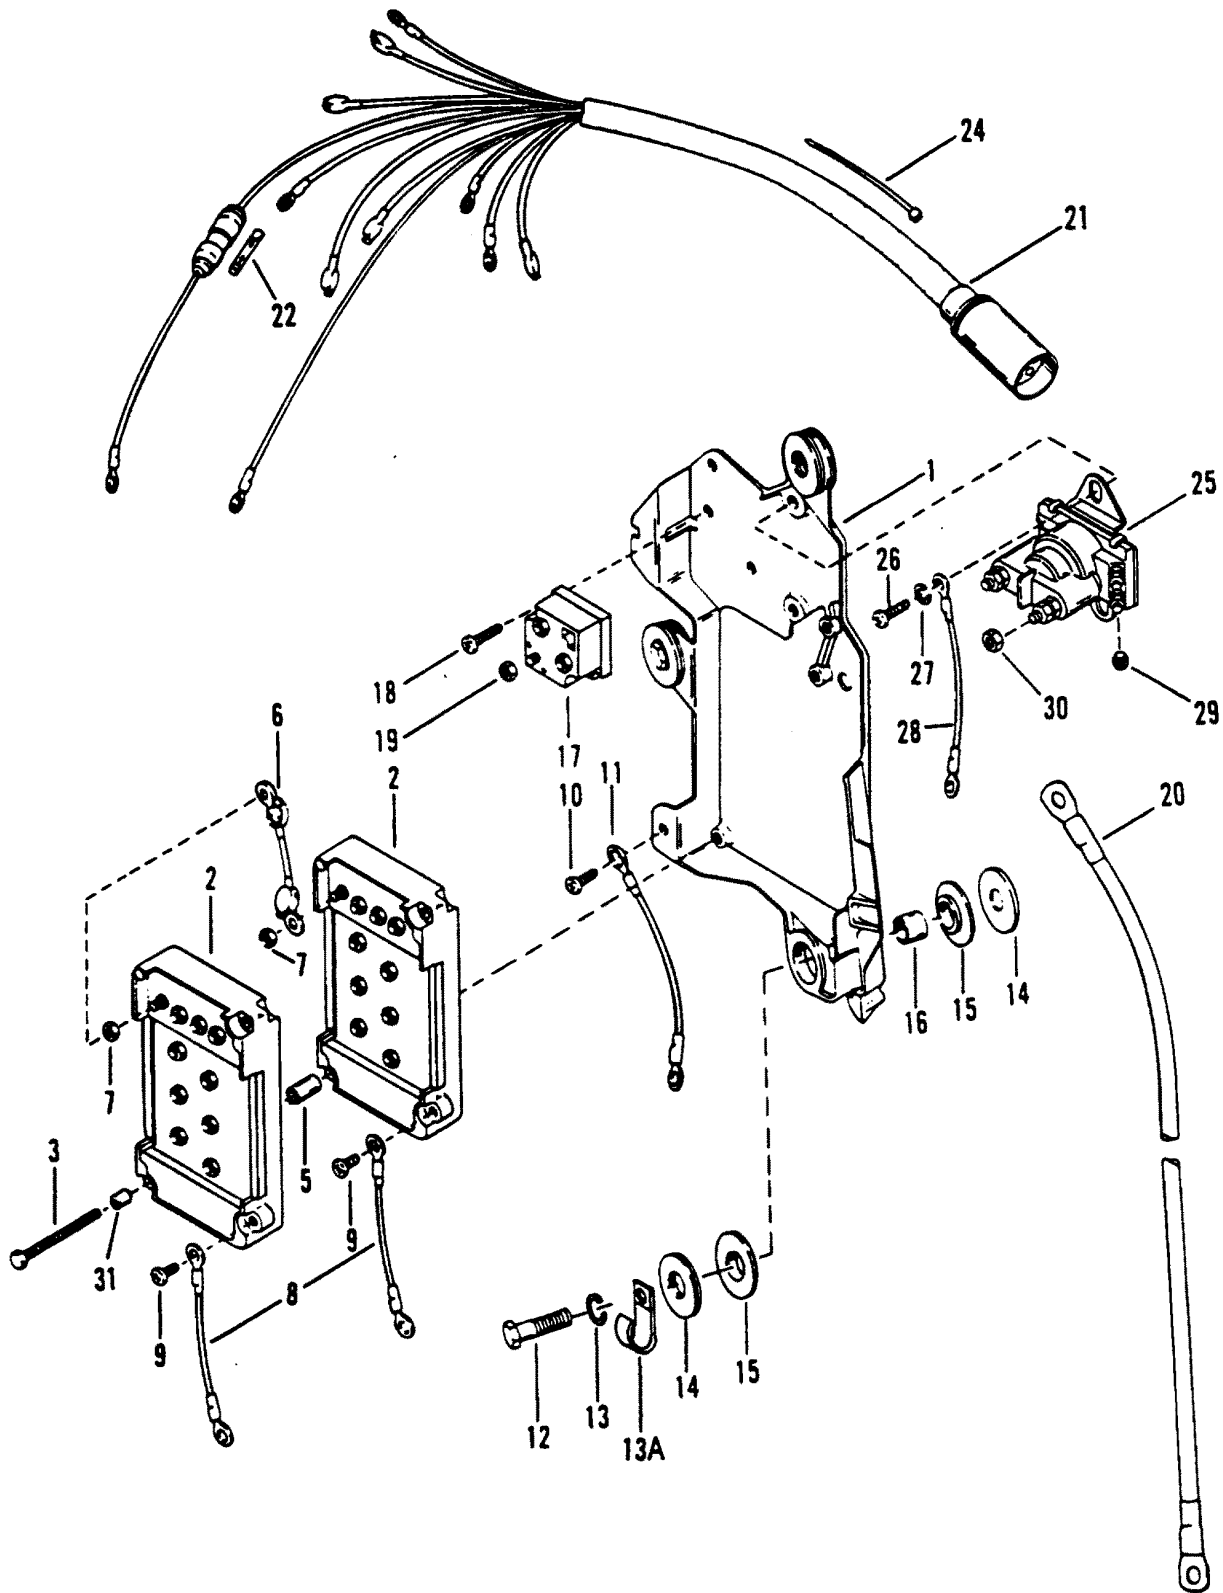

WIRING HARNESS, STARTER SOLENOID & RECTIFIER

WIRING HARNESS, STARTER SOLENOID & RECTIFIER

REF. NO.	PART NO.	SYM.	QTY.	DESCRIPTION
1	43429--2		1	IGNITION PLATE
2	332-7778A14		2	SWITCH BOX
3	10-90815		2	SCREW
5	23-94453		2	BUSHING
6	84-62310A2		1	CABLE
7	11-45076		20	NUT
8	84-60871A10		2	WIRE
9	10-62568		2	SCREW
10	10-38055		1	SCREW (5/8")
11	84-65999A3		1	CABLE (BLACK)
12	10-60411		3	SCREW (1-1/4")
13	13-26993		3	LOCKWASHER
13A	54-814634		2	J-CLAMP
14	12-36042		6	WASHER
15	12-67264		6	WASHER (RUBBER)
16	23-67268		3	BUSHING
17	816770		1	RECTIFIER
18	10-38055		2	SCREW (5/8")
19	11-45076		3	NUT
20	84-88439A14		1	BATTERY CABLE (POSITIVE)
	84-88439A2		1	BATTERY CABLE (NEGATIVE)
21	84-96220A4		1	ENGINE HARNESS
22	88-79091		1	FUSE
24	54-816311		AR	STA-STRAP
25	89-68258A4		1	STARTER SOLENOID
26	10-31716		2	SCREW (5/8")
27	13-26992		2	LOCKWASHER
28	84-65999A2		1	CABLE (BLACK)
29	11-45076		2	NUT
30	11-67980		2	NUT
31	23-94304		2	BUSHING