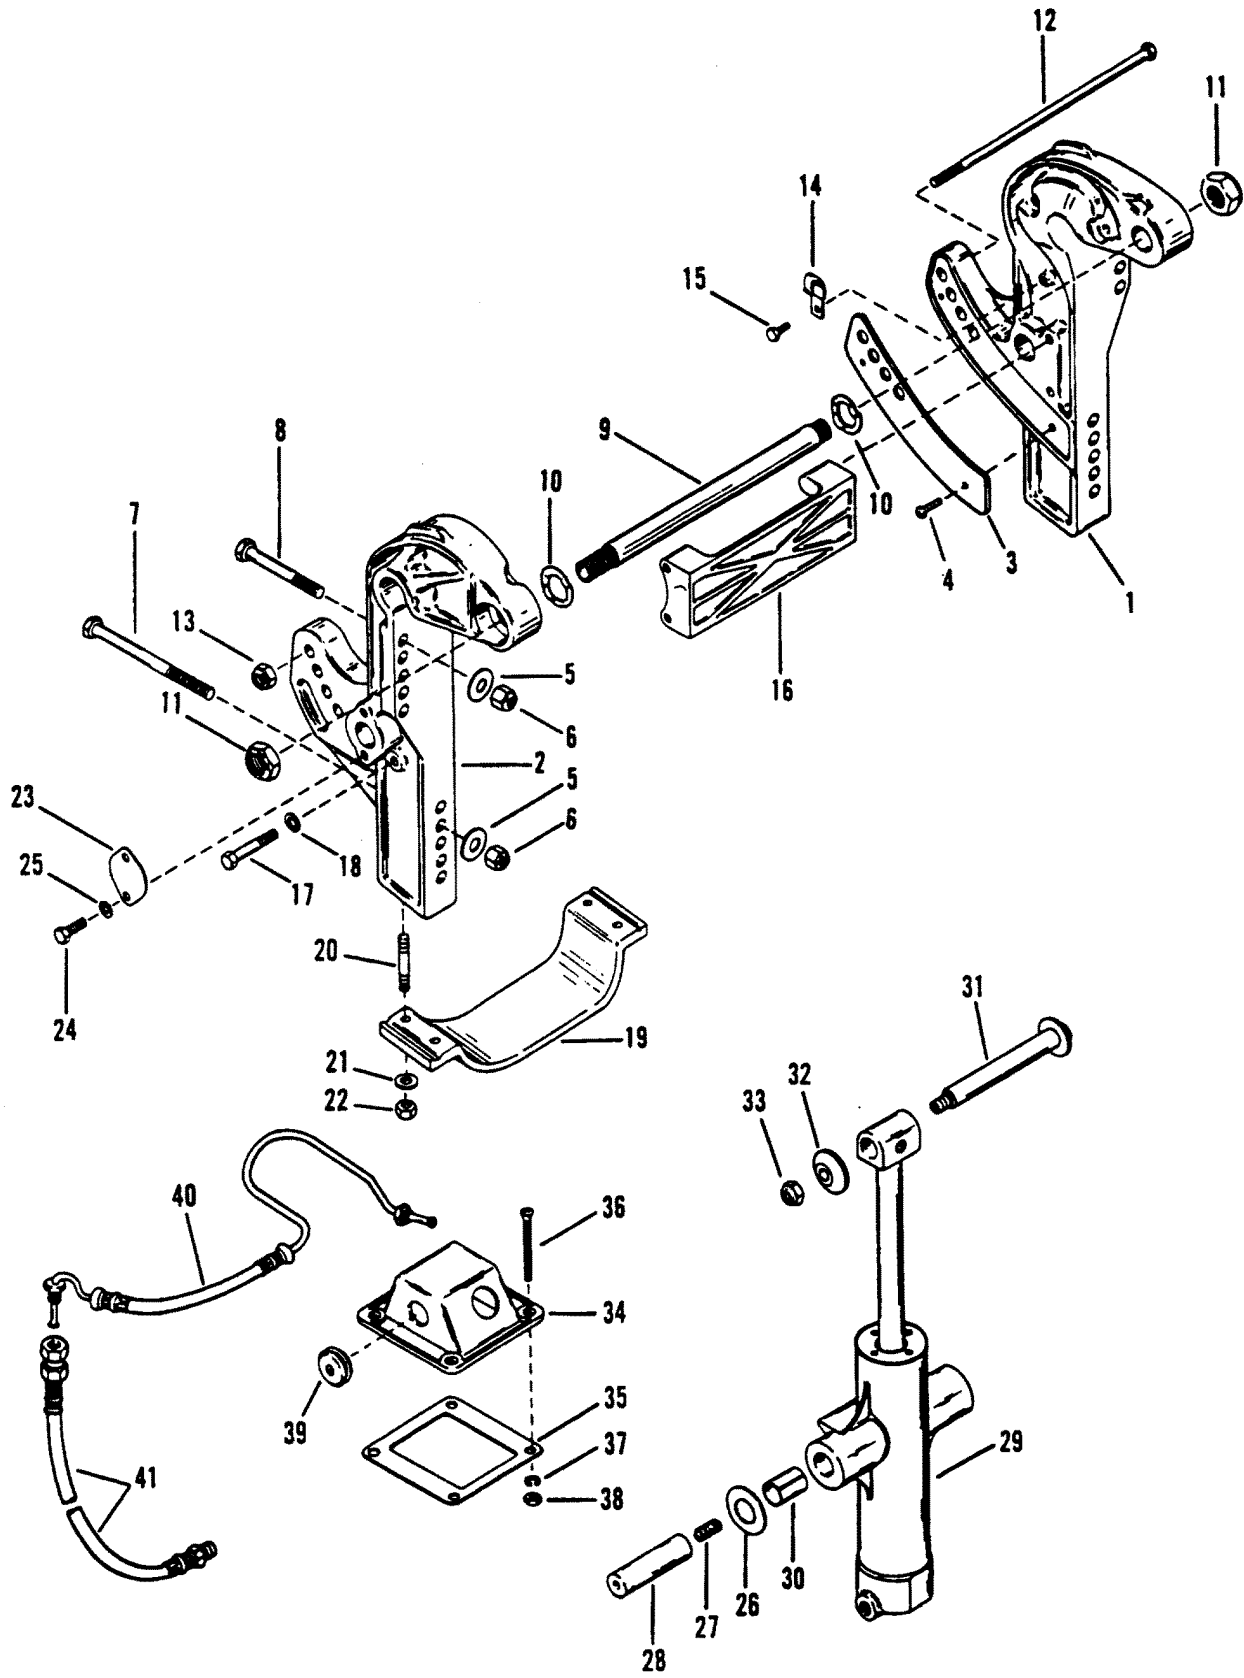

TRANSOM BRACKETS

TRANSOM BRACKETS

REF. NO.	PART NO.	SYM.	QTY.	DESCRIPTION
36	10-32866		4	SCREW
37	12-20878		4	WASHER
38	11-29488		4	NUT
39	25-45507		1	GROMMET
40	32-96993		1	HOSE, HYDRAULIC (PORT)
	32-96994		1	HOSE, HYDRAULIC (STARBOARD)
41	32-89024		1	HOSE, HYDRAULIC (PORT)
	32-89023		1	HOSE, HYDRAULIC (STARBOARD)
-	79879A1		1	REPAIR KIT FOR TRIM CYLINDERS