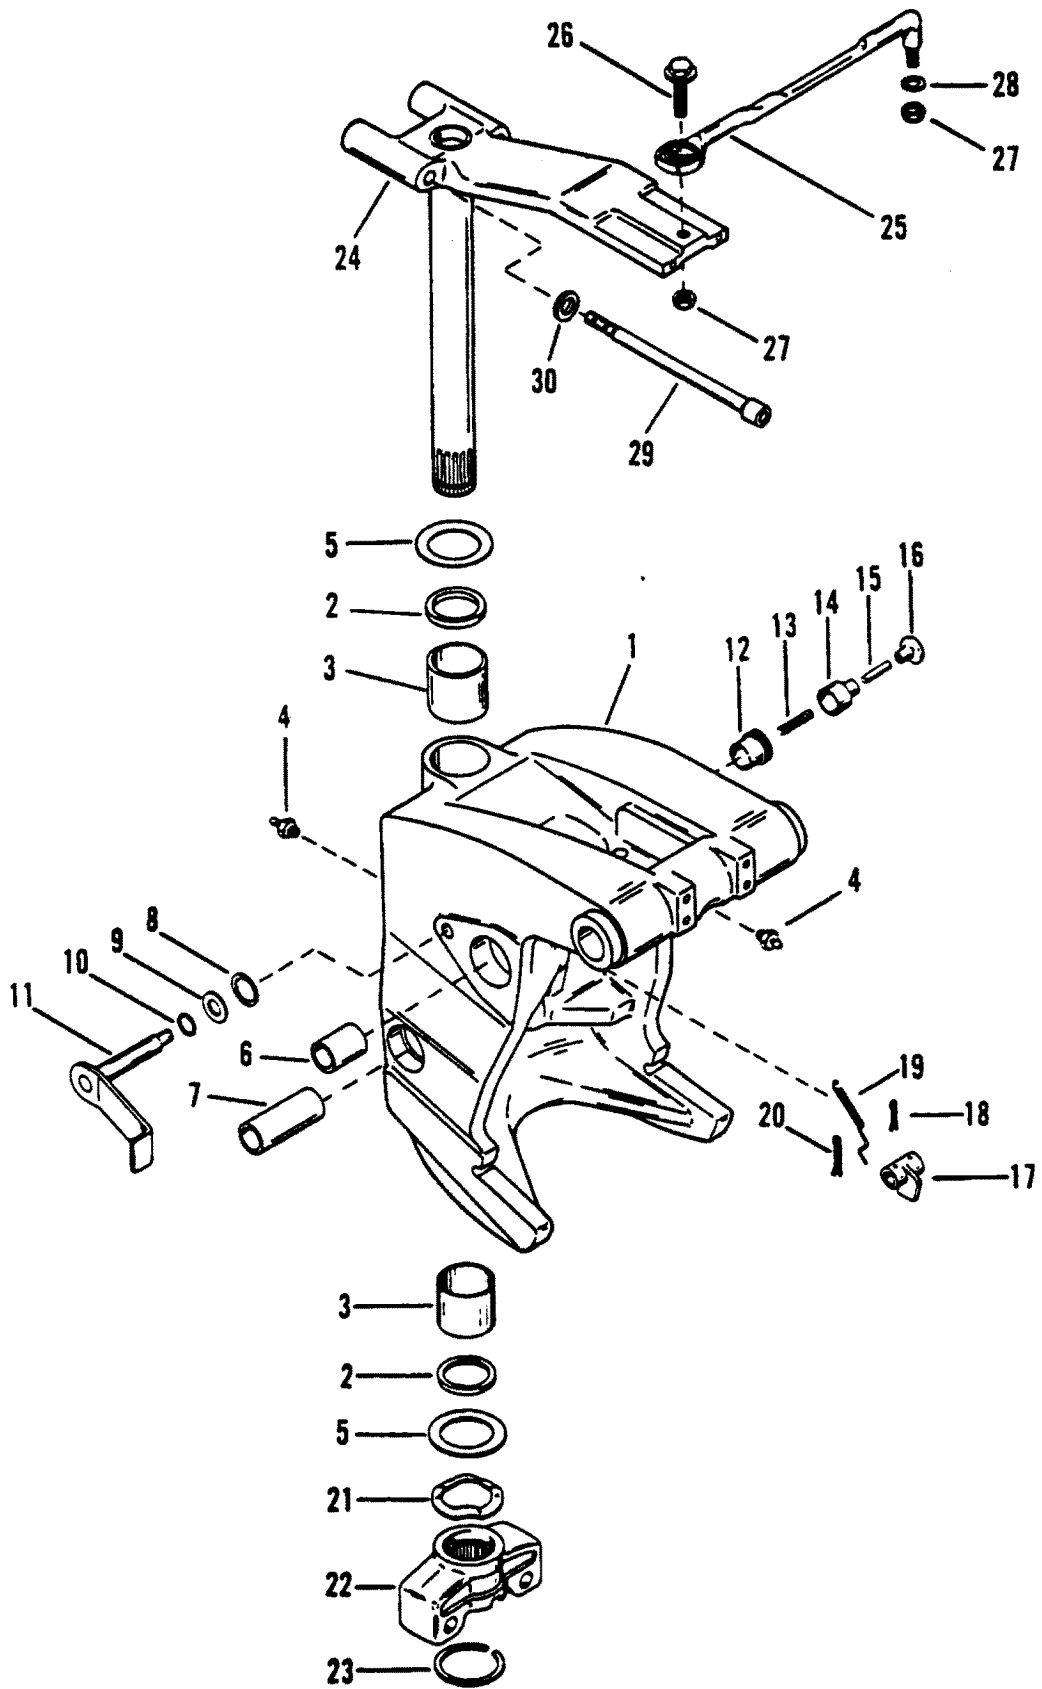

SWIVEL BRACKET AND STEERING ARM

SWIVEL BRACKET AND STEERING ARM

REF. NO.	PART NO.	SYM.	QTY.	DESCRIPTION
1	3521-818810A8		1	SWIVEL BRACKET ASSEMBLY BLACK SHORT
	3521-818810A7		1	SWIVEL BRACKET ASSEMBLY GRAY SHORT
	1491-847723A3		1	SWIVEL BRACKET ASSEMBLY BLACK LONG
	1491-847723A4		1	SWIVEL BRACKET ASSEMBLY GRAY LONG
2	26-847729		2	OIL SEAL
3	23-847726		2	BEARING
4	22-74036		4	GREASE FITTING
5	23-847728		2	BEARING
6	23-822035-24		2	BEARING (1-1/2")
7	23-822035-40		2	BEARING (2-1/2")
8	26-85023		2	OIL SEAL
9	12-87161		2	WASHER
10	25-48171		2	O-RING
11	85030A2		1	TILT LOCK LEVER (PORT)
	85028A2		1	TILT LOCK LEVER (STARBOARD)
12	23-86600		1	BUSHLNG
13	24-85367		1	SPRING
14	41052		1	PLUNGER
15	16-88876		1	STUD
16	86603		1	KNOB
17	86475--1		1	COUPLING
18	17-69745		2	PIN
19	24-88049		1	SPRING
20	18-93861		1	COTTER PIN
21	13-78854		1	WAVE WASHER
22	86580F4		1	BOTTOM YOKE BLACK SHORT
	86580F5		1	BOTTOM YOKE GRAY SHORT
23	53-848125		2	RETAINING RING SHORT
22	86580A1		1	BOTTOM YOKE BLACK LONG
	86580A2		1	BOTTOM YOKE GRAY LONG
23	53-67684		1	RETAINING RING LONG
24	17-67706A59		1	SWIVEL PIN AND STEERING ARM BLACK SHORT
	17-67706A60		1	SWIVEL PIN AND STEERING ARM GRAY SHORT
	17-67706A46		1	SWIVEL PIN AND STEERING ARM BLACK LONG
	17-67706A47		1	SWIVEL PIN AND STEERING ARM GRAY LONG
25	92876A1		1	STEERING LINK ASSEMBLY
26	10-14000		1	SCREW (1-1/4")
27	11-34863		2	NUT
28	12-37828		2	WASHER
29	10-13212--1		2	SCREW
30	12-816056		2	WASHER