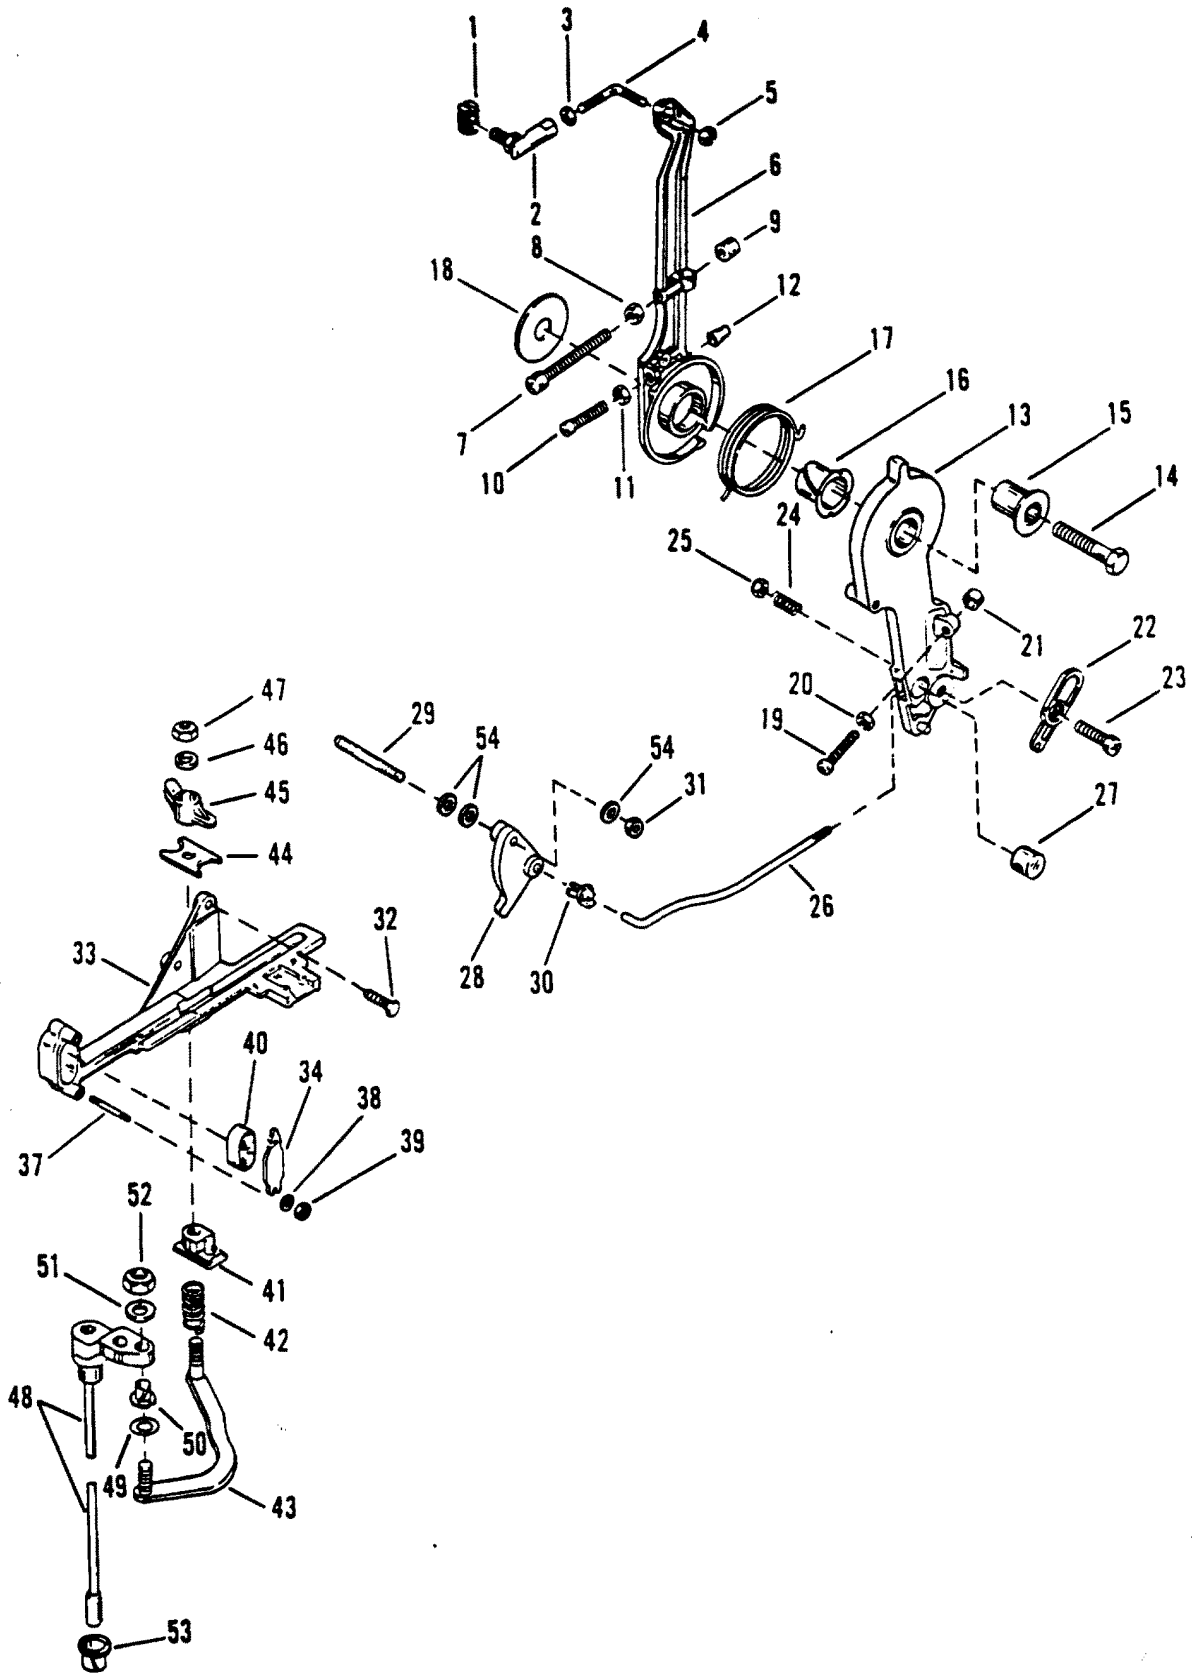

THROTTLE LEVER AND SHIFT SHAFT

THROTTLE LEVER AND SHIFT SHAFT

REF. NO.	PART NO.	SYM.	QTY.	DESCRIPTION
45	38279		1	LATCH
46	12-69056		1	WASHER
47	11-35045		1	NUT
48	79932A15		1	SHIFT SHAFT (SHORT)
	79932A11		1	SHIFT SHAFT (LONG)
49	13-29720		1	WAVE WASHER
50	23-26600		1	BUSHING
51	12-35462		1	WASHER
52	11-35045		1	NUT
53	23-27132		1	BUSHING
54	12-29245		3	WASHER