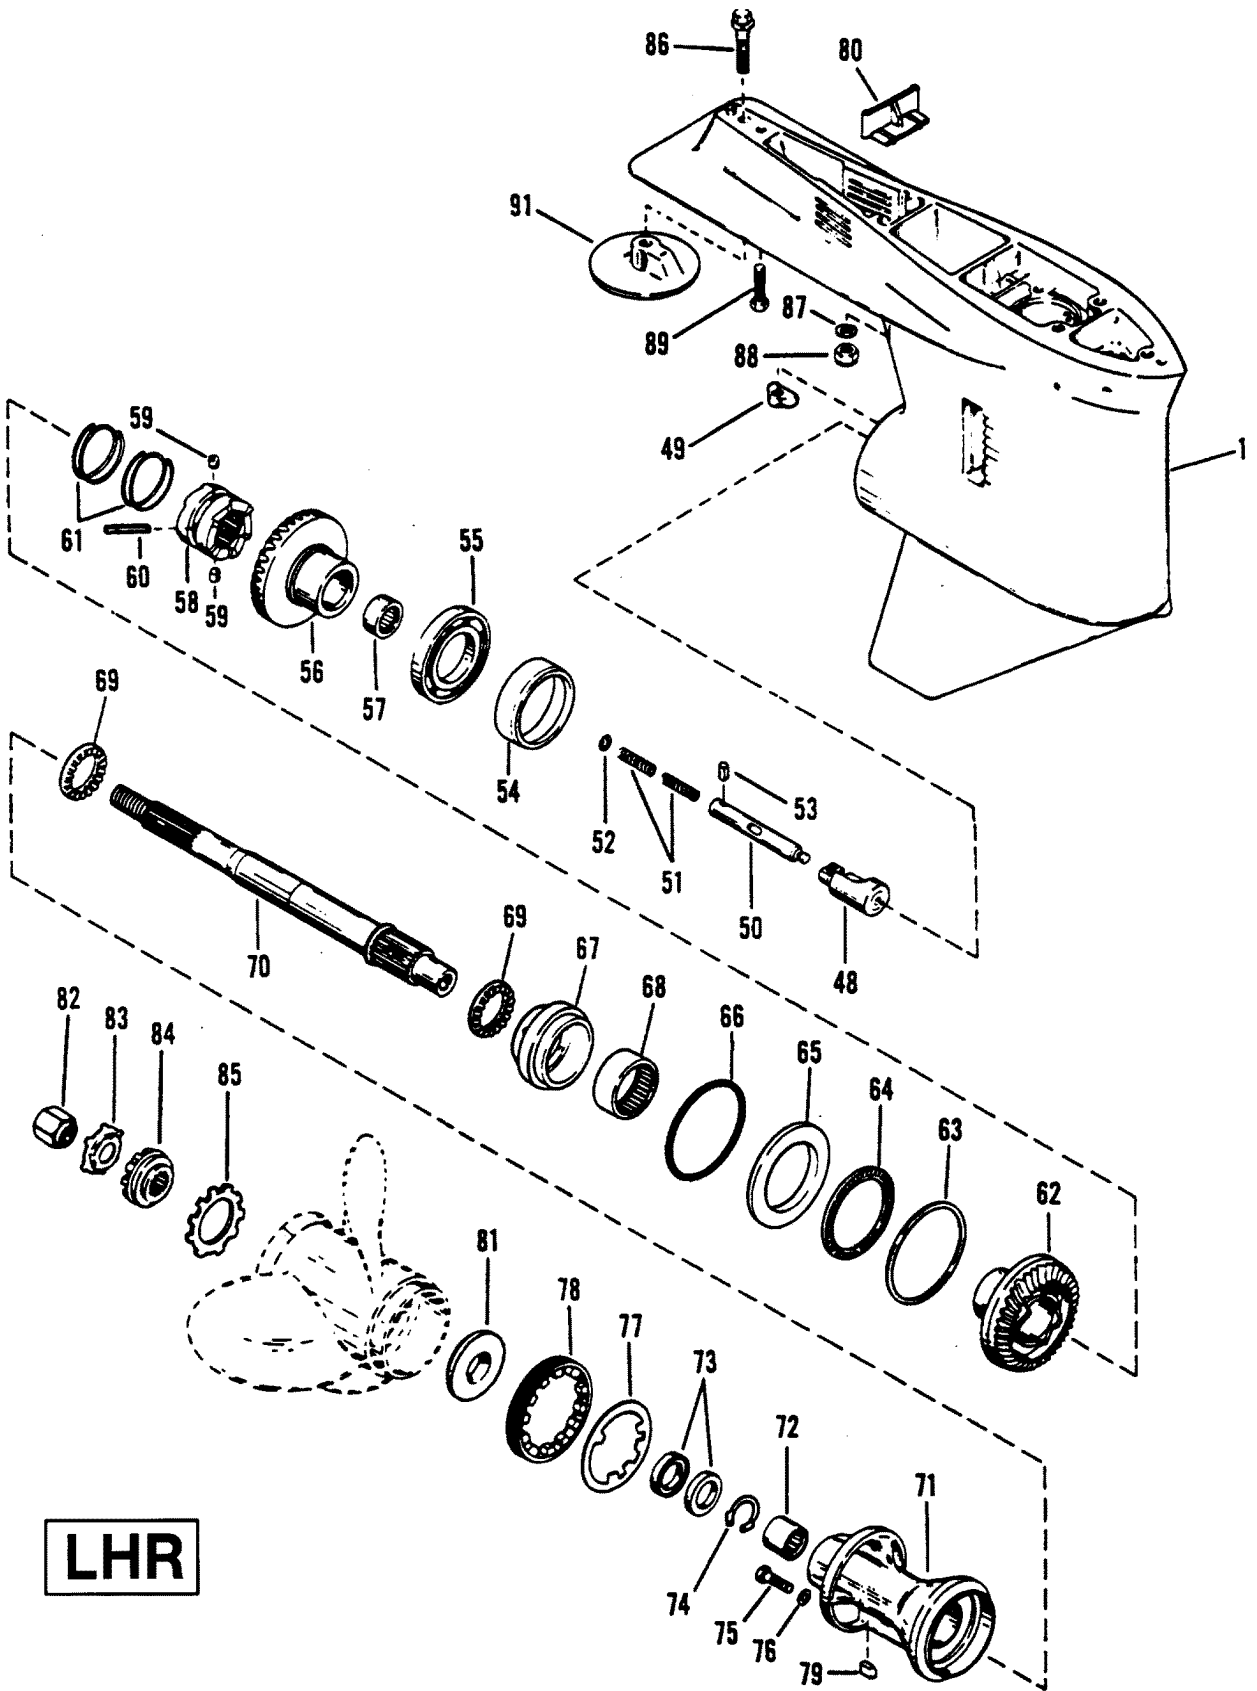

GEAR HOUSING (PROPELLER SHAFT)(LHR)

LHR

GEAR HOUSING (PROPELLER SHAFT)(LHR)

REF. NO.	PART NO.	SYM.	QTY.	DESCRIPTION
67	15838A2		1	BEARING ADAPTOR
68	31-15843		1	ROLLER BEARING
69	31-15834		2	THRUST BEARING
70	44-815495T		1	PROPELLER SHAFT
71	847616A1		1	BEARING CARRIER
72	31-817072		1	ROLLER BEARING
73	26-815565		2	OIL SEAL
74	53-817071		1	SNAP RING
75	22-67892		1	DRAIN SCREW
76	12-19183		1	SEALING WASHER
77	14-79447		1	TAB WASHER
78	15840--1		1	COVER
79	28-30281		1	KEY
80	67891		1	FILLER BLOCK
81	13171--1		1	THRUST HUB
82	11-52707A1		1	PROPELLER NUT
83	14-816629		1	TAB WASHER
84	12-31211A2		1	WASHER
85	13-42351--1		1	LOCKWASHER
86	10-41350		1	SCREW (SHORT)
	10-66024		1	SCREW (LONG)
87	12-822836		2	WASHER
88	11-34933		2	NUT
89	10-30206		1	SCREW
91	76214--3		1	ANODIC PLATE (SHORT)
	76214A5		1	ANODIC PLATE (LONG)