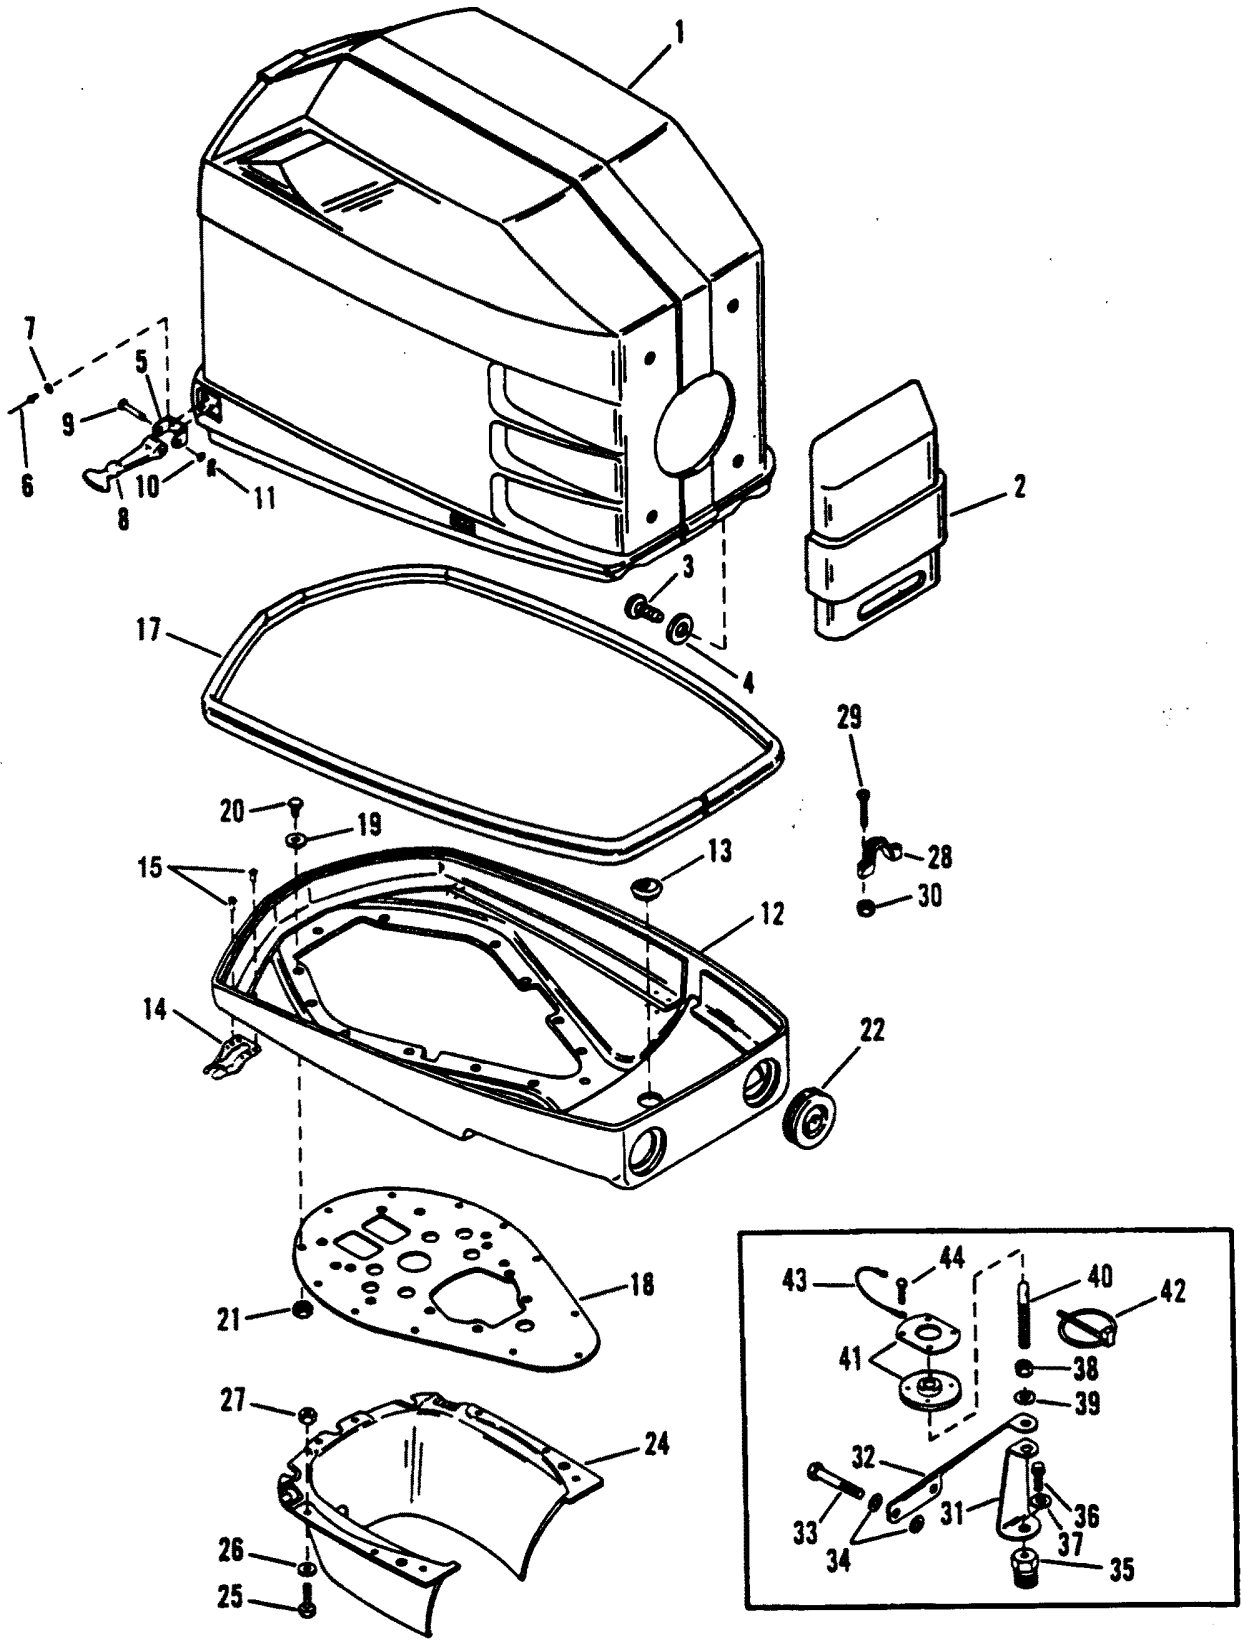

COWLS

COWLS

REF. NO.	PART NO.	SYM.	QTY.	DESCRIPTION
1	4006-817704A24		1	TOP COWL BLACK
	4006-817704A25		1	TOP COWL GRAY
2	817706A3		1	FRONT COVER BLACK
	817706A4		1	FRONT COVER GRAY
3	10-69570		4	SCREW
4	12-22887		4	WASHER
5	71602		4	YOKE BLACK
	71602--1		4	YOKE GRAY
6	17-816771		12	RIVET
7	12-847883		12	WASHER
8	817708		4	HOLD DOWN
9	17-58712		4	CLEVIS PIN
10	12-847883		4	WASHER
11	18-21071		4	COTTER PIN
-	37-817660A91		1	DECAL SET BLACK
-	37-818263A91		1	DECAL SET GRAY
-	37-818956A1		1	DECAL SET, FRONT COVER BLACK
-	37-818267A1		1	DECAL SET, FRONT COVER GRAY
12	4007-848164A5		1	BOTTOM PAN BLACK
	4007-848164A6		1	BOTTOM PAN GRAY
13	19-815784		2	CAP PLUG
14	13734		4	RETAINER BLACK
	13734--1		4	RETAINER GRAY
15	17-848172		16	RIVET (POP OPEN)
17	817712--1		1	SEAL
18	822188--1		1	PLATE
19	12-29245		13	WASHER
20	10-38601		13	SCREW
21	11-35045		13	NUT
-	848165		2	BRACE
22	25-817713--1		2	GROMMET (CIRCULAR)
	25-817713--3		2	GROMMET (OVAL)
24	4016-847893A2		1	SKIRT BLACK SHORT
	4016-847893A3		1	SKIRT GRAY SHORT
	4016-847893A4		1	SKIRT BLACK LONG
	4016-847893A5		1	SKIRT GRAY LONG
25	10-69028		8	SCREW (1/4-28 X 3/4")
26	12-35462		16	WASHER
27	11-35045		8	NUT
28	88621		1	RETAINER
29	10-69020		2	SCREW
30	11-29488		2	NUT
-	821877A2		1	COWL SUPPORT KIT

CONTINUED ON NEXT PAGE ➡