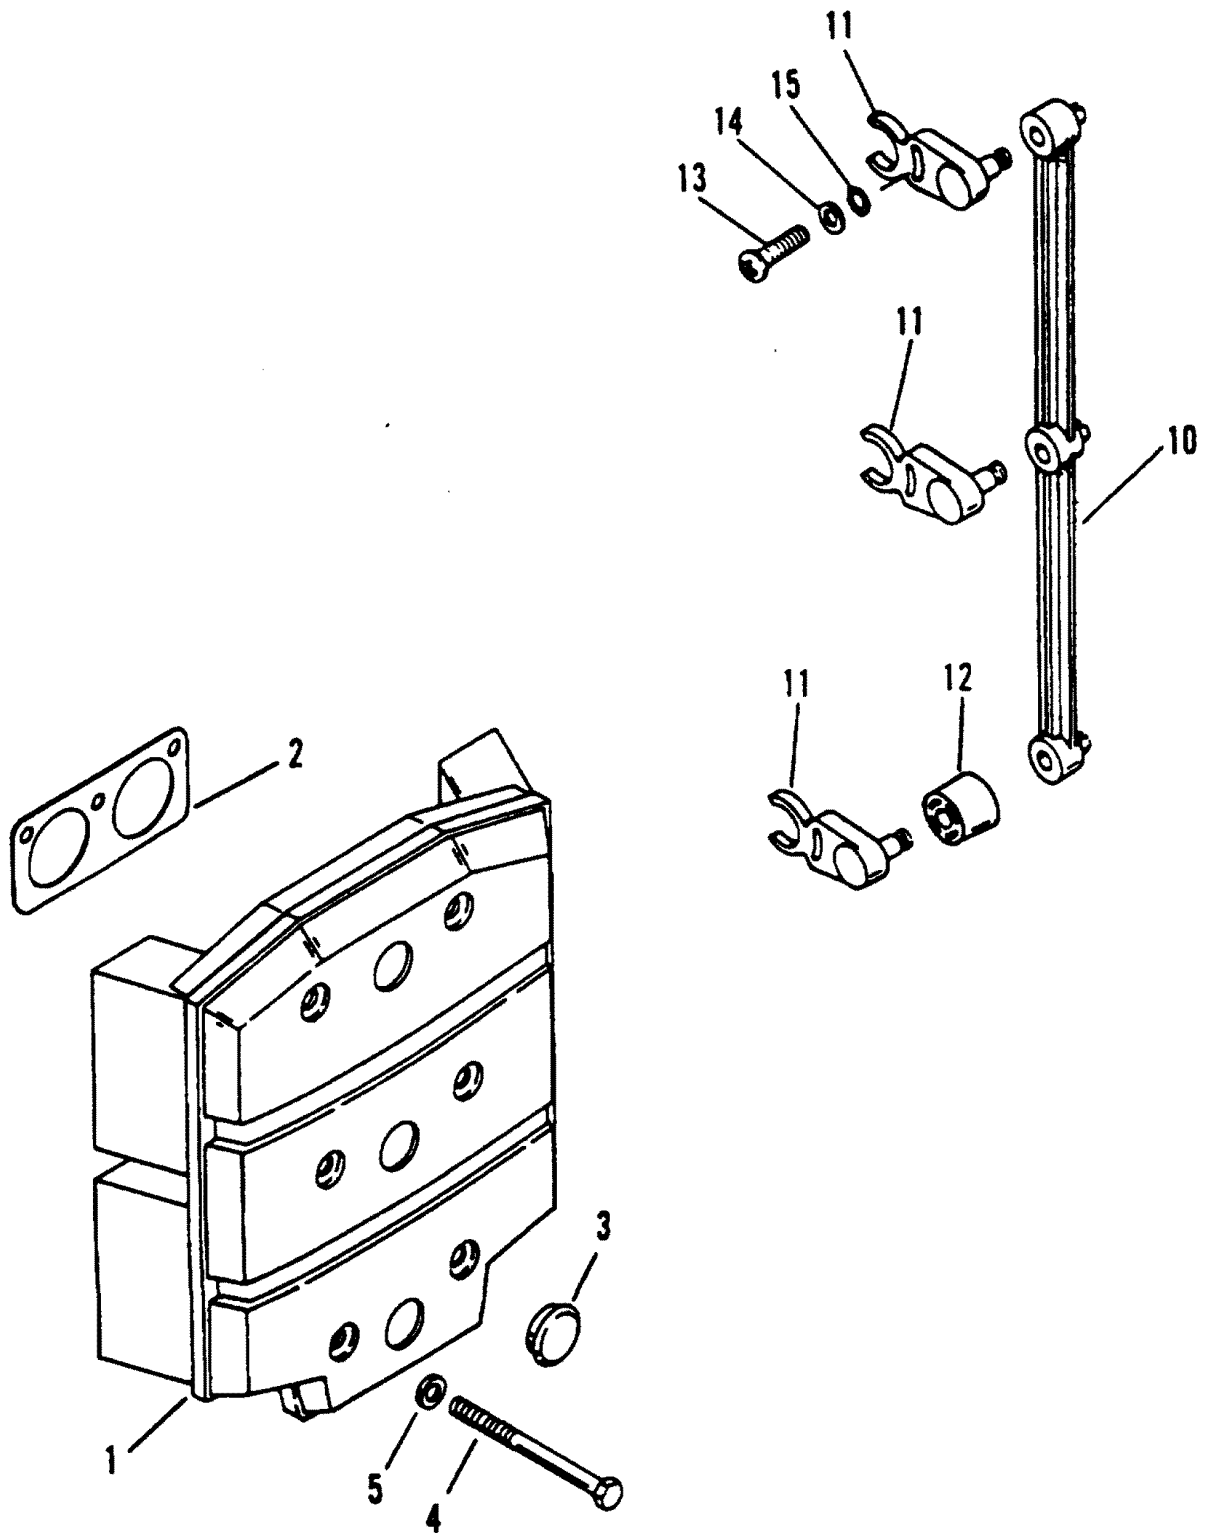

SOUND ATTENUATOR AND LINKAGE

SOUND ATTENUATOR AND LINKAGE

REF. NO.	PART NO.	SYM.	QTY.	DESCRIPTION
1	817495A1		1	SOUND ATTENUATOR
2	27-89221--1		3	GASKET
3	19-815784		3	CAP PLUG
4	10-88489		6	SCREW
5	12-69057		6	WASHER
10	18180		1	THROTTLE LINK
11	18181		3	LINK
12	18178		1	ROLLER
13	10-87926		3	SCREW
14	12-89302		3	WASHER
15	13-69432		3	LOCKWASHER