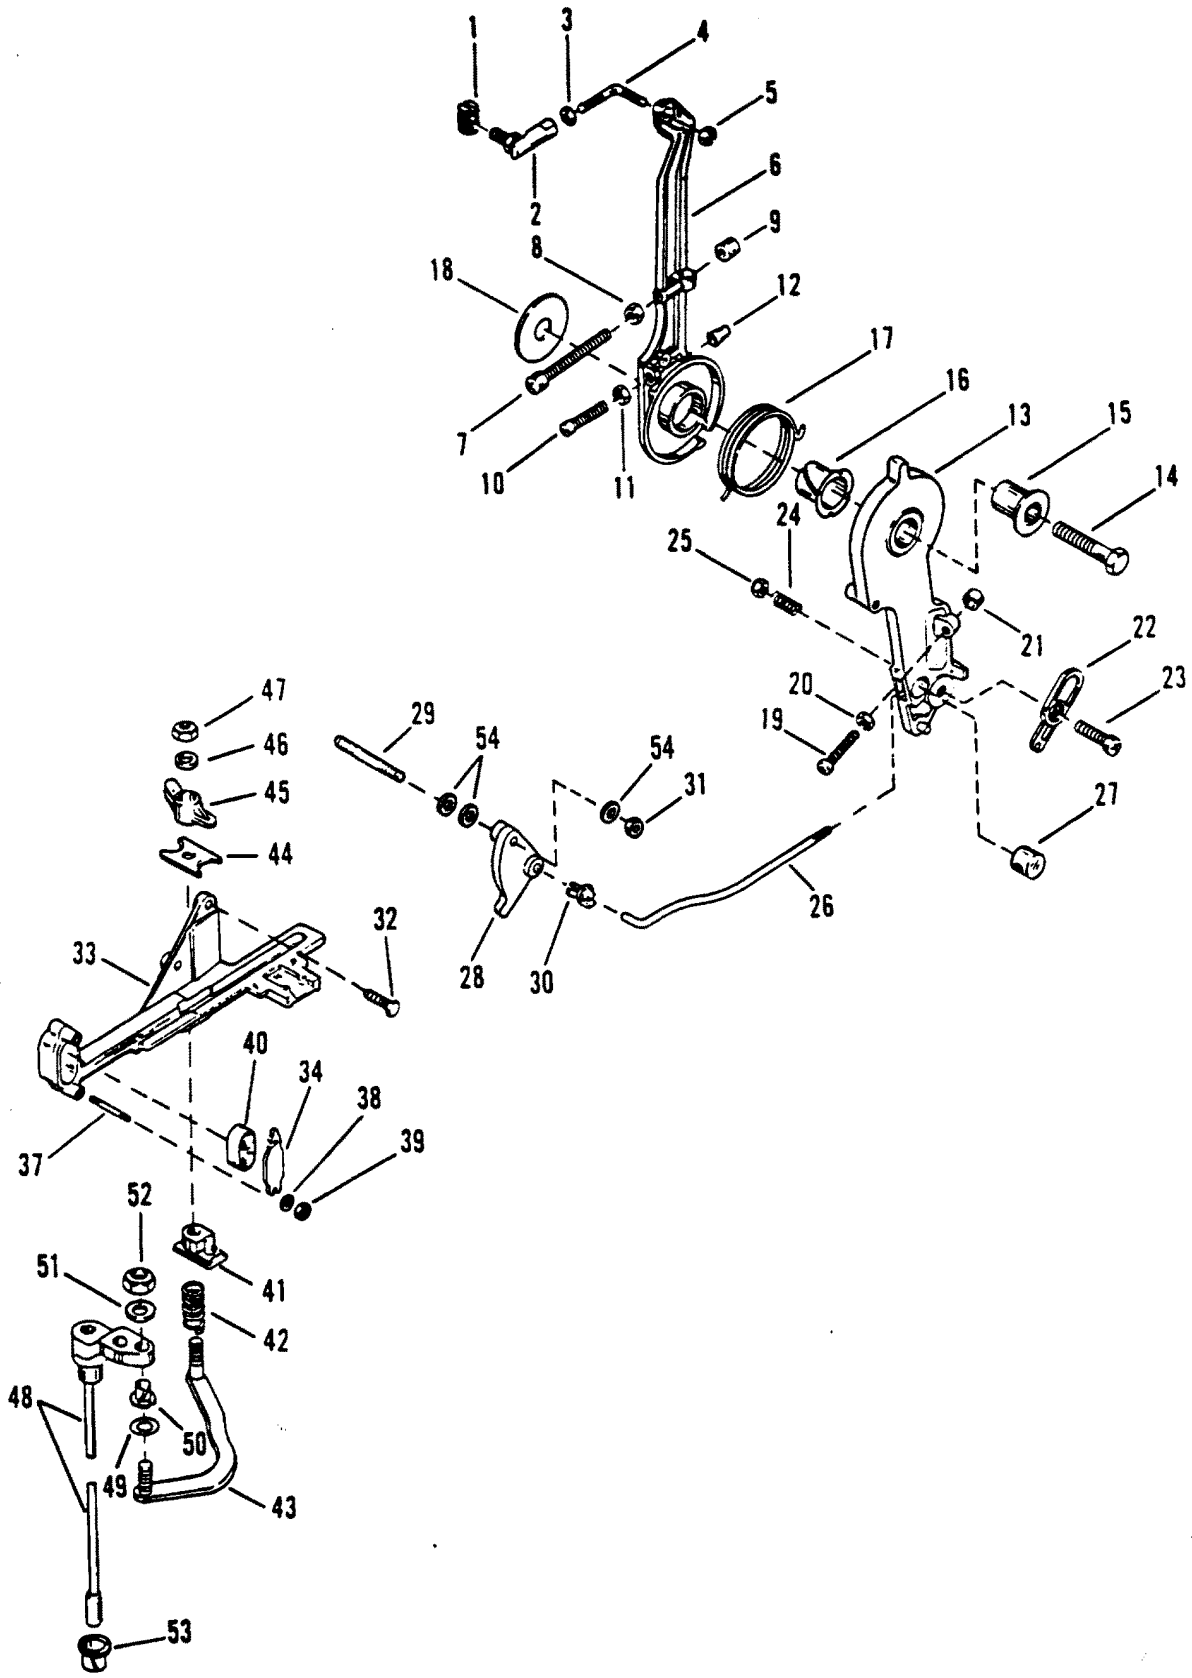

THROTTLE LEVER AND SHIFT SHAFT

THROTTLE LEVER AND SHIFT SHAFT

REF. NO.	PART NO.	SYM.	QTY.	DESCRIPTION
1	74897		1	PIVOT
2	62459		1	BALL JOINT
3	11-68219		1	NUT
4	76035		1	LINK ROD
5	11-45812		1	NUT
6	41094A3		1	SPARK ADVANCE LEVER
7	10-64022		1	SCREW
8	11-64015		1	NUT
9	26852		1	CAP
10	10-13627		1	SCREW (1-1/4")
11	11-68219		1	NUT
12	48039		1	CAP
13	41095		1	THROTTLE CONTROL LEVER
14	10-818165		1	SCREW (1-3/4")
15	23-55164		1	BUSHING
16	23-55171		1	BUSHING
17	24-68784		1	SPRING
18	12-46765		1	WASHER
19	10-64022		1	SCREW (2-1/8")
20	11-64015		1	NUT
21	26852		1	CAP
22	39483		1	LATCH
23	10-69026		1	SCREW (1/4-28 X 7/8")
24	24-20099		1	SPRING
25	11-35045		1	NUT
26	814929		1	THROTTLE CONTROL ROD
27	14638		1	BARREL
28	815539T		1	THROTTLE CAM
29	16-20353		1	STUD
30	23-93248--1		1	SWIVEL BUSHING
31	11-35045		1	NUT
32	10-28782		3	SCREW
33	814283A2		1	ANCHOR BRACKET
34	98889		1	LATCH
37	16-18101		2	STUD
38	12-73288		2	WASHER
39	11-18102		2	NUT
-	61-847716A3		-	POWERHEAD
40	39519		1	CAP
41	37896		1	GUIDE BLOCK
42	24-20099		1	SPRING
43	67073A1		1	LINK ROD
44	52100		1	WEAR PLATE

CONTINUED ON NEXT PAGE ➡