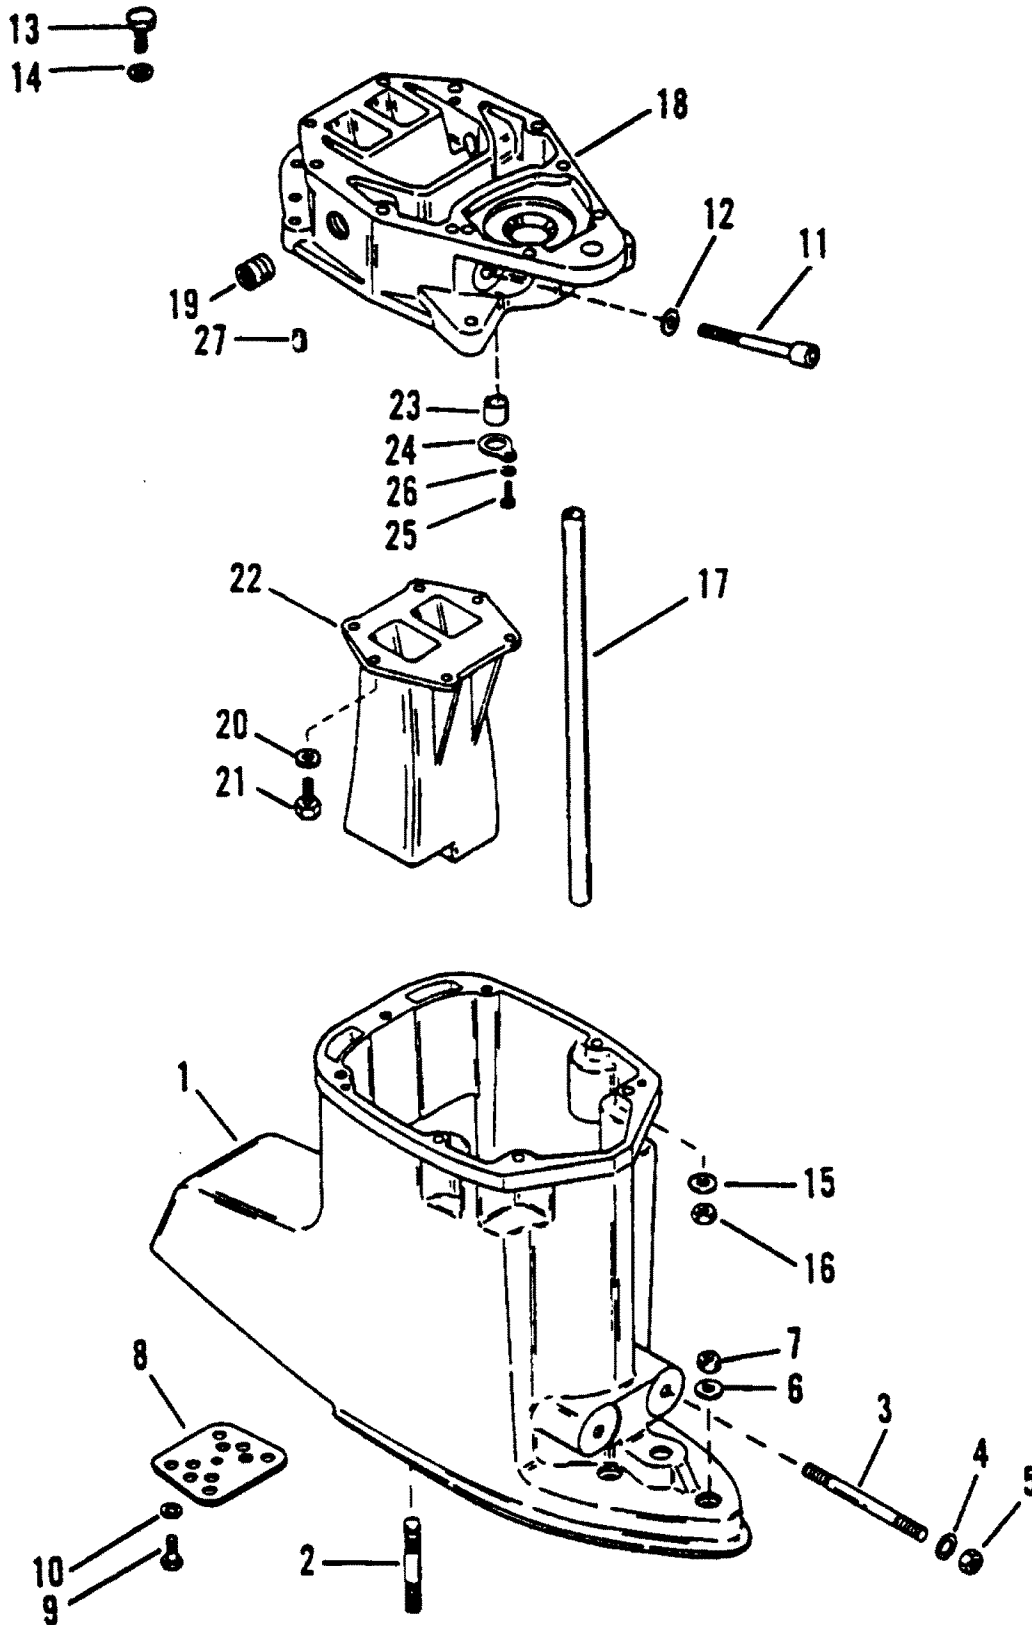

DRIVESHAFT HOUSING (SHORT)

DRIVESHAFT HOUSING (SHORT)

REF. NO.	PART NO.	SYM.	QTY.	DESCRIPTION
1	1581-818900A8		1	DRIVE SHAFT HOUSING ASSEMBLY BLACK
	1581-818900A9		1	DRIVE SHAFT HOUSING ASSEMBLY GRAY
2	16-56295		2	STUD
3	16-818908		2	STUD
4	12-816056		2	WASHER
5	11-28040		2	NUT
6	12-822836		3	WASHER
7	11-34933		3	NUT
8	818909		1	EXHAUST BLOCK-OFF PLATE
9	10-39349		1	SCREW
10	12-847539		1	WASHER
11	10-13212--1		2	SCREW
12	12-816056		2	WASHER
13	10-91903		3	SCREW (1-3/4")
	10-848081		2	SCREW (1/2")
14	12-822836		5	WASHER
15	12-822838		10	WASHER
16	11-34932		8	NUT (FULL)
	11-34863		2	NUT (THIN)
17	32-847650--3		1	WATER TUBE
18	821754A1		1	EXHAUST EXT. PLATE BLACK
	821754A2		1	EXHAUST EXT. PLATE GRAY
19	22-821937		2	PIPE PLUG
20	12-822714		6	WASHER
21	10-823258		6	SCREW (1-1/4")
22	821377--1		1	DIFFUSER
23	26-88397		1	SEAL
24	847658		1	RETAINER
25	10-28635		1	SCREW
26	13-26992		1	LOCKWASHER
27	17-43044		2	DOWEL PIN, PLATE TO DRIVESHAFT HOUSING
	17-823106		2	DOWEL PIN, PLATE TO POWERHEAD