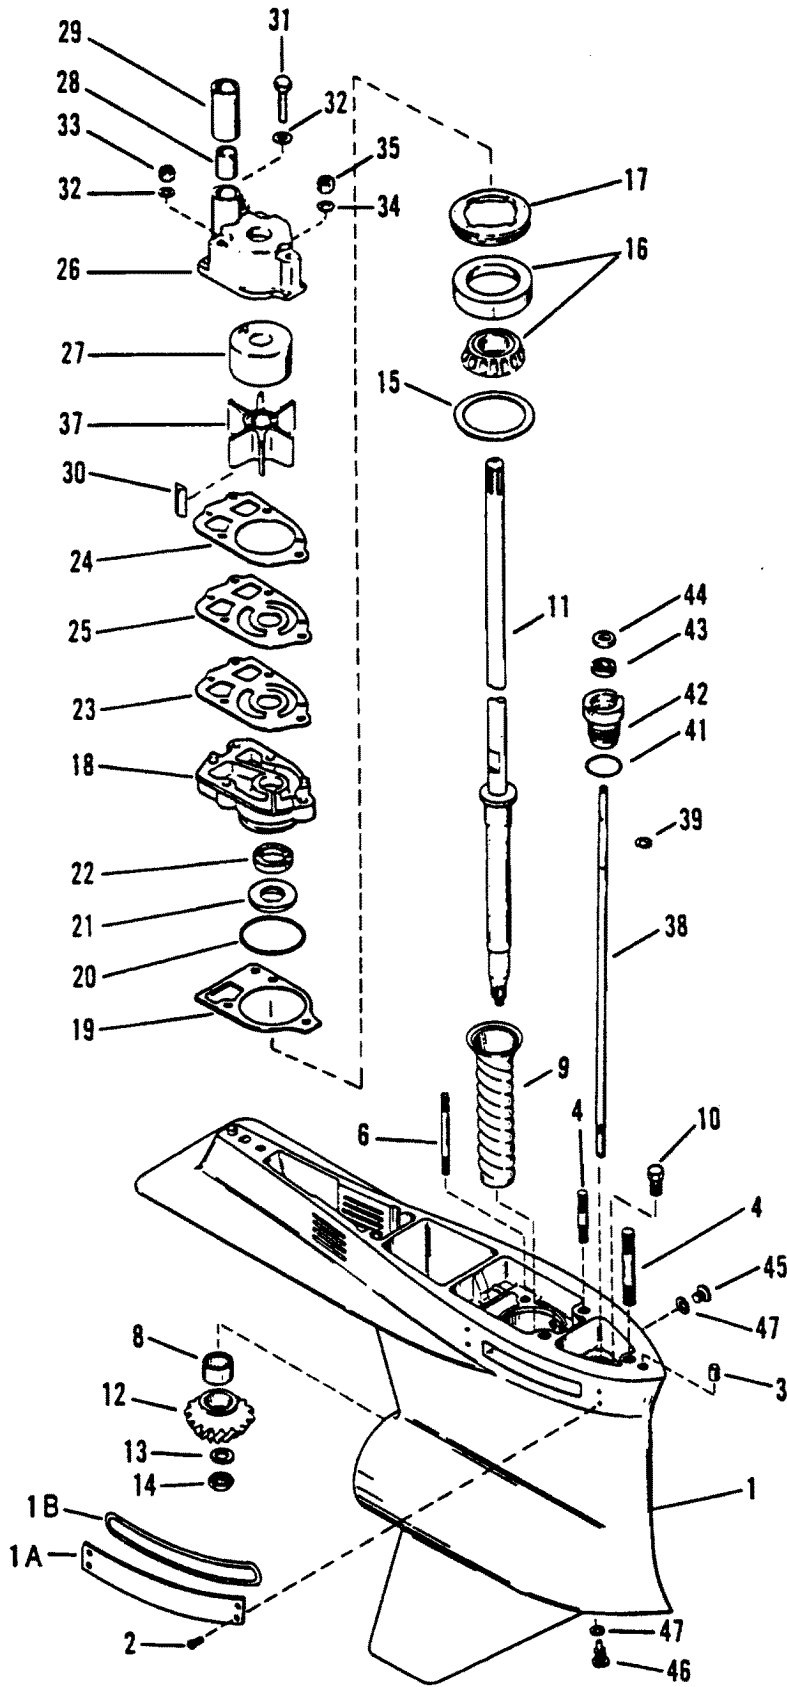

GEAR HOUSING (DRIVESHAFT)(RHR)

RHR

GEAR HOUSING (DRIVESHAFT)(RHR)

REF. NO.	PART NO.	SYM.	QTY.	DESCRIPTION
28	26-88397		1	SEAL
29	23-847685		1	SLEEVE
30	28-56654		1	KEY
31	10-96411		1	SCREW (2-1/4")
32	12-29245		2	WASHER
33	11-13438		2	NUT
34	12-36001		1	WASHER
35	11-13436		1	NUT
37	47-89984--2		1	IMPELLER
38	78902--2		1	SHIFT SHAFT (LOWER)
39	53-29641		1	E-RING (USE WHERE APPLICABLE)
41	25-25439		1	O-RING
42	23-77631A2		1	BUSHING ASSEMBLY
43	26-816464--1		1	OIL SEAL
44	12-77674		1	RUBBER WASHER
45	10-79953		1	SCREW
46	22-67892		1	DRAIN SCREW (MAGNETIC)
47	12-19183		2	SEALING WASHER