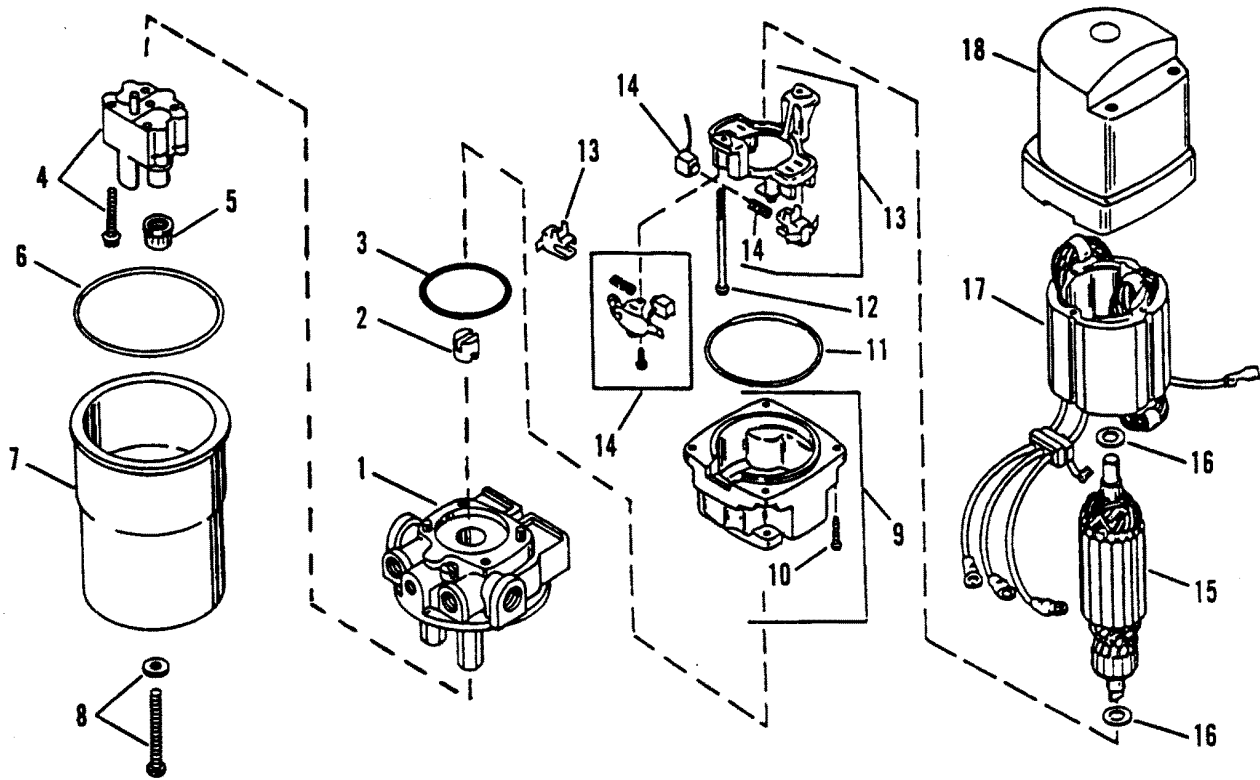

HYDRAULIC PUMP ASSEMBLY

HYDRAULIC PUMP ASSEMBLY

REF. NO.	PART NO.	SYM.	QTY.	DESCRIPTION
-	818161A4		1	HYDRAULIC PUMP ASSEMBLY
1	811491		1	ADAPTOR
2	89493		1	COUPLING
3	25-89498		1	O-RING, MOTOR END
4	811492		1	PUMP (INCLUDES SCREWS)
5	35-89496		2	FILTER
6	25-89497		1	O-RING, RESERVOIR END
7	41219		1	RESERVOIR
8	10-811493		1	SCREW KIT
-	17649		1	MOTOR
9	17632		1	END FRAME W/BEARING
10	10-17626		4	SCREW
11	25-17625		1	O-RING
12	10-17621		2	SCREW
13	17633		1	BRUSH HOLDER KIT
14	17631A1		1	BRUSH SET
15	17623		1	ARMATURE
16	12-17653		2	THRUST WASHER
17	17624		1	FIELD AND FRAME
18	17622		1	HOUSING W/BEARING