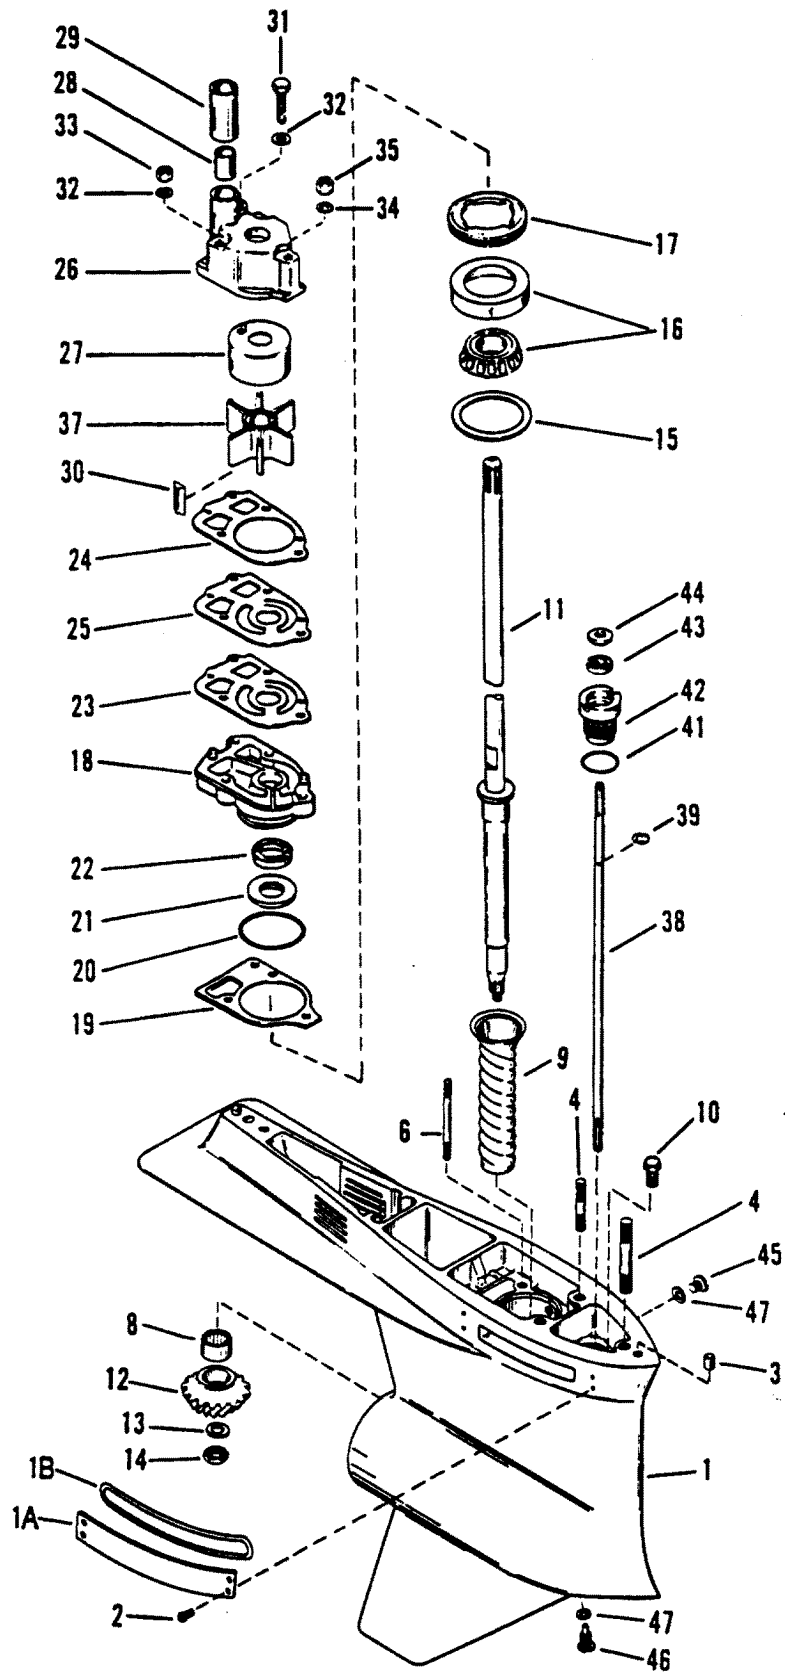

GEAR HOUSING (DRIVESHAFT)(LHR)

LHR

GEAR HOUSING (DRIVESHAFT)(LHR)

REF. NO.	PART NO.	SYM.	QTY.	DESCRIPTION
28	26-88397		1	SEAL
29	23-847685		1	SLEEVE
30	28-56654		1	KEY
31	10-96411		1	SCREW (2-1/4")
32	12-29245		2	WASHER
33	11-13438		2	NUT
34	12-36001		1	WASHER
35	11-13436		1	NUT
37	47-89984--2		1	IMPELLER
38	78902--2		1	SHIFT SHAFT (LOWER)
39	53-29641		1	E-RING (USE WHERE APPLICABLE)
41	25-25439		1	O-RING
42	23-77631A2		1	BUSHING ASSEMBLY
43	26-816464--1		1	OIL SEAL
44	12-77674		1	RUBBER WASHER
45	10-79953		1	SCREW
46	22-67892		1	DRAIN SCREW (MAGNETIC)
47	12-19183		2	SEALING WASHER