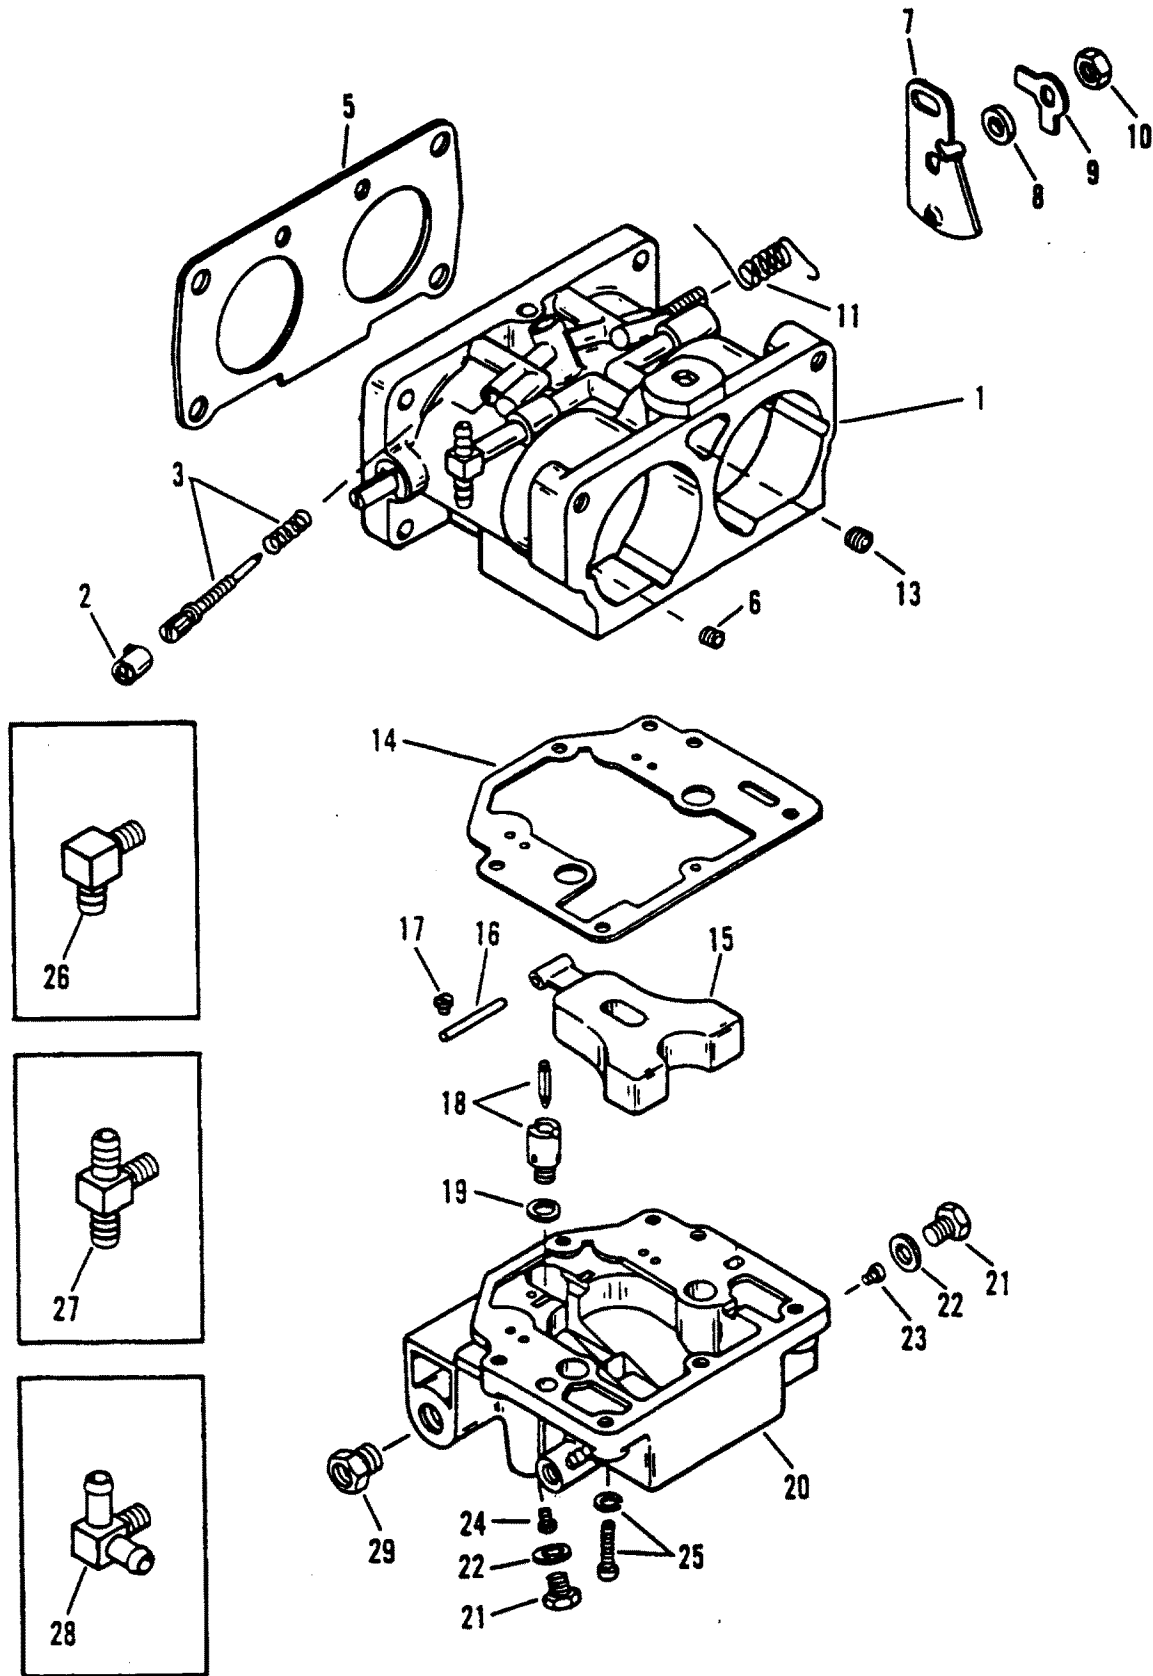

FUEL LINES

FUEL LINES

REF. NO.	PART NO.	SYM.	QTY.	DESCRIPTION
1	42859A2		1	SOLENOID VALVE
2	54-63300--1		1	CLAMP
2A	13-26992		1	LOCKWASHER
3	10-73286		1	SCREW
4	32-99126-88		2	FUEL LINE
5	32-99128-78		2	FUEL LINE
6	32-99130122		1	FUEL LINE
7	32-77457--2		2	FUEL LINE
8	54-816311		AR	STA-STRAP
9	27-67751--1		3	GASKET
10	11-20184		12	NUT
11	35-818700		1	FUEL FILTER
12	54-815504104		2	CLAMP
17	32-77457--2		1	HOSE
18	18018A1		1	FUEL PUMP KIT
19	22-70834		2	BAYONET
-	27-814658A4		-	GASKET SET

CARBURETOR ASSEMBLY

CARBURETOR ASSEMBLY

REF. NO.	PART NO.	SYM.	QTY.	DESCRIPTION
1	3311-818650A19		1	CARBURETOR (TOP)
	3311-818650A20		1	CARBURETOR (CENTER)
	3311-818650A21		1	CARBURETOR (BOTTOM)
2	810779		6	LIMITER CAP
3			6	IDLE MIXTURE SCREW/SPRING
5	27-67751--1		3	GASKET
6	815633050		6	JET, PROGRESSION AIR (.050)
7	810721		2	THROTTLE LEVER (TOP/CENTER)
	810722		1	THROTTLE LEVER (BOTTOM)
8	1395-811284		3	SPACER
9	12-810745		3	WASHER
10	11-810744		3	NUT
11			3	SPRING
13	1395-6030		3	JET, IDLE AIR BLEED (.070)
14			3	GASKET, FUEL BOWL
15	810738		3	FLOAT
16	F10064		3	FLOAT SHAFT
17			3	SCREW, FLOAT
18	1395-811690		3	VALVE SEAT KIT
19			3	GASKET, VALVE SEAT
20	1395-823623		1	FUEL BOWL (TOP)
	1395-823624		2	FUEL BOWL (CENTER/BOTTOM)
21	1395-9596		15	PLUG, POWER JET
22			12	GASKET, POWER/PROGRESSION JET
23	1395-6029		6	JET, MAIN FUEL (.068)(RUN)
	1395-6207		6	JET, MAIN FUEL (.072)(BREAK-IN)
24	1395-808584		6	POWER JET
25			18	SCREW, FUEL BOWL
26	22-816875		2	ELBOW (TOP)
27	22-816876		1	TEE (CENTER)
28	22-94282		1	ELBOW (BOTTOM - SPECIAL)
29	22-28586		3	ADAPTOR
-	810749--2		-	CARB GASKET KIT
-	1395-811691--2		-	CARB REPAIR KIT
-	27-814658A4		-	ENGINE GASKET SET