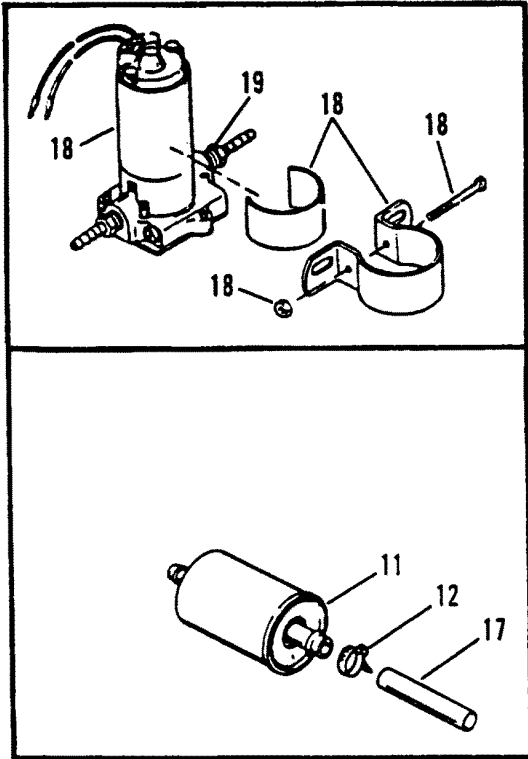

FUEL LINES

FUEL LINES

REF. NO.	PART NO.	SYM.	QTY.	DESCRIPTION
1	42859A2		1	SOLENOID VALVE
2	54-63300--1		1	CLAMP
2A	13-26992		1	LOCKWASHER
3	10-73286		1	SCREW
4	32-99126-88		2	FUEL LINE
5	32-99128-78		2	FUEL LINE
6	32-99130122		1	FUEL LINE
7	32-77457--2		2	FUEL LINE
8	54-816311		AR	STA-STRAP
9	27-67751--1		3	GASKET
10	11-20184		12	NUT
11	35-818700		1	FUEL FILTER
12	54-815504104		2	CLAMP
17	32-77457--2		1	HOSE
18	18018A1		1	FUEL PUMP KIT
19	22-70834		2	BAYONET
-	27-814658A4		-	GASKET SET