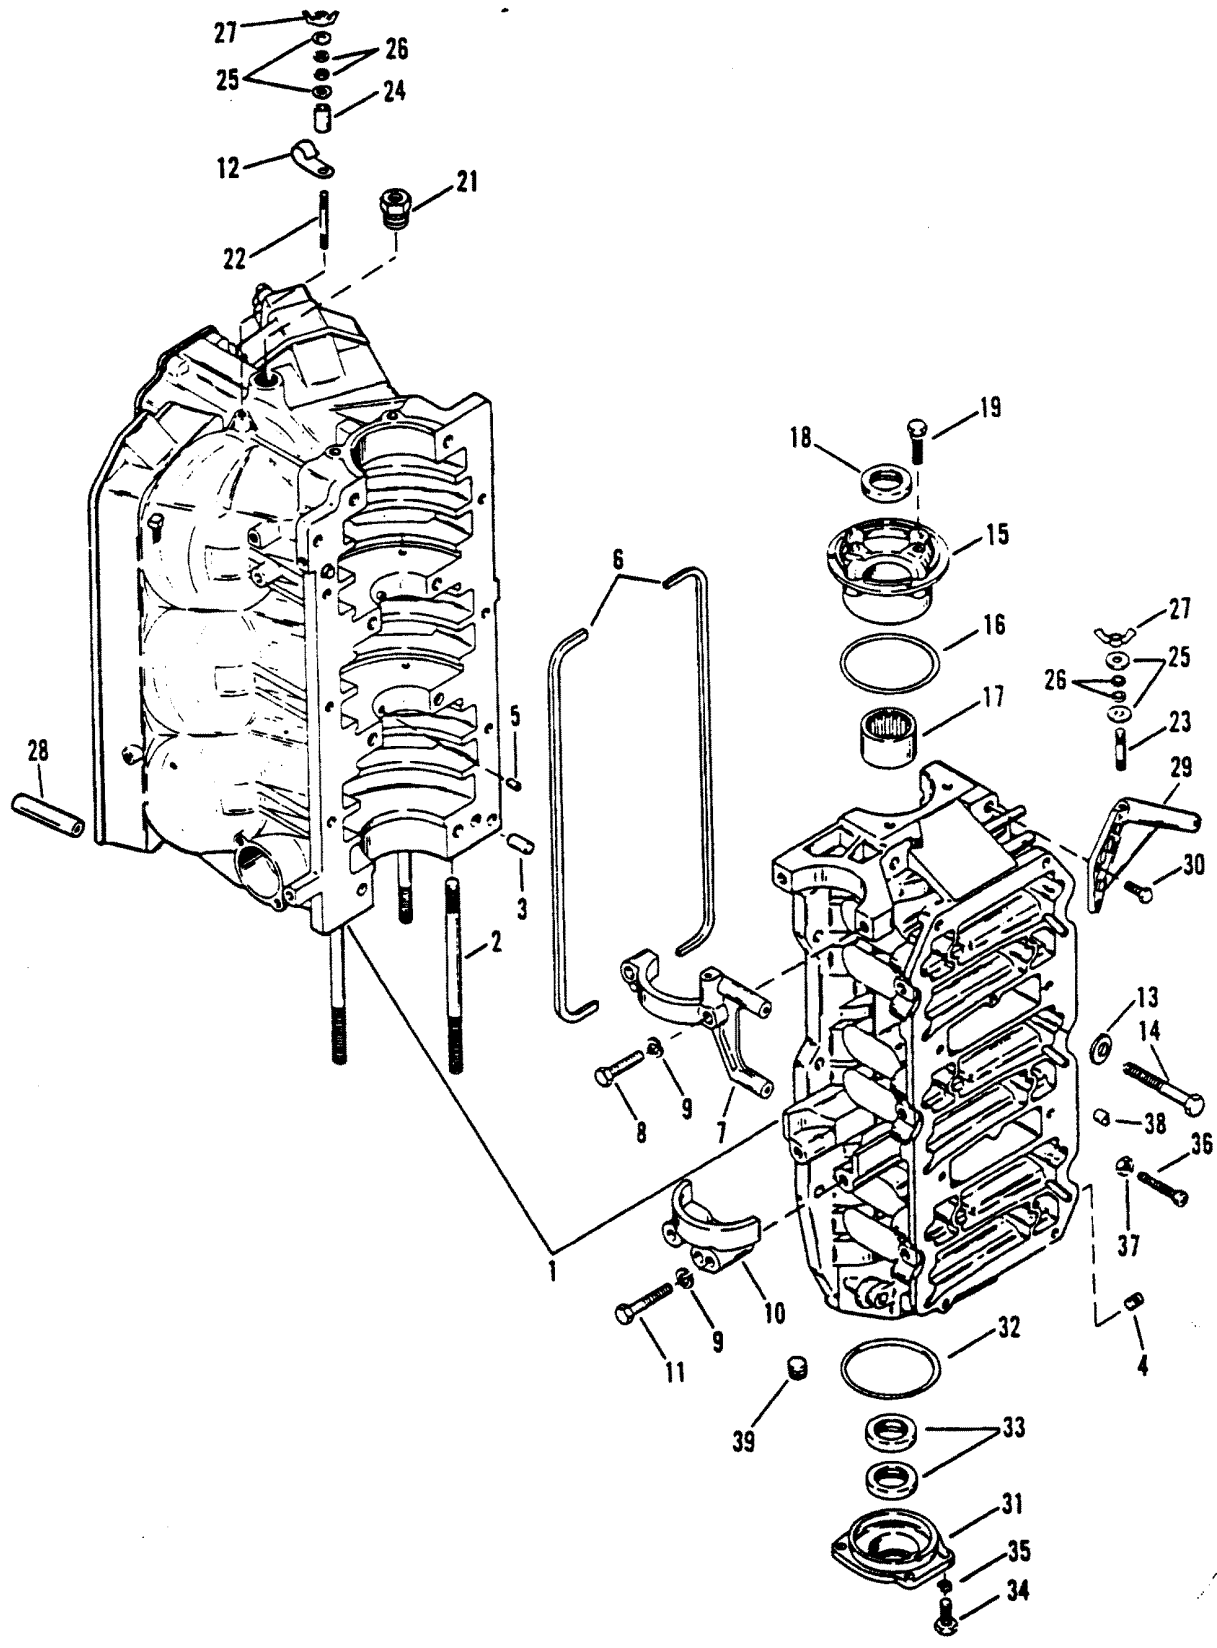

CYLINDER BLOCK AND END CAPS

CYLINDER BLOCK AND END CAPS

REF. NO.	PART NO.	SYM.	QTY.	DESCRIPTION
1	884-822230A5		1	CYLINDER BLOCK
2	16-847530		AR	STUD (2")
	16-847529		AR	STUD (2-1/2")
	16-822358		AR	STUD (2-3/4")
	16-847532		AR	STUD (5-3/4")
	16-847533		AR	STUD (7")
3	17-43044		3	DOWEL PIN
4	22-56800		1	PLUG
5	17-67296		2	DOWEL PIN (BEARING RACE)
6	27-11338		2	GASKET
7	42249		1	COVER (UPPER)
8	10-90086		2	SCREW (1-1/2")
9	13-26993		4	LOCKWASHER
10	76867		1	COVER (LOWER)
11	10-815549		2	SCREW (2")
12	54-63153		1	J-CLAMP
13	12-822838		20	WASHER
14	10-66717		8	SCREW (3/8-16 X 3-1/4")
	10-823188		2	SCREW (3/8-16 X 3-1/2")
	10-823199--1		10	SCREW (3/8-16 X 1-1/4")
15	1159-847523A2		1	UPPER END CAP
16	25-54029		1	O-RING
17	31-74248		1	BEARING
18	26-41953		1	OIL SEAL
19	10-69034		4	SCREW (1")
21	22-821881		1	PLUG (WATER JACKET)
22	16-15094		1	STUD (1-7/8")
23	16-15093		2	STUD (1")
24	23-67269		1	SPACER
25	12-49221		6	WASHER
26	12-72761		3	WASHER
27	11-816874		3	NUT
28	32-99127109		2	TUBING (1-3/4")
29	42248		1	BRACKET
30	10-28636		2	SCREW (3/4")
31	1156-7809A1		1	LOWER END CAP
32	25-62700		1	O-RING (3-1/4" I.D.)
33	26-41953		2	OIL SEAL
34	10-28636		4	SCREW (3/4")
35	13-26992		4	LOCKWASHER
36	10-64022		1	ADJUSTING SCREW

CONTINUED ON NEXT PAGE ➡