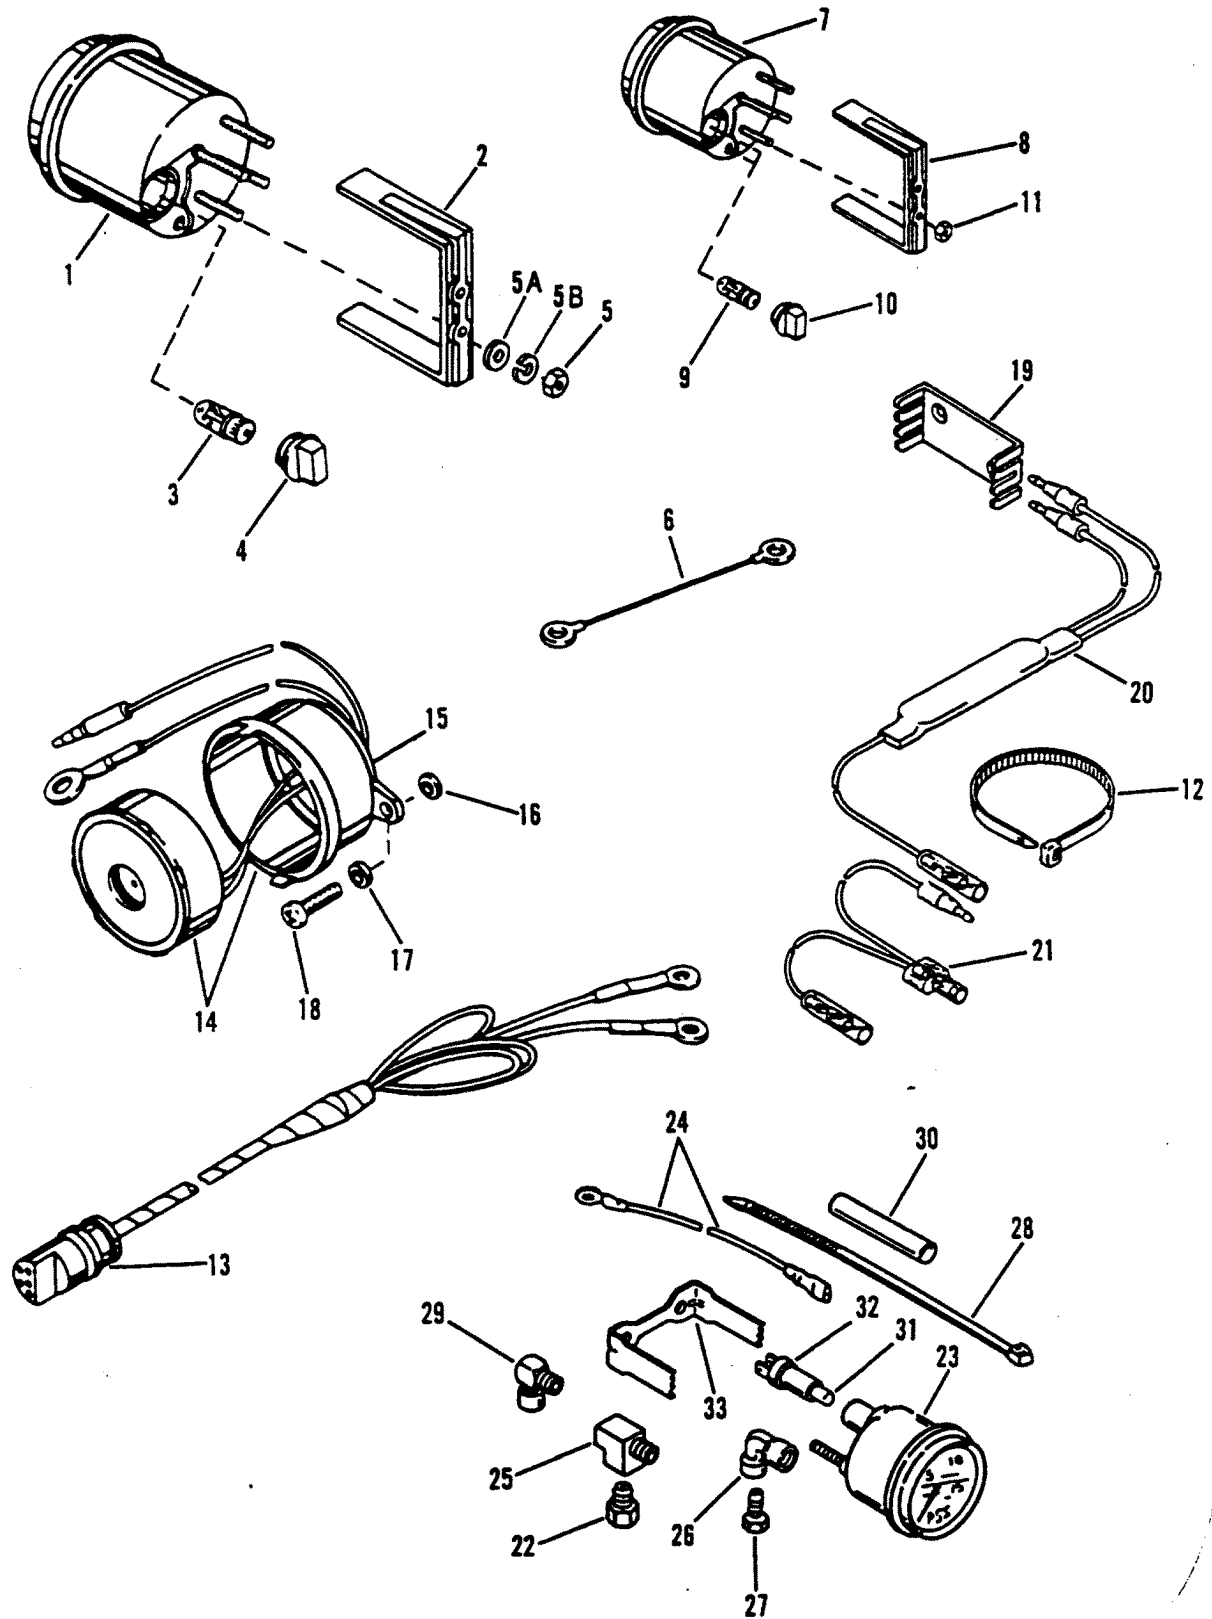

INSTRUMENTATION

INSTRUMENTATION

REF. NO.	PART NO.	SYM.	QTY.	DESCRIPTION
1	79-93953A1		1	TACHOMETER
2	79101T		1	BRACKET
3	88-72729		1	LIGHT BULB
4	88-79888		1	SOCKET
5	11-26419		5	NUT
5A	12-24676		AR	WASHER
5B	13-26995		AR	LOCKWASHER
6	84-86322A7		1	WIRE (BLACK - 1-1/2")
	84-86323A5		1	WIRE (PURPLE - 1-1/2")
7	79-825338A3		1	TRIM GAUGE
8	79480		1	BRACKET
9	88-72729		1	LIGHT BULB
10	88-79888		1	SOCKET
11	11-26419		5	NUT
12	54-816311		AR	STA-STRAP
13	84-86396A8		1	HARNESS
14	68878A6		1	ALARM HORN AND WIRE ASSEMBLY
15	68879		1	COVER
16	23-79697		2	SPACER
17	12-26427		2	WASHER
18	10-35401		2	SCREW
19	79146		2	RETAINER
20	812497A2		1	DIODE KIT
21	84-11149A2		1	CABLE ASSEMBLY
22	22-36492		1	BUSHING
23	79-825331A1		1	30 PSI GAUGE KIT
24	84-88532A1		1	CABLE (DARK BLUE)
	84-86322A16		1	CABLE (BLACK)
25	22-64706		1	TEE FITTING
26	22-63651		2	ELBOW (90_)
27	22-63670		2	FITTING
28	54-816311		5	CABLE TIE
29	22-77863		1	FITTING
30	32-64088--6		1	TUBING
31	88-95691		1	BULB
32	13631		1	SOCKET
33	17654		1	BRACKET
-	79-825331A1		1	WATER PRESSURE GAUGE KIT