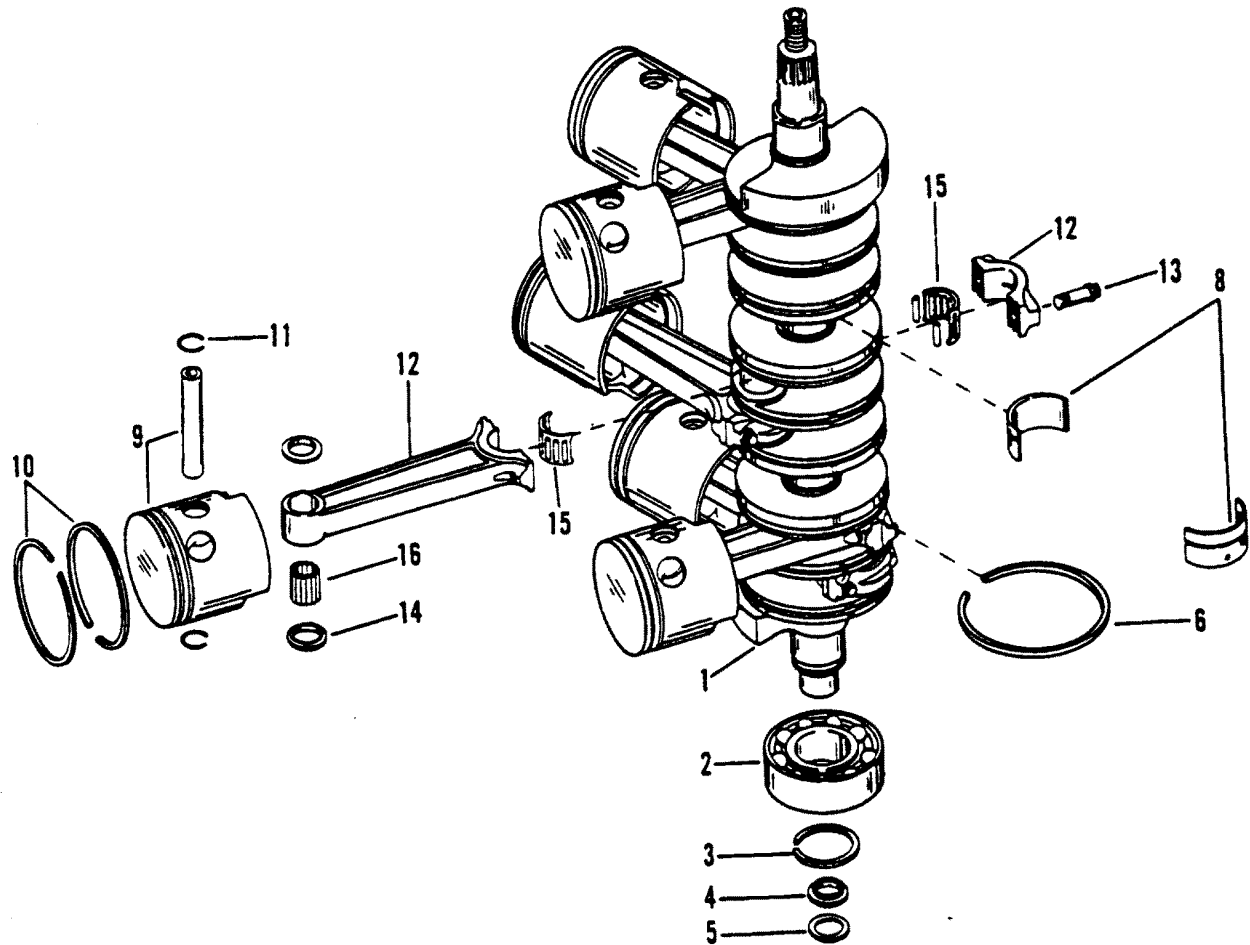

CRANKSHAFT, PISTONS AND CONNECTING RODS

CRANKSHAFT, PISTONS AND CONNECTING RODS

REF. NO.	PART NO.	SYM.	QTY.	DESCRIPTION
1	455-7251A7		1	CRANKSHAFT ASSEMBLY
2	30-67923		1	BALL BEARING (LOWER)
3	53-67446		1	RETAINING RING
4	54196A6		1	CARRIER ASSEMBLY
5	65800		1	SEAL
6	39-67377--2		7	RING
8	31-16756A8		2	ROLLER BEARING
9	766-847608A4		3	PISTON ASSEMBLY (STARBOARD)
	766-847607A4		3	PISTON ASSEMBLY (PORT)
10	39-848201A12		1	PISTON RING ASSEMBLY
11	53-821246		12	RETAINING RING
12	625-847522A2		6	CONNECTING ROD ASSEMBLY
13	10-91995		12	SCREW
14	12-847524		12	WASHER (4-BOLT MAIN)
15	31-821146A1		6	ROLLER BEARING
16	29-67483		174	NEEDLE BEARING
-	27-814658A4		-	ENGINE GASKET SET
-	61-847716A3		-	POWERHEAD