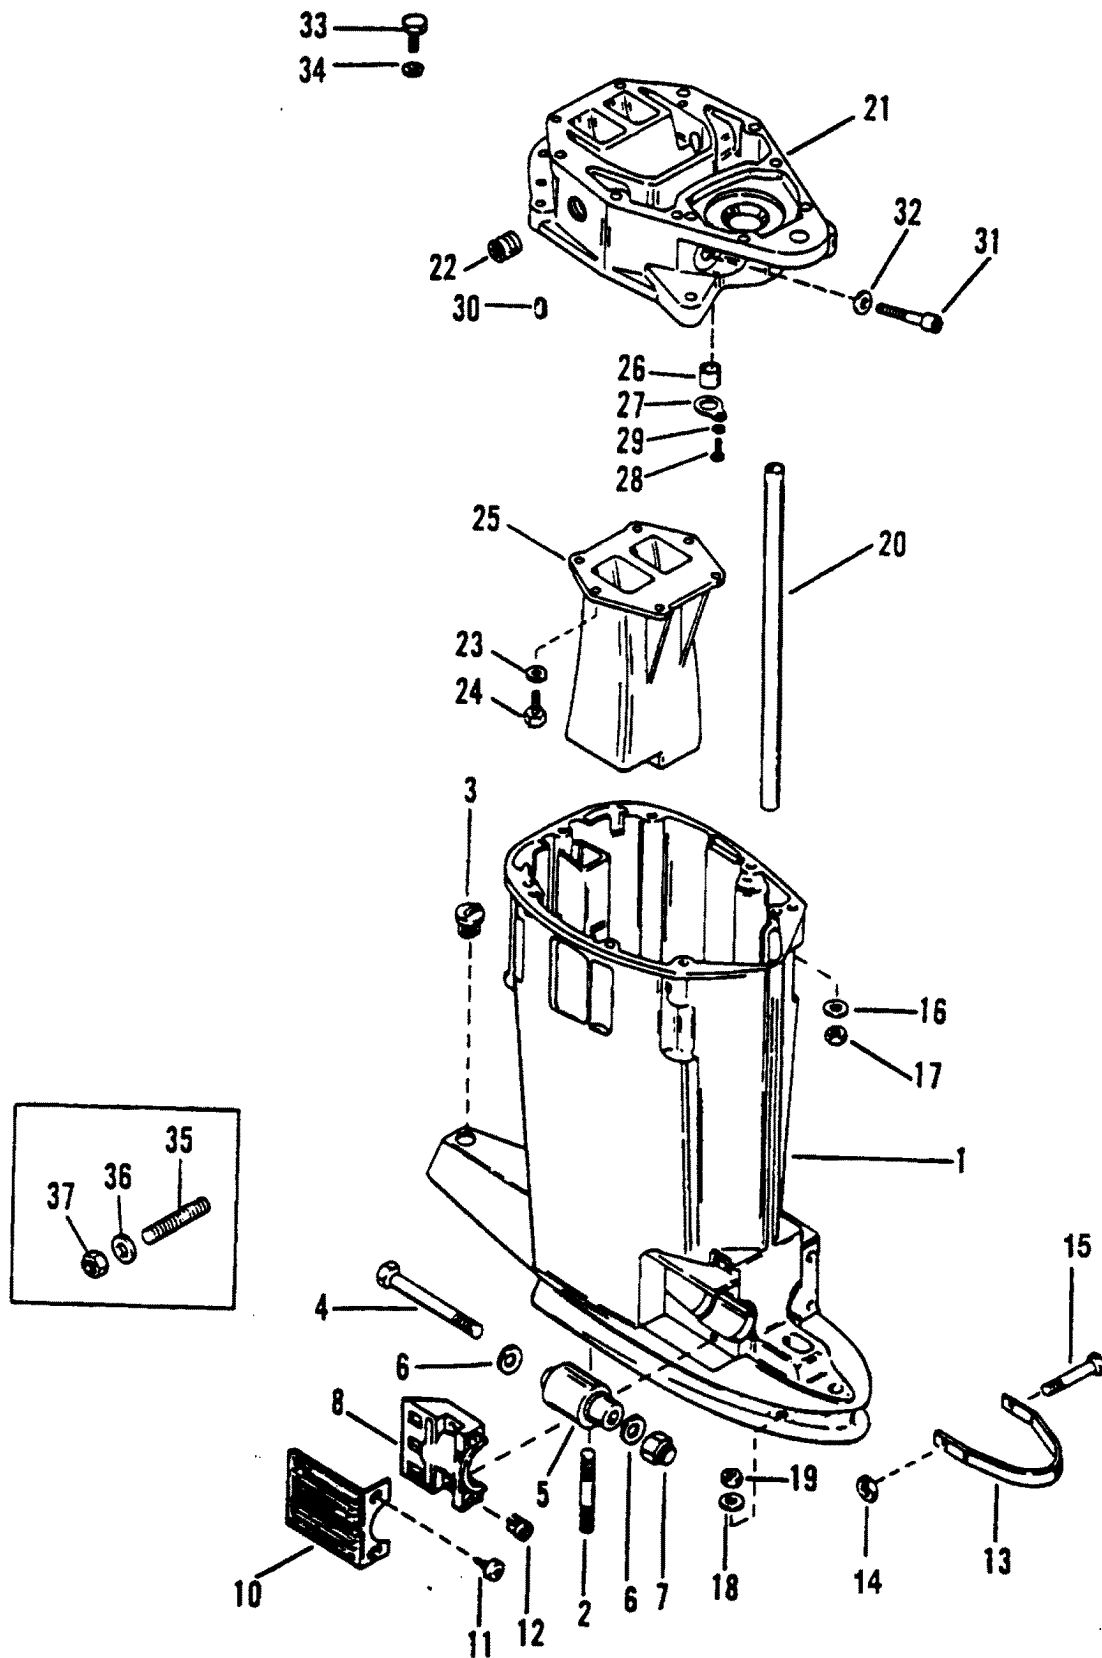

DRIVESHAFT HOUSING (LONG)

DRIVESHAFT HOUSING (LONG)

REF. NO.	PART NO.	SYM.	QTY.	DESCRIPTION
33	10-848081		2	SCREW (1/2")
34	12-822836		5	WASHER
35	16-69058		4	STUD
36	12-22753		4	WASHER
37	11-35814		4	NUT