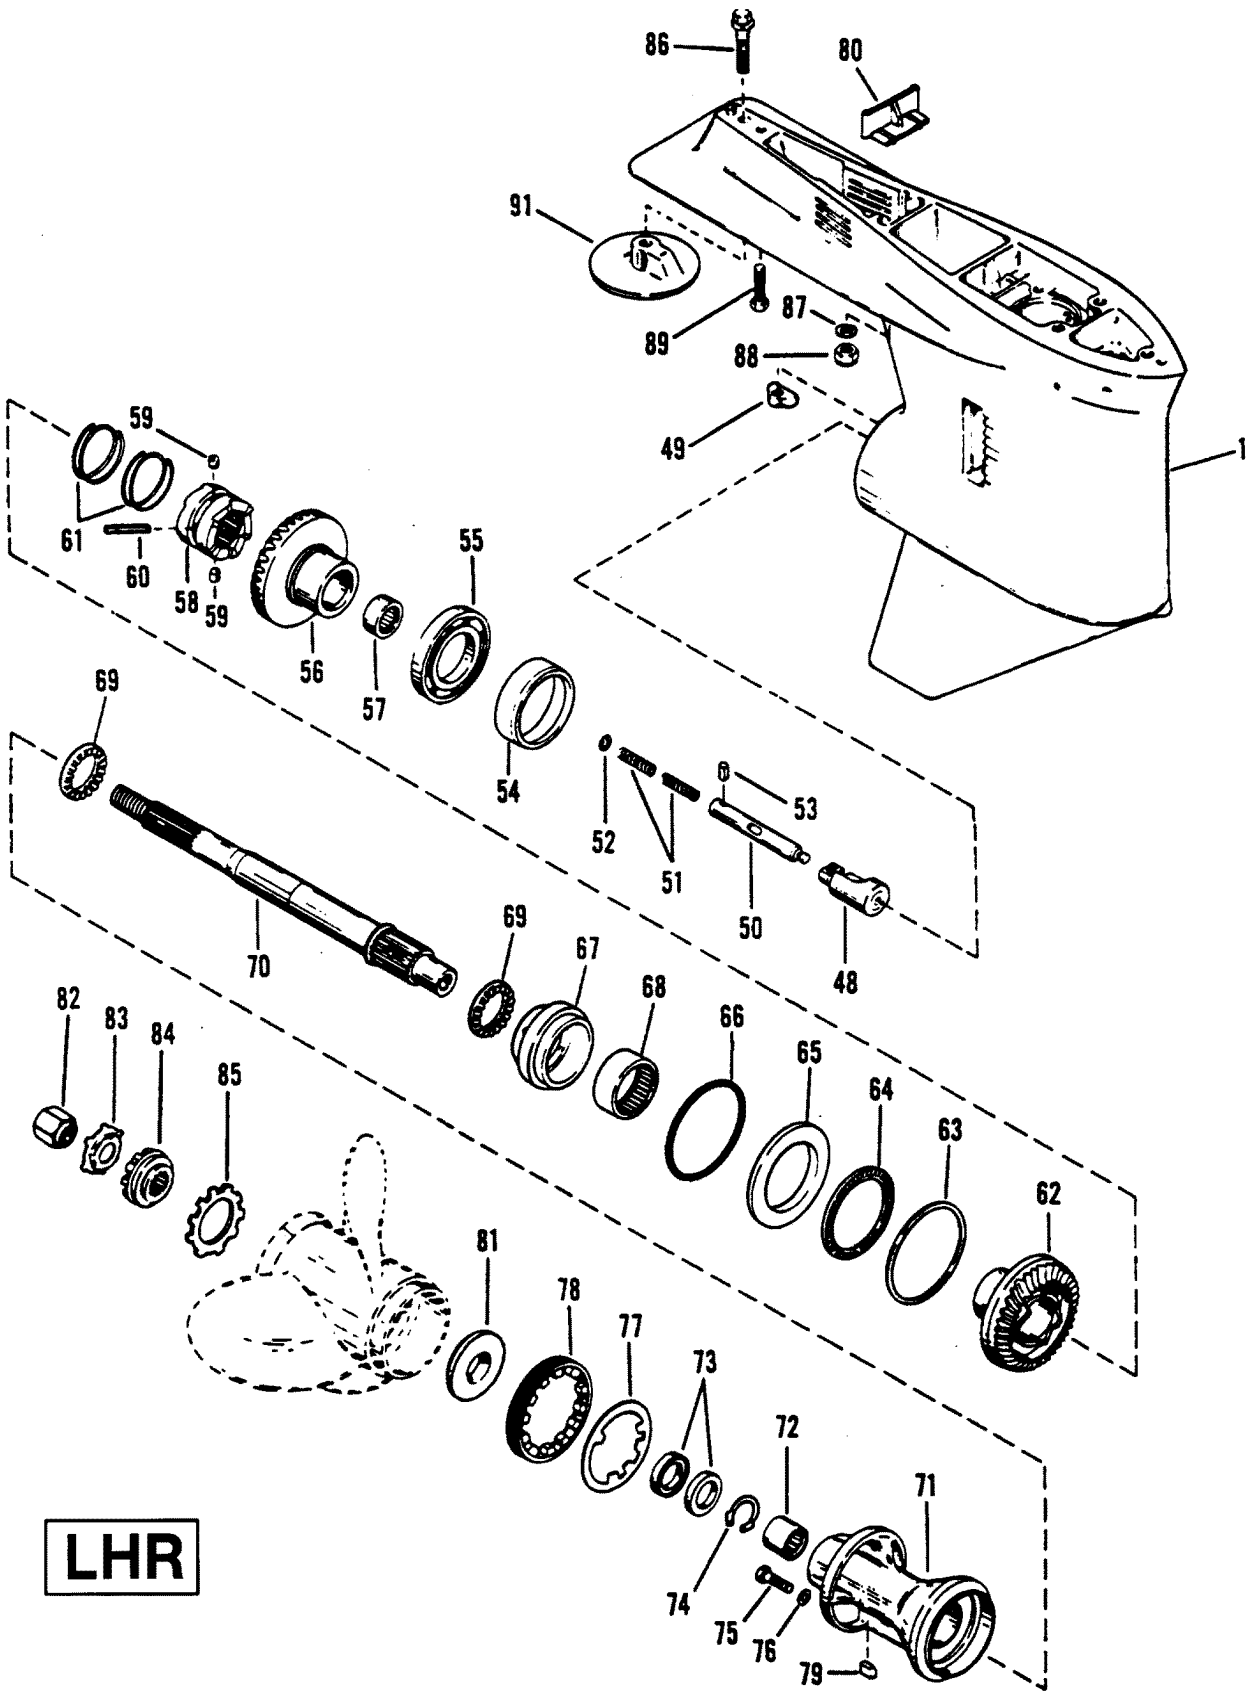

GEAR HOUSING (DRIVESHAFT)(LHR)

REF. NO.	PART NO.	SYM.	QTY.	DESCRIPTION
28	26-88397		1	SEAL
29	23-847685		1	SLEEVE
30	28-56654		1	KEY
31	10-96411		1	SCREW (2-1/4")
32	12-29245		2	WASHER
33	11-13438		2	NUT
34	12-36001		1	WASHER
35	11-13436		1	NUT
37	47-89984--2		1	IMPELLER
38	78902--2		1	SHIFT SHAFT (LOWER)
39	53-29641		1	E-RING (USE WHERE APPLICABLE)
41	25-25439		1	O-RING
42	23-77631A2		1	BUSHING ASSEMBLY
43	26-816464--1		1	OIL SEAL
44	12-77674		1	RUBBER WASHER
45	10-79953		1	SCREW
46	22-67892		1	DRAIN SCREW (MAGNETIC)
47	12-19183		2	SEALING WASHER

GEAR HOUSING (PROPELLER SHAFT)(LHR)

LHR